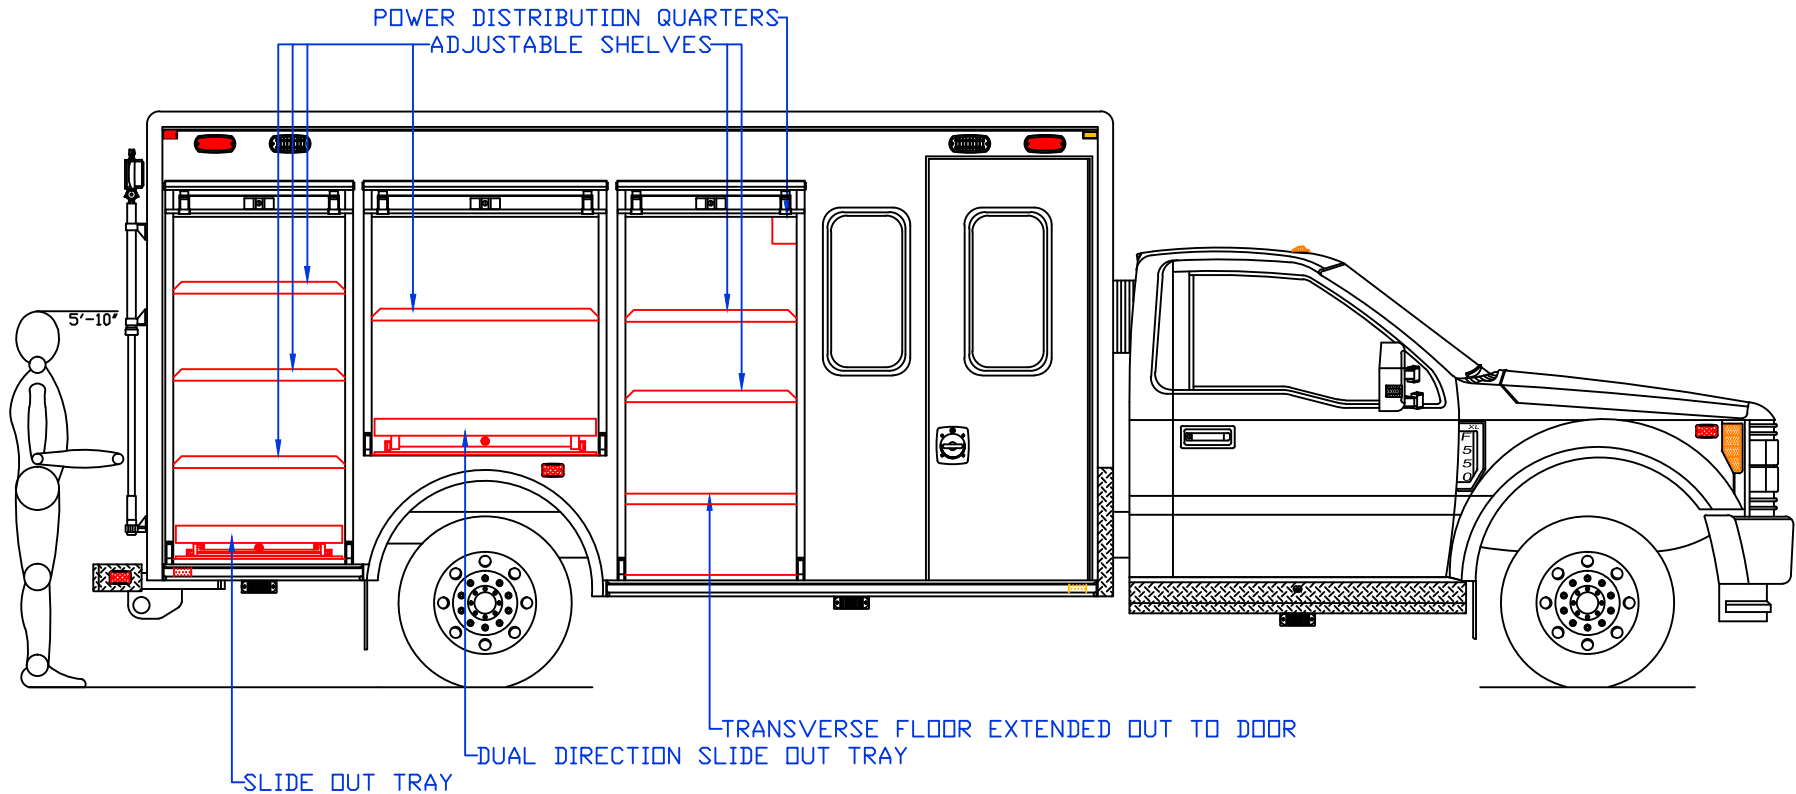

Maintainer *Custom Bodies, Inc.*
909 South East Street
Rock Rapids, IA 51246

mcbfire.com

(800) 843-4288 Toll Free
(712) 472-4725

CUSTOMER APPROVED BY:

PAINT CODE:

VEHICLE TYPE: RESCUE
VIEW: CURBSIDE COMPARTMENT LAYOUT
SCALE: NTS
DRAWN BY: NRW
DATE: 5/8/2019
DWG NO.: 197347CREWFORWARDRESCUE

CHASSIS: FORD F-550 REGULAR CAB 4X4
BODY MAT'L: ALUMINUM
BODY LENGTH: 180"
APPROVED BY:
BODY STYLE:
REVISION:

197347 CREW FORWARD RESCUE

NOTE: ALL DIMENSIONS ARE APPROXIMATE