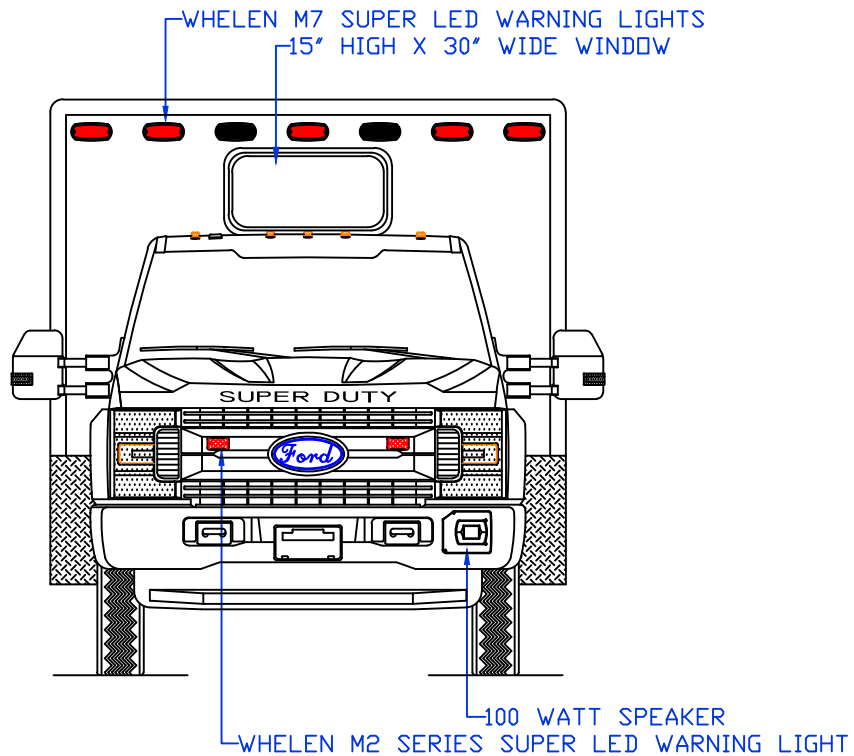

Maintainer *Custom Bodies, Inc.*
909 South East Street
Rock Rapids, IA 51246
(800) 843-4288 Toll Free
(712) 472-4725

mcbfire.com

CUSTOMER APPROVED BY:

PAINT CODE:

VEHICLE TYPE: RESCUE

CHASSIS: FORD F-550 REGULAR CAB 4X4

VIEW: FRONT

BODY MAT'L: ALUMINUM

SCALE: NTS

BODY LENGTH: 180"

DRAWN BY: NRW

APPROVED BY:

DATE: 5/8/2019

BODY STYLE:

DWG NO.: 197347CREWFORWARDRESCUE

REVISION:

197347 CREW FORWARD RESCUE

NOTE: ALL DIMENSIONS ARE APPROXIMATE