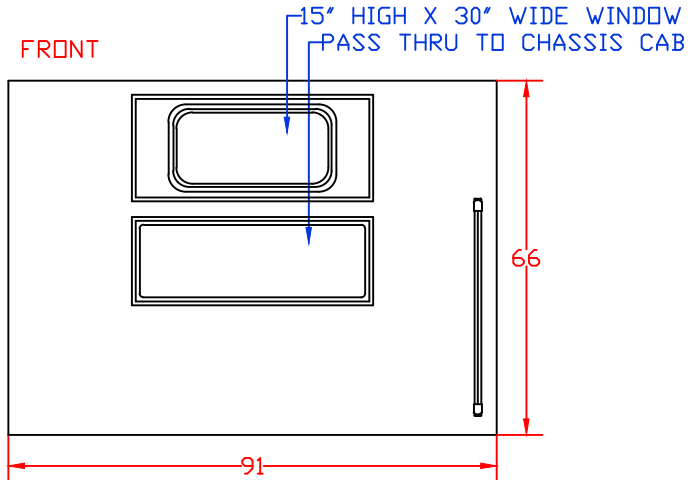

BODY STYLE:

DWG NO.: 197347CREWFORWARDRESCUE

REVISION:

197347 CREW FORWARD RESCUE

NOTE: ALL DIMENSIONS ARE APPROXIMATE

FRONT

CURBSIDE

BACK