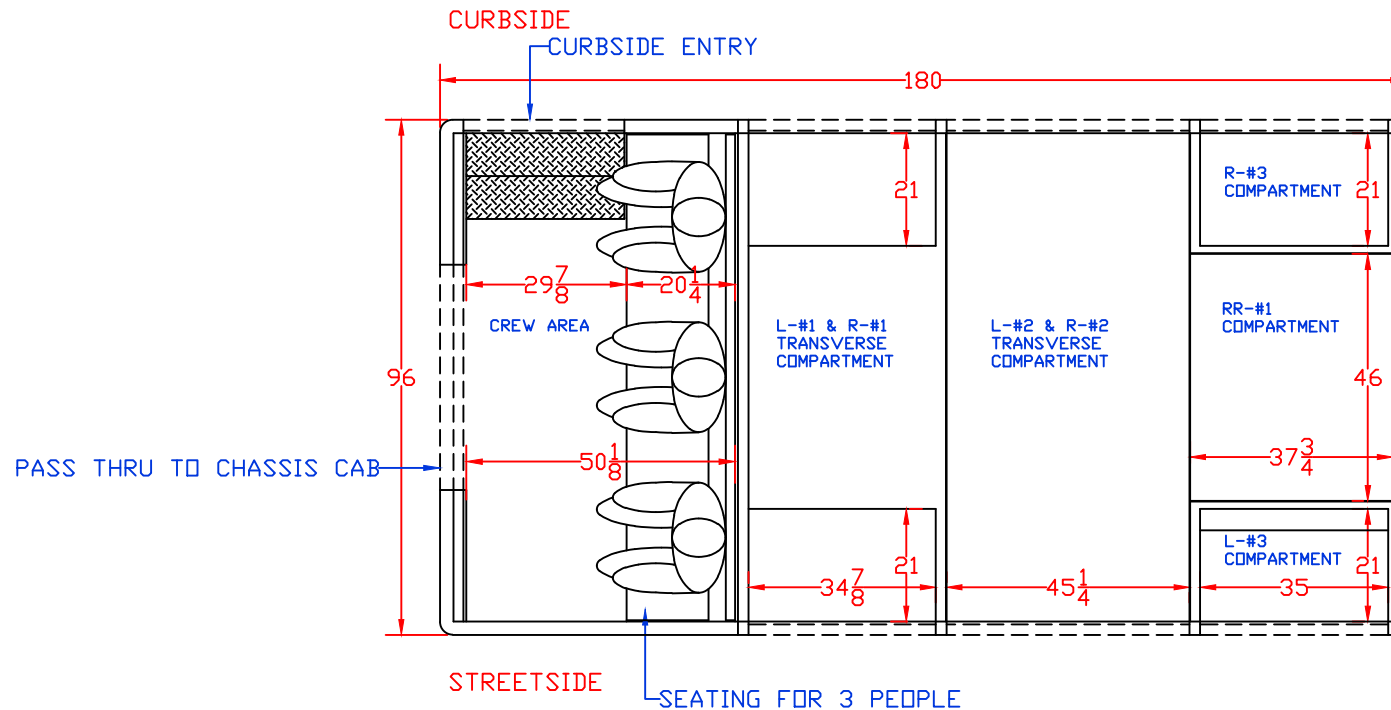

Maintainer mcbfire.com
Custom Bodies, Inc.
909 South East Street
Rock Rapids, IA 51246
(800) 843-4288 Toll Free
(712) 472-4725

CUSTOMER APPROVED BY:		PAINT CODE:
VEHICLE TYPE: RESCUE	CHASSIS: FORD F-550 REGULAR CAB 4X4	
VIEW: TOP	BODY MAT'L: ALUMINUM	
SCALE: NTS	BODY LENGTH: 180"	
DRAWN BY: NRW	APPROVED BY:	
DATE: 5/8/2019	BODY STYLE:	
DWG NO.: 197347CREWFORWARDRESCUE	REVISION:	

197347 CREW FORWARD RESCUE

NOTE: ALL DIMENSIONS ARE APPROXIMATE