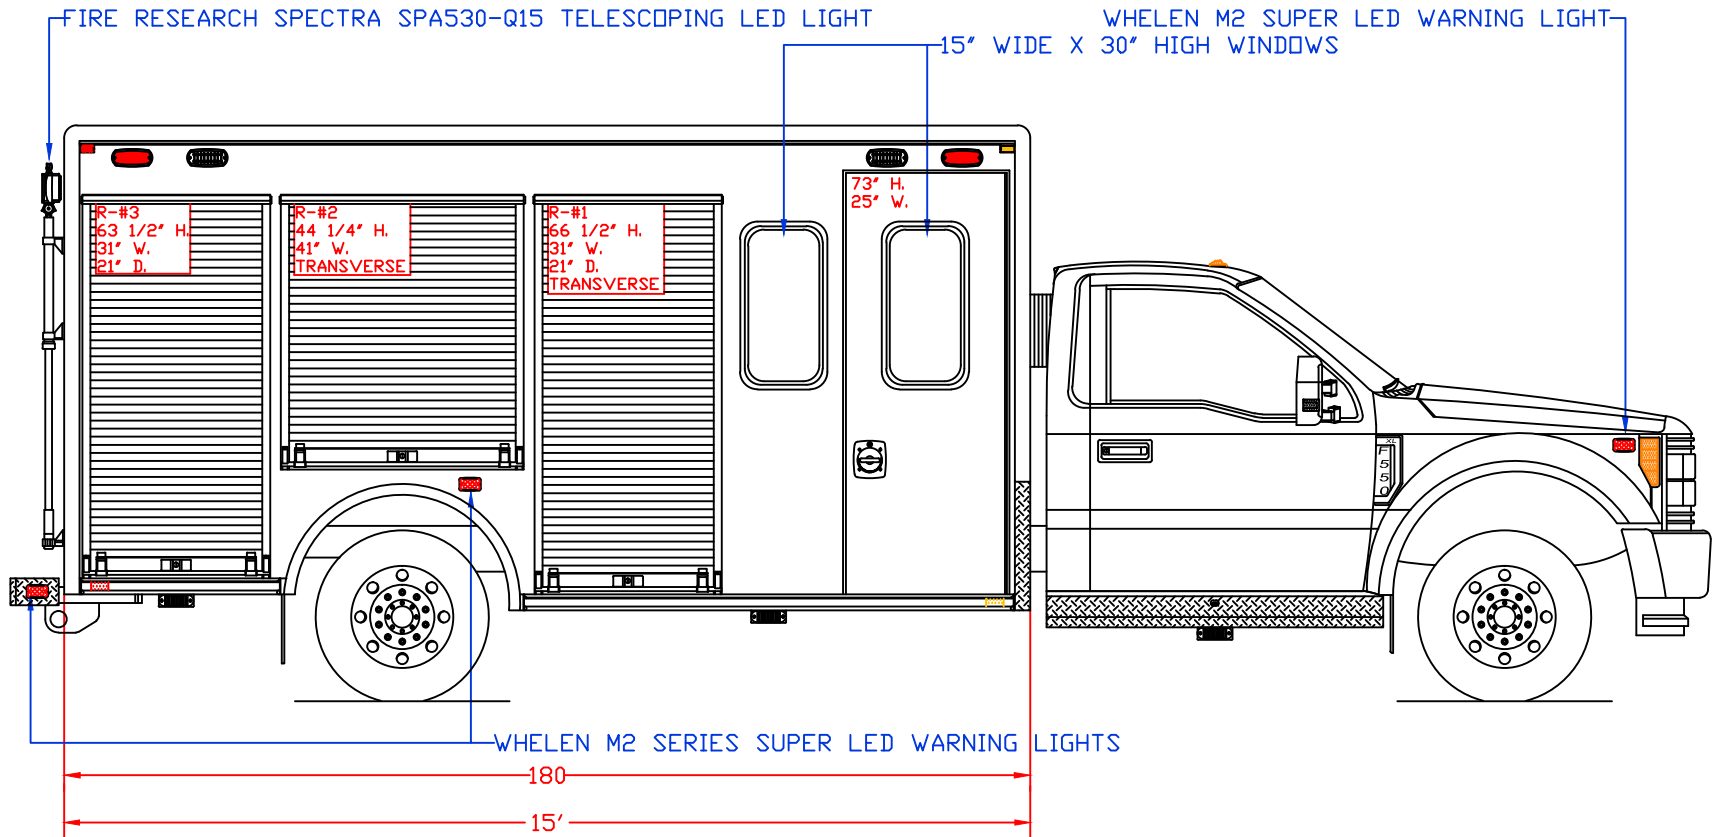

Maintainer Custom Bodies, Inc.
909 South East Street
Rock Rapids, IA 51246
mcbfire.com
(800) 843-4288 Toll Free
(712) 472-4725

CUSTOMER APPROVED BY:		PAINT CODE:
VEHICLE TYPE: RESCUE	CHASSIS: FORD F-550 REGULAR CAB 4X4	BODY MAT'L: ALUMINUM
VIEW: CURBSIDE	BODY LENGTH: 180"	APPROVED BY:
SCALE: NTS	BODY STYLE:	REVISION:
DRAWN BY: NRW	DATE: 5/8/2019	
DWG NO.: 197347CREWFORWARDRESCUE		

197347 CREW FORWARD RESCUE

NOTE: ALL DIMENSIONS ARE APPROXIMATE