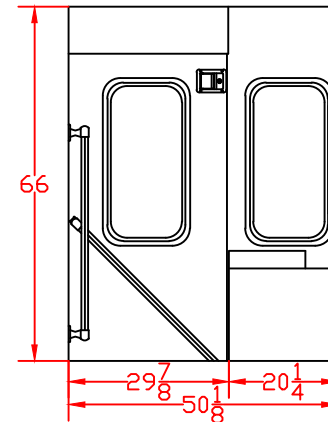

BODY STYLE:

DWG NO.: 197347CREWFORWARDRESCUE

REVISION:

197347 CREW FORWARD RESCUE

NOTE: ALL DIMENSIONS ARE APPROXIMATE

FRONT

CURBSIDE

BACK