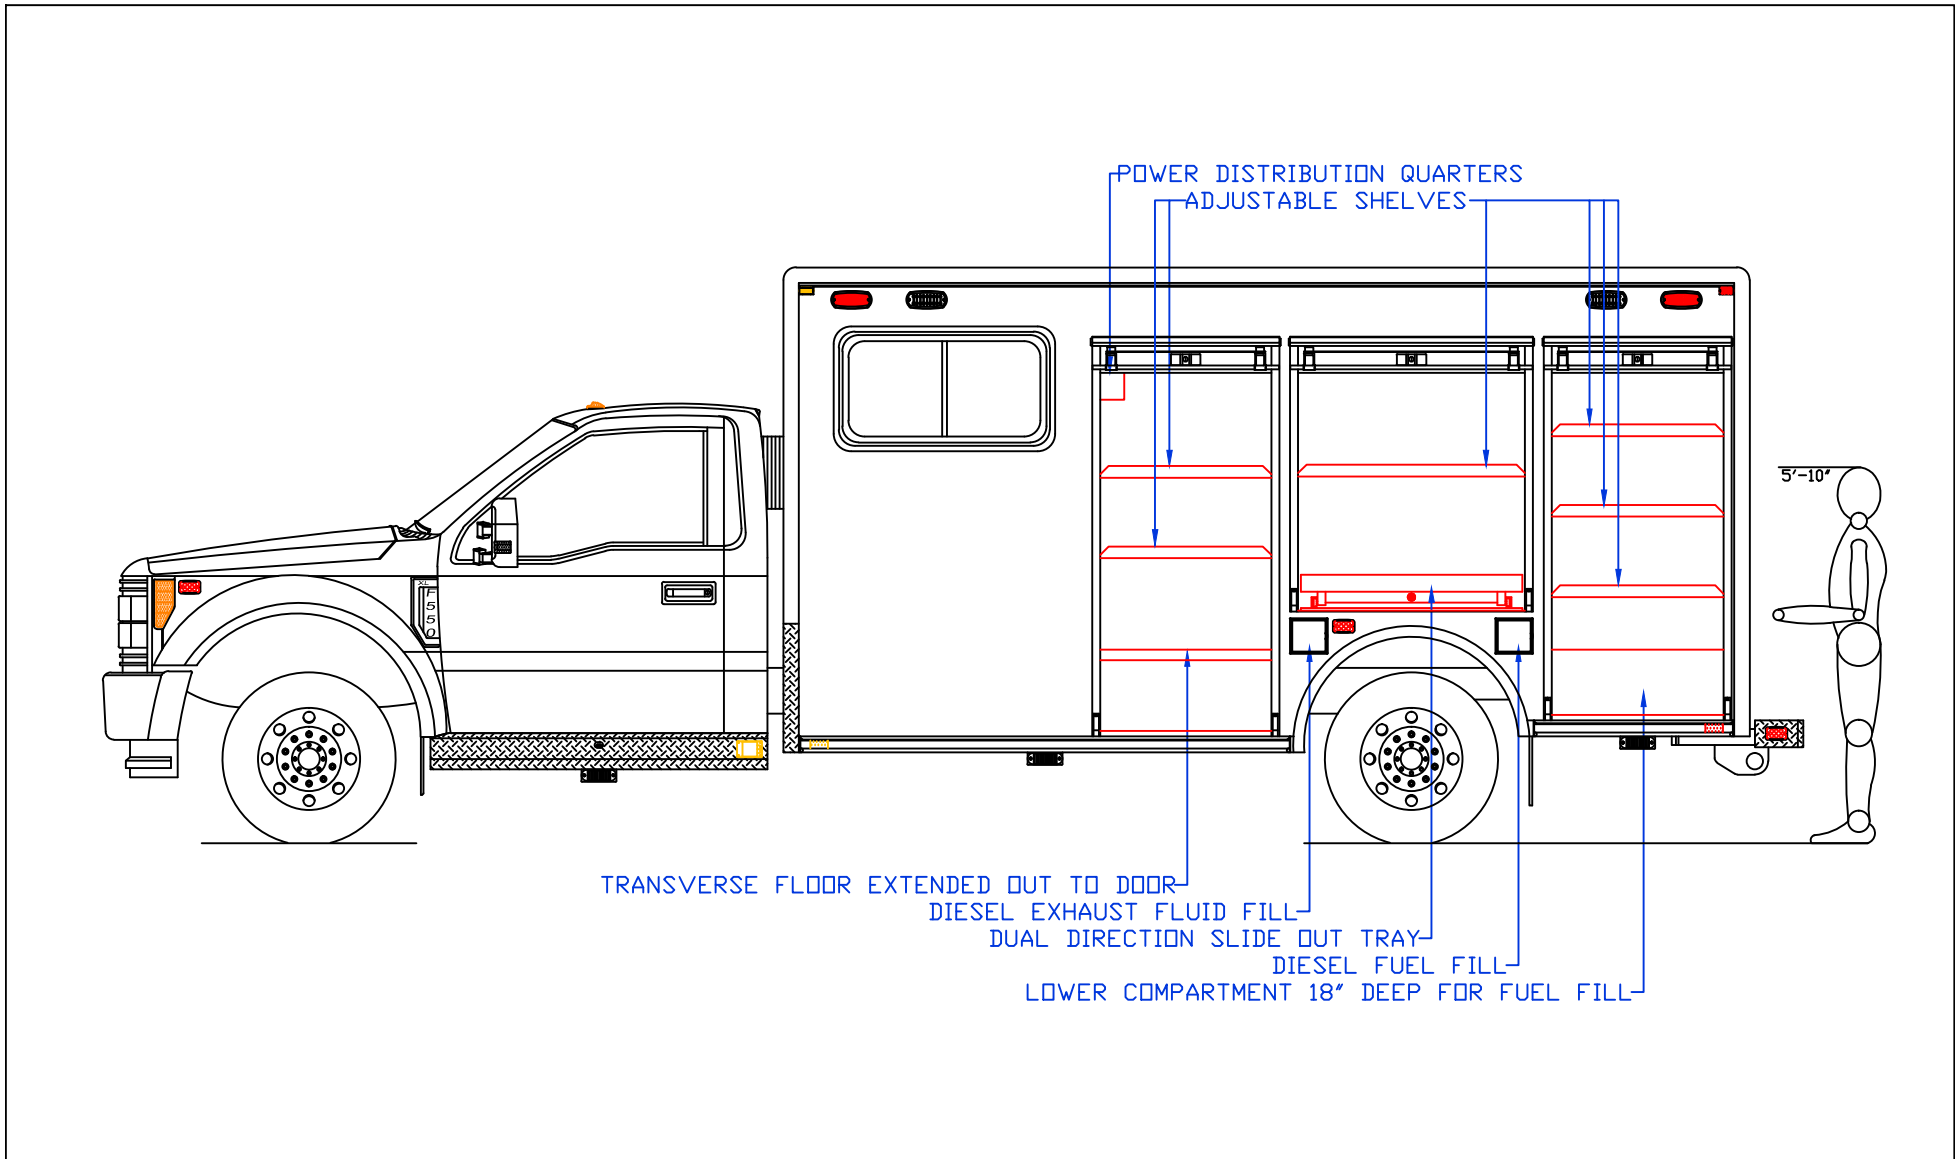

Maintainer *Custom Bodies, Inc.*
909 South East Street
Rock Rapids, IA 51246
mcbfire.com
(800) 843-4288 Toll Free
(712) 472-4725

CUSTOMER APPROVED BY:		PAINT CODE:
VEHICLE TYPE: RESCUE	CHASSIS: FORD F-550 REGULAR CAB 4X4	BODY MAT'L: ALUMINUM
VIEW: STREETSIDE COMPARTMENT LAYOUT	BODY LENGTH: 180"	APPROVED BY:
SCALE: NTS	BODY STYLE:	REVISION:
DRAWN BY: NRW	DATE: 5/8/2019	
DWG NO.: 197347CREWFORWARDRESCUE		

NOTE: ALL DIMENSIONS ARE APPROXIMATE

197347 CREW FORWARD RESCUE