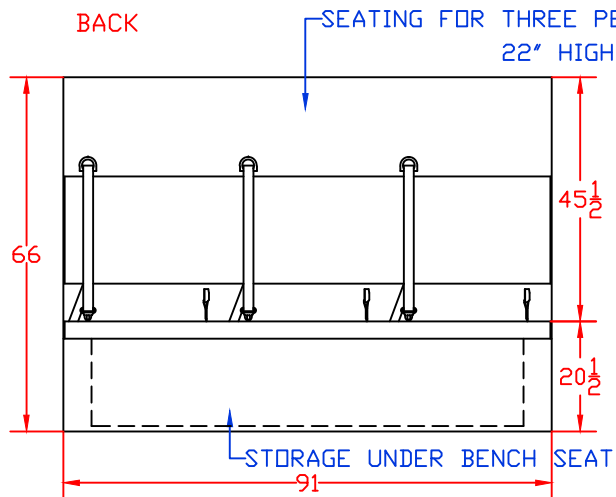

BODY STYLE:

DWG NO.: 197347CREWFORWARDRESCUE

REVISION:

197347 CREW FORWARD RESCUE

NOTE: ALL DIMENSIONS ARE APPROXIMATE

FRONT

CURBSIDE

BACK