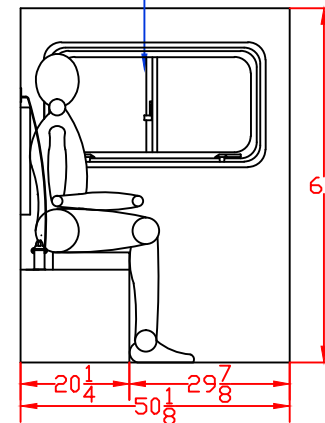

STREETSIDE