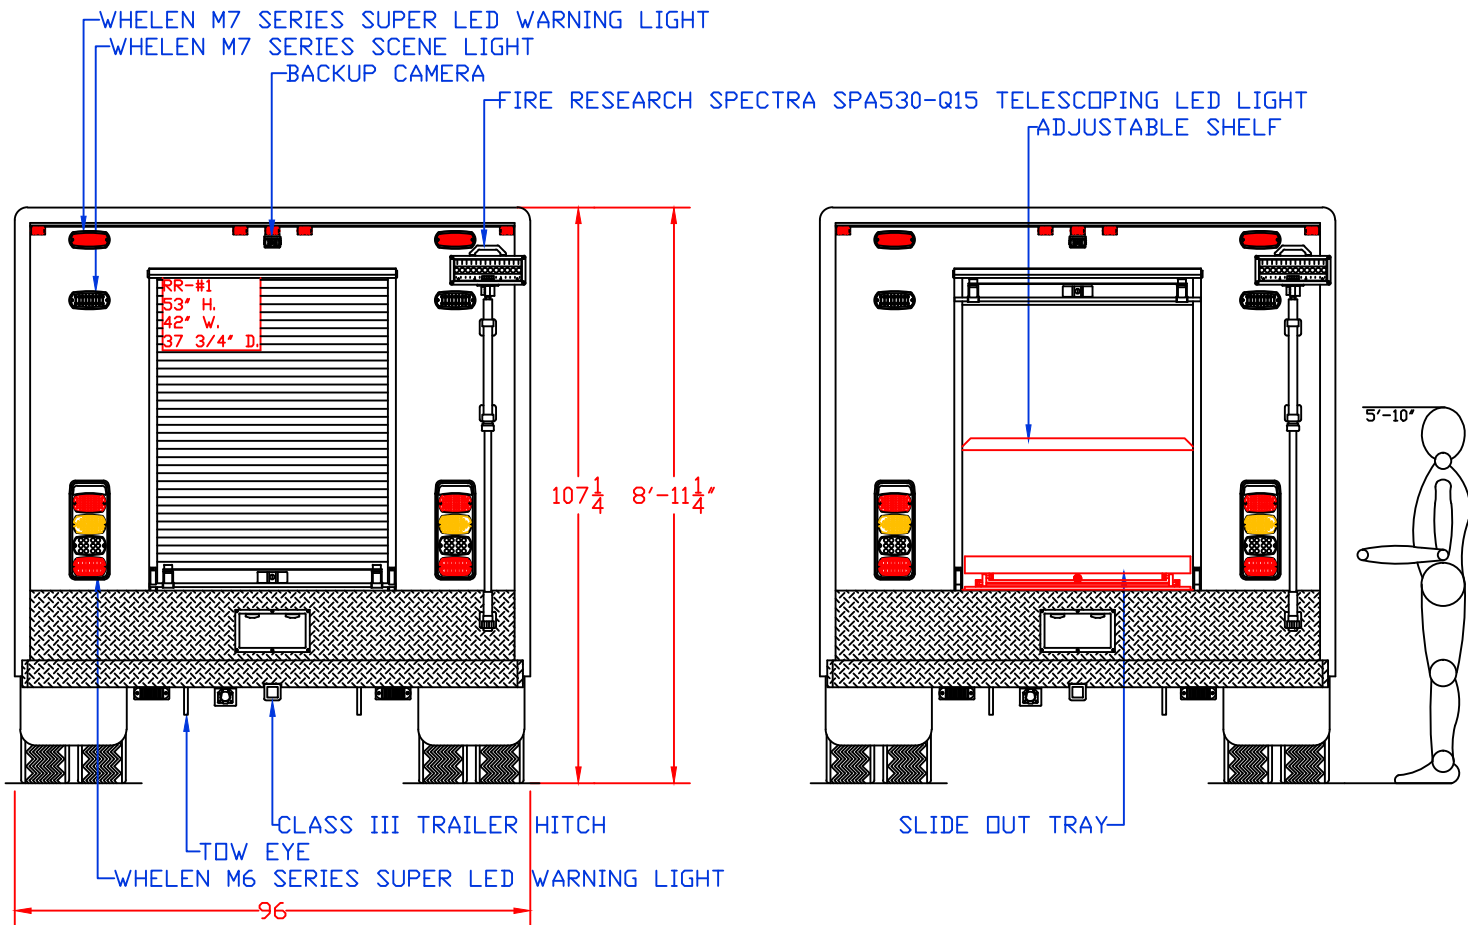

Maintainer Custom Bodies, Inc.
909 South East Street
Rock Rapids, IA 51246
mcbfire.com
(800) 843-4288 Toll Free
(712) 472-4725

CUSTOMER APPROVED BY:		PAIN CODE:
VEHICLE TYPE: RESCUE	CHASSIS: FORD F-550 REGULAR CAB 4X4	
VIEW: REAR & REAR COMPARTMENT LAYOUT	BODY MAT'L: ALUMINUM	
SCALE: NTS	BODY LENGTH: 180"	
DRAWN BY: NRW	APPROVED BY:	
DATE: 5/8/2019	BODY STYLE:	
DWG NO.: 197347CREWFORWARDRESCUE	REVISION:	
NOTE: ALL DIMENSIONS ARE APPROXIMATE		

197347 CREW FORWARD RESCUE