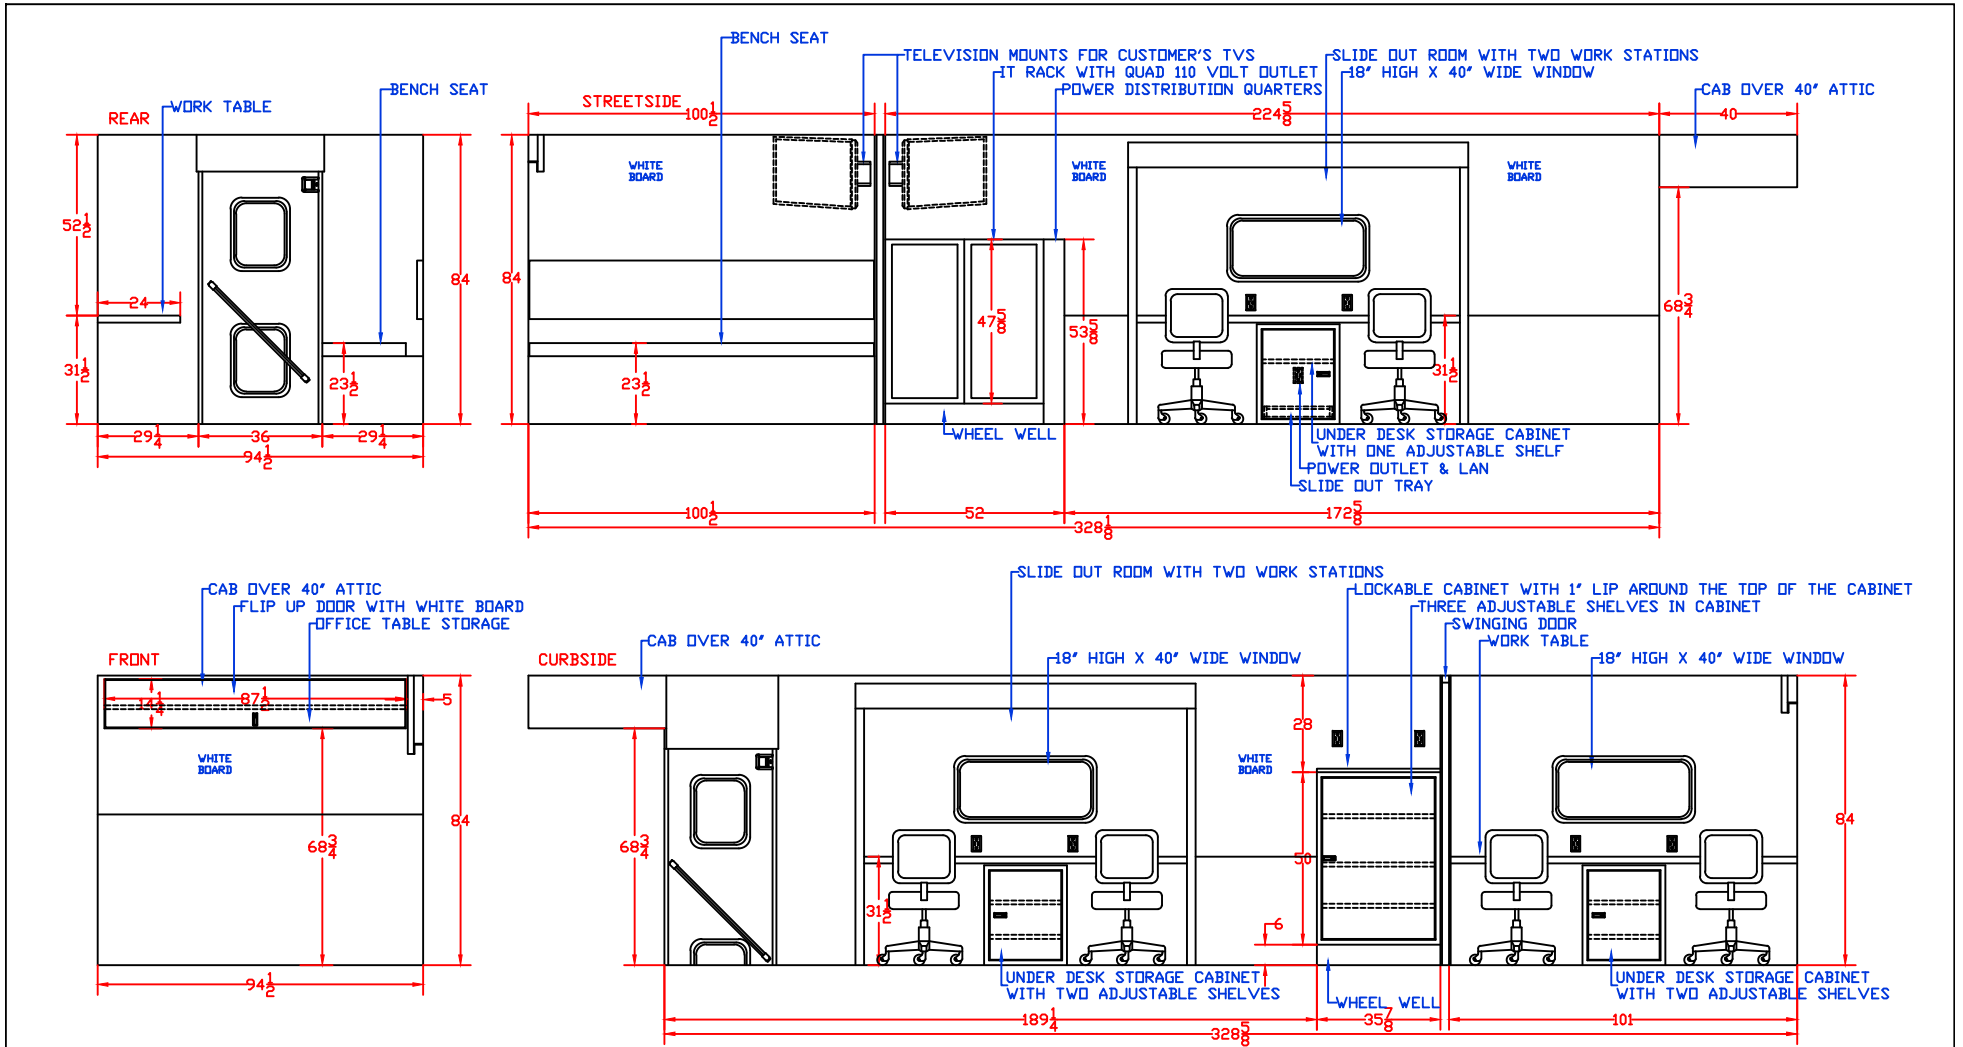

Maintainer Custom Bodies, Inc.
909 South East Street
Rock Rapids, IA 51246
mcbfire.com
(800) 843-4288 Toll Free
(712) 472-4725

CUSTOMER APPROVED BY:		PAINT CODE:
VEHICLE TYPE: COMMAND	CHASSIS: INTERNATIONAL MV607	
VIEW: INTERIOR	BODY MAT'L: ALUMINUM	
SCALE: NTS	BODY LENGTH: 336"/376"	
DRAWN BY: NRW	APPROVED BY:	
DATE: 6/30/2020	BODY STYLE:	
DWG NO.: LANSINGMI	REVISION:	

CITY OF LANSING, MICHIGAN

NOTE: ALL DIMENSIONS ARE APPROXIMATE