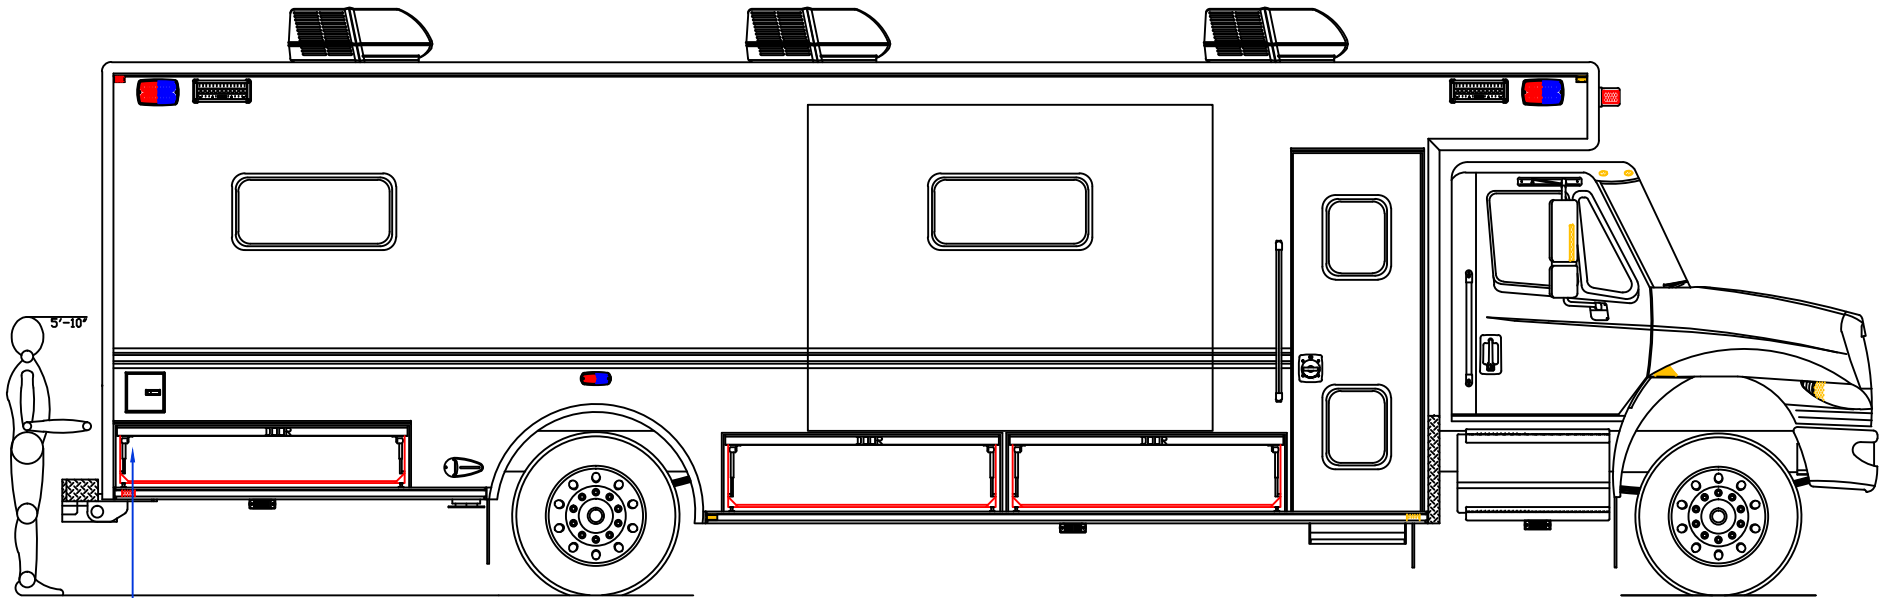

110 VOLT OUTLET IN COMPARTMENT

Maintainer Custom Bodies, Inc.
909 South East Street
Rock Rapids, IA 51246
(800) 843-4288 Toll Free
(712) 472-4725

mcbfire.com

CUSTOMER APPROVED BY:		PAINT CODE:
VEHICLE TYPE: COMMAND	CHASSIS: INTERNATIONAL MV607	
VIEW: CURBSIDE COMPARTMENT LAYOUT	BODY MAT'L: ALUMINUM	
SCALE: NTS	BODY LENGTH: 336" / 376"	
DRAWN BY: NRW	APPROVED BY:	
DATE: 6/30/2020	BODY STYLE:	
DWG NO.: LANSINGMI	REVISION:	

CITY OF LANSING, MICHIGAN

NOTE: ALL DIMENSIONS ARE APPROXIMATE