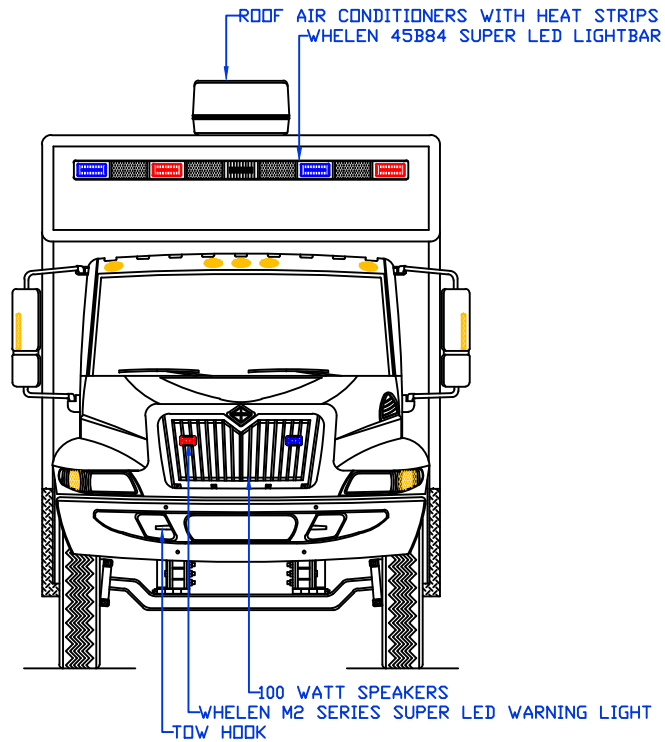

Maintainer *Custom Bodies, Inc.*
909 South East Street
Rock Rapids, IA 51246

mcbfire.com

(800) 843-4288 Toll Free
(712) 472-4725

CUSTOMER APPROVED BY:

PAINT CODE:

VEHICLE TYPE: COMMAND

CHASSIS: INTERNATIONAL MV607

VIEW: FRONT

BODY MAT'L: ALUMINUM

SCALE: NTS

BODY LENGTH: 336"/376"

DRAWN BY: NRW

APPROVED BY:

DATE: 6/30/2020

BODY STYLE:

DWG NO.: LANSINGMI

REVISION:

CITY OF LANSING, MICHIGAN

NOTE: ALL DIMENSIONS ARE APPROXIMATE