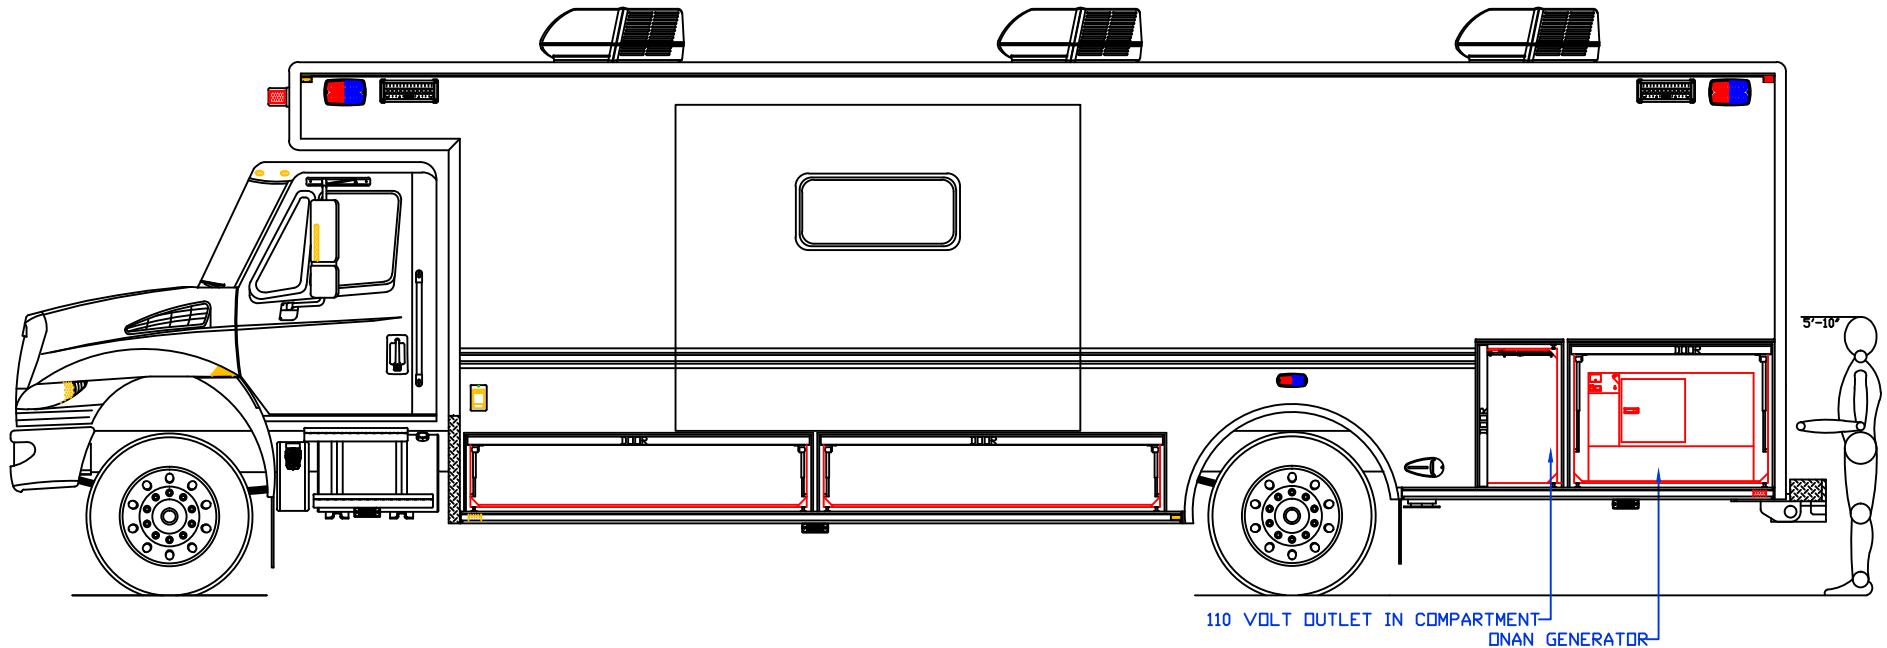

Maintainer Custom Bodies, Inc.
909 South East Street
Rock Rapids, IA 51246
(800) 843-4288 Toll Free
(712) 472-4725
mcbfire.com

CITY OF LANSING, MICHIGAN

CUSTOMER APPROVED BY:		PAINT CODE:
VEHICLE TYPE: COMMAND	CHASSIS: INTERNATIONAL MV607	
VIEW: STREETSIDE COMPARTMENT LAYOUT	BODY MAT'L: ALUMINUM	
SCALE: NTS	BODY LENGTH: 336" / 376"	
DRAWN BY: NRW	APPROVED BY:	
DATE: 6/30/2020	BODY STYLE:	
DWG NO.: LANSINGMI	REVISION:	

NOTE: ALL DIMENSIONS ARE APPROXIMATE