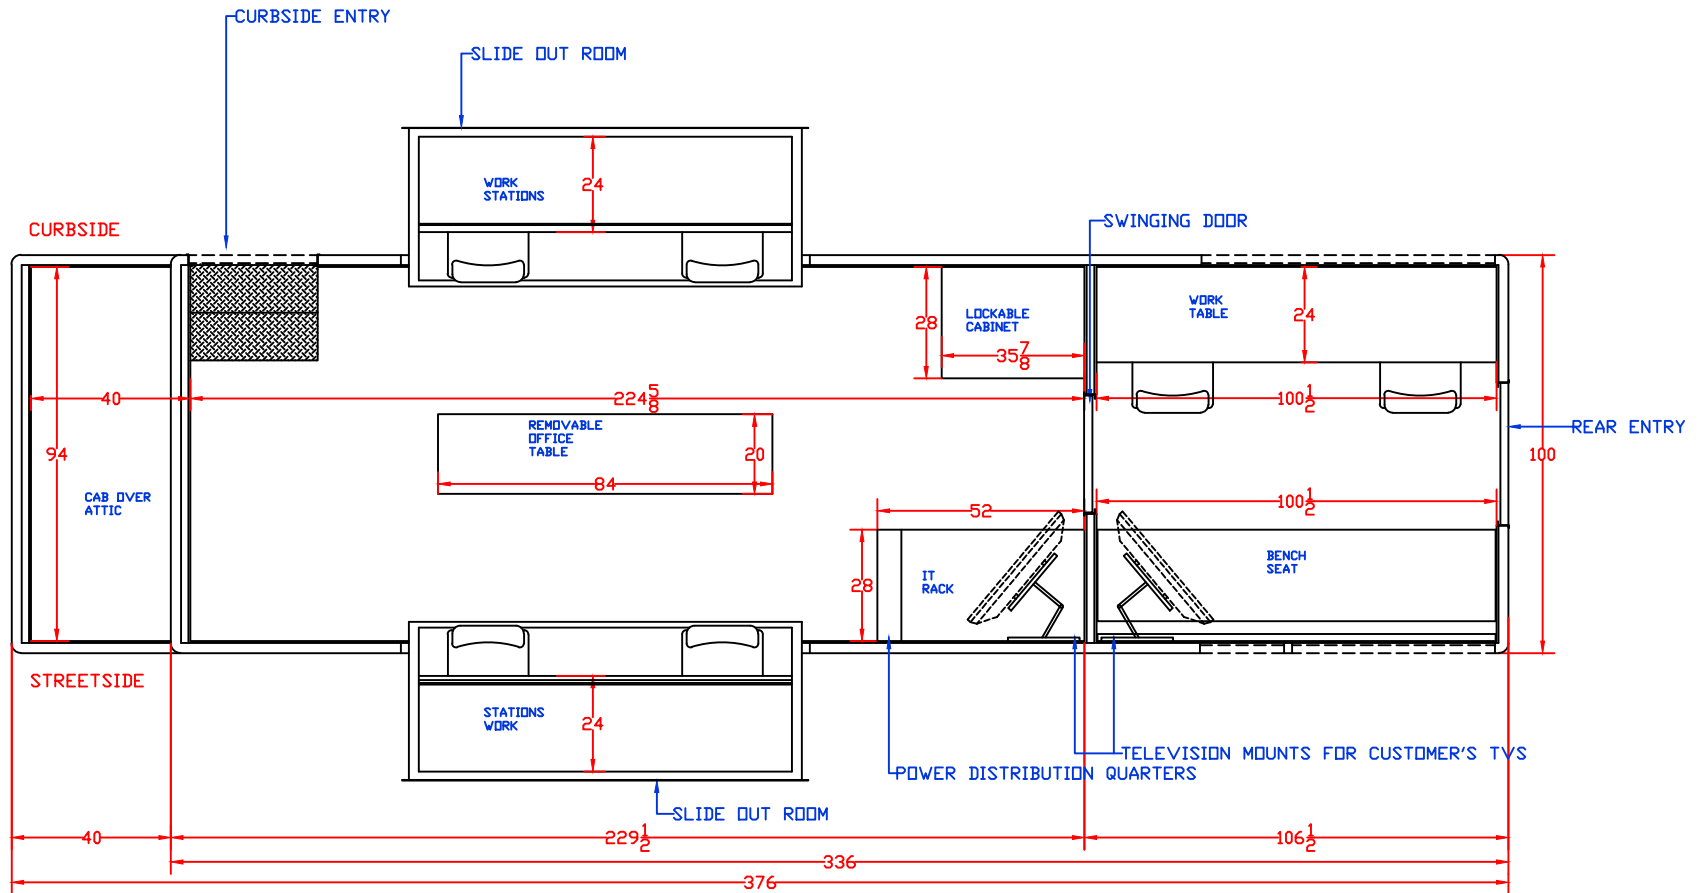

Maintainer *mcbfire.com*
Custom Bodies, Inc.
909 South East Street
Rock Rapids, IA 51246
(800) 843-4288 Toll Free
(712) 472-4725

CUSTOMER APPROVED BY:		PAINT CODE:
VEHICLE TYPE: COMMAND		CHASSIS: INTERNATIONAL MV607
VIEW: TOP		BODY MAT'L: ALUMINUM
SCALE: NTS		BODY LENGTH: 336" / 376"
DRAWN BY: NRW		APPROVED BY:
DATE: 6/30/2020		BODY STYLE:
DWG NO.: LANSINGMI		REVISION:

CITY OF LANSING, MICHIGAN

NOTE: ALL DIMENSIONS ARE APPROXIMATE