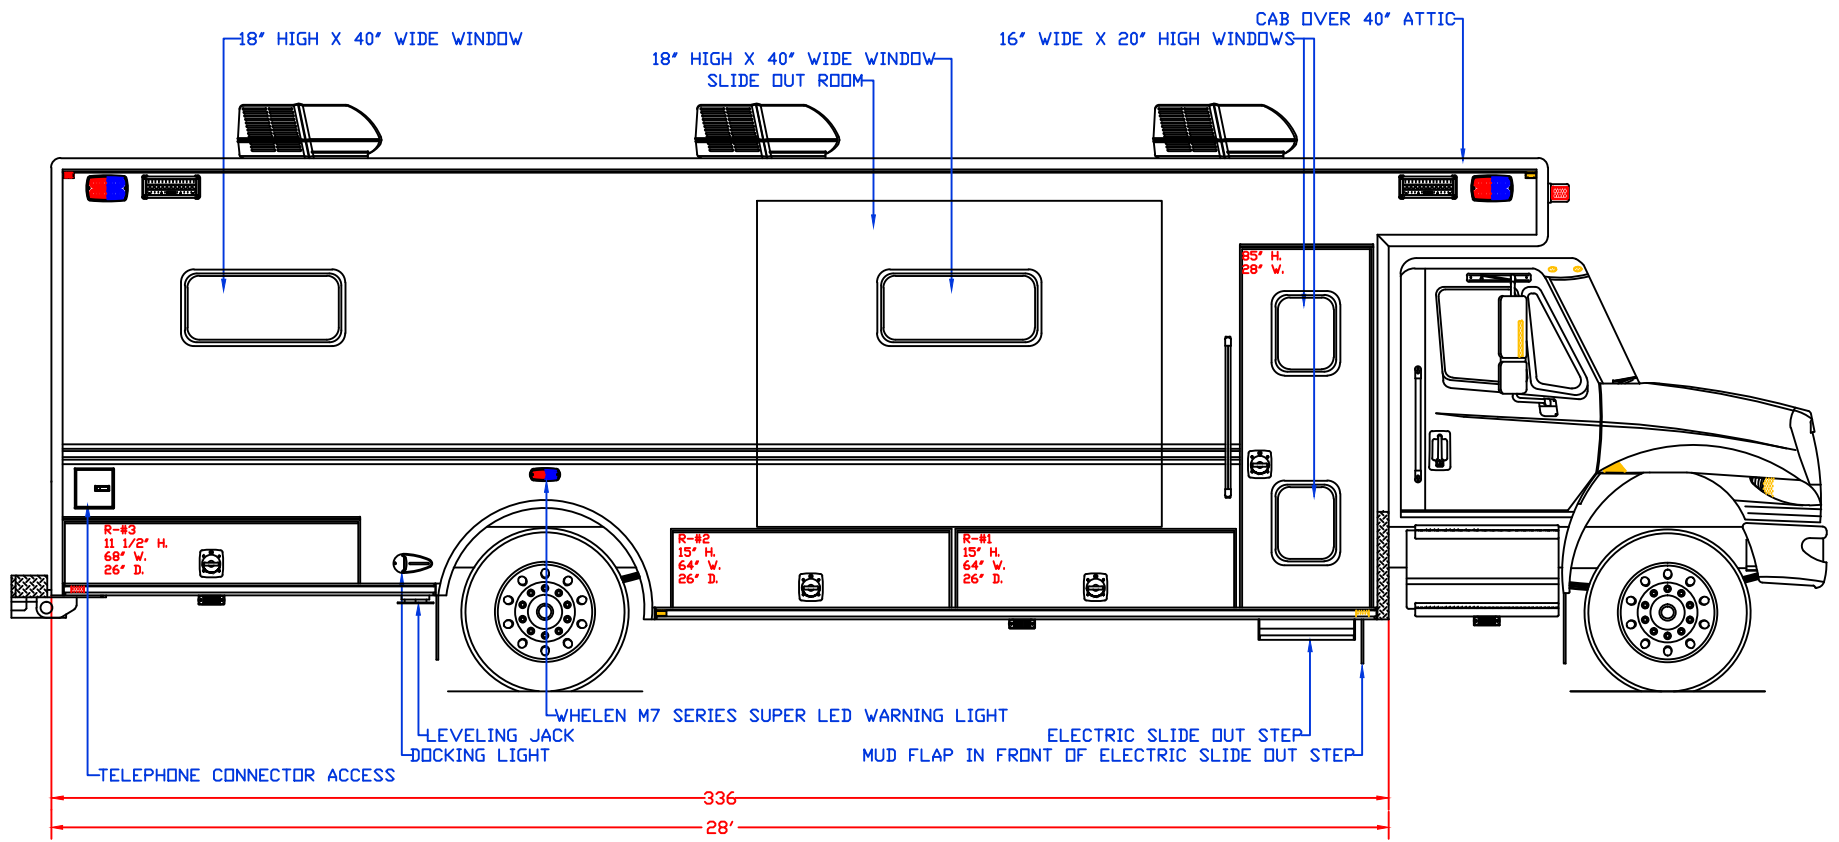

Maintainer *mcbfire.com*
Custom Bodies, Inc.
 909 South East Street
 Rock Rapids, IA 51246
 (800) 843-4288 Toll Free
 (712) 472-4725

CUSTOMER APPROVED BY:		PAINT CODE:
VEHICLE TYPE: COMMAND	CHASSIS: INTERNATIONAL MV607	
VIEW: STREETSIDE	BODY MAT'L: ALUMINUM	
SCALE: NTS	BODY LENGTH: 336" / 376"	
DRAWN BY: NRW	APPROVED BY:	
DATE: 6/30/2020	BODY STYLE:	
DWG NO.: LANSINGMI	REVISION:	

CITY OF LANSING, MICHIGAN

NOTE: ALL DIMENSIONS ARE APPROXIMATE

Maintainer *Custom Bodies, Inc.*
 909 South East Street
 Rock Rapids, IA 51246
 (800) 843-4288 Toll Free
 (712) 472-4725

mcbfire.com

CUSTOMER APPROVED BY:		PAINT CODE:
VEHICLE TYPE: COMMAND	CHASSIS: INTERNATIONAL MV607	
VIEW: CURBSIDE	BODY MAT'L: ALUMINUM	
SCALE: NTS	BODY LENGTH: 336' / 376"	
DRAWN BY: NRW	APPROVED BY:	
DATE: 6/30/2020	BODY STYLE:	
DWG NO.: LANSINGMI	REVISION:	

PAINT CODE:

VEHICLE TYPE: COMMAND

CHASSIS: INTERNATIONAL MV607

VIEW: FRONT

BODY MAT'L: ALUMINUM

SCALE: NTS

BODY LENGTH: 336"/376"

DRAWN BY: NRW

CUSTOMER APPROVED BY:		PAINT CODE:
VEHICLE TYPE: COMMAND	CHASSIS: INTERNATIONAL MV607	
VIEW: INTERIOR	BODY MAT'L: ALUMINUM	
SCALE: NTS	BODY LENGTH: 336"/376"	
DRAWN BY: NRW	APPROVED BY:	
DATE: 6/30/2020	BODY STYLE:	
DWG NO.: LANSINGMI	REVISION:	