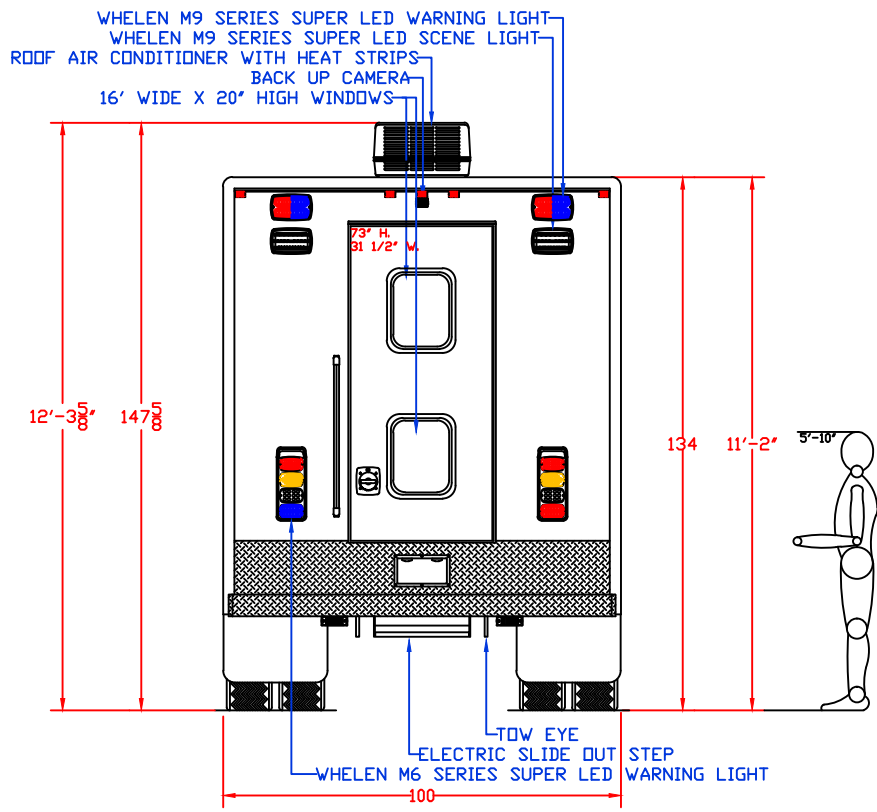

Maintainer Custom Bodies, Inc.
909 South East Street
Rock Rapids, IA 51246
(800) 843-4288 Toll Free
(712) 472-4725
mcbfire.com

CUSTOMER APPROVED BY:		PAINT CODE:
VEHICLE TYPE: COMMAND	CHASSIS: INTERNATIONAL MV607	
VIEW: REAR	BODY MAT'L: ALUMINUM	
SCALE: NTS	BODY LENGTH: 336"/376"	
DRAWN BY: NRW	APPROVED BY:	
DATE: 6/30/2020	BODY STYLE:	
DWG NO.: LANSINGMI	REVISION:	

CITY OF LANSING, MICHIGAN

NOTE: ALL DIMENSIONS ARE APPROXIMATE