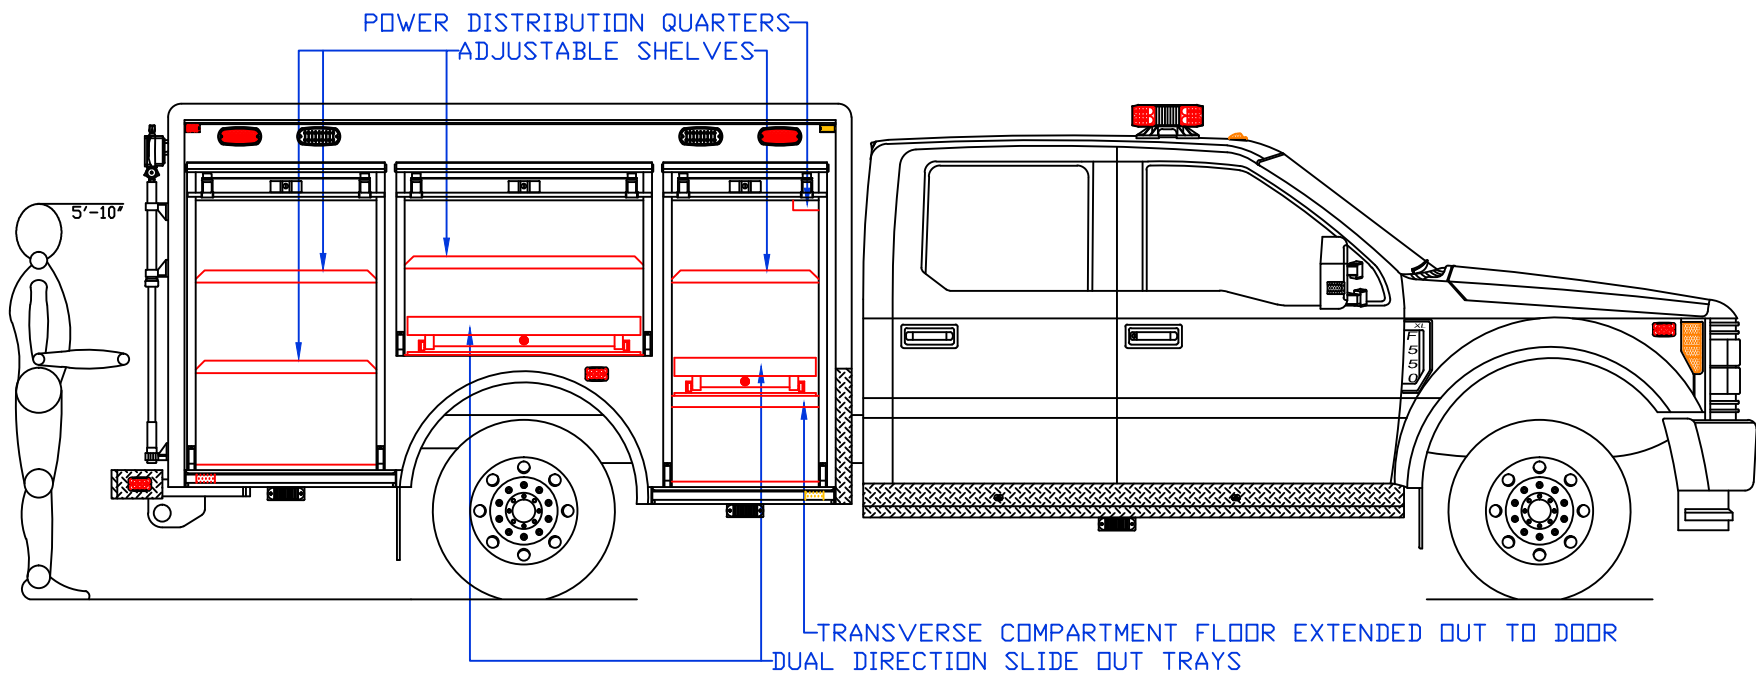

Maintainer *Custom Bodies, Inc.*
909 South East Street
Rock Rapids, IA 51246
(800) 843-4288 Toll Free
(712) 472-4725

mcbfire.com

CUSTOMER APPROVED BY:

PAINT CODE:

VEHICLE TYPE: RESCUE
VIEW: CURBSIDE COMPARTMENT LAYOUT
SCALE: NTS
DRAWN BY: NRW
DATE: 1/30/2019
DWG NO.: SPRINGFIELDFD

CHASSIS: FORD F-550 CREW CAB 4X4
BODY MAT'L: ALUMINUM
BODY LENGTH: 121"
APPROVED BY:
BODY STYLE:
REVISION:

SPRINGFIELD FIRE DEPARTMENT

NOTE: ALL DIMENSIONS ARE APPROXIMATE