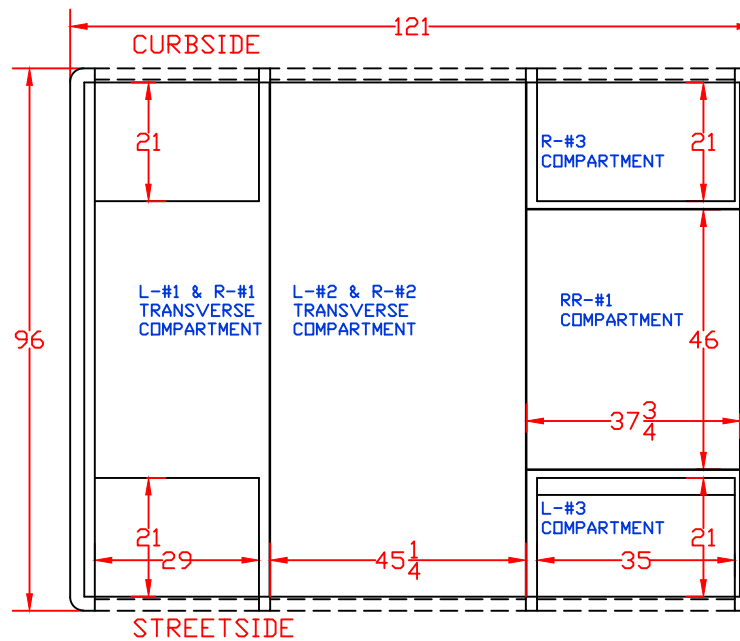

Maintainer mcbfire.com
Custom Bodies, Inc.
909 South East Street (800) 843-4288 Toll Free
Rock Rapids, IA 51246 (712) 472-4725

CUSTOMER APPROVED BY: _____ PAINT CODE: _____

VEHICLE TYPE: RESCUE	CHASSIS: FORD F-550 CREW CAB 4X4
VIEW: TOP	BODY MAT'L: ALUMINUM
SCALE: NTS	BODY LENGTH: 121"
DRAWN BY: NRW	APPROVED BY:
DATE: 1/30/2019	BODY STYLE:
DWG NO.: SPRINGFIELDFD	REVISION:

SPRINGFIELD FIRE DEPARTMENT

NOTE: ALL DIMENSIONS ARE APPROXIMATE