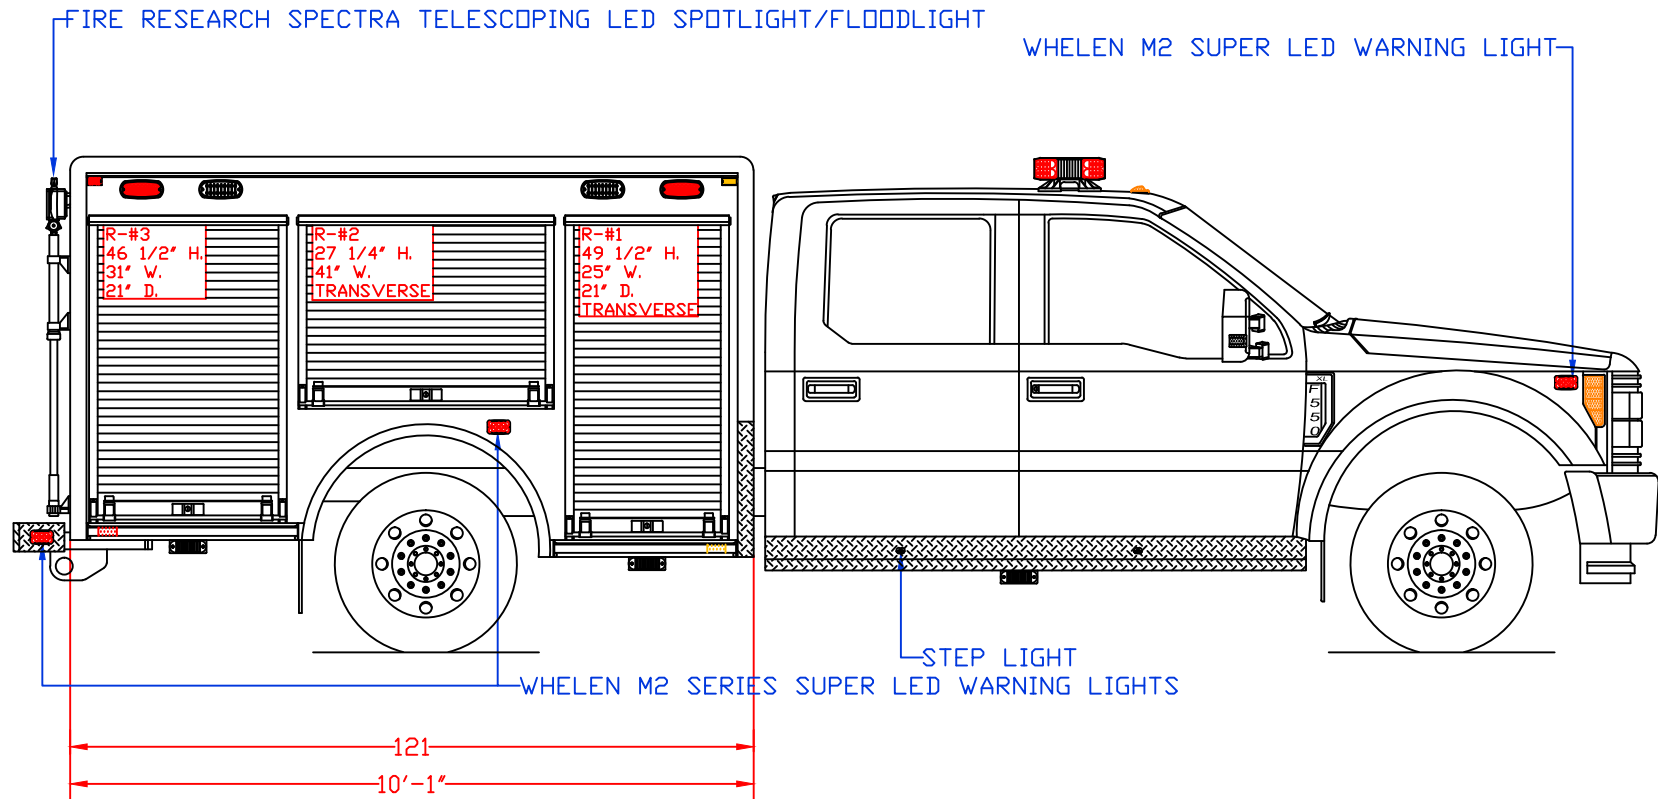

Maintainer Custom Bodies, Inc.
909 South East Street
Rock Rapids, IA 51246
(800) 843-4288 Toll Free
(712) 472-4725

mcbfire.com

CUSTOMER APPROVED BY:

PAINT CODE:

VEHICLE TYPE: RESCUE

CHASSIS: FORD F-550 CREW CAB 4X4

VIEW: CURBSIDE

BODY MAT'L: ALUMINUM

SCALE: NTS

BODY LENGTH: 121"

DRAWN BY: NRW

APPROVED BY:

DATE: 1/30/2019

BODY STYLE:

DWG NO.: SPRINGFIELDFD

REVISION:

SPRINGFIELD FIRE DEPARTMENT

NOTE: ALL DIMENSIONS ARE APPROXIMATE