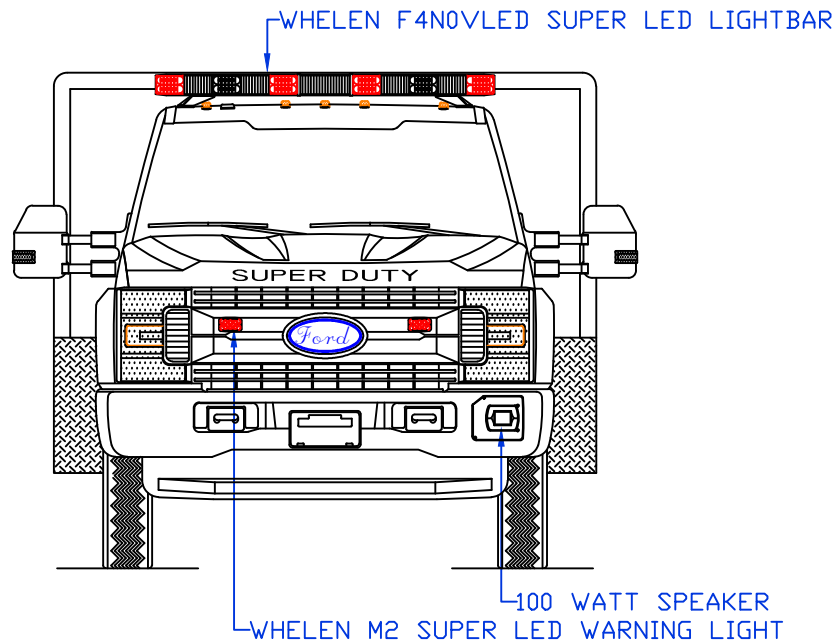

Maintainer *Custom Bodies, Inc.*
909 South East Street
Rock Rapids, IA 51246
mcbfire.com
(800) 843-4288 Toll Free
(712) 472-4725

CUSTOMER APPROVED BY:		PAINT CODE:
VEHICLE TYPE: RESCUE	CHASSIS: FORD F-550 CREW CAB 4X4	BODY MAT'L: ALUMINUM
VIEW: FRONT	SCALE: NTS	BODY LENGTH: 121"
DRAWN BY: NRW	DATE: 1/30/2019	APPROVED BY:
DWG NO.: SPRINGFIELDFD	REVISION:	BODY STYLE:

SPRINGFIELD FIRE DEPARTMENT

NOTE: ALL DIMENSIONS ARE APPROXIMATE