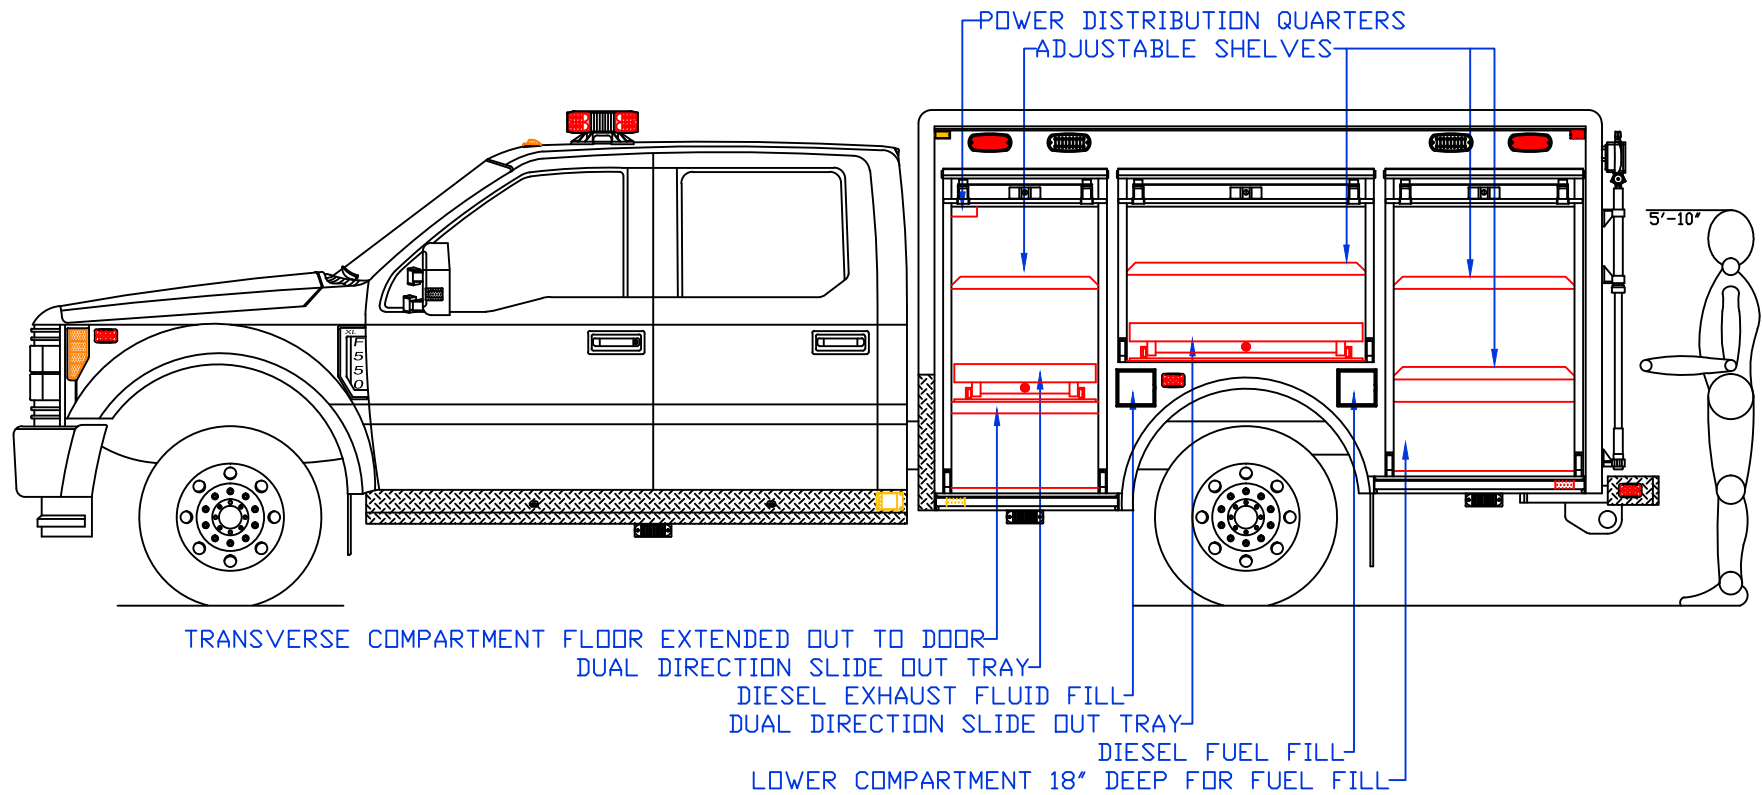

Maintainer Custom Bodies, Inc.
909 South East Street
Rock Rapids, IA 51246
mcbfire.com
(800) 843-4288 Toll Free
(712) 472-4725

CUSTOMER APPROVED BY:		PAIN CODE:
VEHICLE TYPE: RESCUE	CHASSIS: FORD F-550 CREW CAB 4X4	BODY MAT'L: ALUMINUM
VIEW: STREETSIDE COMPARTMENT LAYOUT	BODY LENGTH: 121"	APPROVED BY:
SCALE: NTS	BODY STYLE:	REVISION:
DRAWN BY: NRW	DATE: 1/30/2019	
DWG NO.: SPRINGFIELDFD		

SPRINGFIELD FIRE DEPARTMENT

NOTE: ALL DIMENSIONS ARE APPROXIMATE