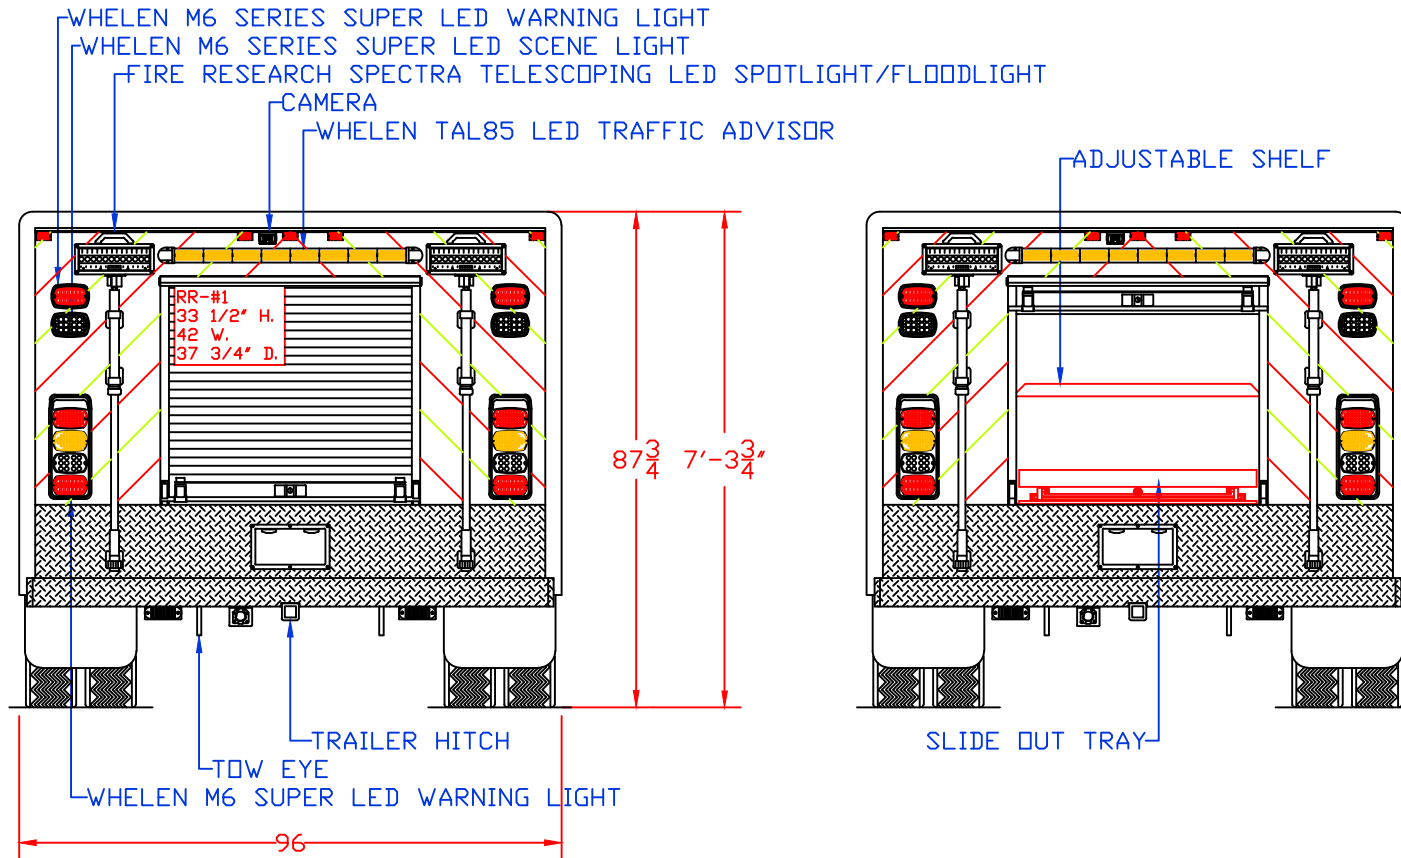

Maintainer Custom Bodies, Inc.
909 South East Street
Rock Rapids, IA 51246
mcbfire.com
(800) 843-4288 Toll Free
(712) 472-4725

CUSTOMER APPROVED BY:		PAINT CODE:
VEHICLE TYPE: RESCUE	CHASSIS: FORD F-550 CREW CAB 4X4	
VIEW: REAR & REAR COMPARTMENT LAYOUT	BODY MAT'L: ALUMINUM	
SCALE: NTS	BODY LENGTH: 121"	
DRAWN BY: NRW	APPROVED BY:	
DATE: 1/30/2019	BODY STYLE:	
DWG NO.: SPRINGFIELDFD	REVISION:	

SPRINGFIELD FIRE DEPARTMENT

NOTE: ALL DIMENSIONS ARE APPROXIMATE