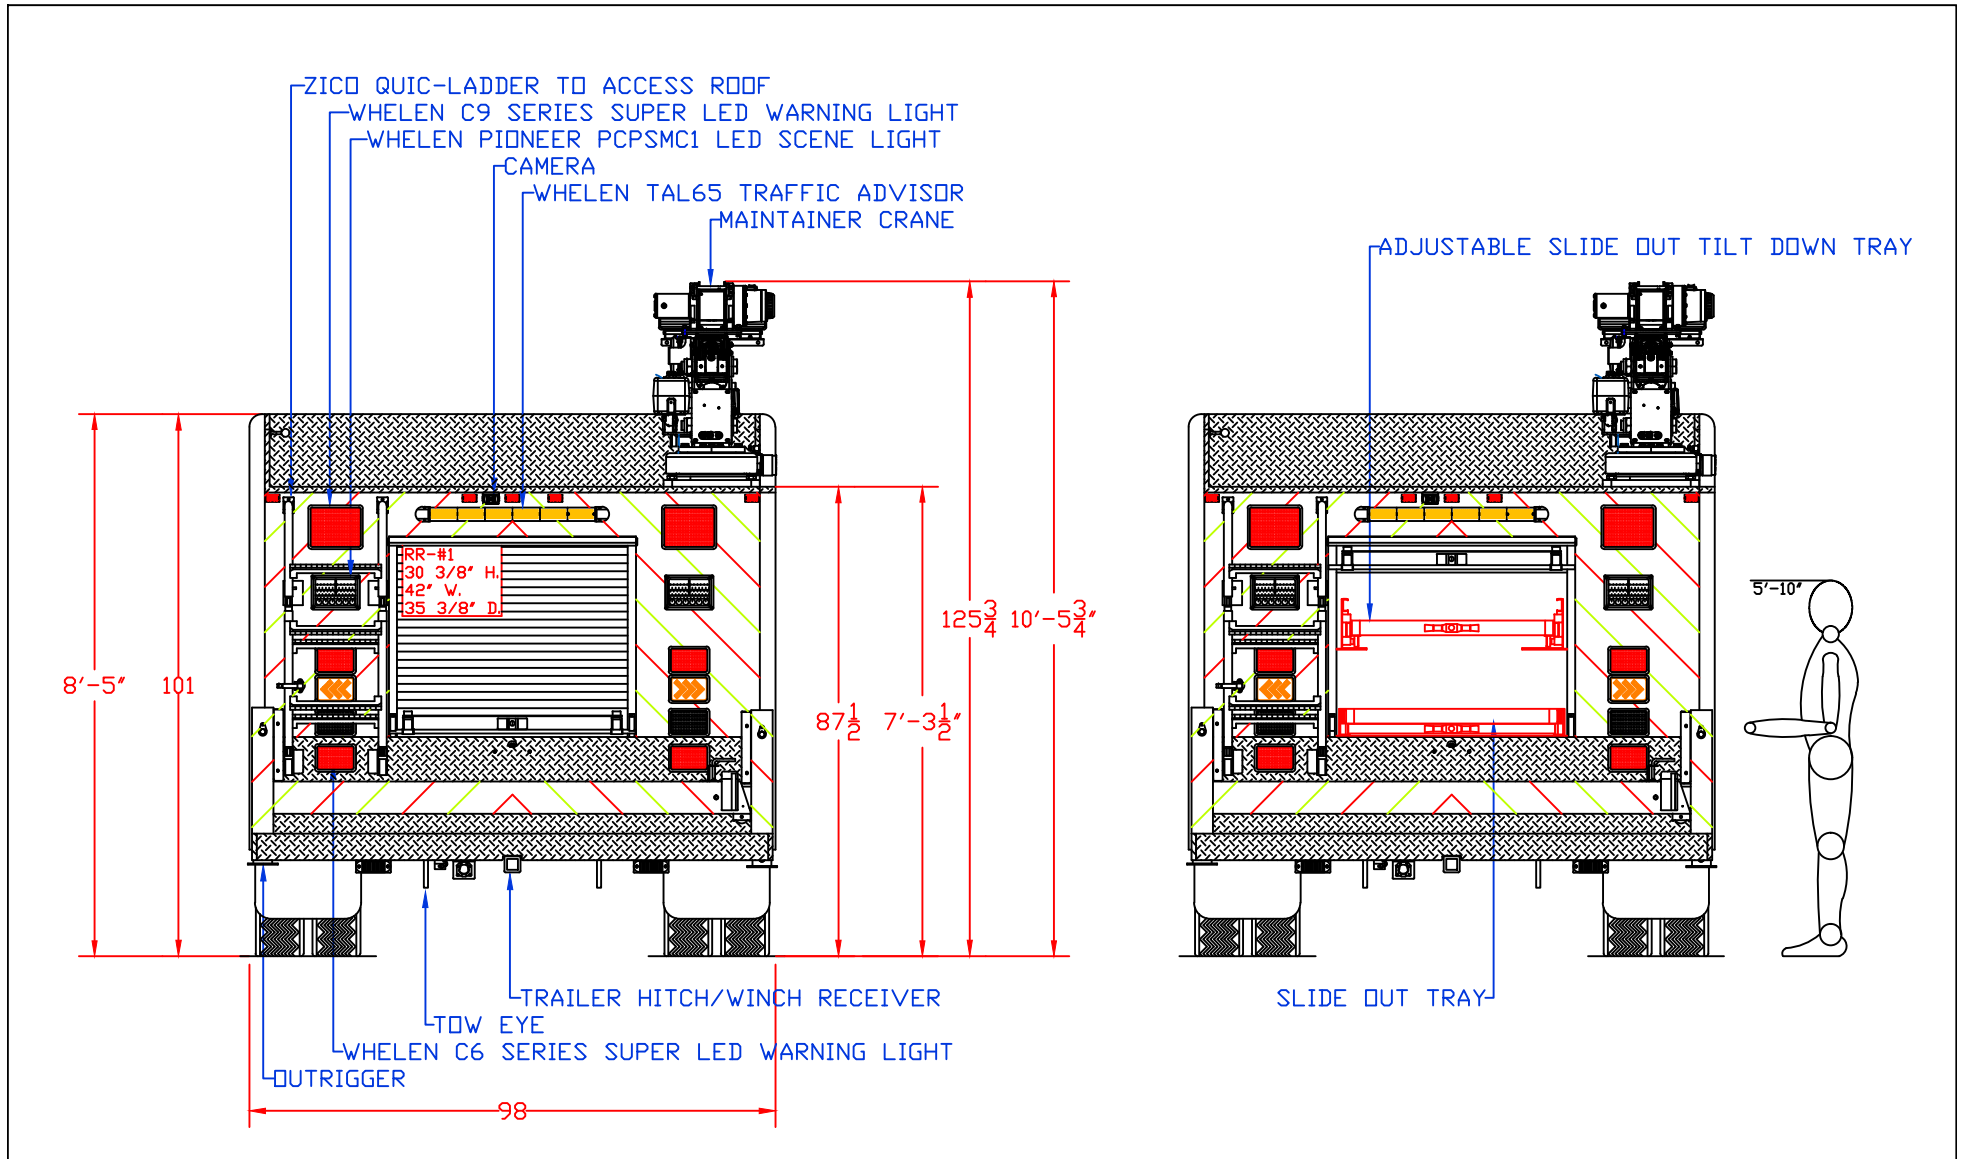

Maintainer Custom Bodies, Inc.
 909 South East Street
 Rock Rapids, IA 51246
 mcbfire.com
 (800) 843-4288 Toll Free
 (712) 472-4725

CUSTOMER APPROVED BY:		PAINT CODE:
VEHICLE TYPE: RESCUE	CHASSIS: FORD F-550 CREW CAB 4X4	BODY MAT'L: ALUMINUM
VIEW: STREETSIDE	BODY LENGTH: 145"/181"	APPROVED BY:
SCALE: NTS	DATE: 11/5/2020	BODY STYLE:
DRAWN BY: NRW	DWG NO.: LACEYFD3-M342	REVISION:

LACEY FIRE DISTRICT 3

NOTE: ALL DIMENSIONS ARE APPROXIMATE

Maintainer Custom Bodies, Inc.
 909 South East Street
 Rock Rapids, IA 51246
 mcbfire.com
 (800) 843-4288 Toll Free
 (712) 472-4725

CUSTOMER APPROVED BY:		PAINT CODE:
VEHICLE TYPE: RESCUE	CHASSIS: FORD F-550 CREW CAB 4X4	BODY MAT'L: ALUMINUM
VIEW: CURBSIDE	BODY LENGTH: 145"/181"	APPROVED BY:
SCALE: NTS	DATE: 11/5/2020	BODY STYLE:
DRAWN BY: NRW	DWG NO.: LACEYFD3-M342	REVISION:

LACEY FIRE DISTRICT 3

NOTE: ALL DIMENSIONS ARE APPROXIMATE

Maintainer Custom Bodies, Inc.
 909 South East Street
 Rock Rapids, IA 51246
 mcbfire.com
 (800) 843-4288 Toll Free
 (712) 472-4725

CUSTOMER APPROVED BY:		PAIN CODE:
VEHICLE TYPE: RESCUE	CHASSIS: FORD F-550 CREW CAB 4X4	BODY MAT'L: ALUMINUM
VIEW: REAR & REAR COMPARTMENT LAYOUT	BODY LENGTH: 145"/181"	APPROVED BY:
SCALE: NTS	BODY STYLE:	REVISION:
DRAWN BY: NRW	DATE: 11/5/2020	DWG NO.: LACEYFD3-M342
NOTE: ALL DIMENSIONS ARE APPROXIMATE		