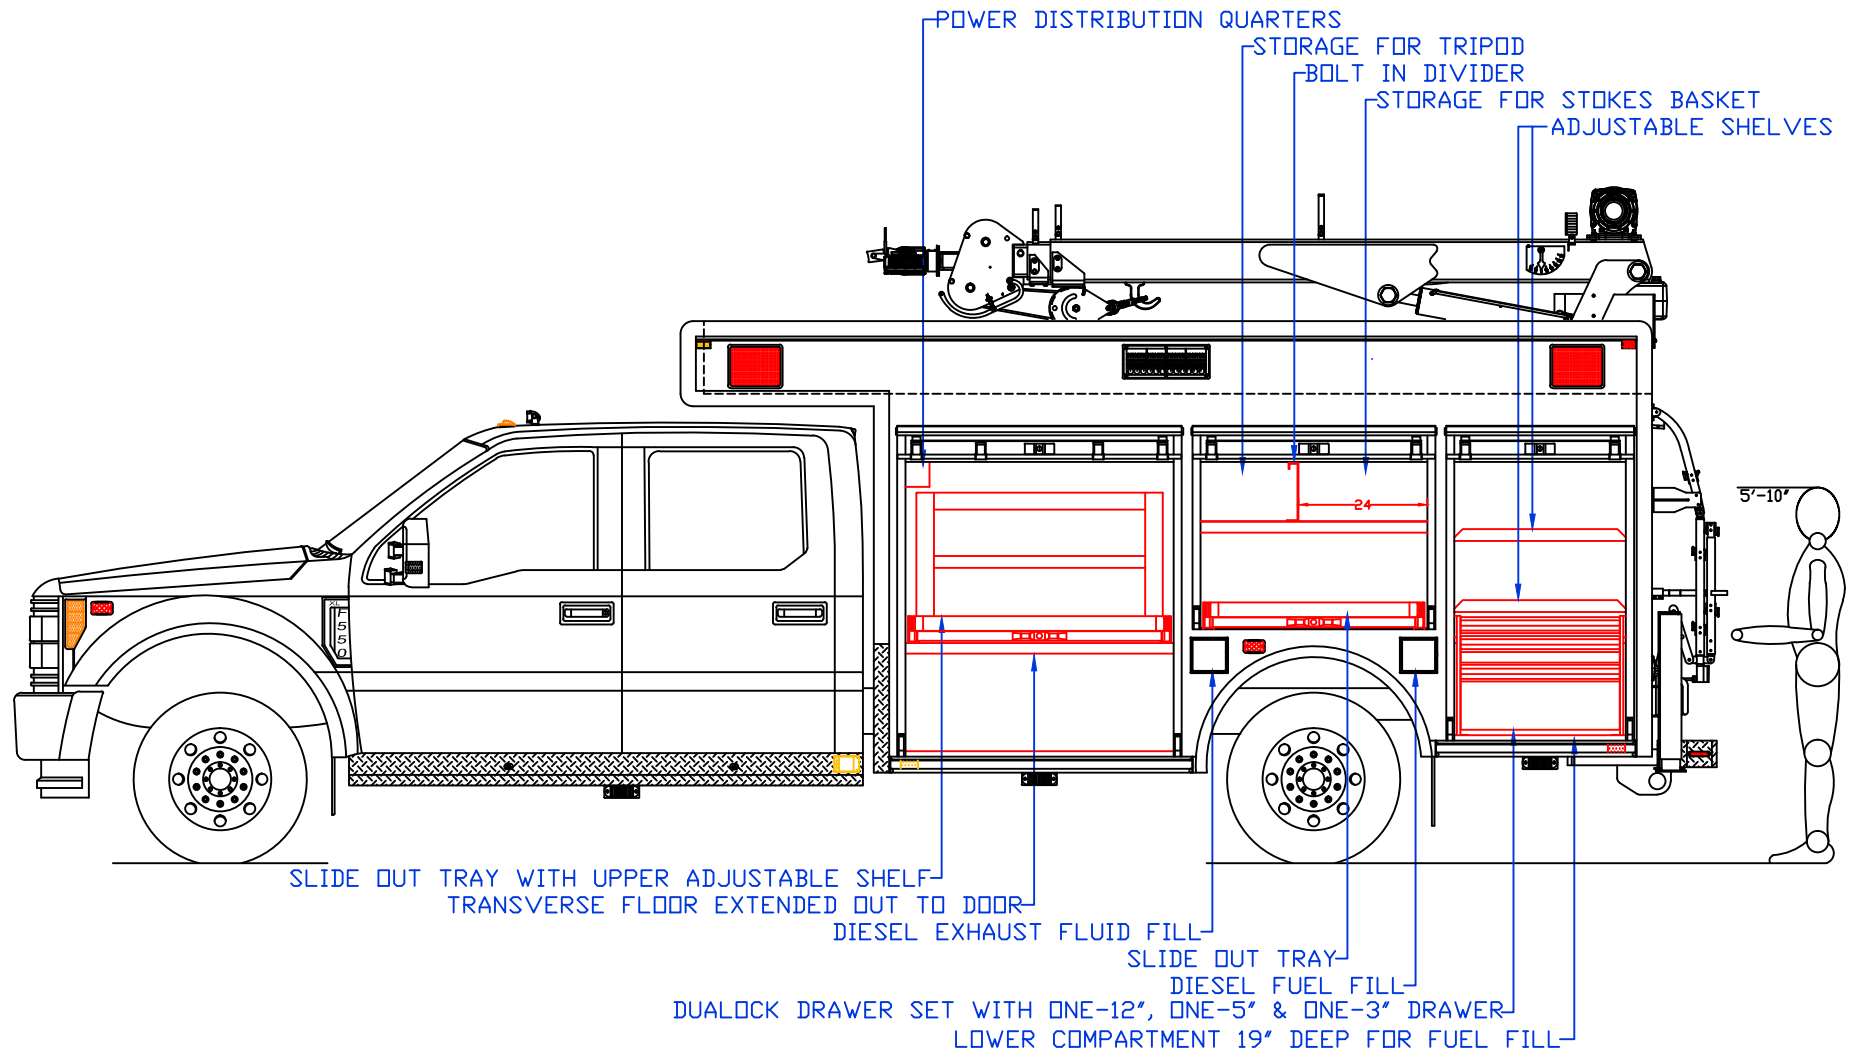

Maintainer Custom Bodies, Inc.
909 South East Street
Rock Rapids, IA 51246
mcbfire.com
(800) 843-4288 Toll Free
(712) 472-4725

CUSTOMER APPROVED BY:		PAINT CODE:
VEHICLE TYPE: RESCUE	CHASSIS: FORD F-550 CREW CAB 4X4	BODY MAT'L: ALUMINUM
VIEW: STREETSIDE COMPARTMENT LAYOUT	BODY LENGTH: 145"/181"	APPROVED BY:
SCALE: NTS	BODY STYLE:	REVISION:
DRAWN BY: NRW	DATE: 11/5/2020	DWG NO.: LACEYFD3-M342

LACEY FIRE DISTRICT 3

NOTE: ALL DIMENSIONS ARE APPROXIMATE