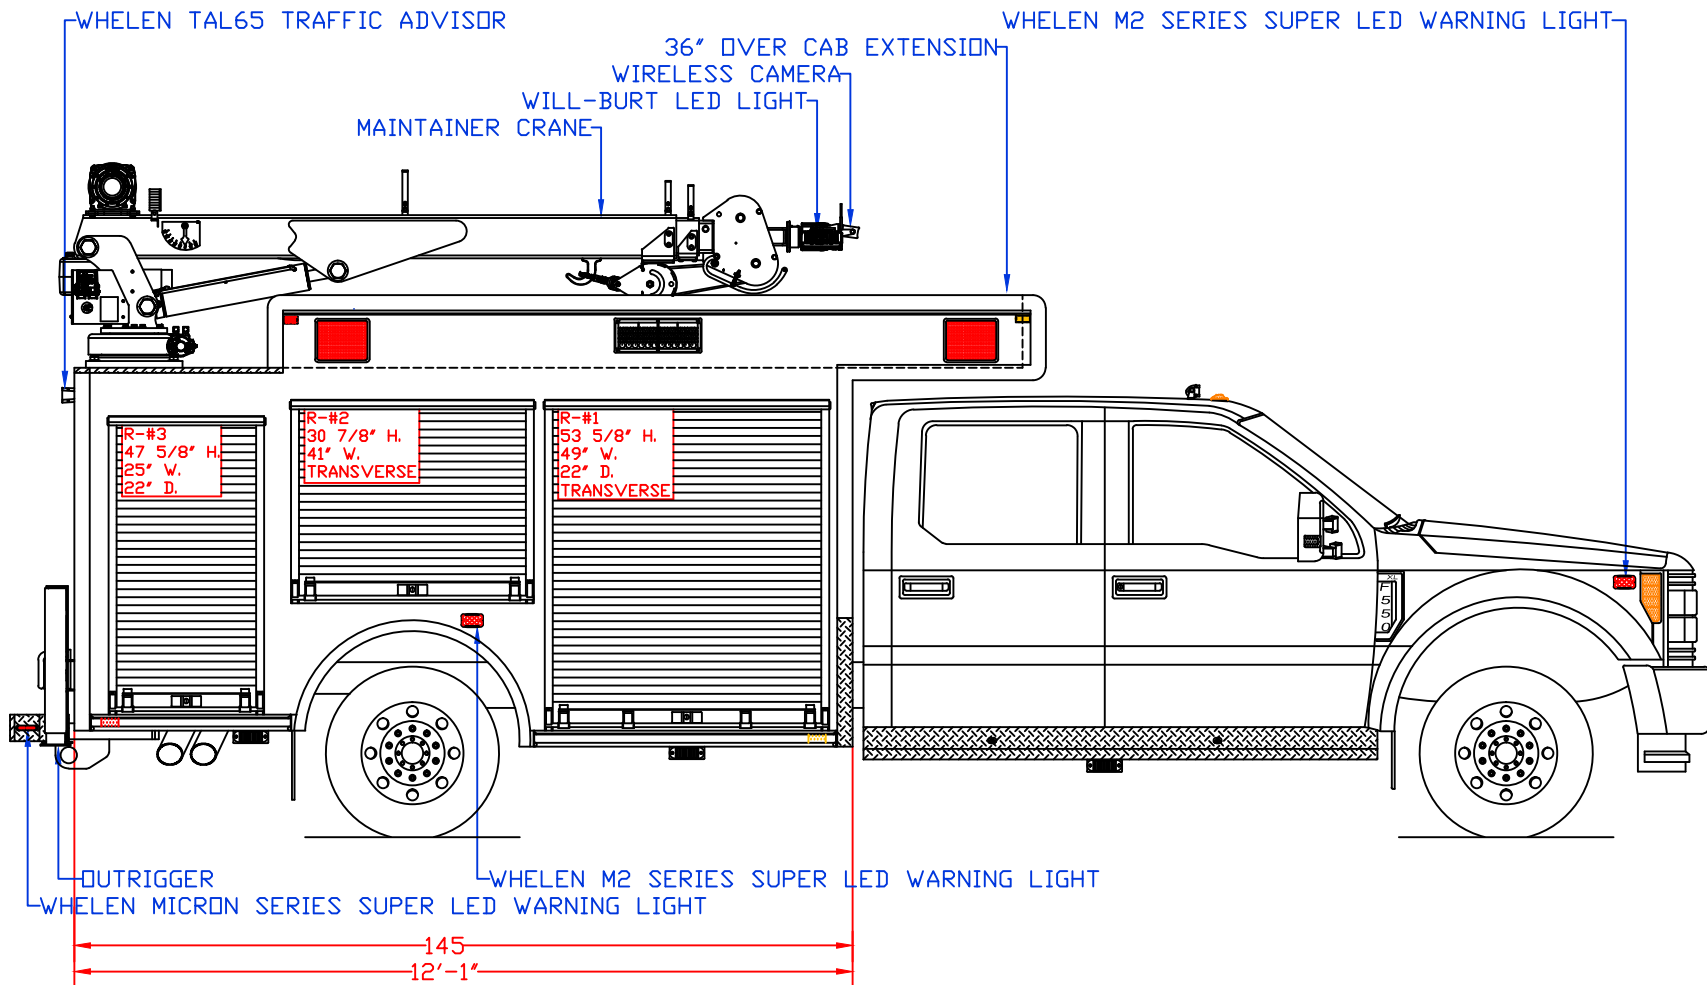

Maintainer Custom Bodies, Inc.
 909 South East Street
 Rock Rapids, IA 51246
 mcbfire.com
 (800) 843-4288 Toll Free
 (712) 472-4725

CUSTOMER APPROVED BY:		PAINT CODE:
VEHICLE TYPE: RESCUE	CHASSIS: FORD F-550 CREW CAB 4X4	BODY MAT'L: ALUMINUM
VIEW: STREETSIDE	BODY LENGTH: 145"/181"	APPROVED BY:
SCALE: NTS	DATE: 11/5/2020	BODY STYLE:
DRAWN BY: NRW	DWG NO.: LACEYFD3-M342	REVISION:

LACEY FIRE DISTRICT 3

NOTE: ALL DIMENSIONS ARE APPROXIMATE

Maintainer Custom Bodies, Inc.
 909 South East Street
 Rock Rapids, IA 51246
 mcbfire.com
 (800) 843-4288 Toll Free
 (712) 472-4725

CUSTOMER APPROVED BY:		PAINT CODE:
VEHICLE TYPE: RESCUE	CHASSIS: FORD F-550 CREW CAB 4X4	BODY MAT'L: ALUMINUM
VIEW: CURBSIDE	BODY LENGTH: 145"/181"	APPROVED BY:
SCALE: NTS	DATE: 11/5/2020	BODY STYLE:
DRAWN BY: NRW	DWG NO.: LACEYFD3-M342	REVISION:

LACEY FIRE DISTRICT 3

NOTE: ALL DIMENSIONS ARE APPROXIMATE

Maintainer Custom Bodies, Inc.
 909 South East Street
 Rock Rapids, IA 51246
 mcbfire.com
 (800) 843-4288 Toll Free
 (712) 472-4725

CUSTOMER APPROVED BY:		PAIN CODE:
VEHICLE TYPE: RESCUE	CHASSIS: FORD F-550 CREW CAB 4X4	BODY MAT'L: ALUMINUM
VIEW: REAR & REAR COMPARTMENT LAYOUT	BODY LENGTH: 145"/181"	APPROVED BY:
SCALE: NTS	BODY STYLE:	REVISION:
DRAWN BY: NRW	DATE: 11/5/2020	DWG NO.: LACEYFD3-M342
NOTE: ALL DIMENSIONS ARE APPROXIMATE		