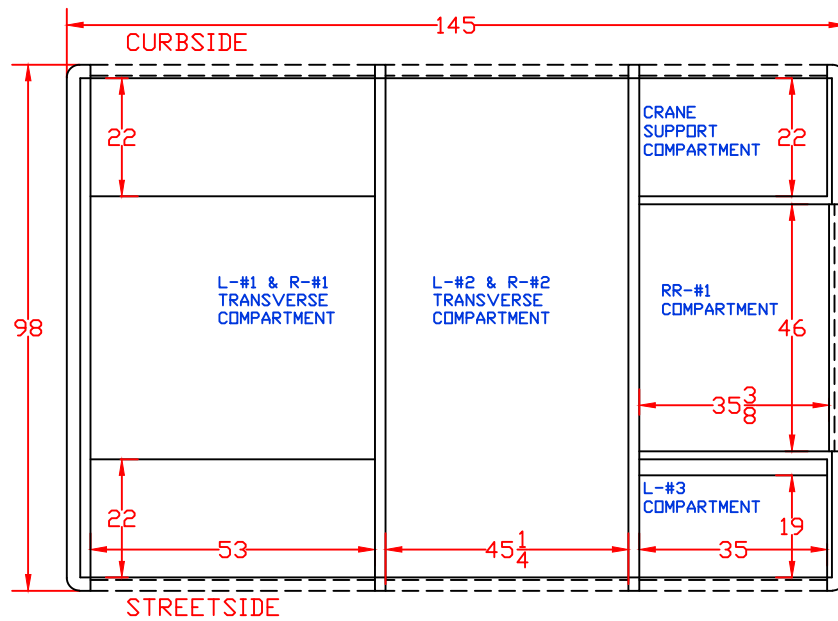

Maintainer Custom Bodies, Inc.
909 South East Street
Rock Rapids, IA 51246
(800) 843-4288 Toll Free
(712) 472-4725

mcbfire.com

CUSTOMER APPROVED BY:

PAINT CODE:

VEHICLE TYPE: RESCUE

CHASSIS: FORD F-550 CREW CAB 4X4

VIEW: TOP

BODY MAT'L: ALUMINUM

SCALE: NTS

BODY LENGTH: 145"/181"

DRAWN BY: NRW

APPROVED BY:

DATE: 11/5/2020

BODY STYLE:

DWG NO.: LACEYFD3-M342

REVISION:

LACEY FIRE DISTRICT 3

NOTE: ALL DIMENSIONS ARE APPROXIMATE