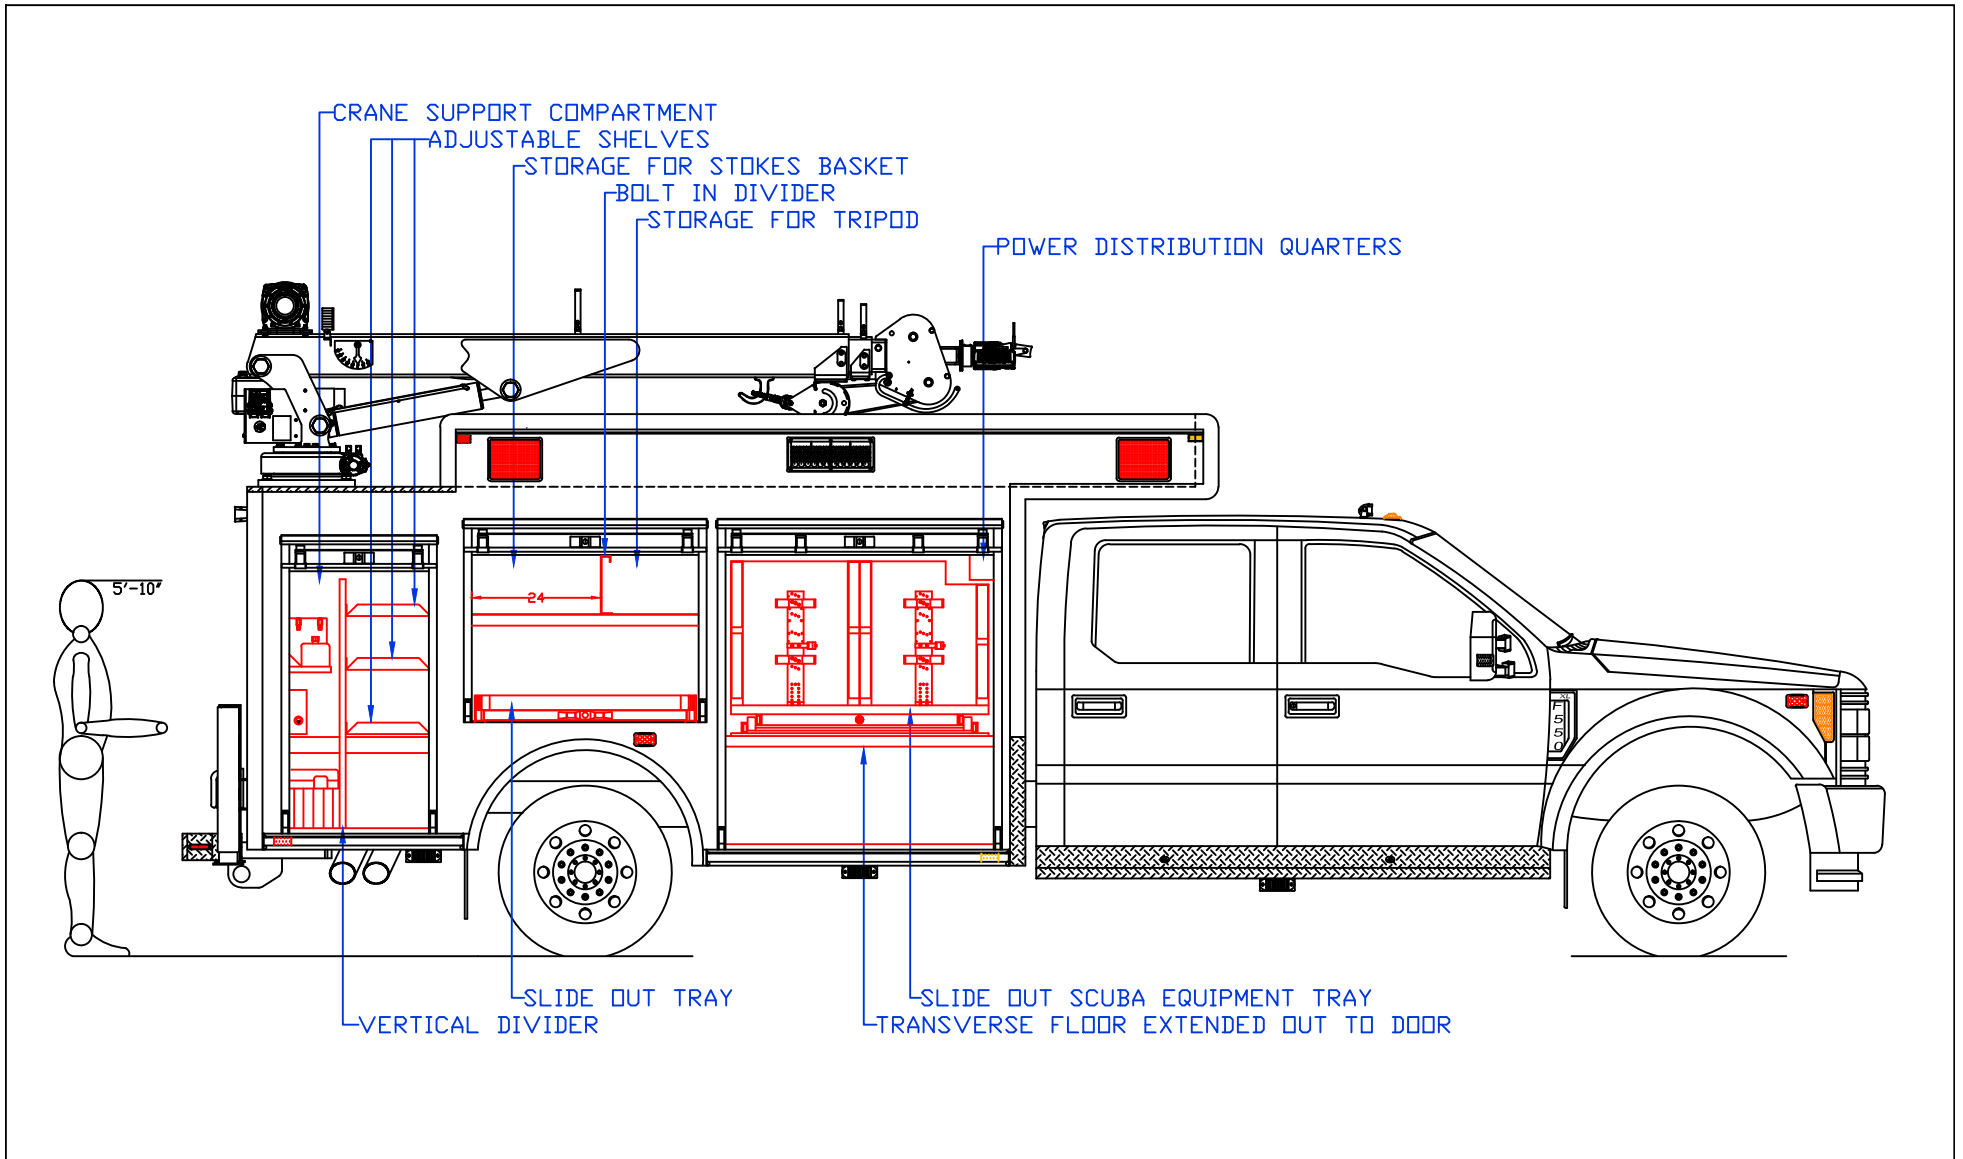

Maintainer Custom Bodies, Inc.
909 South East Street
Rock Rapids, IA 51246
mcbfire.com
(800) 843-4288 Toll Free
(712) 472-4725

CUSTOMER APPROVED BY:		PAINT CODE:
VEHICLE TYPE: RESCUE	CHASSIS: FORD F-550 CREW CAB 4X4	BODY MAT'L: ALUMINUM
VIEW: CURBSIDE COMPARTMENT LAYOUT	SCALE: NTS	BODY LENGTH: 145"/181"
DRAWN BY: NRW	DATE: 11/5/2020	APPROVED BY:
DWG NO.: LACEYFD3-M342	REVISION:	BODY STYLE:

LACEY FIRE DISTRICT 3

NOTE: ALL DIMENSIONS ARE APPROXIMATE