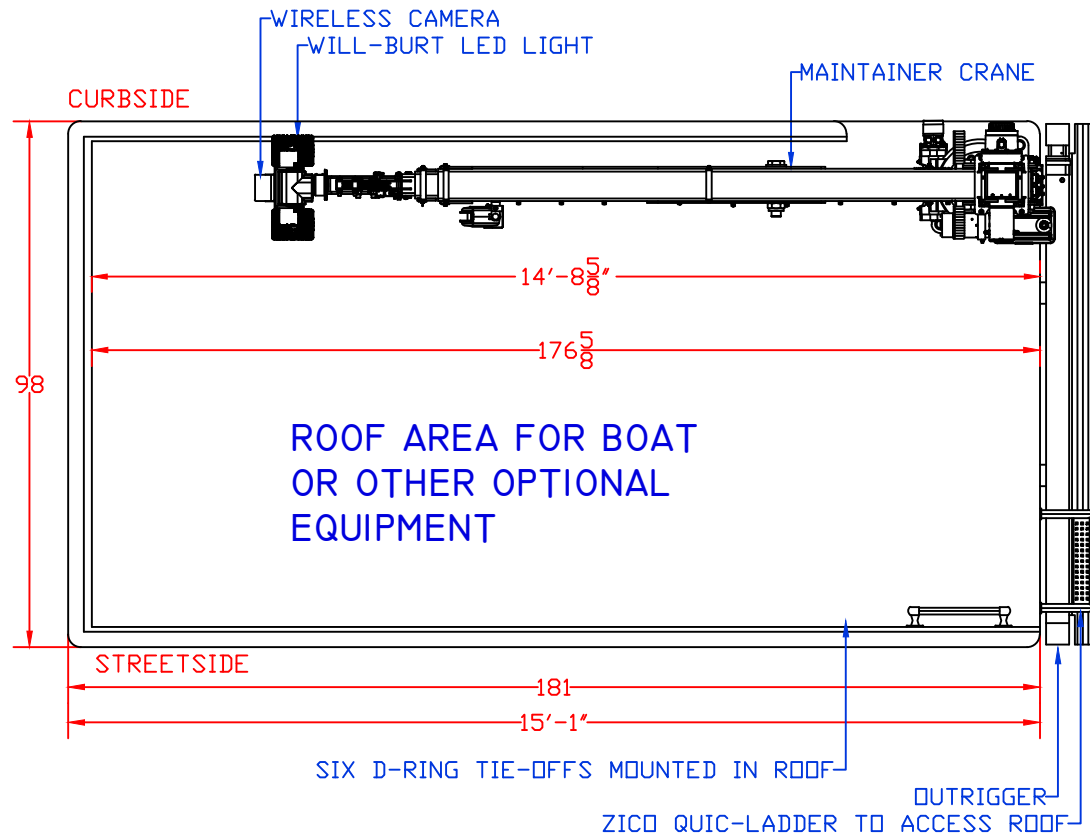

APPROVED BY:

DATE: 11/5/2020

BODY STYLE:

DWG NO.: LACEYFD3-M342

REVISION:

LACEY FIRE DISTRICT 3

NOTE: ALL DIMENSIONS ARE APPROXIMATE

Maintainer Custom Bodies, Inc.
 909 South East Street
 Rock Rapids, IA 51246
 mcbfire.com
 (800) 843-4288 Toll Free
 (712) 472-4725