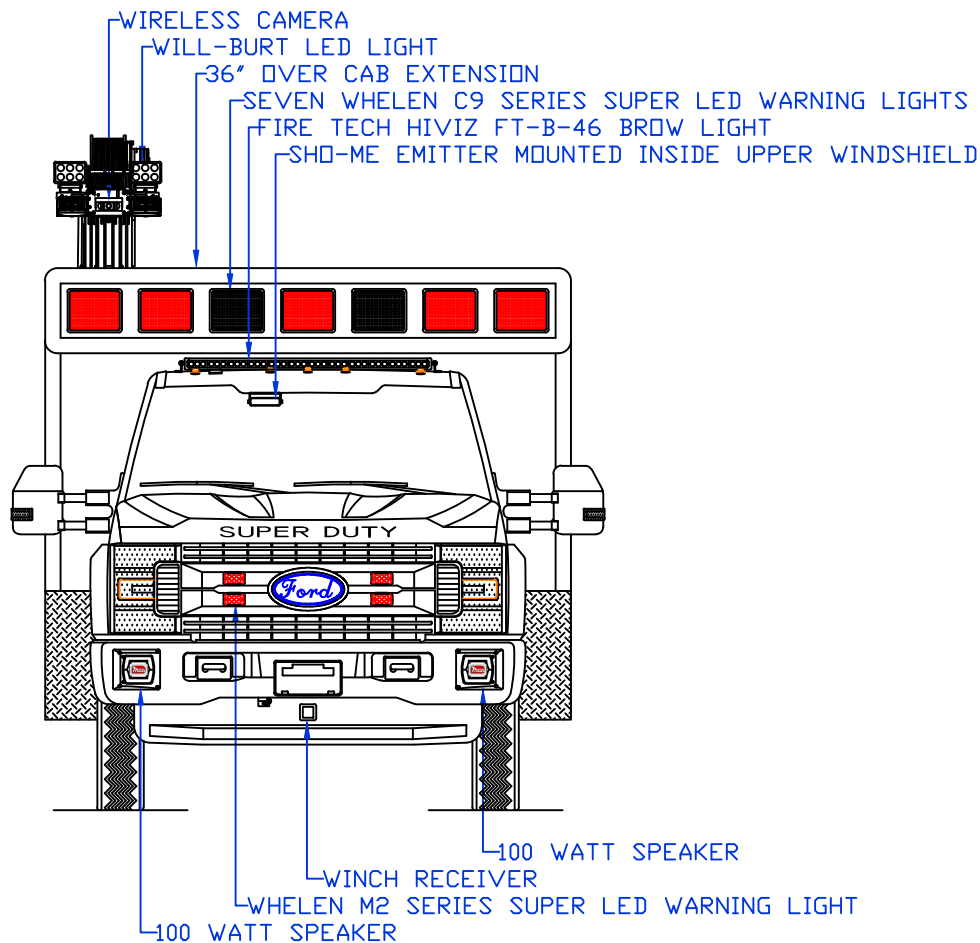

Maintainer *Custom Bodies, Inc.*
909 South East Street
Rock Rapids, IA 51246
mcbfire.com
(800) 843-4288 Toll Free
(712) 472-4725

CUSTOMER APPROVED BY:		PAINT CODE:
VEHICLE TYPE: RESCUE	CHASSIS: FORD F-550 CREW CAB 4X4	BODY MAT'L: ALUMINUM
VIEW: FRONT	SCALE: NTS	BODY LENGTH: 145"/181"
DRAWN BY: NRW	DATE: 11/5/2020	APPROVED BY:
DWG NO.: LACEYFD3-M342	REVISION:	BODY STYLE:

LACEY FIRE DISTRICT 3

NOTE: ALL DIMENSIONS ARE APPROXIMATE