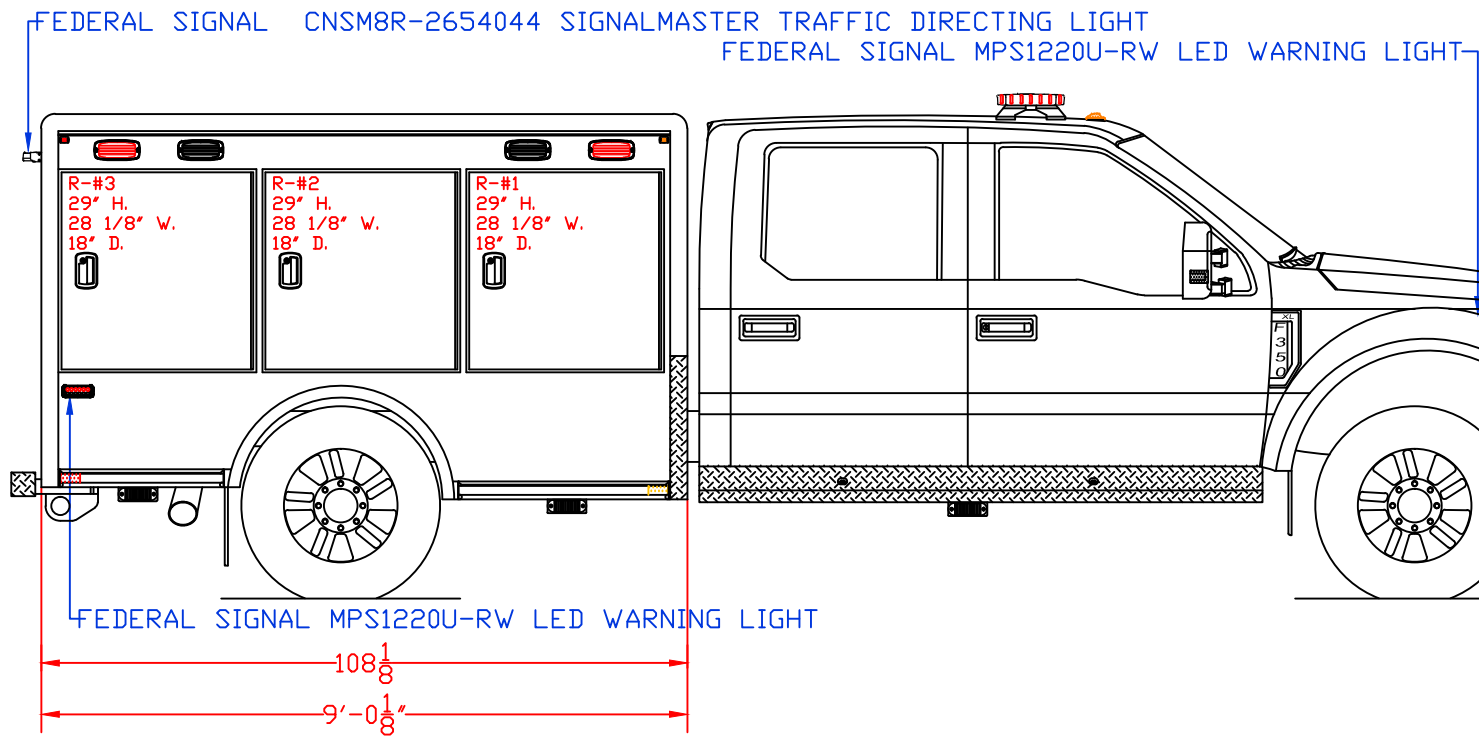

WARD APPARATUS

1250 SCHWEIZER ROAD PHONE (607) 796-0149
 HORSEHEADS, NY 14845 FAX (607) 739-7092

CUSTOMER APPROVED BY:

VEHICLE TYPE: RESCUE	CHASSIS: FORD F-350 CREW CAB 4X4
VIEW: STREETSIDE	BODY MAT'L: ALUMINUM
SCALE: NTS	BODY LENGTH: 108 1/8"
DRAWN BY: NRW	APPROVED BY:
DATE: 4/19/2022	BODY STYLE:
DWG NO.: 2022STOCK9FT SUPERSQUAD	REVISION:

2022 STOCK 9' SUPER SQUAD

NOTE: ALL DIMENSIONS ARE APPROXIMATE

WARD APPARATUS
 1250 SCHWEIZER ROAD PHONE (607) 796-0149
 HORSEHEADS, NY 14845 FAX (607) 739-7092

CUSTOMER APPROVED BY:

VEHICLE TYPE: RESCUE	CHASSIS: FORD F-350 CREW CAB 4X4
VIEW: CURBSIDE	BODY MAT'L: ALUMINUM
SCALE: NTS	BODY LENGTH: 108 1/8"
DRAWN BY: NRW	APPROVED BY:
DATE: 4/19/2022	BODY STYLE:
DWG NO.: 2022STOCK9FT SUPERSQUAD	REVISION:

2022 STOCK 9' SUPER SQUAD

NOTE: ALL DIMENSIONS ARE APPROXIMATE

WARD APPARATUS

1250 SCHWEIZER ROAD PHONE (607) 796-0149
 HORSEHEADS, NY 14845 FAX (607) 739-7092

CUSTOMER APPROVED BY:

VEHICLE TYPE: RESCUE	CHASSIS: FORD F-350 CREW CAB 4X4
VIEW: REAR & REAR COMPARTMENT LAYOUT	BODY MAT'L: ALUMINUM
SCALE: NTS	BODY LENGTH: 108 1/8"
DRAWN BY: NRW	APPROVED BY:
DATE: 4/19/2022	BODY STYLE:
DWG NO.: 2022STOCK9FT SUPERSQUAD	REVISION:

VEHICLE TYPE: RESCUE	CHASSIS: FORD F-350 CREW CAB 4X4
VIEW: STREETSIDE COMPARTMENT LAYOUT	BODY MAT'L: ALUMINUM
SCALE: NTS	BODY LENGTH: 108 1/8"
DRAWN BY: NRW	APPROVED BY:
DATE: 4/19/2022	BODY STYLE:
DWG NO.: 2022STOCK9FT SUPERSQUAD	REVISION: