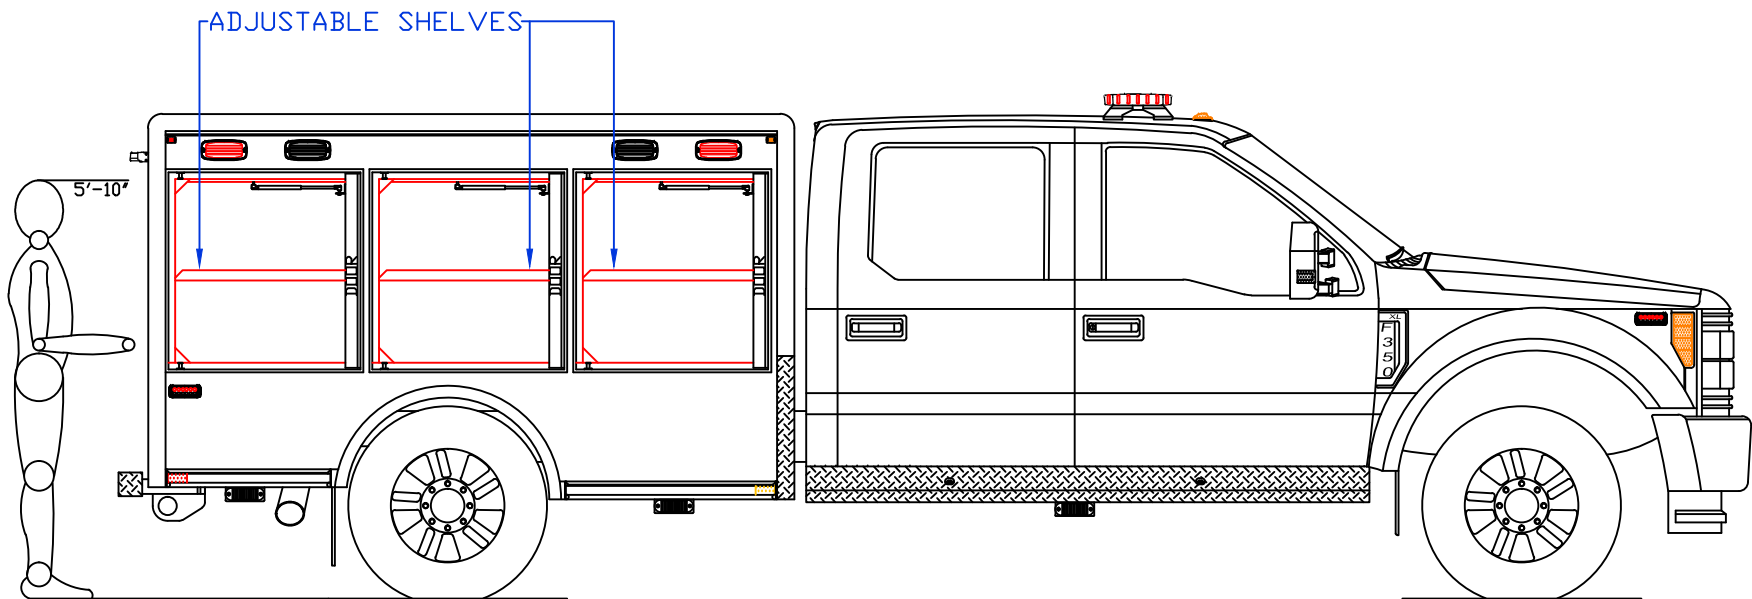

WARD APPARATUS

1250 SCHWEIZER ROAD PHONE (607) 796-0149
HORSEHEADS, NY 14845 FAX (607) 739-7092

2022 STOCK 9' SUPER SQUAD

CUSTOMER APPROVED BY:

VEHICLE TYPE: RESCUE	CHASSIS: FORD F-350 CREW CAB 4X4
VIEW: CURBSIDE COMPARTMENT LAYOUT	BODY MAT'L: ALUMINUM
SCALE: NTS	BODY LENGTH: 108 1/8"
DRAWN BY: NRW	APPROVED BY:
DATE: 4/19/2022	BODY STYLE:
DWG NO.: 2022STOCK9FT SUPERSQUAD	REVISION:

NOTE: ALL DIMENSIONS ARE APPROXIMATE