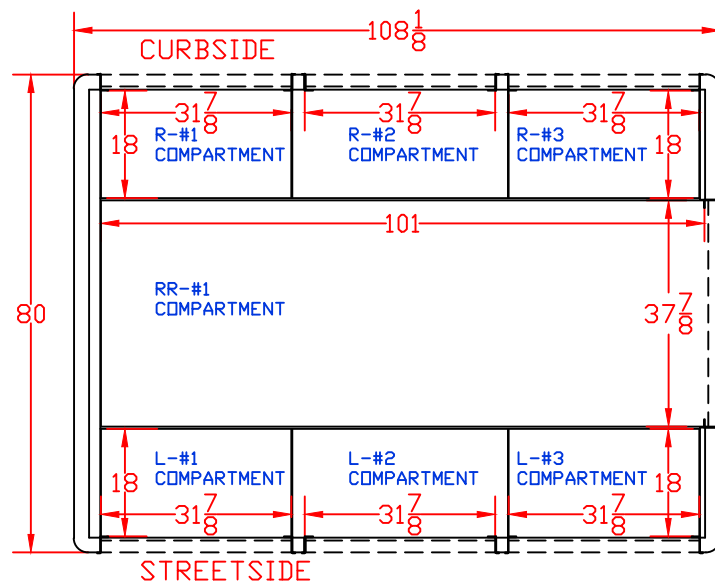

WARD APPARATUS

1250 SCHWEIZER ROAD PHONE (607) 796-0149
HORSEHEADS, NY 14845 FAX (607) 739-7092

CUSTOMER APPROVED BY:

VEHICLE TYPE: RESCUE	CHASSIS: FORD F-350 CREW CAB 4X4
VIEW: TOP	BODY MAT'L: ALUMINUM
SCALE: NTS	BODY LENGTH: 108 1/8"
DRAWN BY: NRW	APPROVED BY:
DATE: 4/19/2022	BODY STYLE:
DWG NO.: 2022STOCK9FT SUPERSQUAD	REVISION:

2022 STOCK 9' SUPER SQUAD

NOTE: ALL DIMENSIONS ARE APPROXIMATE