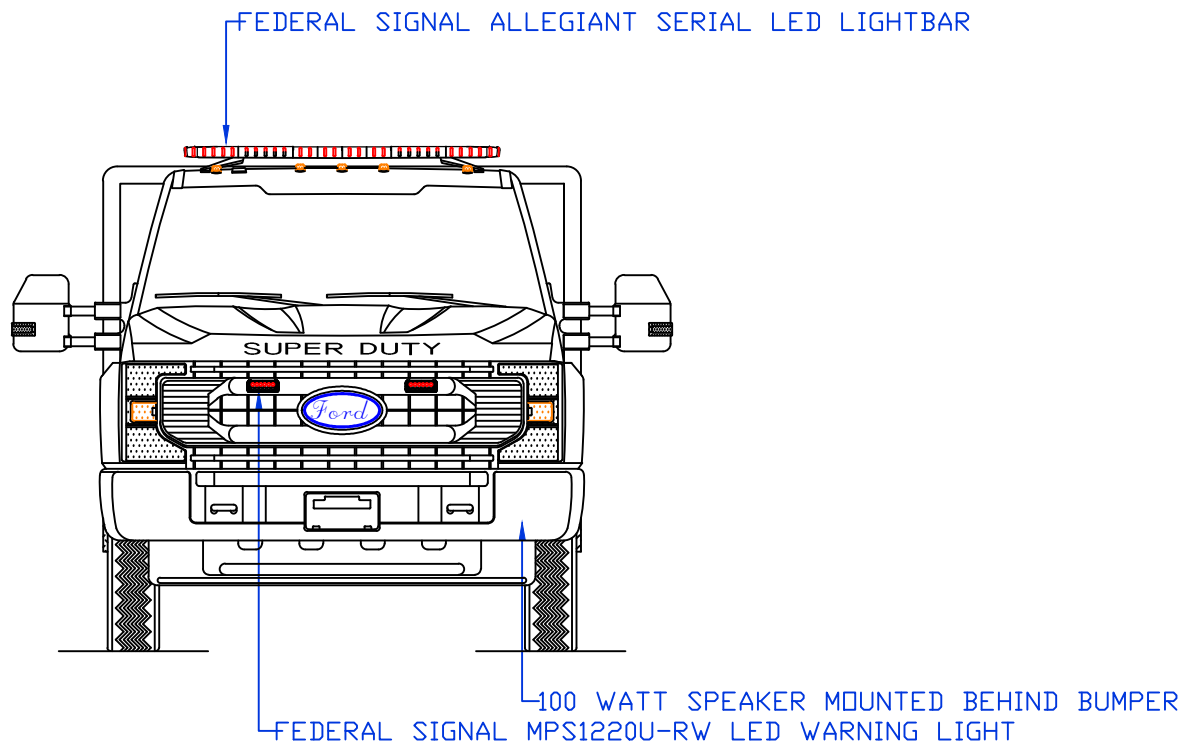

WARD APPARATUS

1250 SCHWEIZER ROAD PHONE (607) 796-0149
HORSEHEADS, NY 14845 FAX (607) 739-7092

CUSTOMER APPROVED BY:

VEHICLE TYPE: RESCUE	CHASSIS: FORD F-350 CREW CAB 4X4
VIEW: FRONT	BODY MAT'L: ALUMINUM
SCALE: NTS	BODY LENGTH: 108 1/8"
DRAWN BY: NRW	APPROVED BY:
DATE: 4/19/2022	BODY STYLE:
DWG NO.: 2022STOCK9FT SUPERSQUAD	REVISION:

2022 STOCK 9' SUPER SQUAD

NOTE: ALL DIMENSIONS ARE APPROXIMATE