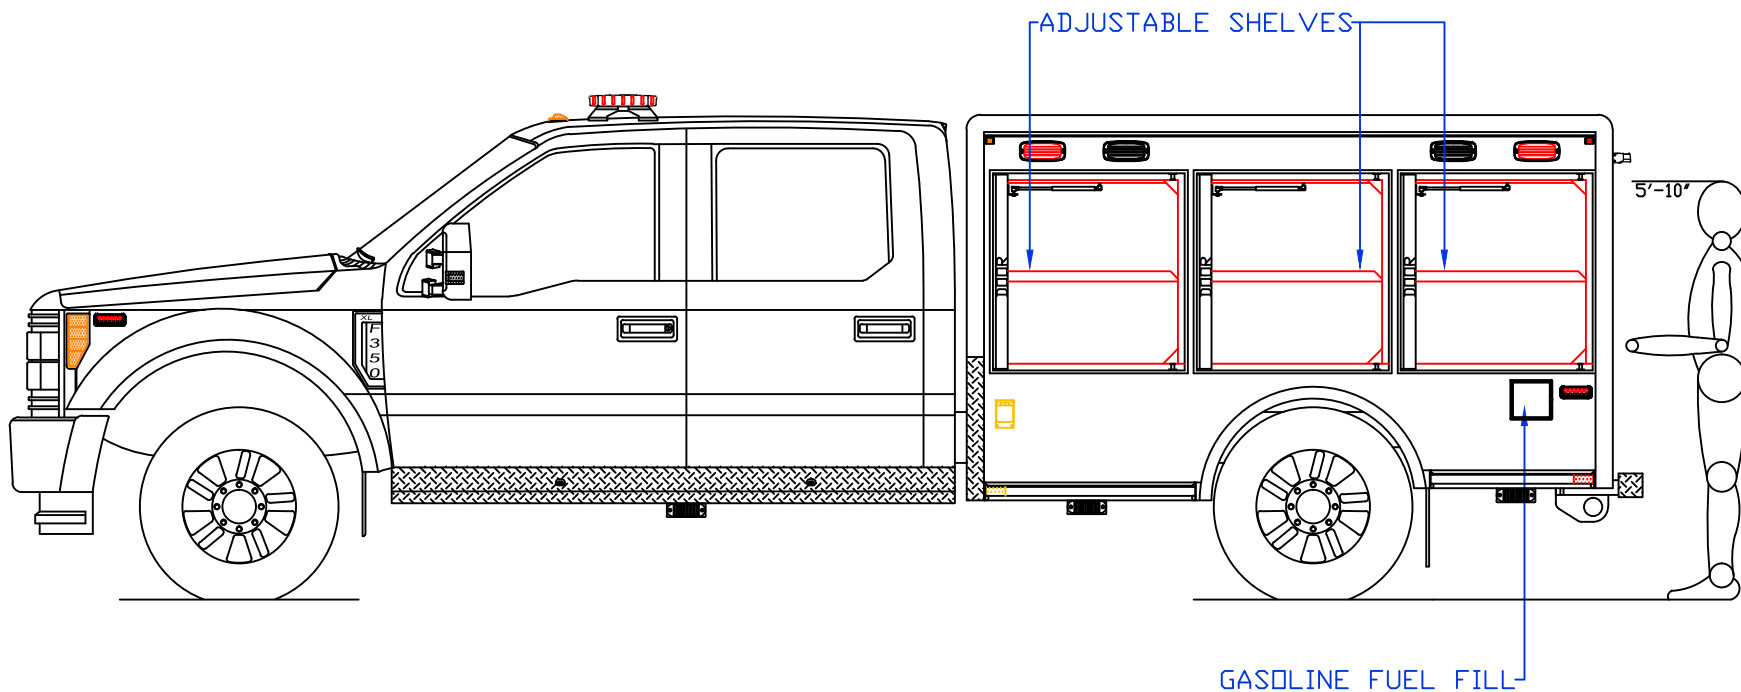

WARD APPARATUS

1250 SCHWEIZER ROAD   PHONE (607) 796-0149
HORSEHEADS, NY 14845   FAX (607) 739-7092

2022 STOCK 9' SUPER SQUAD

CUSTOMER APPROVED BY:

VEHICLE TYPE: RESCUE	CHASSIS: FORD F-350 CREW CAB 4X4
VIEW: STREETSIDE COMPARTMENT LAYOUT	BODY MAT'L: ALUMINUM
SCALE: NTS	BODY LENGTH: 108 1/8"
DRAWN BY: NRW	APPROVED BY:
DATE: 4/19/2022	BODY STYLE:
DWG NO.: 2022STOCK9FT SUPERSQUAD	REVISION:

NOTE: ALL DIMENSIONS ARE APPROXIMATE