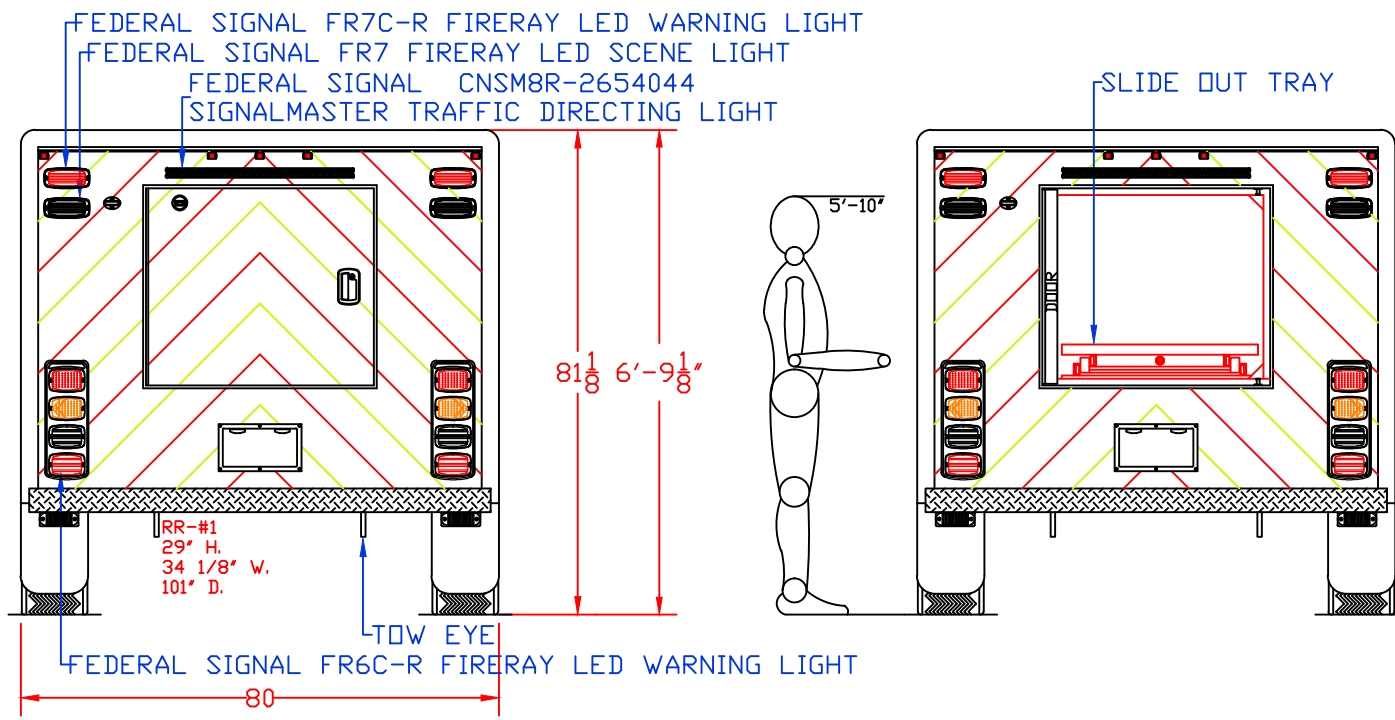

WARD APPARATUS

1250 SCHWEIZER ROAD PHONE (607) 796-0149
HORSEHEADS, NY 14845 FAX (607) 739-7092

CUSTOMER APPROVED BY:

VEHICLE TYPE: RESCUE	CHASSIS: FORD F-350 CREW CAB 4X4
VIEW: REAR & REAR COMPARTMENT LAYOUT	BODY MAT'L: ALUMINUM
SCALE: NTS	BODY LENGTH: 108 1/8"
DRAWN BY: NRW	APPROVED BY:
DATE: 4/19/2022	BODY STYLE:
DWG NO.: 2022STOCK9FT SUPERSQUAD	REVISION:

2022 STOCK 9' SUPER SQUAD

NOTE: ALL DIMENSIONS ARE APPROXIMATE