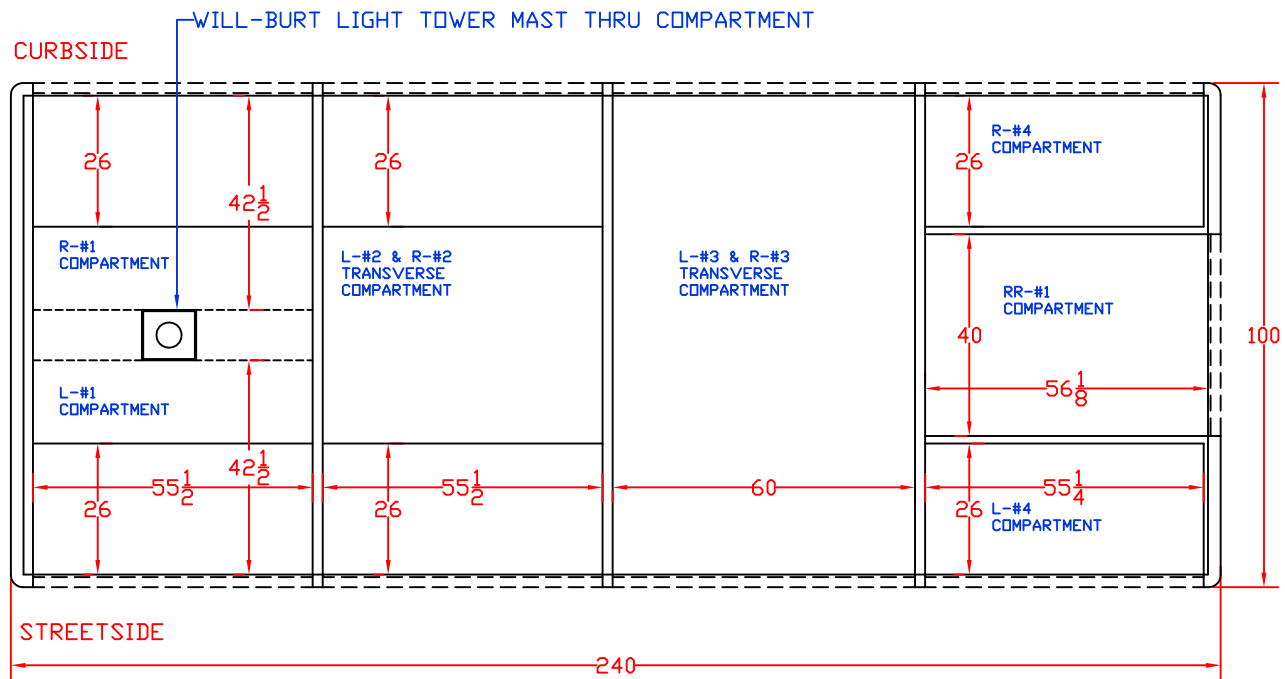

Maintainer *mcbfire.com*
Custom Bodies, Inc.
909 South East Street (800) 843-4288 Toll Free
Rock Rapids, IA 51246 (712) 472-4725

CUSTOMER APPROVED BY:

VEHICLE TYPE: HEAVY RESCUE
VIEW: TOP
SCALE: NTS
DRAWN BY: NRW
DATE: 12/16/2015
DWG NO.: ATLANTICIA

CHASSIS: FREIGHTLINER M2
BODY MAT'L: ALUMINUM
BODY LENGTH: 240"
APPROVED BY:
BODY STYLE:
REVISION: