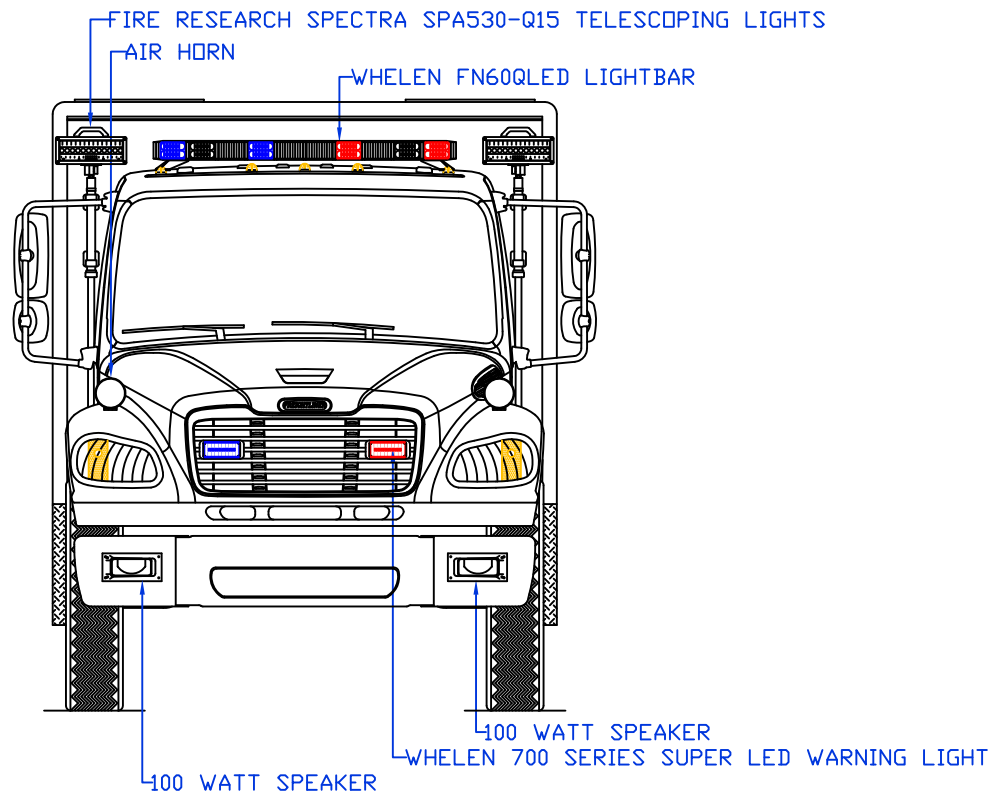

Maintainer Custom Bodies, Inc.
909 South East Street
Rock Rapids, IA 51246

mcbfire.com

(800) 843-4288 Toll Free
(712) 472-4725

CUSTOMER APPROVED BY:

VEHICLE TYPE: HEAVY RESCUE
VIEW: FRONT
SCALE: NTS
DRAWN BY: NRW
DATE: 12/16/2015
DWG NO.: ATLANTICIA

CHASSIS: FREIGHTLINER M2
BODY MAT'L: ALUMINUM
BODY LENGTH: 240"
APPROVED BY:
BODY STYLE:
REVISION:

PROPOSAL FOR: ATLANTIC, IOWA