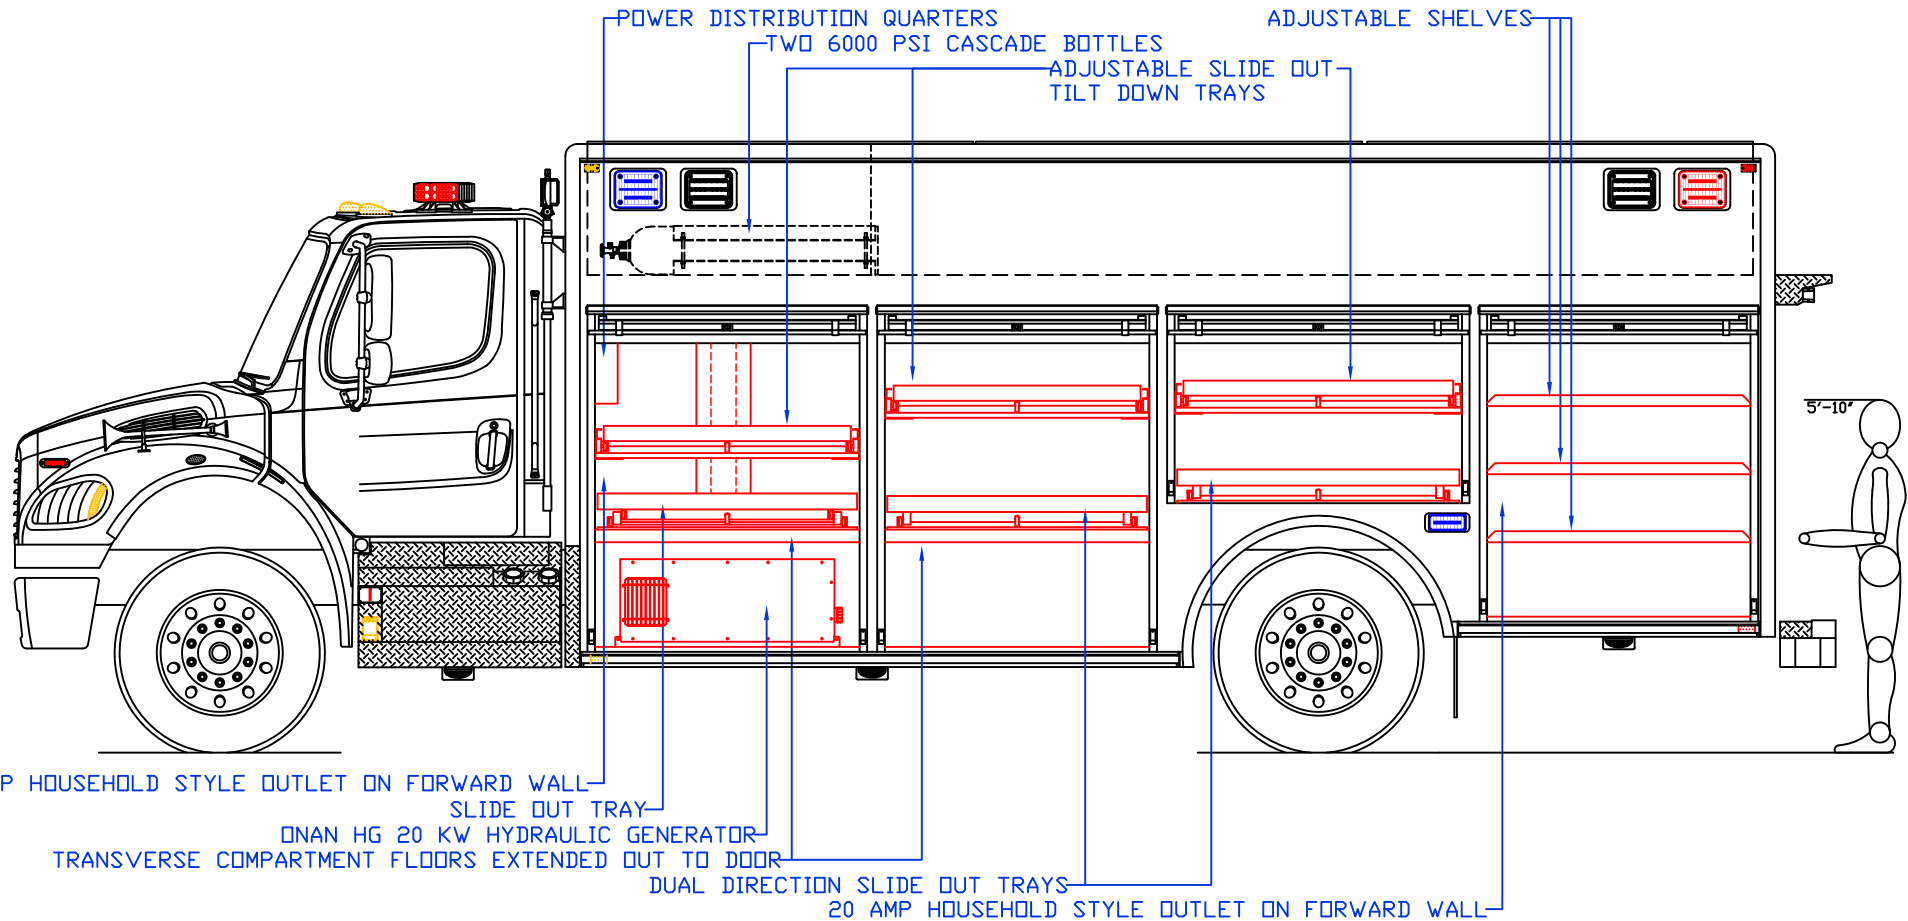

Maintainer *mcbfire.com*
Custom Bodies, Inc.
909 South East Street
Rock Rapids, IA 51246
(800) 843-4288 Toll Free
(712) 472-4725

CUSTOMER APPROVED BY:		
VEHICLE TYPE:	HEAVY RESCUE	CHASSIS: FREIGHTLINER M2
VIEW:	STREETSIDE COMPARTMENT LAYOUT	BODY MAT'L: ALUMINUM
SCALE:	NTS	BODY LENGTH: 240"
DRAWN BY:	NRW	APPROVED BY:
DATE:	12/16/2015	BODY STYLE:
DWG NO.:	ATLANTICIA	REVISION:

PROPOSAL FOR: ATLANTIC, IOWA