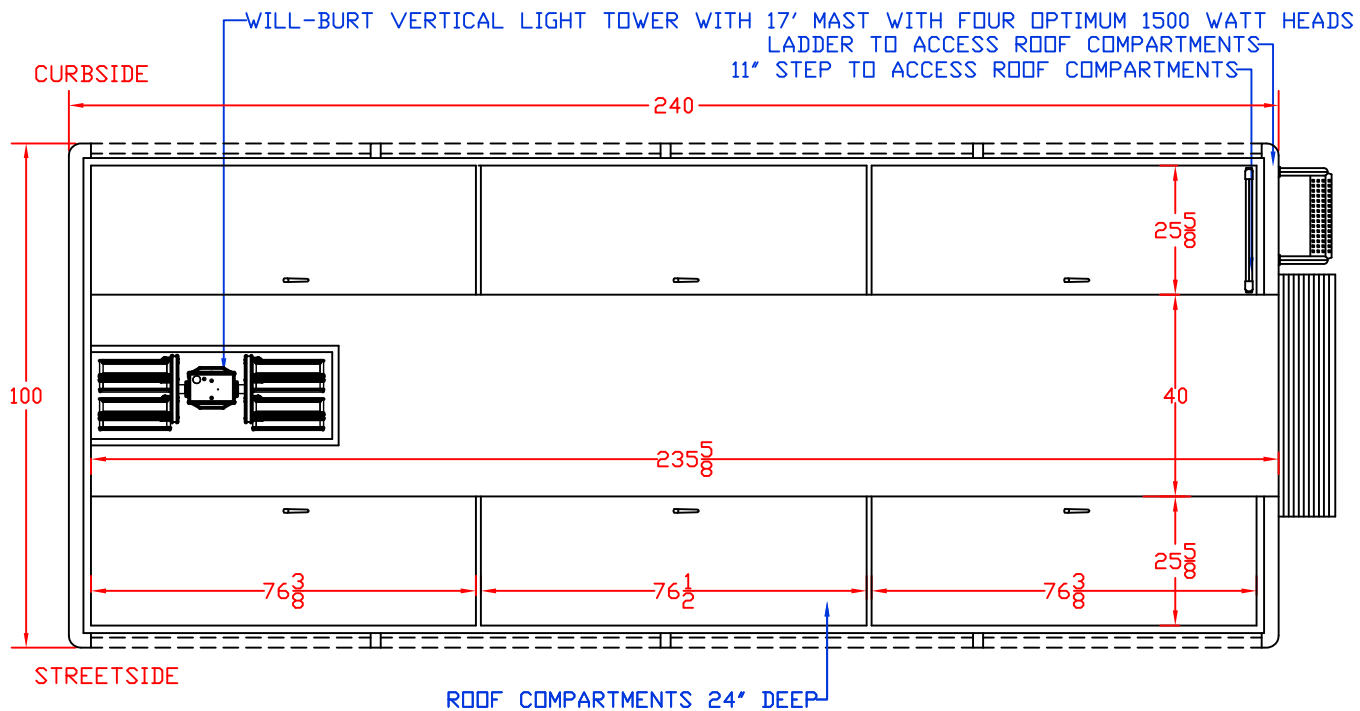

Maintainer Custom Bodies, Inc. mcbfire.com
909 South East Street (800) 843-4288 Toll Free
Rock Rapids, IA 51246 (712) 472-4725

CUSTOMER APPROVED BY:		
VEHICLE TYPE: HEAVY RESCUE	CHASSIS: FREIGHTLINER M2	
VIEW: ROOF	BODY MAT'L: ALUMINUM	
SCALE: NTS	BODY LENGTH: 240"	
DRAWN BY: NRW	APPROVED BY:	
DATE: 12/16/2015	BODY STYLE:	
DWG NO.: ATLANTICIA	REVISION:	

PROPOSAL FOR: ATLANTIC, IOWA