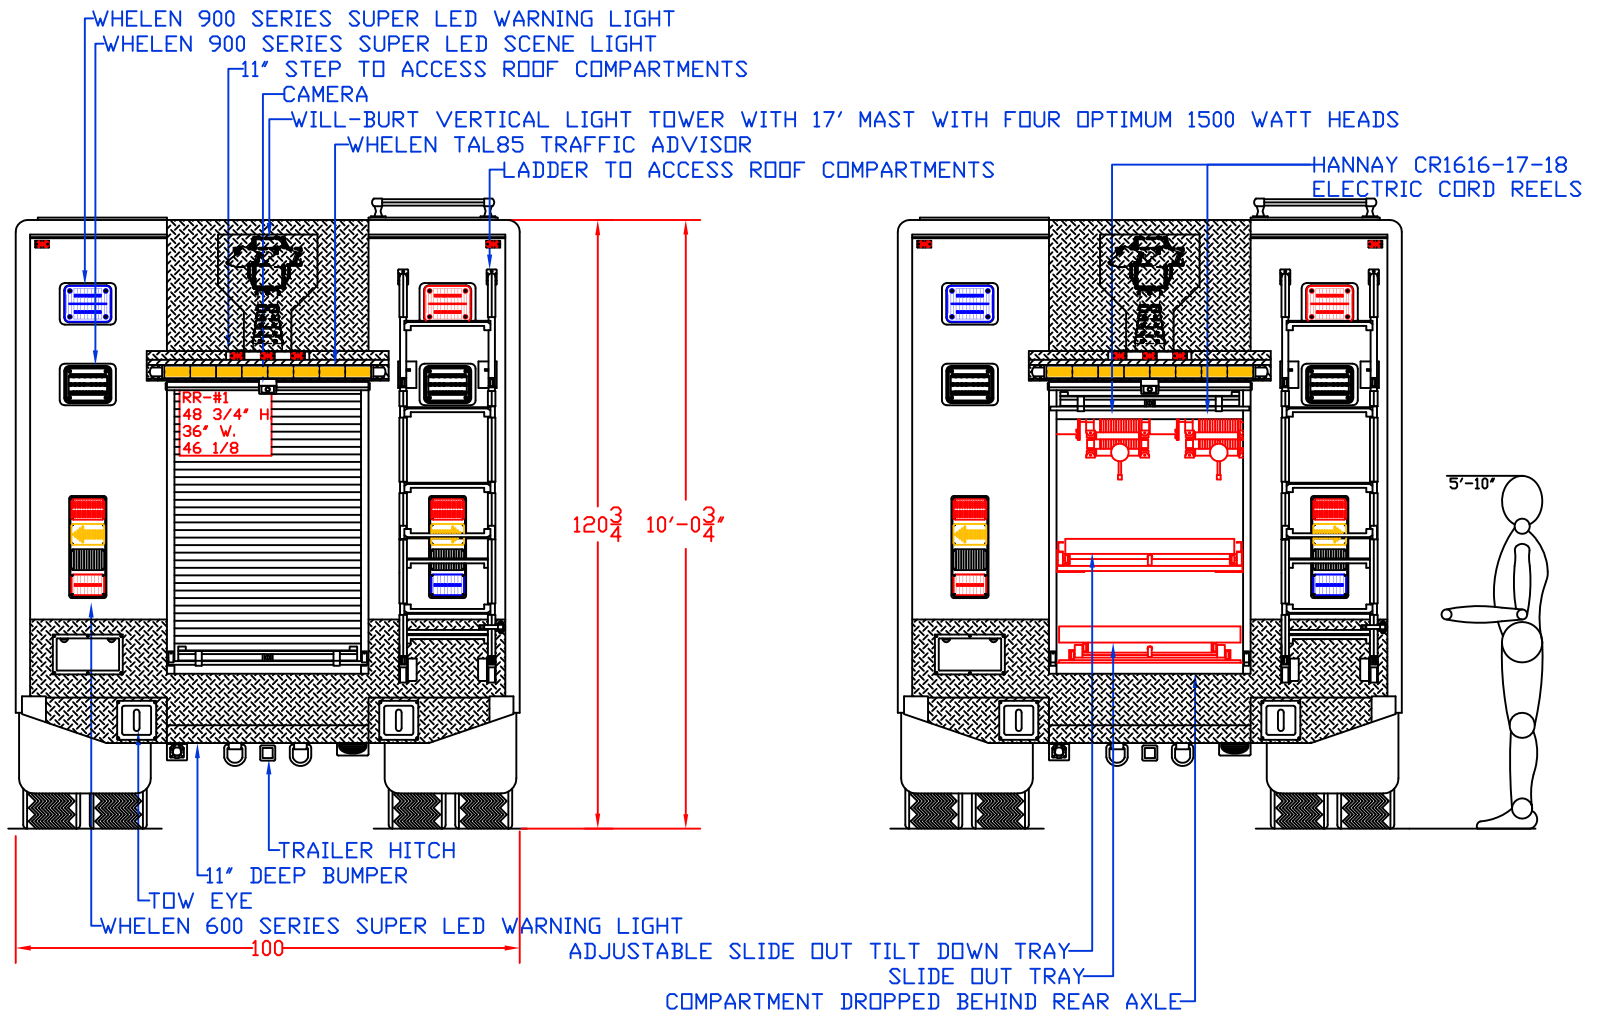

Maintainer Custom Bodies, Inc.
909 South East Street
Rock Rapids, IA 51246
mcbfire.com
(800) 843-4288 Toll Free
(712) 472-4725

CUSTOMER APPROVED BY:		
VEHICLE TYPE: HEAVY RESCUE	CHASSIS: FREIGHTLINER M2	
VIEW: REAR & REAR COMPARTMENT LAYOUT	BODY MAT'L: ALUMINUM	
SCALE: NTS	BODY LENGTH: 240"	
DRAWN BY: NRW	APPROVED BY:	
DATE: 12/16/2015	BODY STYLE:	
DWG NO.: ATLANTICIA	REVISION:	

PROPOSAL FOR: ATLANTIC, IOWA