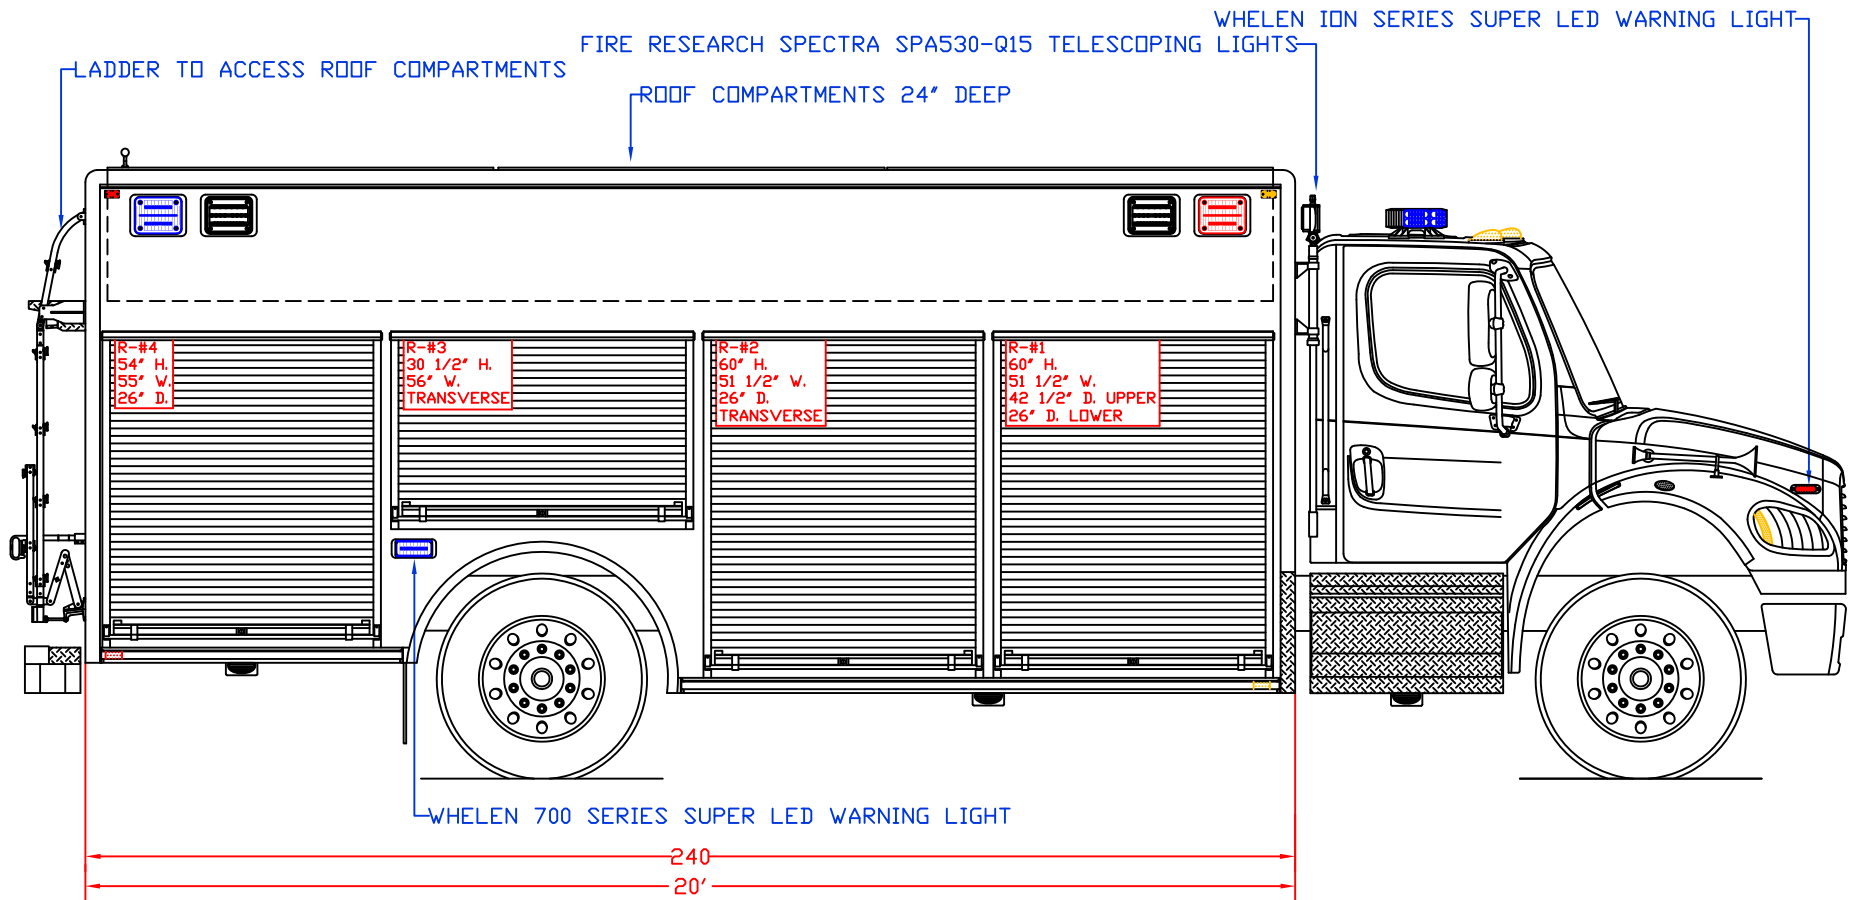

Maintainer Custom Bodies, Inc.
 909 South East Street
 Rock Rapids, IA 51246
 (800) 843-4288 Toll Free
 (712) 472-4725

mcbfire.com

CUSTOMER APPROVED BY:

VEHICLE TYPE: HEAVY RESCUE
 VIEW: STREETSIDE
 SCALE: NTS
 DRAWN BY: NRW
 DATE: 12/16/2015
 DWG NO.: ATLANTICIA

CHASSIS: FREIGHTLINER M2
 BODY MAT'L: ALUMINUM
 BODY LENGTH: 240"
 APPROVED BY:
 BODY STYLE:
 REVISION:

Maintainer *Custom Bodies, Inc.*
 909 South East Street
 Rock Rapids, IA 51246
 (800) 843-4288 Toll Free
 (712) 472-4725

mcbfire.com

CUSTOMER APPROVED BY:

VEHICLE TYPE: HEAVY RESCUE
 VIEW: CURBSIDE
 SCALE: NTS
 DRAWN BY: NRW
 DATE: 12/16/2015
 DWG NO.: ATLANTICIA

CHASSIS: FREIGHTLINER M2
 BODY MAT'L: ALUMINUM
 BODY LENGTH: 240"
 APPROVED BY:
 BODY STYLE:
 REVISION:

CUSTOMER APPROVED BY:

VEHICLE TYPE: HEAVY RESCUE
 VIEW: TOP
 SCALE: NTS
 DRAWN BY: NRW
 DATE: 12/16/2015
 DWG NO.: ATLANTICIA

CHASSIS: FREIGHTLINER M2
 BODY MAT'L: ALUMINUM
 BODY LENGTH: 240"
 APPROVED BY:
 BODY STYLE:
 REVISION: