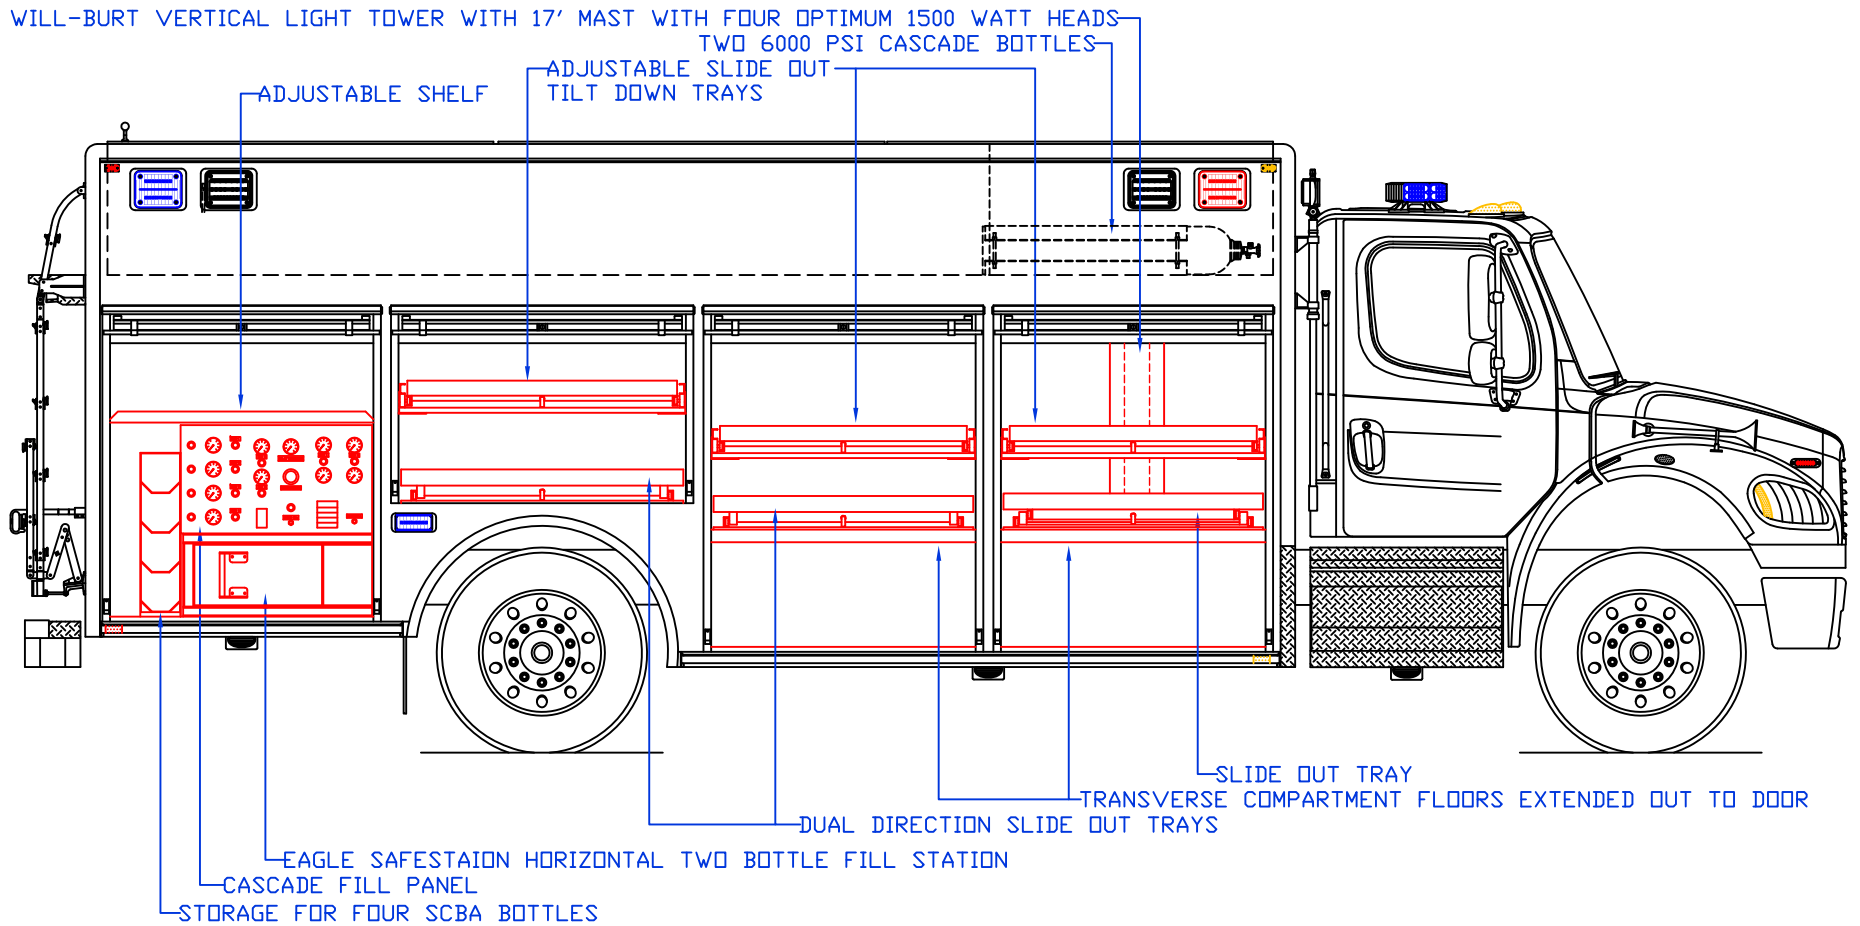

Maintainer Custom Bodies, Inc.
909 South East Street
Rock Rapids, IA 51246
(800) 843-4288 Toll Free
(712) 472-4725

mcbfire.com

CUSTOMER APPROVED BY:

VEHICLE TYPE: HEAVY RESCUE	CHASSIS: FREIGHTLINER M2
VIEW: CURBSIDE COMPARTMENT LAYOUT	BODY MAT'L: ALUMINUM
SCALE: NTS	BODY LENGTH: 240"
DRAWN BY: NRW	APPROVED BY:
DATE: 12/16/2015	BODY STYLE:
DWG NO.: ATLANTICIA	REVISION: