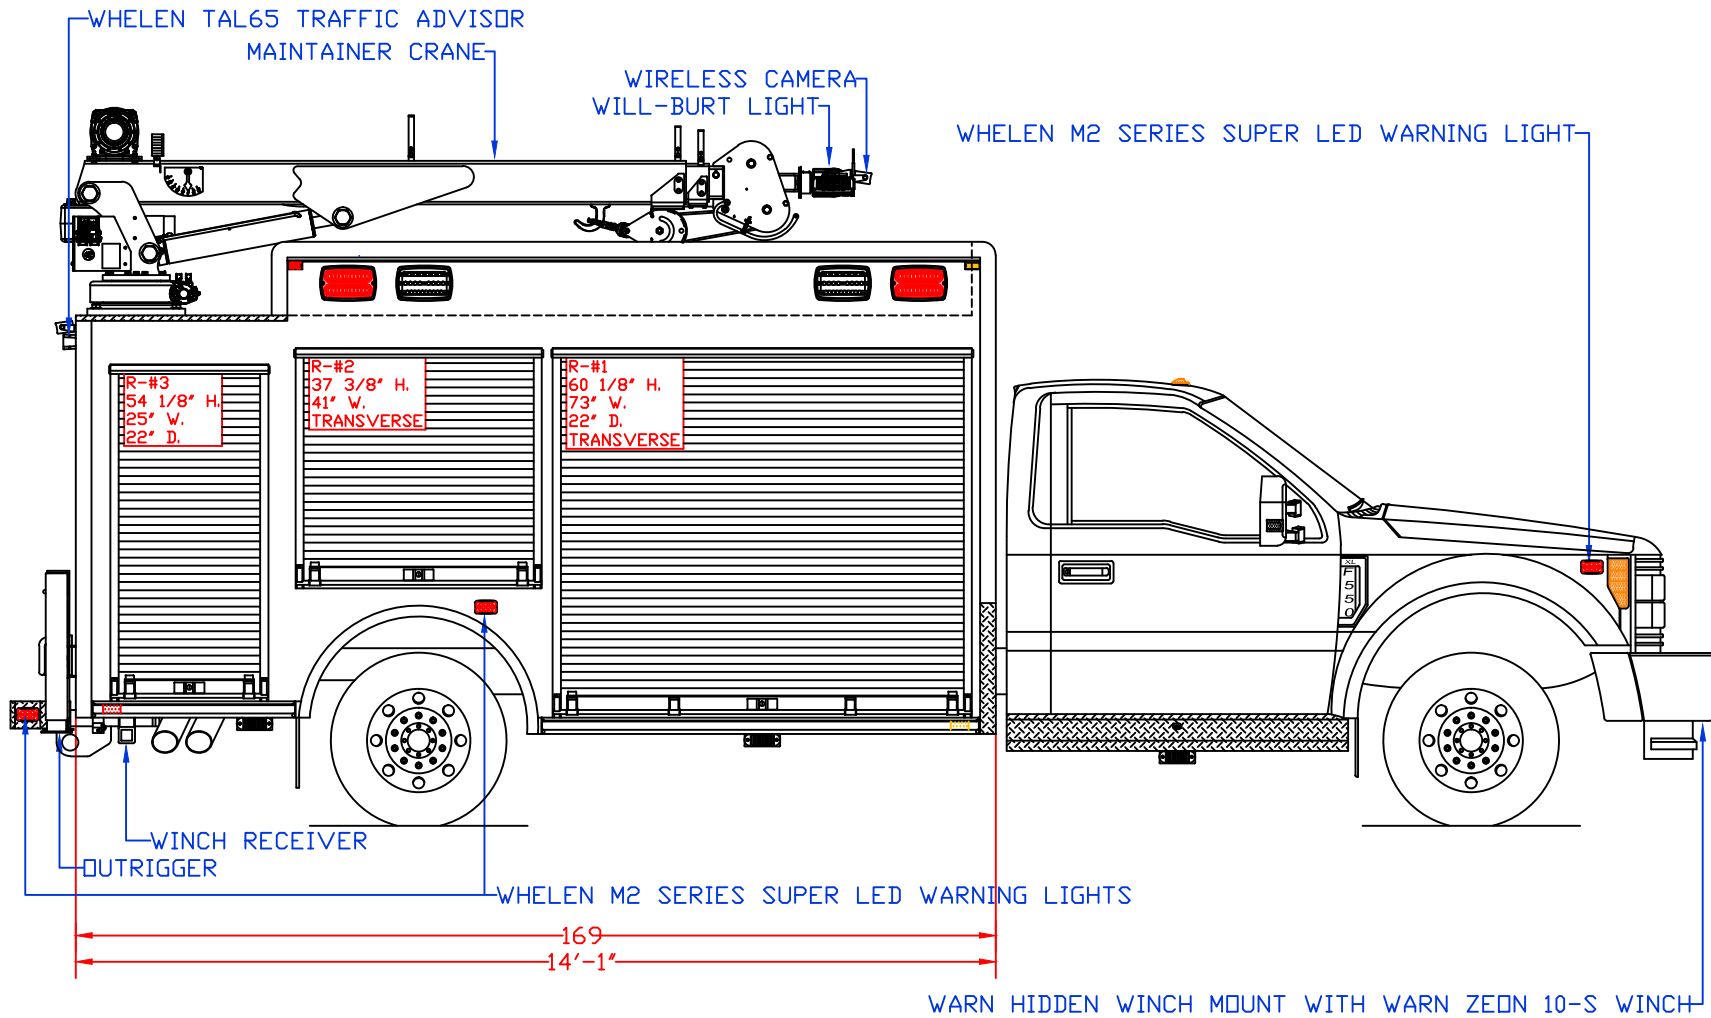

Maintainer Custom Bodies, Inc. mcbfire.com
909 South East Street (800) 843-4288 Toll Free
Rock Rapids, IA 51246 (712) 472-4725

PROPOSAL FOR: BIT PROS

CUSTOMER APPROVED BY:	PAINT CODE:
VEHICLE TYPE: CRANE RESCUE	CHASSIS: FORD F-550 REGULAR CAB 4X4
VIEW: CURBSIDE	BODY MAT'L: ALUMINUM
SCALE: NTS	BODY LENGTH: 169"
DRAWN BY: NRW	APPROVED BY:
DATE: 12/26/2018	BODY STYLE:
DWG NO.: BITPROSM321	REVISION:

NOTE: ALL DIMENSIONS ARE APPROXIMATE