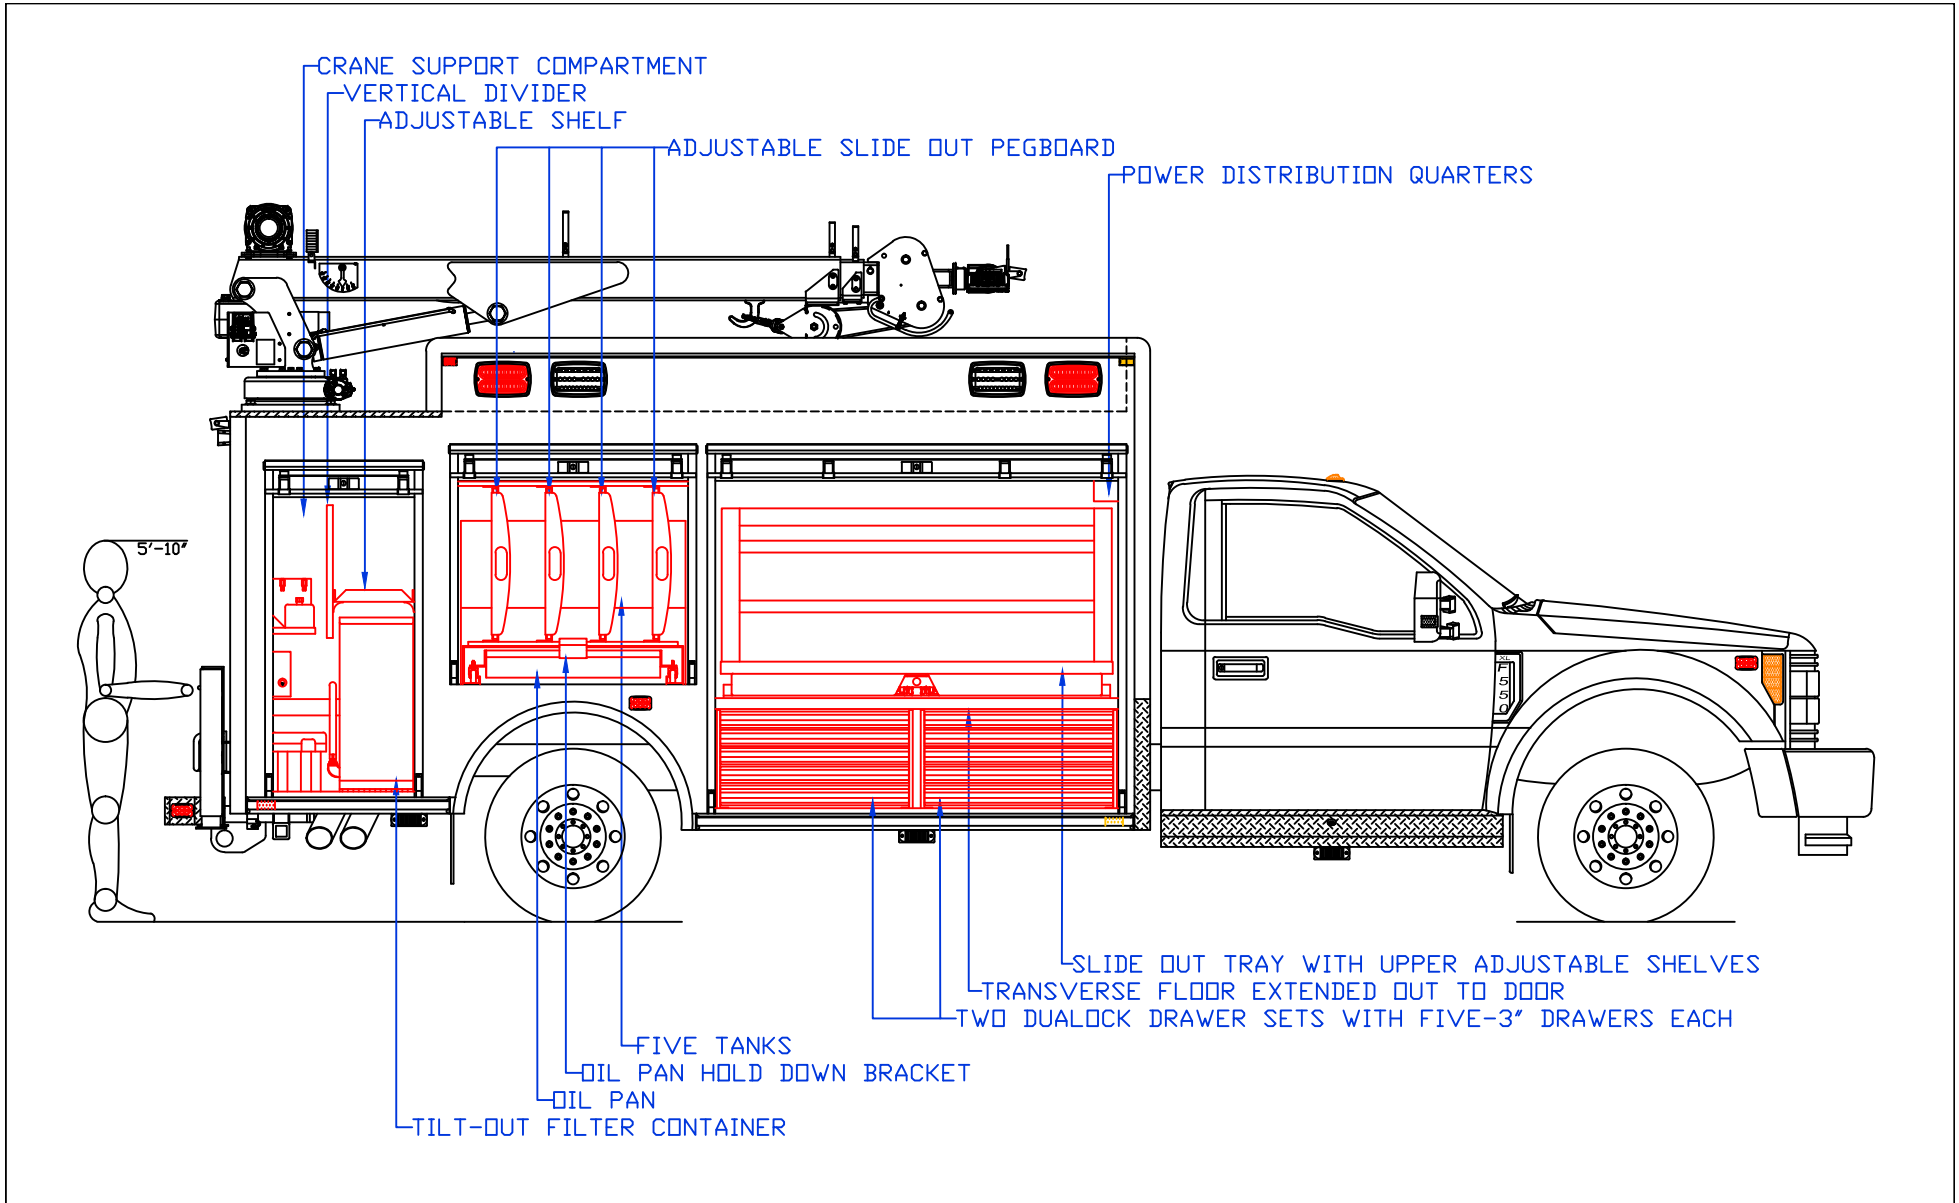

Maintainer Custom Bodies, Inc. *mcbfire.com*
909 South East Street (800) 843-4288 Toll Free
Rock Rapids, IA 51246 (712) 472-4725

CUSTOMER APPROVED BY:		PAINT CODE:
VEHICLE TYPE: CRANE RESCUE		CHASSIS: FORD F-550 REGULAR CAB 4X4
VIEW: CURBSIDE COMPARTMENT LAYOUT		BODY MAT'L: ALUMINUM
SCALE: NTS		BODY LENGTH: 169"
DRAWN BY: NRW		APPROVED BY:
DATE: 12/26/2018		BODY STYLE:
DWG NO.: BITPROSM321		REVISION:

PROPOSAL FOR: BIT PROS

NOTE: ALL DIMENSIONS ARE APPROXIMATE