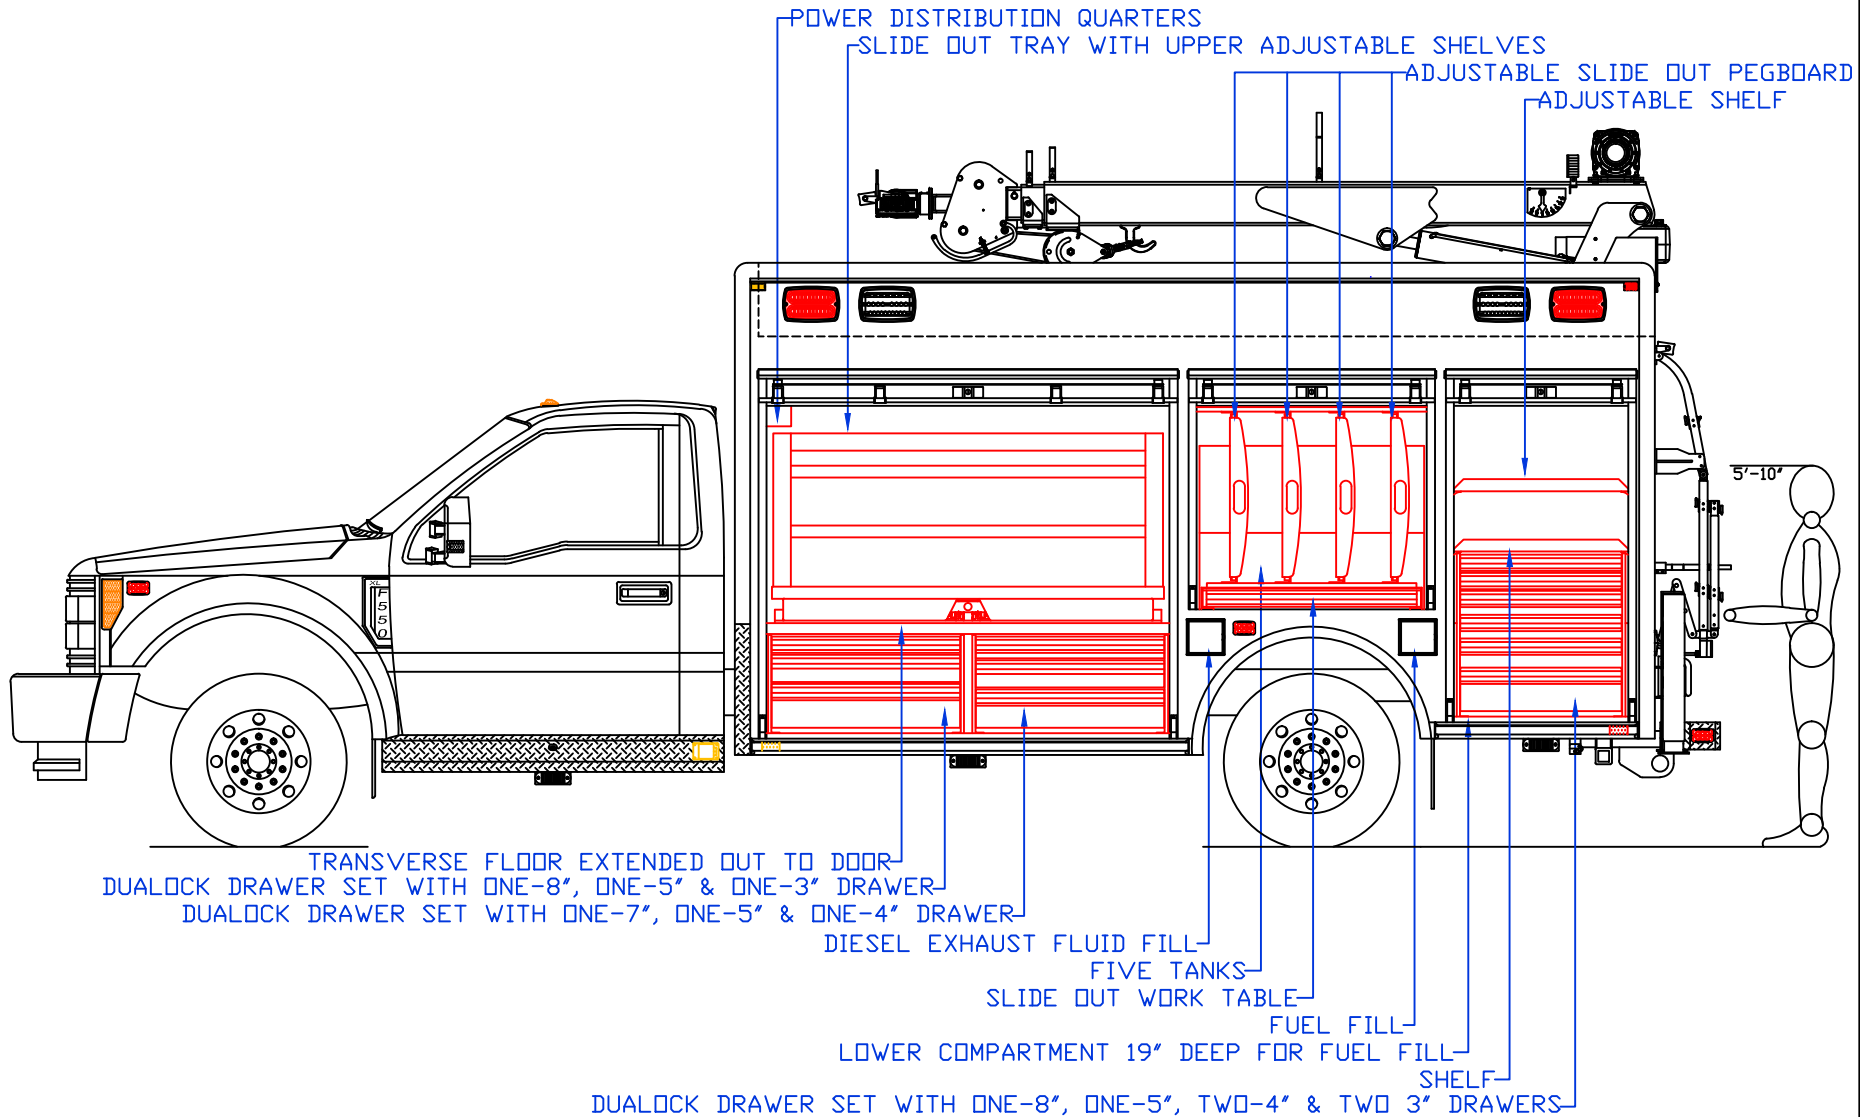

Maintainer Custom Bodies, Inc.
909 South East Street
Rock Rapids, IA 51246
(800) 843-4288 Toll Free
(712) 472-4725

mcbfire.com

CUSTOMER APPROVED BY:

PAINT CODE:

VEHICLE TYPE: CRANE RESCUE

CHASSIS: FORD F-550 REGULAR CAB 4X4

VIEW: STREETSIDE COMPARTMENT LAYOUT

BODY MAT'L: ALUMINUM

SCALE: NTS

BODY LENGTH: 169"

DRAWN BY: NRW

APPROVED BY:

DATE: 12/26/2018

BODY STYLE:

DWG NO.: BITPROSM321

REVISION:

PROPOSAL FOR: BIT PROS

NOTE: ALL DIMENSIONS ARE APPROXIMATE