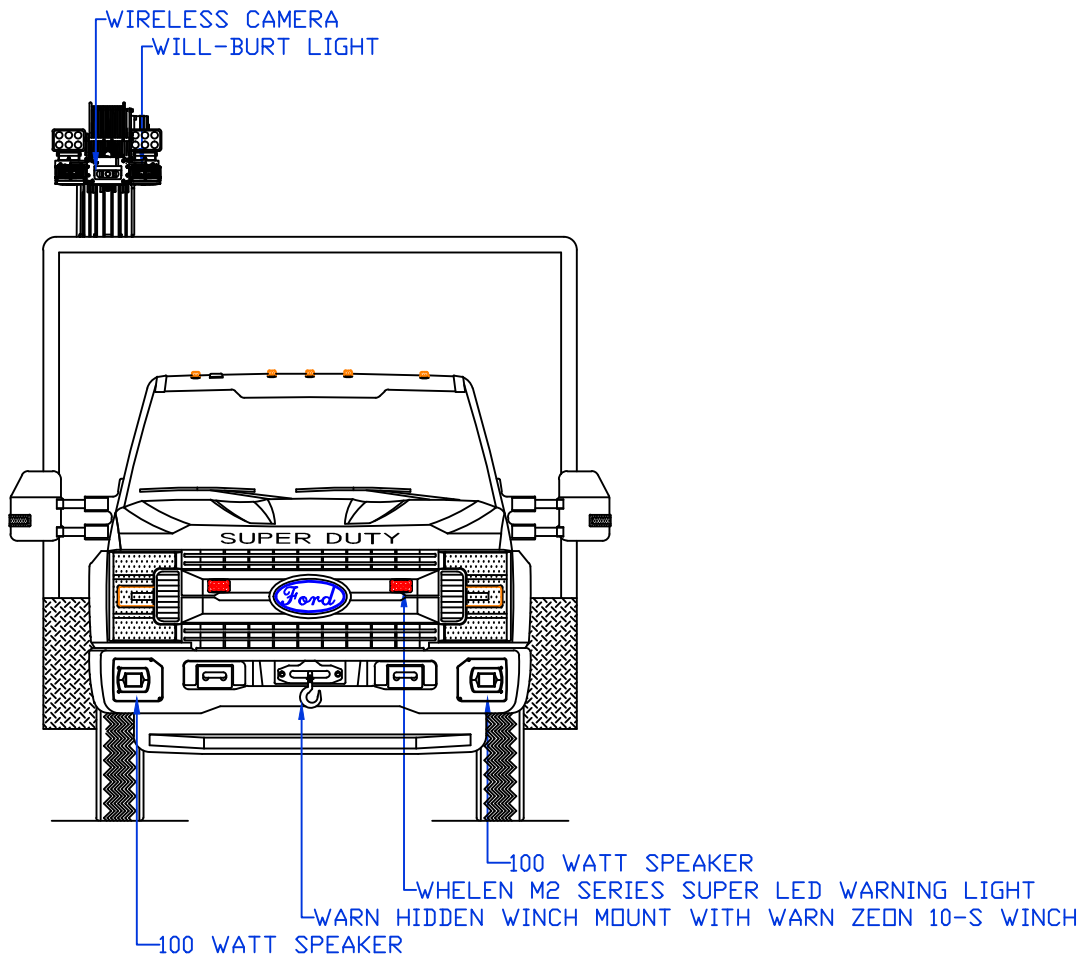

Maintainer *Custom Bodies, Inc.*
909 South East Street (800) 843-4288 Toll Free
Rock Rapids, IA 51246 (712) 472-4725

mcbfire.com

CUSTOMER APPROVED BY:		PAINT CODE:
VEHICLE TYPE: CRANE RESCUE	CHASSIS: FORD F-550 REGULAR CAB 4X4	
VIEW: FRONT	BODY MAT'L: ALUMINUM	
SCALE: NTS	BODY LENGTH: 169"	
DRAWN BY: NRW	APPROVED BY:	
DATE: 12/26/2018	BODY STYLE:	
DWG NO.: BITPROSM321	REVISION:	

PROPOSAL FOR: BIT PROS

NOTE: ALL DIMENSIONS ARE APPROXIMATE