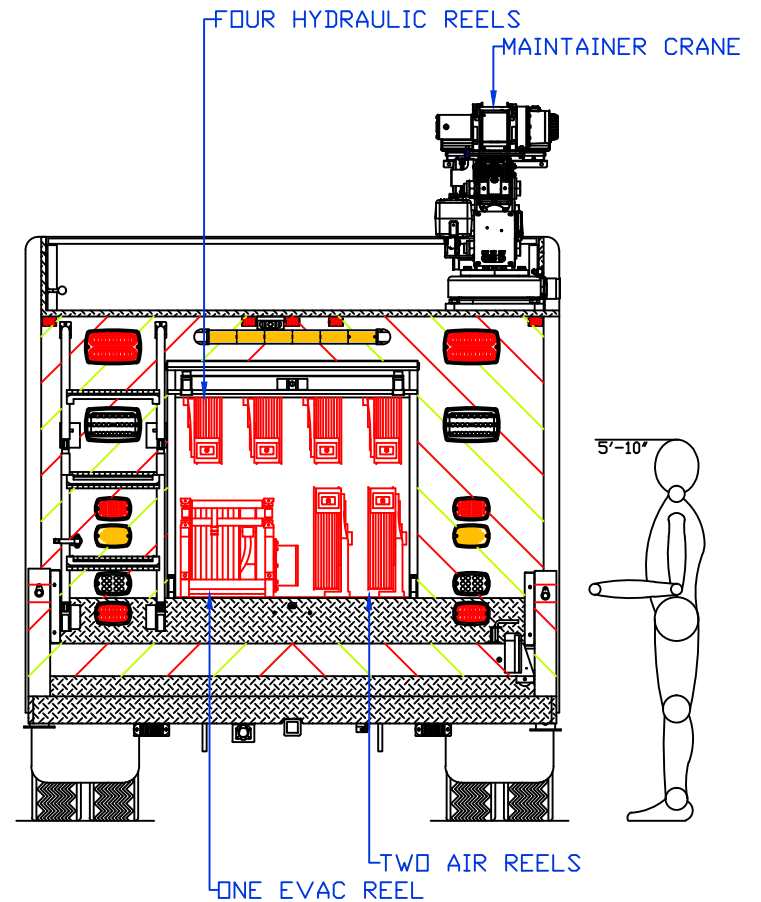

Maintainer Custom Bodies, Inc.
909 South East Street (800) 843-4288 Toll Free
Rock Rapids, IA 51246 (712) 472-4725

mcbfire.com

CUSTOMER APPROVED BY:		PAIN CODE:
VEHICLE TYPE: CRANE RESCUE		CHASSIS: FORD F-550 REGULAR CAB 4X4
VIEW: REAR & REAR COMPARTMENT LAYOUT		BODY MAT'L: ALUMINUM
SCALE: NTS		BODY LENGTH: 169"
DRAWN BY: NRW		APPROVED BY:
DATE: 12/26/2018		BODY STYLE:
DWG NO.: BITPROSM321		REVISION:

PROPOSAL FOR: BIT PROS

NOTE: ALL DIMENSIONS ARE APPROXIMATE