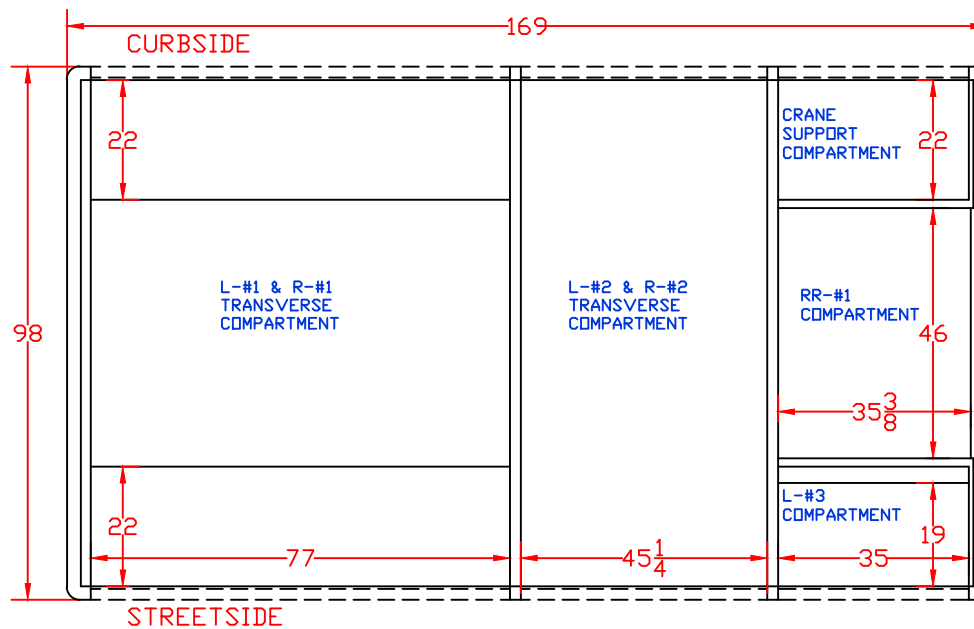

Maintainer Custom Bodies, Inc. mcbfire.com
909 South East Street (800) 843-4288 Toll Free
Rock Rapids, IA 51246 (712) 472-4725

PROPOSAL FOR: BIT PROS

CUSTOMER APPROVED BY:		PAINT CODE:	
VEHICLE TYPE: CRANE RESCUE	CHASSIS: FORD F-550 REGULAR CAB 4X4		
VIEW: TOP	BODY MAT'L: ALUMINUM		
SCALE: NTS	BODY LENGTH: 169"		
DRAWN BY: NRW	APPROVED BY:		
DATE: 12/26/2018	BODY STYLE:		
DWG NO.: BITPROSM321	REVISION:		

NOTE: ALL DIMENSIONS ARE APPROXIMATE