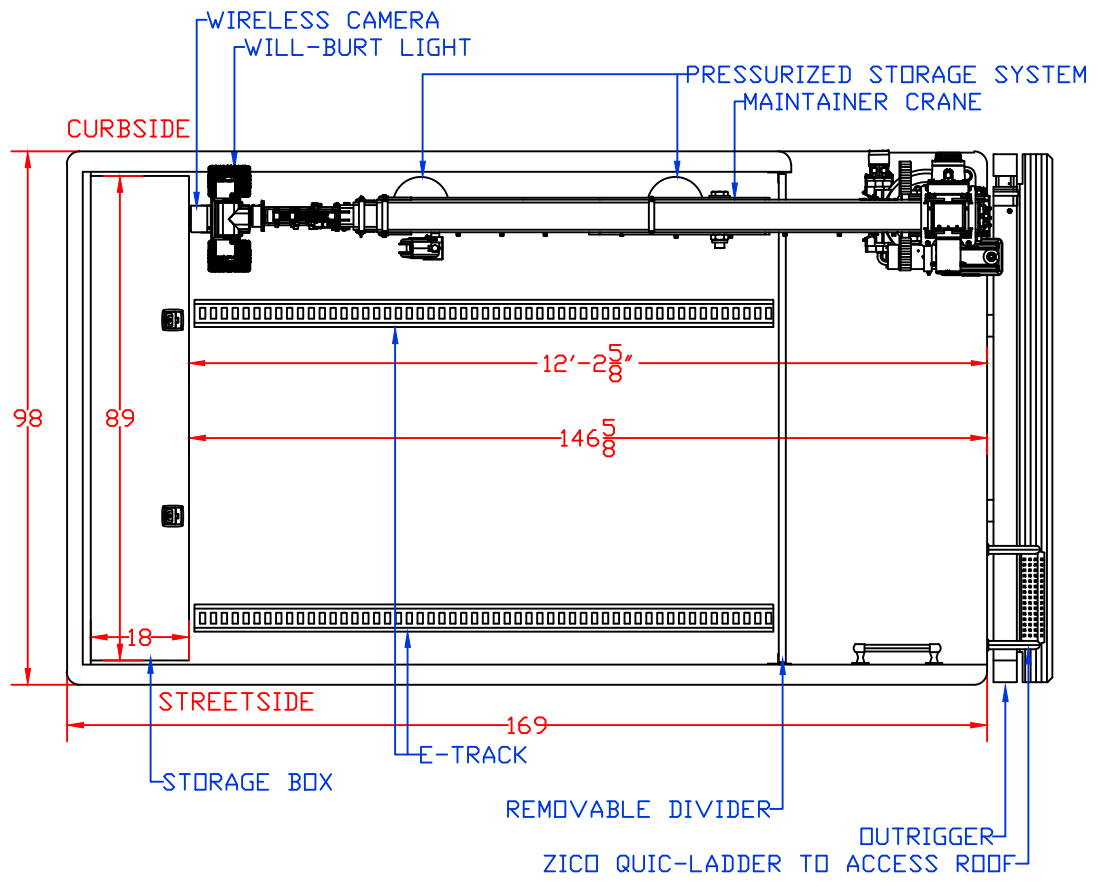

Maintainer Custom Bodies, Inc. mcbfire.com
909 South East Street (800) 843-4288 Toll Free
Rock Rapids, IA 51246 (712) 472-4725

PROPOSAL FOR: BIT PROS

CUSTOMER APPROVED BY:		PAINT CODE:
VEHICLE TYPE: CRANE RESCUE	CHASSIS: FORD F-550 REGULAR CAB 4X4	
VIEW: ROOF	BODY MAT'L: ALUMINUM	
SCALE: NTS	BODY LENGTH: 169"	
DRAWN BY: NRW	APPROVED BY:	
DATE: 12/26/2018	BODY STYLE:	
DWG NO.: BITPROSM321	REVISION:	

NOTE: ALL DIMENSIONS ARE APPROXIMATE