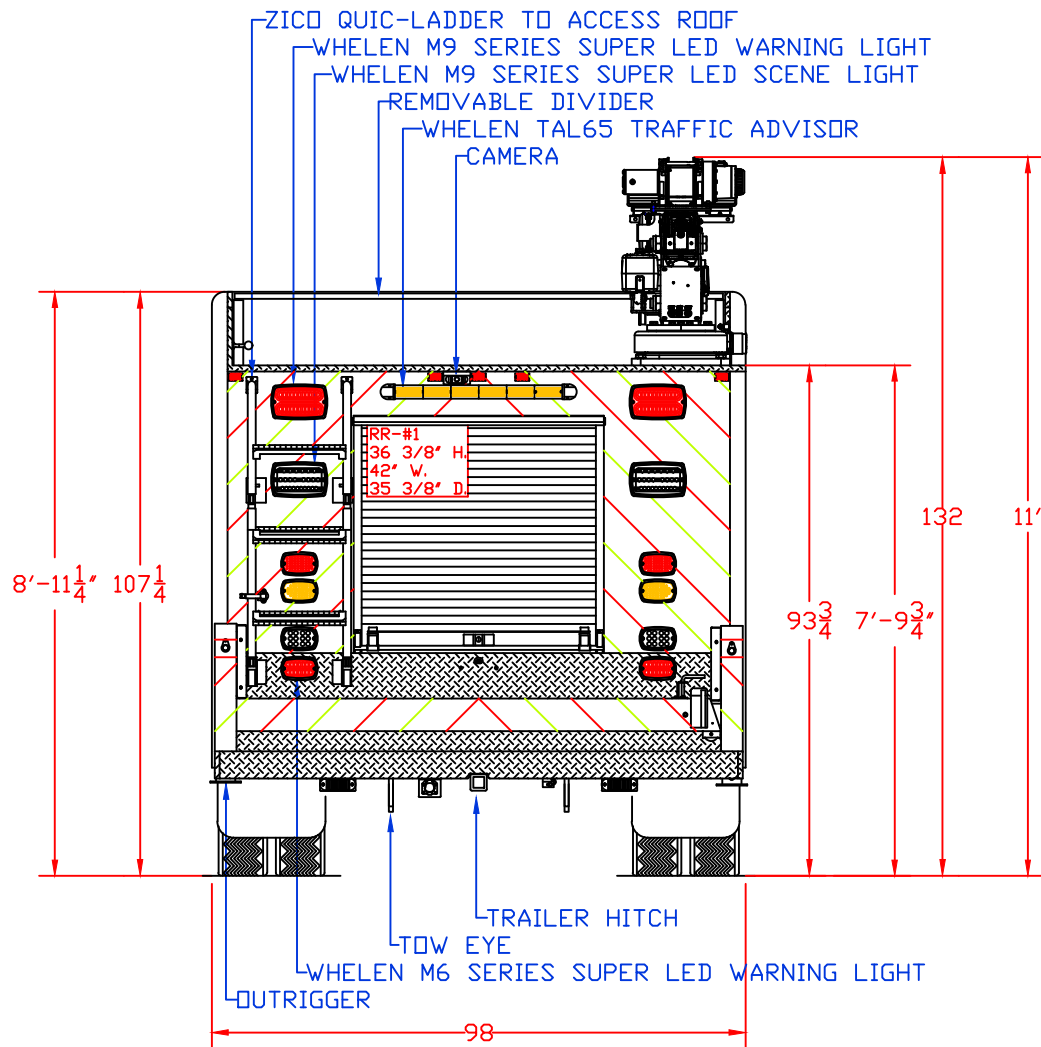

Maintainer Custom Bodies, Inc.
909 South East Street (800) 843-4288 Toll Free
Rock Rapids, IA 51246 (712) 472-4725

mcbfire.com

CUSTOMER APPROVED BY:		PAIN CODE:
VEHICLE TYPE: CRANE RESCUE		CHASSIS: FORD F-550 REGULAR CAB 4X4
VIEW: REAR & REAR COMPARTMENT LAYOUT		BODY MAT'L: ALUMINUM
SCALE: NTS		BODY LENGTH: 169"
DRAWN BY: NRW		APPROVED BY:
DATE: 12/26/2018		BODY STYLE:
DWG NO.: BITPROSM321		REVISION:

PROPOSAL FOR: BIT PROS

NOTE: ALL DIMENSIONS ARE APPROXIMATE