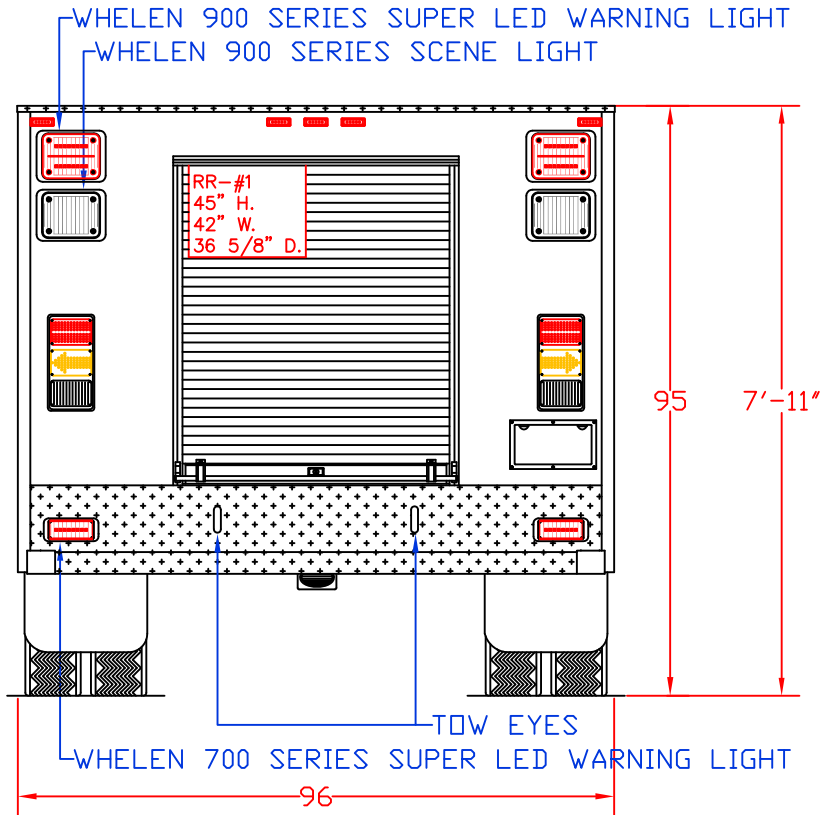

Maintainer Custom Bodies, Inc.

909 So. East St. 800-843-4288 Toll Free
Rock Rapids, Ia. 51246 712-472-4725 Phone

CUSTOMER APPROVED BY: _____

VEHICLE TYPE: RESCUE	CHASSIS: FORD F-550 EXTENDED CAB
VIEW: REAR & REAR COMPARTMENT LAYOUT	BODY MAT'L: ALUMINUM
SCALE: NTS	BODY LENGTH: 144"
DRAWN BY: NRW	APPROVED BY:
DATE: 1/29/2013	BODY STYLE:
DWG NO.: PERFORMERDEMO	REVISION:

PROPOSAL FOR: CRESTWOOD, MISSOURI