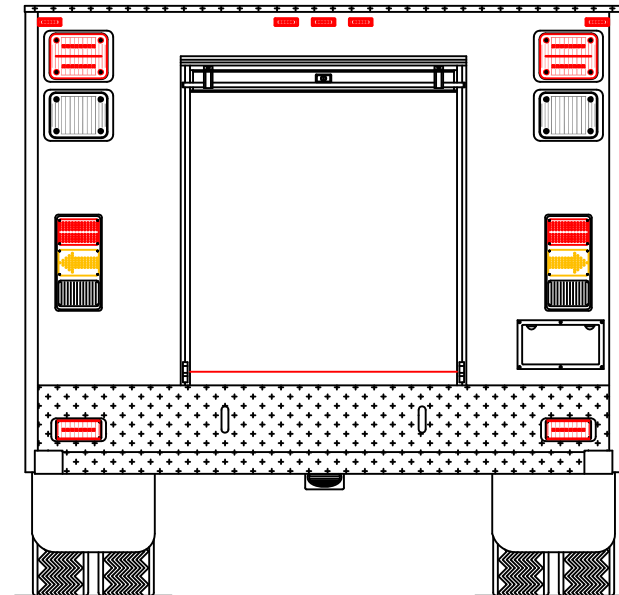

Maintainer Custom Bodies, Inc.

909 So. East St. 800-843-4288 Toll Free
Rock Rapids, Ia. 51246 712-472-4725 Phone

CUSTOMER APPROVED BY: _____

VEHICLE TYPE: RESCUE	CHASSIS: FORD F-550 EXTENDED CAB
VIEW: REAR & REAR COMPARTMENT LAYOUT	BODY MAT'L: ALUMINUM
SCALE: NTS	BODY LENGTH: 144"
DRAWN BY: NRW	APPROVED BY:
DATE: 1/29/2013	BODY STYLE:
DWG NO.: PERFORMERDEMO	REVISION:

PROPOSAL FOR: CRESTWOOD, MISSOURI