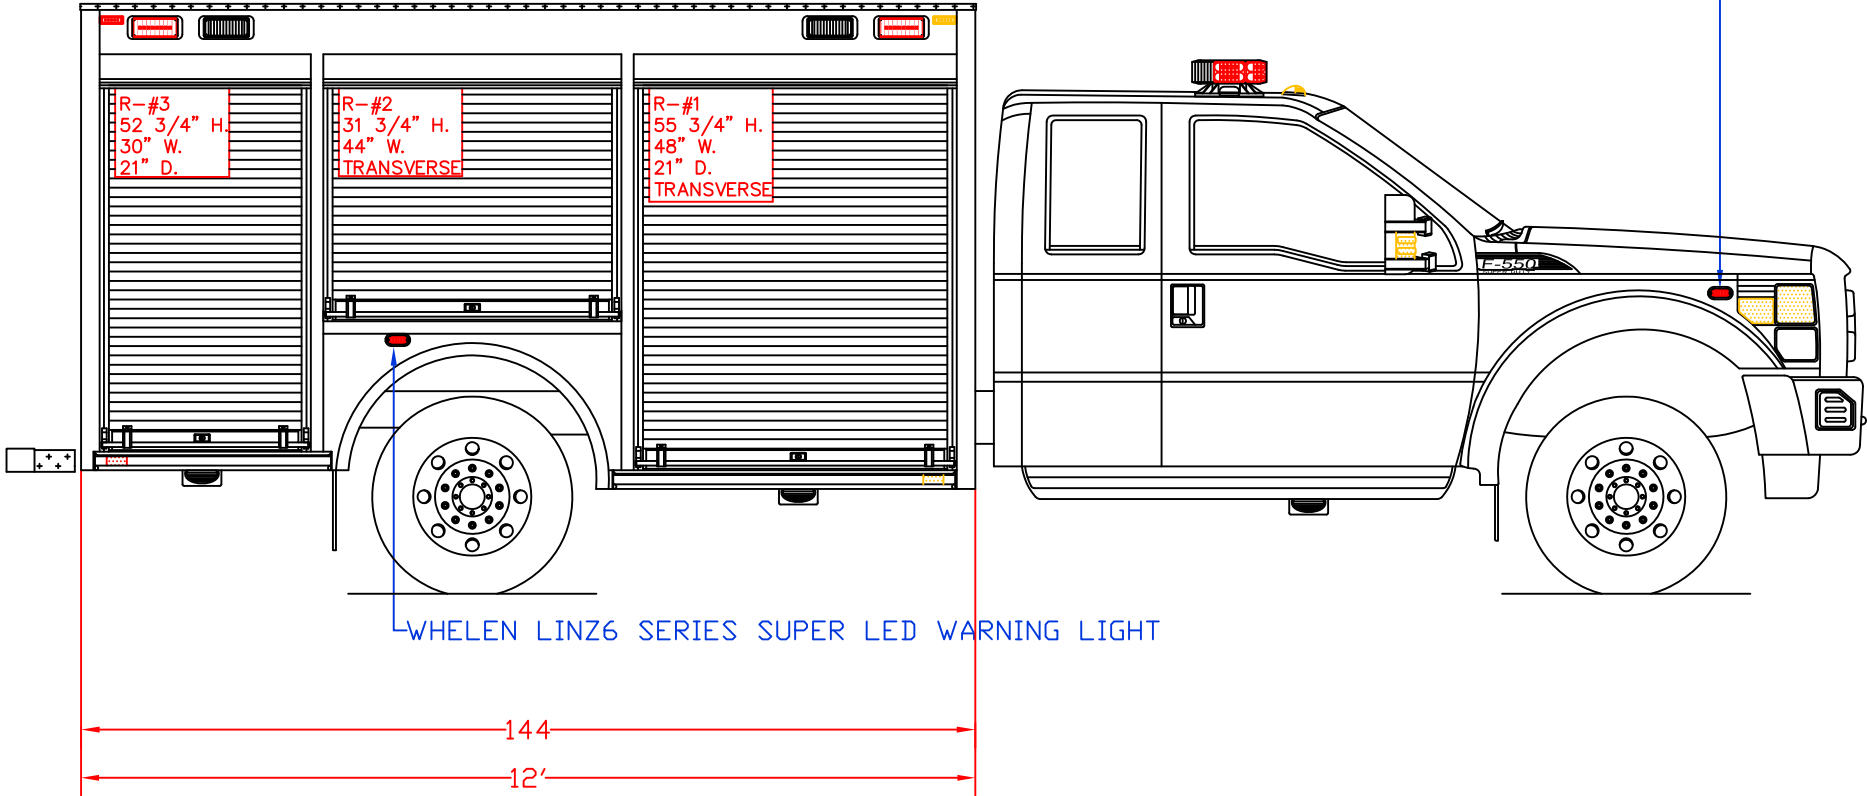

WHELEN LINZ6 SERIES SUPER LED WARNING LIGHT

Maintainer Custom Bodies, Inc.

909 So. East St. 800-843-4288 Toll Free
Rock Rapids, Ia. 51246 712-472-4725 Phone

CUSTOMER APPROVED BY:

VEHICLE TYPE: RESCUE	CHASSIS: FORD F-550 EXTENDED CAB
VIEW: CURBSIDE	BODY MAT'L: ALUMINUM
SCALE: NTS	BODY LENGTH: 144"
DRAWN BY: NRW	APPROVED BY:
DATE: 1/29/2013	BODY STYLE:
DWG NO.: PERFORMERDEMO	REVISION:

PROPOSAL FOR: CRESTWOOD, MISSOURI