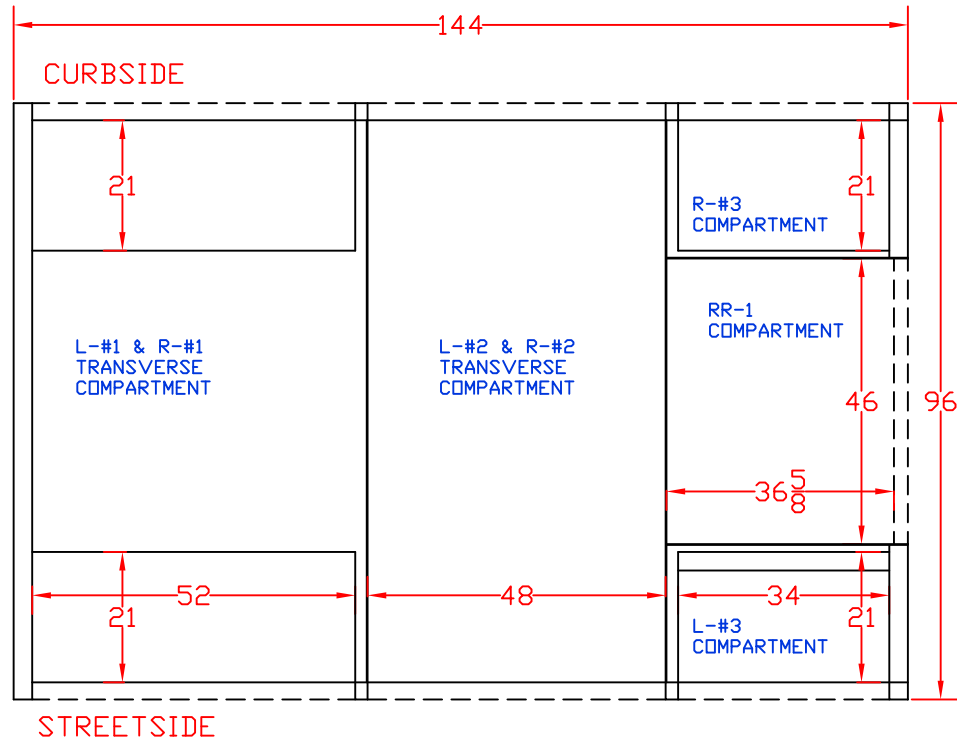

Maintainer Custom Bodies, Inc.

909 So. East St. 800-843-4288 Toll Free
Rock Rapids, Ia. 51246 712-472-4725 Phone

CUSTOMER APPROVED BY:

VEHICLE TYPE: RESCUE	CHASSIS: FORD F-550 EXTENDED CAB
VIEW: TOP	BODY MAT'L: ALUMINUM
SCALE: NTS	BODY LENGTH: 144"
DRAWN BY: NRW	APPROVED BY:
DATE: 1/29/2013	BODY STYLE:
DWG NO.: PERFORMERDEMO	REVISION:

PROPOSAL FOR: CRESTWOOD, MISSOURI