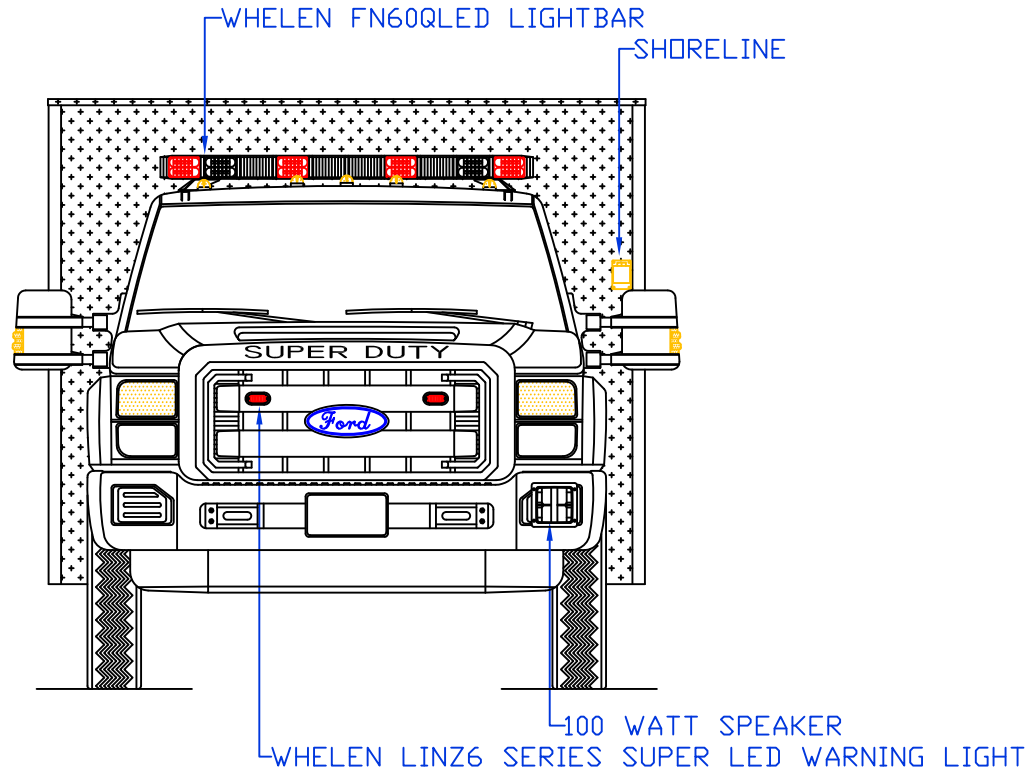

Maintainer Custom Bodies, Inc.

909 So. East St. 800-843-4288 Toll Free
Rock Rapids, Ia. 51246 712-472-4725 Phone

CUSTOMER APPROVED BY:

VEHICLE TYPE: RESCUE	CHASSIS: FORD F-550 EXTENDED CAB
VIEW: FRONT	BODY MAT'L: ALUMINUM
SCALE: NTS	BODY LENGTH: 144"
DRAWN BY: NRW	APPROVED BY:
DATE: 1/29/2013	BODY STYLE:
DWG NO.: PERFORMERDEMO	REVISION:

PROPOSAL FOR: CRESTWOOD, MISSOURI