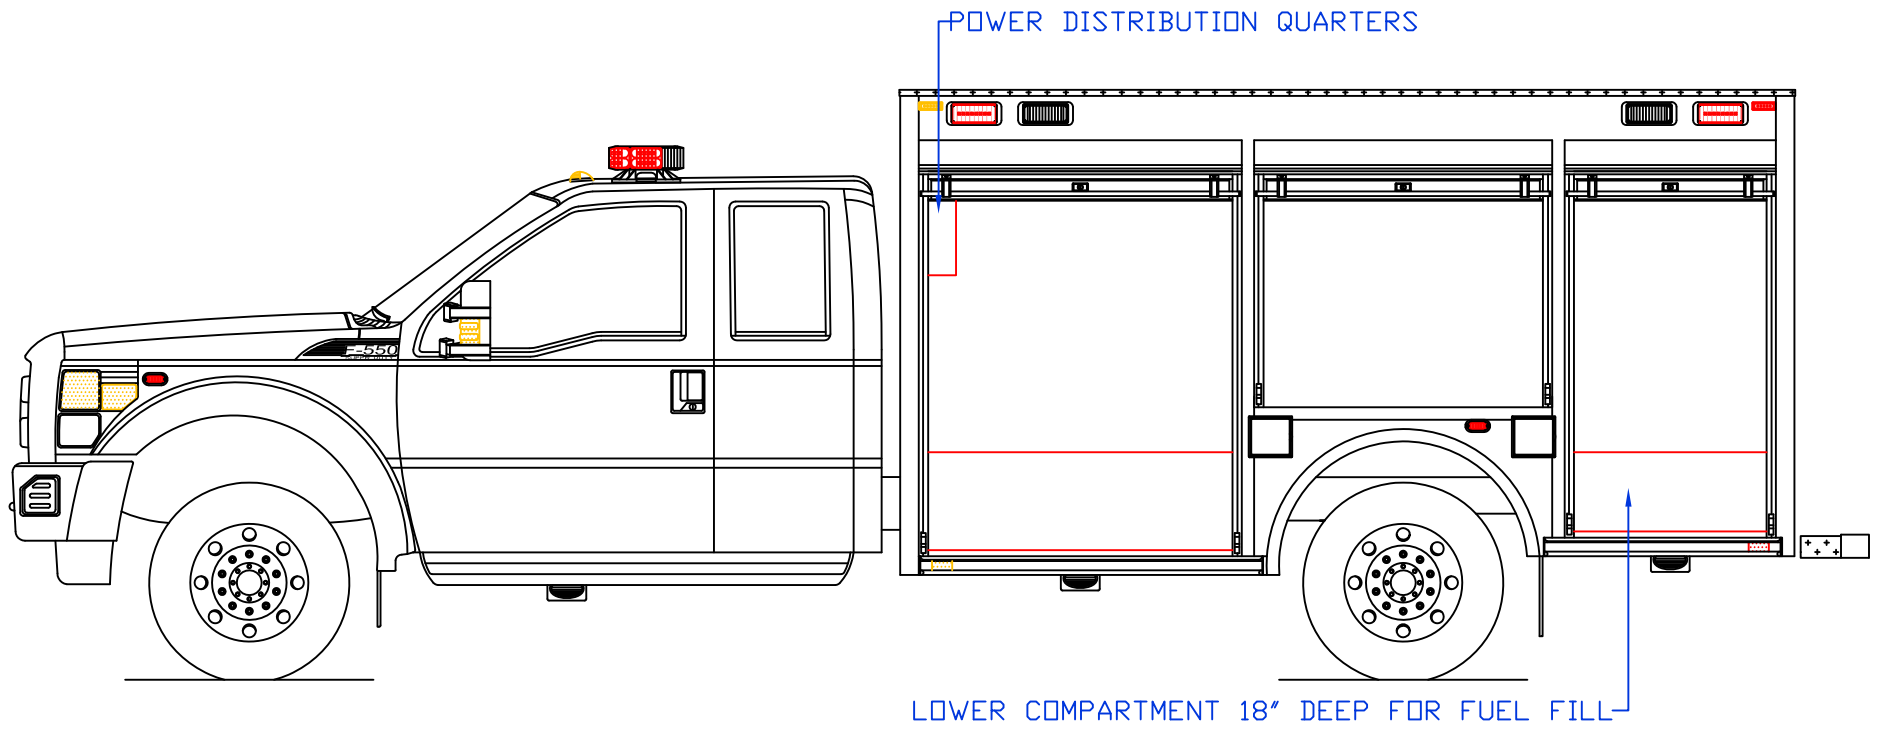

CUSTOMER APPROVED BY: _____

VEHICLE TYPE: RESCUE	CHASSIS: FORD F-550 EXTENDED CAB
VIEW: STREETSIDE COMPARTMENT LAYOUT	BODY MAT'L: ALUMINUM
SCALE: NTS	BODY LENGTH: 144"
DRAWN BY: NRW	APPROVED BY:
DATE: 1/29/2013	BODY STYLE:
DWG NO.: PERFORMERDEMO	REVISION:

Maintainer Custom Bodies, Inc.

909 So. East St. 800-843-4288 Toll Free
Rock Rapids, Ia. 51246 712-472-4725 Phone

PROPOSAL FOR: CRESTWOOD, MISSOURI