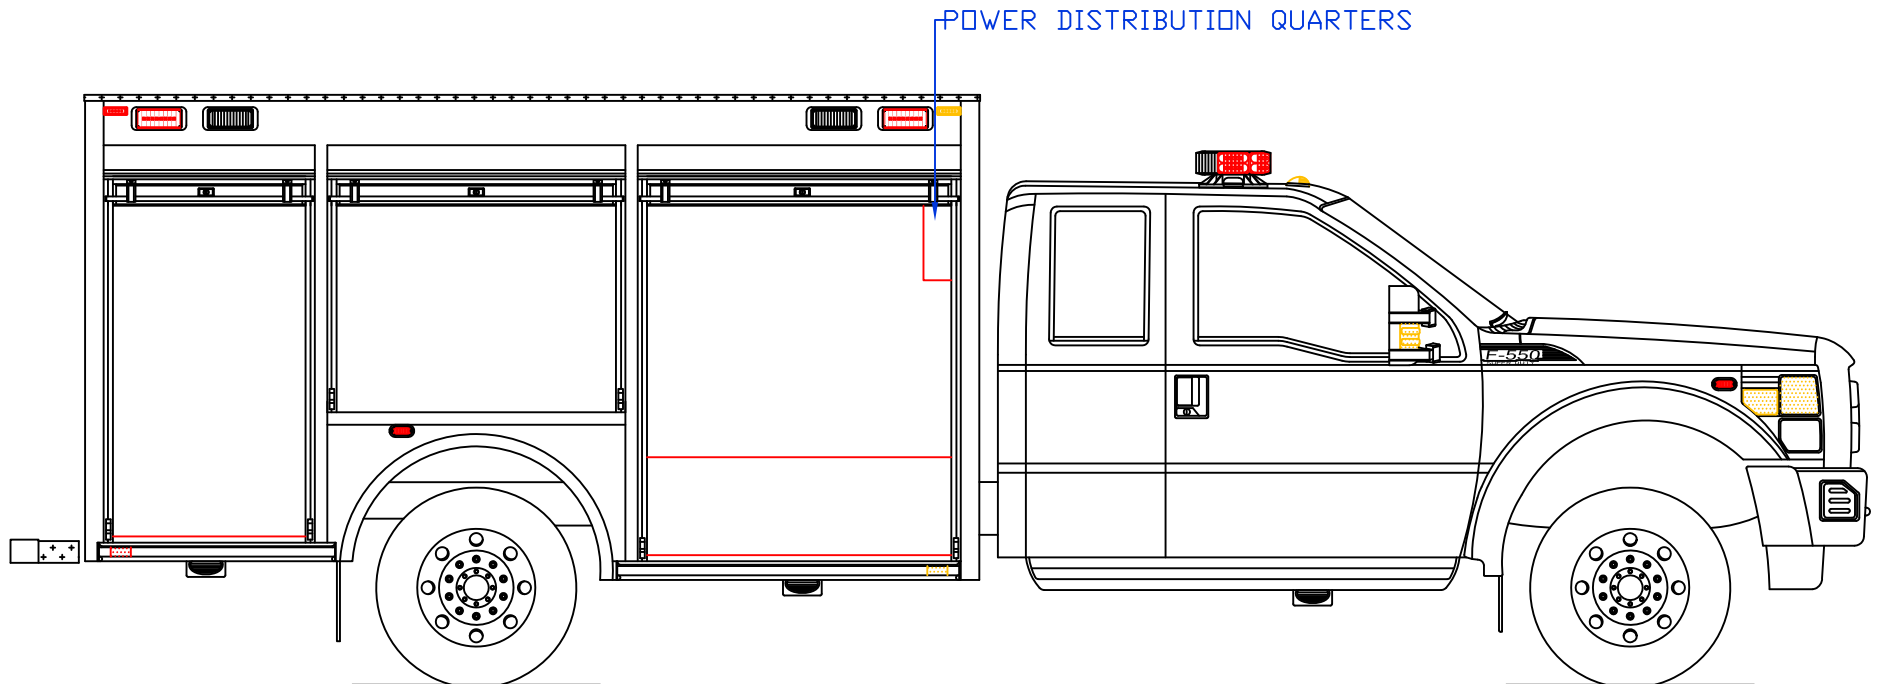

Maintainer Custom Bodies, Inc.

909 So. East St. 800-843-4288 Toll Free
Rock Rapids, Ia. 51246 712-472-4725 Phone

CUSTOMER APPROVED BY: _____

VEHICLE TYPE: RESCUE	CHASSIS: FORD F-550 EXTENDED CAB
VIEW: CURBSIDE COMPARTMENT LAYOUT	BODY MAT'L: ALUMINUM
SCALE: NTS	BODY LENGTH: 144"
DRAWN BY: NRW	APPROVED BY:
DATE: 1/29/2013	BODY STYLE:
DWG NO.: PERFORMERDEMO	REVISION:

PROPOSAL FOR: CRESTWOOD, MISSOURI