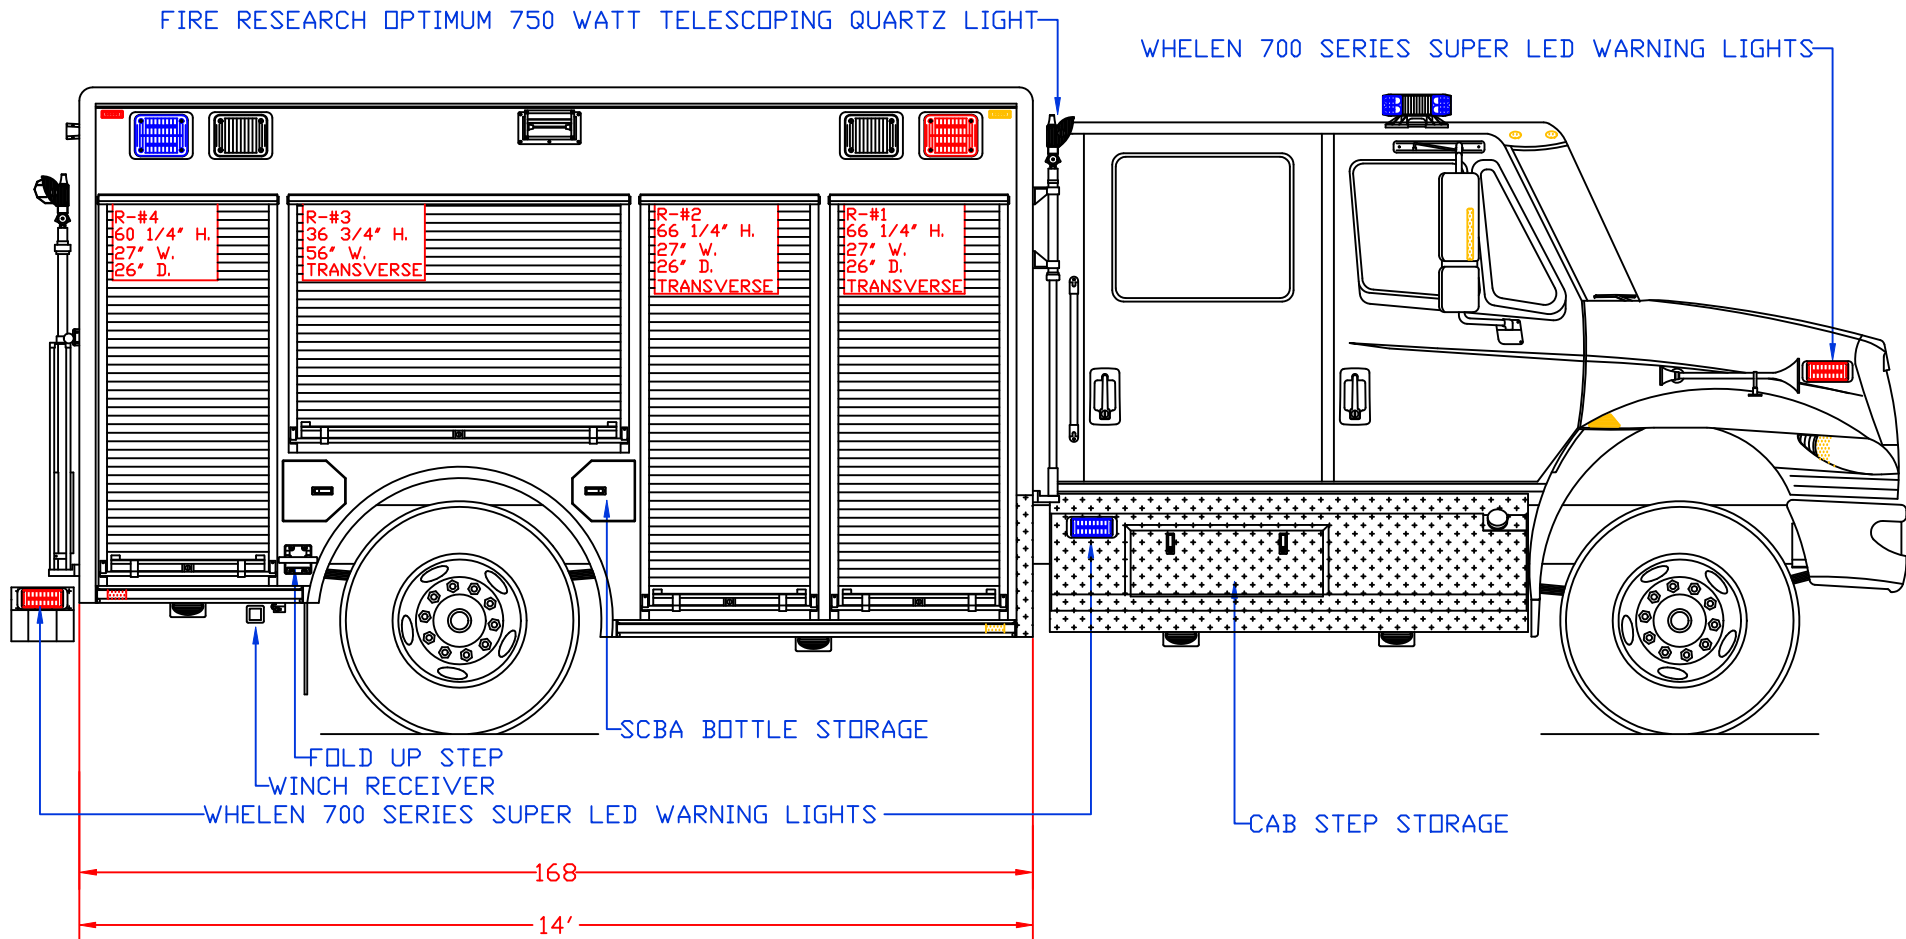

**Maintainer Custom Bodies, Inc.**

909 So. East St. 800-843-4288 Toll Free  
 Rock Rapids, Ia. 51246 712-472-4725 Phone

PROPOSAL FOR: FAIRFAX, IOWA FIRE DEPARTMENT

CUSTOMER APPROVED BY:

VEHICLE TYPE: HEAVY RESCUE	CHASSIS: INT'L 4400 CREW CAB
VIEW: STREETSIDE	BODY MAT'L: ALUMINUM
SCALE: NTS	BODY LENGTH: 168"
DRAWN BY: NRW	APPROVED BY:
DATE: 6/1/2012	BODY STYLE:
DWG NO.: FAIRFAXIA	REVISION:

**Maintainer Custom Bodies, Inc.**  
 909 So. East St. 800-843-4288 Toll Free  
 Rock Rapids, Ia. 51246 712-472-4725 Phone

PROPOSAL FOR: FAIRFAX, IOWA FIRE DEPARTMENT

CUSTOMER APPROVED BY:

VEHICLE TYPE: HEAVY RESCUE	CHASSIS: INT'L 4400 CREW CAB
VIEW: CURBSIDE	BODY MAT'L: ALUMINUM
SCALE: NTS	BODY LENGTH: 168"
DRAWN BY: NRW	APPROVED BY:
DATE: 6/1/2012	BODY STYLE:
DWG NO.: FAIRFAXIA	REVISION:

**Maintainer Custom Bodies, Inc.**  
 909 So. East St. 800-843-4288 Toll Free  
 Rock Rapids, Ia. 51246 712-472-4725 Phone

PROPOSAL FOR: FAIRFAX, IOWA FIRE DEPARTMENT

<b>CUSTOMER APPROVED BY:</b>		
VEHICLE TYPE:HEAVY RESCUE	CHASSIS: INT'L 4400 CREW CAB	
VIEW: REAR & REAR COMPARTMENT LAYOUT	BODY MAT'L: ALUMINUM	
SCALE: NTS	BODY LENGTH:168"	
DRAWN BY: NRW	APPROVED BY:	
DATE: 6/1/2012	BODY STYLE:	
DWG NO.: FAIRFAXIA	REVISION:	

**CUSTOMER APPROVED BY:**

VEHICLE TYPE:HEAVY RESCUE	CHASSIS: INT'L 4400 CREW CAB
VIEW: STREETSIDE COMPARTMENT LAYOUT	BODY MAT'L: ALUMINUM
SCALE: NTS	BODY LENGTH:168"
DRAWN BY: NRW	APPROVED BY:
DATE: 6/1/2012	BODY STYLE:
DWG NO.: FAIRFAXIA	REVISION: