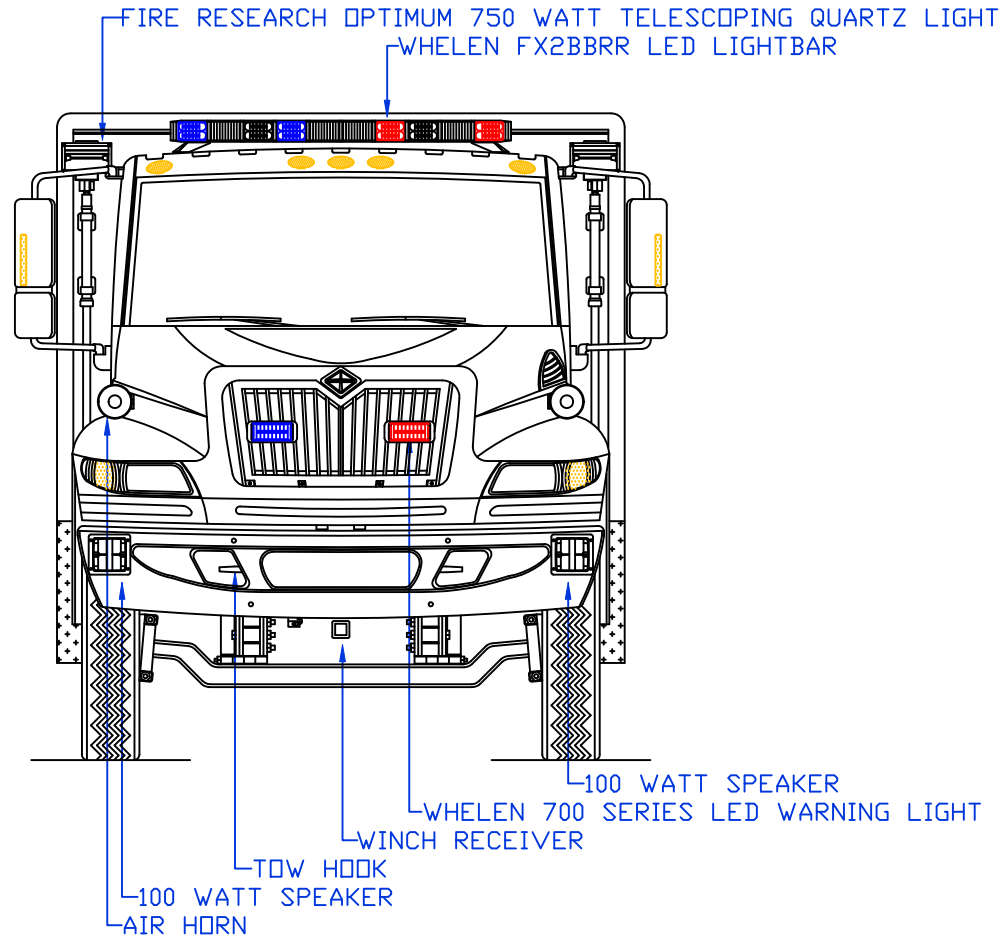

**Maintainer Custom Bodies, Inc.**  
 909 So. East St. 800-843-4288 Toll Free  
 Rock Rapids, Ia. 51246 712-472-4725 Phone

PROPOSAL FOR: FAIRFAX, IOWA FIRE DEPARTMENT

CUSTOMER APPROVED BY:

VEHICLE TYPE: HEAVY RESCUE	CHASSIS: INT'L 4400 CREW CAB
VIEW: CURBSIDE	BODY MAT'L: ALUMINUM
SCALE: NTS	BODY LENGTH: 168"
DRAWN BY: NRW	APPROVED BY:
DATE: 6/1/2012	BODY STYLE:
DWG NO.: FAIRFAXIA	REVISION:

**Maintainer Custom Bodies, Inc.**  
 909 So. East St. 800-843-4288 Toll Free  
 Rock Rapids, Ia. 51246 712-472-4725 Phone

PROPOSAL FOR: FAIRFAX, IOWA FIRE DEPARTMENT

<b>CUSTOMER APPROVED BY:</b>		
VEHICLE TYPE:HEAVY RESCUE	CHASSIS: INT'L 4400 CREW CAB	
VIEW: REAR & REAR COMPARTMENT LAYOUT	BODY MAT'L: ALUMINUM	
SCALE: NTS	BODY LENGTH:168"	
DRAWN BY: NRW	APPROVED BY:	
DATE: 6/1/2012	BODY STYLE:	
DWG NO.: FAIRFAXIA	REVISION:	