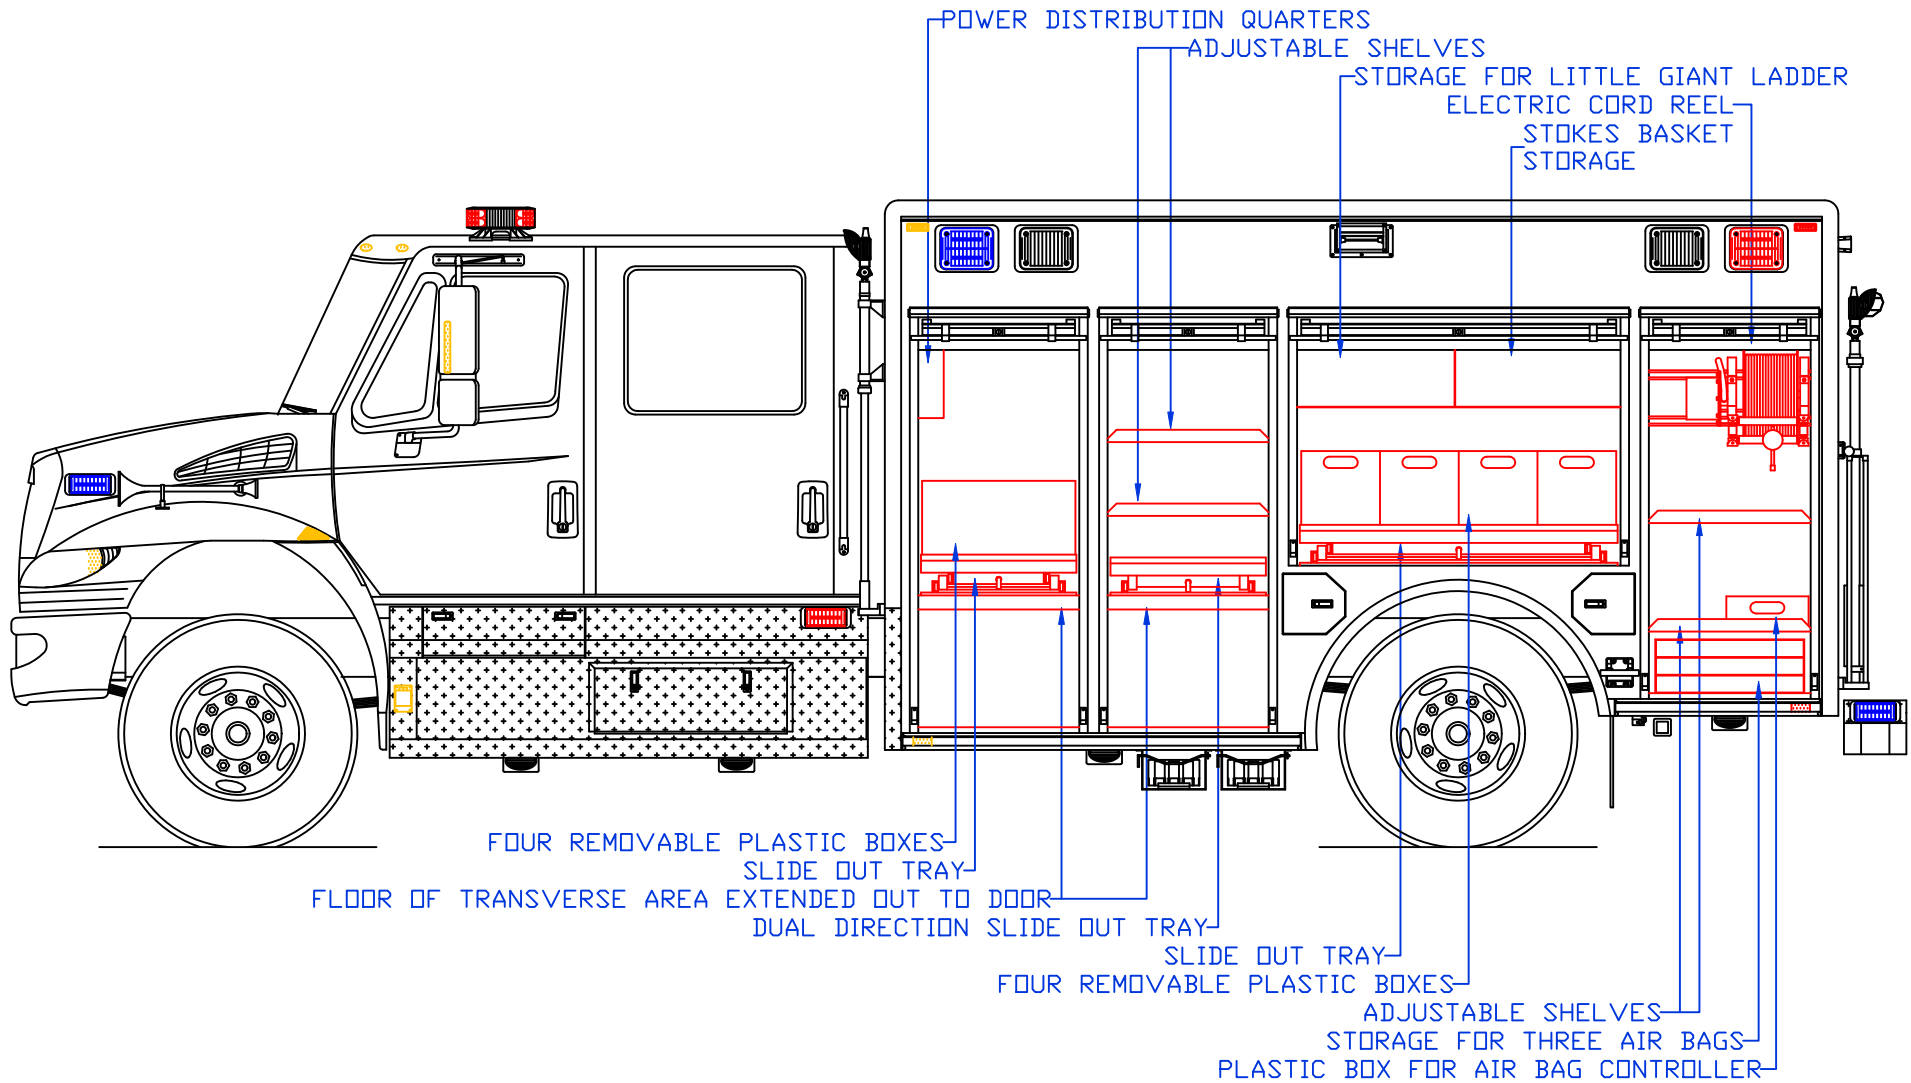

CUSTOMER APPROVED BY:

VEHICLE TYPE:HEAVY RESCUE	CHASSIS: INT'L 4400 CREW CAB
VIEW: STREETSIDE COMPARTMENT LAYOUT	BODY MAT'L: ALUMINUM
SCALE: NTS	BODY LENGTH:168"
DRAWN BY: NRW	APPROVED BY:
DATE: 6/1/2012	BODY STYLE:
DWG NO.: FAIRFAXIA	REVISION:

Maintainer Custom Bodies, Inc.
909 So. East St. 800-843-4288 Toll Free
Rock Rapids, Ia. 51246 712-472-4725 Phone

PROPOSAL FOR: FAIRFAX, IOWA FIRE DEPARTMENT