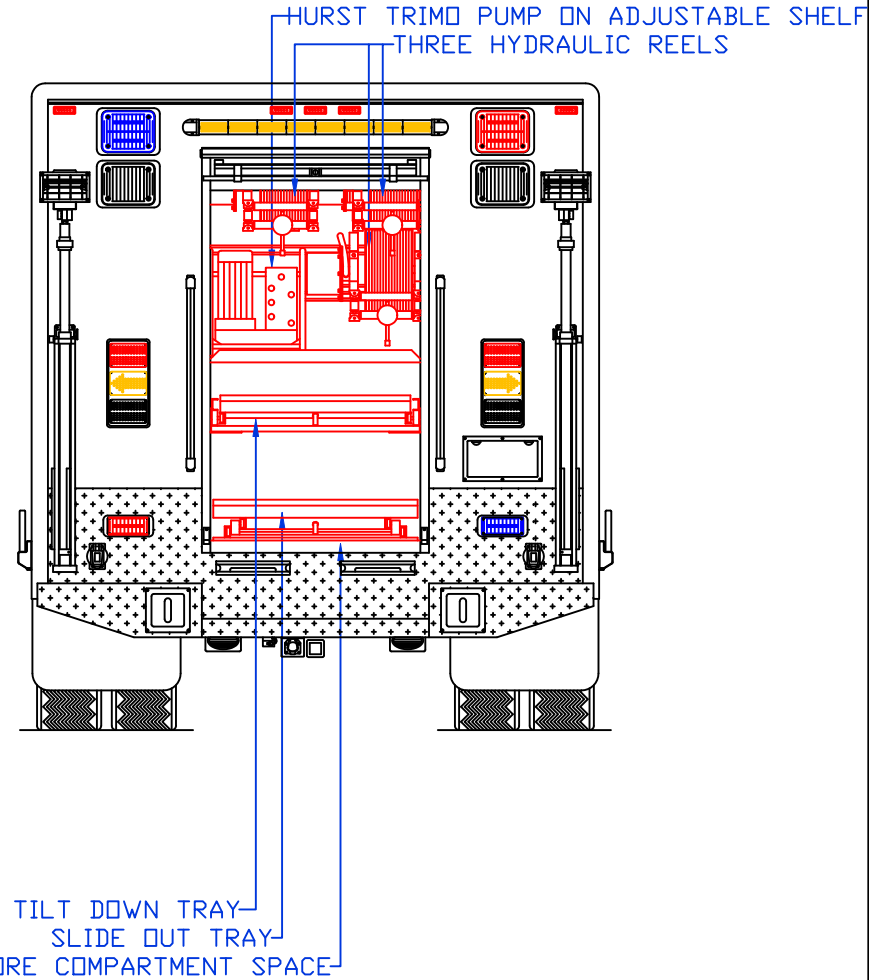

**Maintainer Custom Bodies, Inc.**

909 So. East St. 800-843-4288 Toll Free  
 Rock Rapids, Ia. 51246 712-472-4725 Phone

PROPOSAL FOR: FAIRFAX, IOWA FIRE DEPARTMENT

CUSTOMER APPROVED BY:

VEHICLE TYPE: HEAVY RESCUE	CHASSIS: INT'L 4400 CREW CAB
VIEW: STREETSIDE	BODY MAT'L: ALUMINUM
SCALE: NTS	BODY LENGTH: 168"
DRAWN BY: NRW	APPROVED BY:
DATE: 6/1/2012	BODY STYLE:
DWG NO.: FAIRFAXIA	REVISION:

**Maintainer Custom Bodies, Inc.**  
 909 So. East St. 800-843-4288 Toll Free  
 Rock Rapids, Ia. 51246 712-472-4725 Phone

PROPOSAL FOR: FAIRFAX, IOWA FIRE DEPARTMENT

CUSTOMER APPROVED BY:

VEHICLE TYPE: HEAVY RESCUE	CHASSIS: INT'L 4400 CREW CAB
VIEW: CURBSIDE	BODY MAT'L: ALUMINUM
SCALE: NTS	BODY LENGTH: 168"
DRAWN BY: NRW	APPROVED BY:
DATE: 6/1/2012	BODY STYLE:
DWG NO.: FAIRFAXIA	REVISION:

**Maintainer Custom Bodies, Inc.**  
 909 So. East St. 800-843-4288 Toll Free  
 Rock Rapids, Ia. 51246 712-472-4725 Phone

PROPOSAL FOR: FAIRFAX, IOWA FIRE DEPARTMENT

<b>CUSTOMER APPROVED BY:</b>		
VEHICLE TYPE:HEAVY RESCUE	CHASSIS: INT'L 4400 CREW CAB	
VIEW: REAR & REAR COMPARTMENT LAYOUT	BODY MAT'L: ALUMINUM	
SCALE: NTS	BODY LENGTH:168"	
DRAWN BY: NRW	APPROVED BY:	
DATE: 6/1/2012	BODY STYLE:	
DWG NO.: FAIRFAXIA	REVISION:	