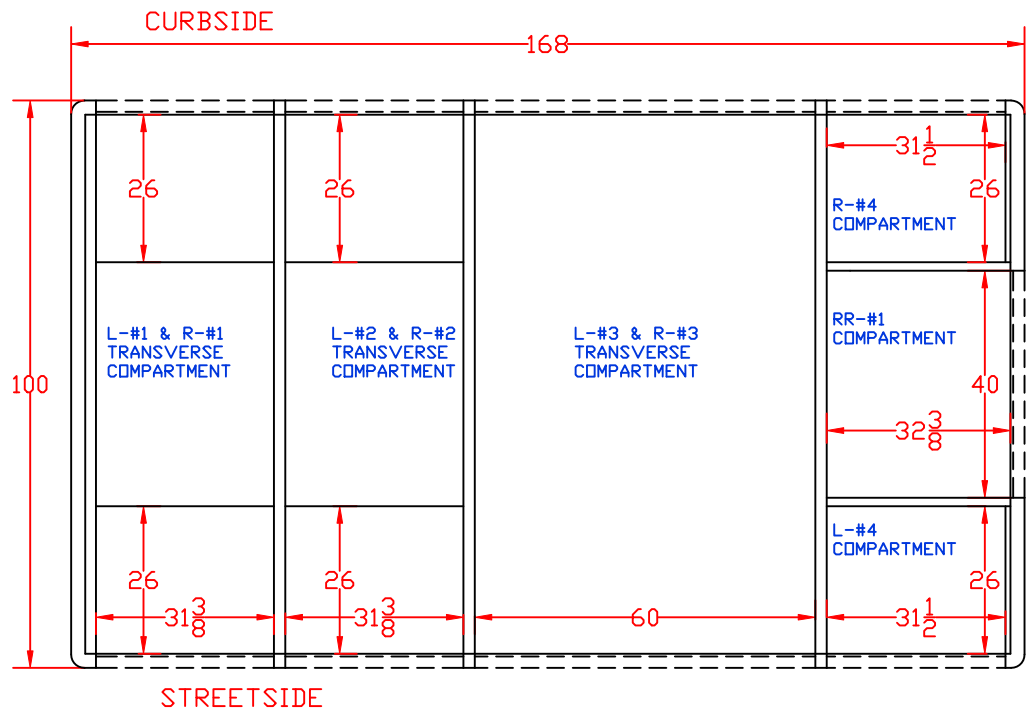

Maintainer Custom Bodies, Inc.
909 So. East St. 800-843-4288 Toll Free
Rock Rapids, Ia. 51246 712-472-4725 Phone

PROPOSAL FOR: FAIRFAX, IOWA FIRE DEPARTMENT

CUSTOMER APPROVED BY:	
VEHICLE TYPE: HEAVY RESCUE	CHASSIS: INT'L 4400 CREW CAB
VIEW: TOP	BODY MAT'L: ALUMINUM
SCALE: NTS	BODY LENGTH: 168"
DRAWN BY: NRW	APPROVED BY:
DATE: 6/1/2012	BODY STYLE:
DWG NO.: FAIRFAXIA	REVISION: