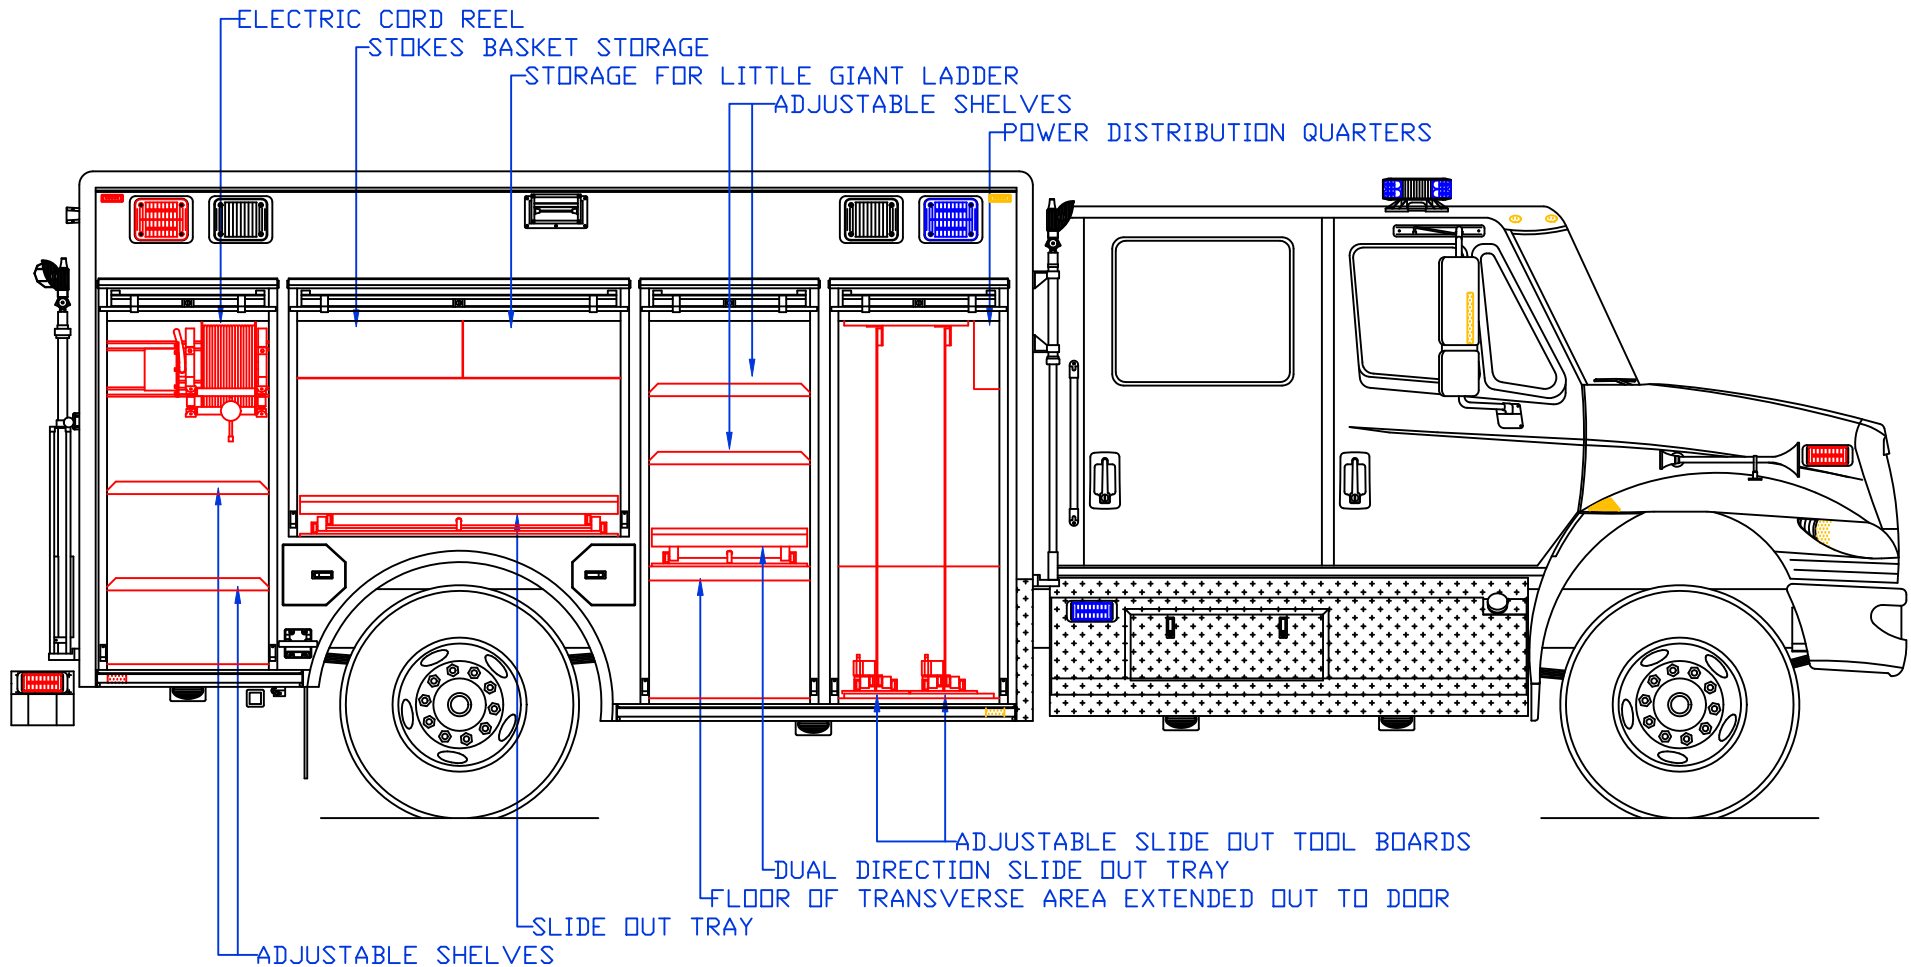

Maintainer Custom Bodies, Inc.
909 So. East St. 800-843-4288 Toll Free
Rock Rapids, Ia. 51246 712-472-4725 Phone

PROPOSAL FOR: FAIRFAX, IOWA FIRE DEPARTMENT

CUSTOMER APPROVED BY:	
VEHICLE TYPE: HEAVY RESCUE	CHASSIS: INT'L 4400 CREW CAB
VIEW: CURBSIDE COMPARTMENT LAYOUT	BODY MAT'L: ALUMINUM
SCALE: NTS	BODY LENGTH: 168"
DRAWN BY: NRW	APPROVED BY:
DATE: 6/1/2012	BODY STYLE:
DWG NO.: FAIRFAXIA	REVISION: