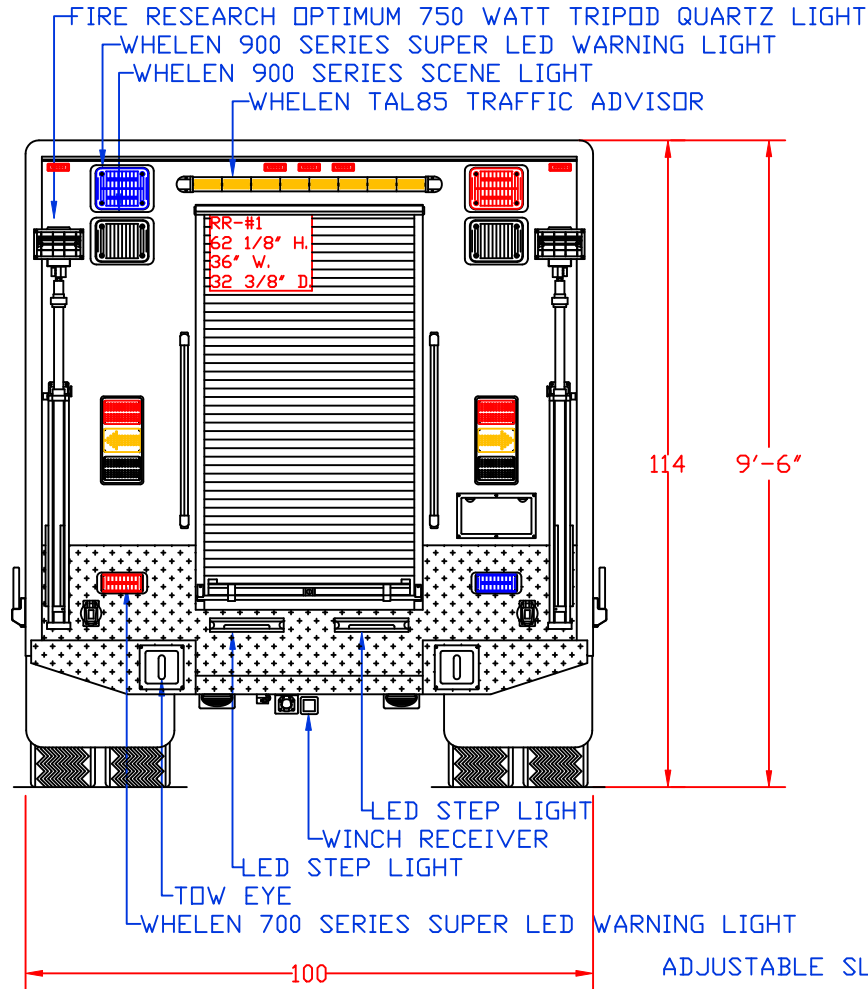

**Maintainer Custom Bodies, Inc.**

909 So. East St. 800-843-4288 Toll Free  
 Rock Rapids, Ia. 51246 712-472-4725 Phone

PROPOSAL FOR: FAIRFAX, IOWA FIRE DEPARTMENT

CUSTOMER APPROVED BY:

VEHICLE TYPE: HEAVY RESCUE	CHASSIS: INT'L 4400 CREW CAB
VIEW: STREETSIDE	BODY MAT'L: ALUMINUM
SCALE: NTS	BODY LENGTH: 168"
DRAWN BY: NRW	APPROVED BY:
DATE: 6/1/2012	BODY STYLE:
DWG NO.: FAIRFAXIA	REVISION:

**Maintainer Custom Bodies, Inc.**  
 909 So. East St. 800-843-4288 Toll Free  
 Rock Rapids, Ia. 51246 712-472-4725 Phone

PROPOSAL FOR: FAIRFAX, IOWA FIRE DEPARTMENT

CUSTOMER APPROVED BY:

VEHICLE TYPE: HEAVY RESCUE	CHASSIS: INT'L 4400 CREW CAB
VIEW: CURBSIDE	BODY MAT'L: ALUMINUM
SCALE: NTS	BODY LENGTH: 168"
DRAWN BY: NRW	APPROVED BY:
DATE: 6/1/2012	BODY STYLE:
DWG NO.: FAIRFAXIA	REVISION: