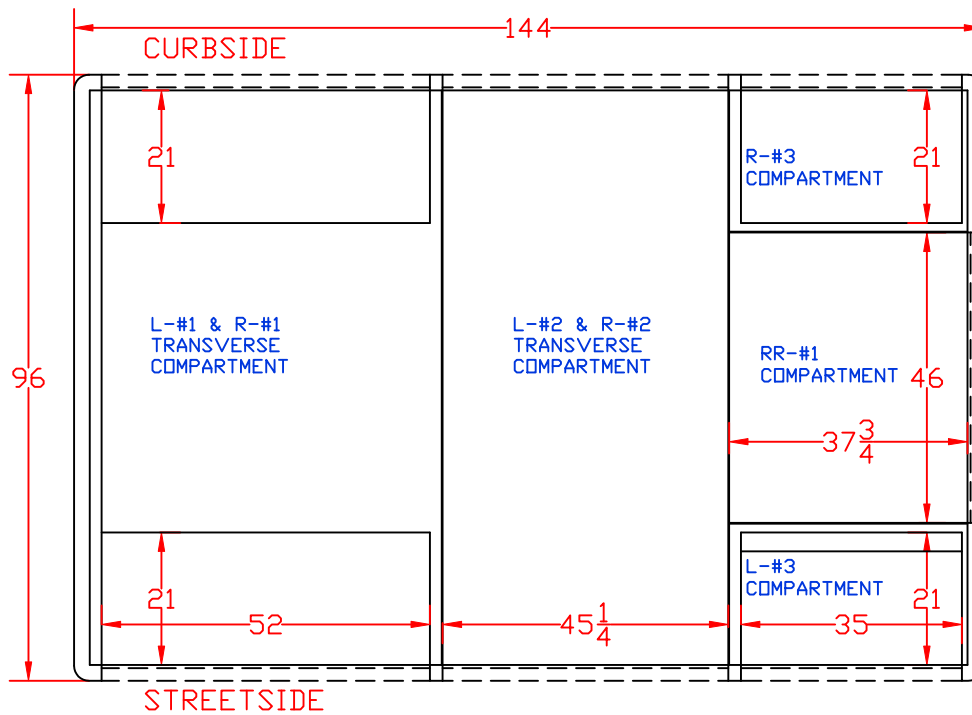

PROPOSAL FOR:

Maintainer Custom Bodies, Inc.
 909 South East Street
 Rock Rapids, IA 51246
 800) 843-4288 Toll Free
 712)472-4725 Phone

CUSTOMER APPROVED BY:

VEHICLE TYPE: RESCUE	CHASSIS: FORD F-550 SUPER CAB 4X4
VIEW: REAR & REAR COMPARTMENT LAYOUT	BODY MAT'L: ALUMINUM
SCALE: NTS	BODY LENGTH: 144"
DRAWN BY: NRW	APPROVED BY:
DATE: 2/4/2014	BODY STYLE:
DWG NO.: MCB550DEM012	REVISION:

PROPOSAL FOR:

Maintainer Custom Bodies, Inc.
 909 South East Street
 Rock Rapids, IA 51246
 800) 843-4288 Toll Free
 712)472-4725 Phone

CUSTOMER APPROVED BY: _____

VEHICLE TYPE: RESCUE	CHASSIS: FORD F-550 SUPER CAB 4X4
VIEW: FRONT	BODY MAT'L: ALUMINUM
SCALE: NTS	BODY LENGTH: 144"
DRAWN BY: NRW	APPROVED BY:
DATE: 2/4/2014	BODY STYLE:
DWG NO.: MCB550DEM012	REVISION:

PROPOSAL FOR:

Maintainer Custom Bodies, Inc.
 909 South East Street
 Rock Rapids, IA 51246
 800) 843-4288 Toll Free
 712)472-4725 Phone

CUSTOMER APPROVED BY: _____

VEHICLE TYPE: RESCUE	CHASSIS: FORD F-550 SUPER CAB 4X4
VIEW: TOP	BODY MAT'L: ALUMINUM
SCALE: NTS	BODY LENGTH: 144"
DRAWN BY: NRW	APPROVED BY:
DATE: 2/4/2014	BODY STYLE:
DWG NO.: MCB550DEM012	REVISION: