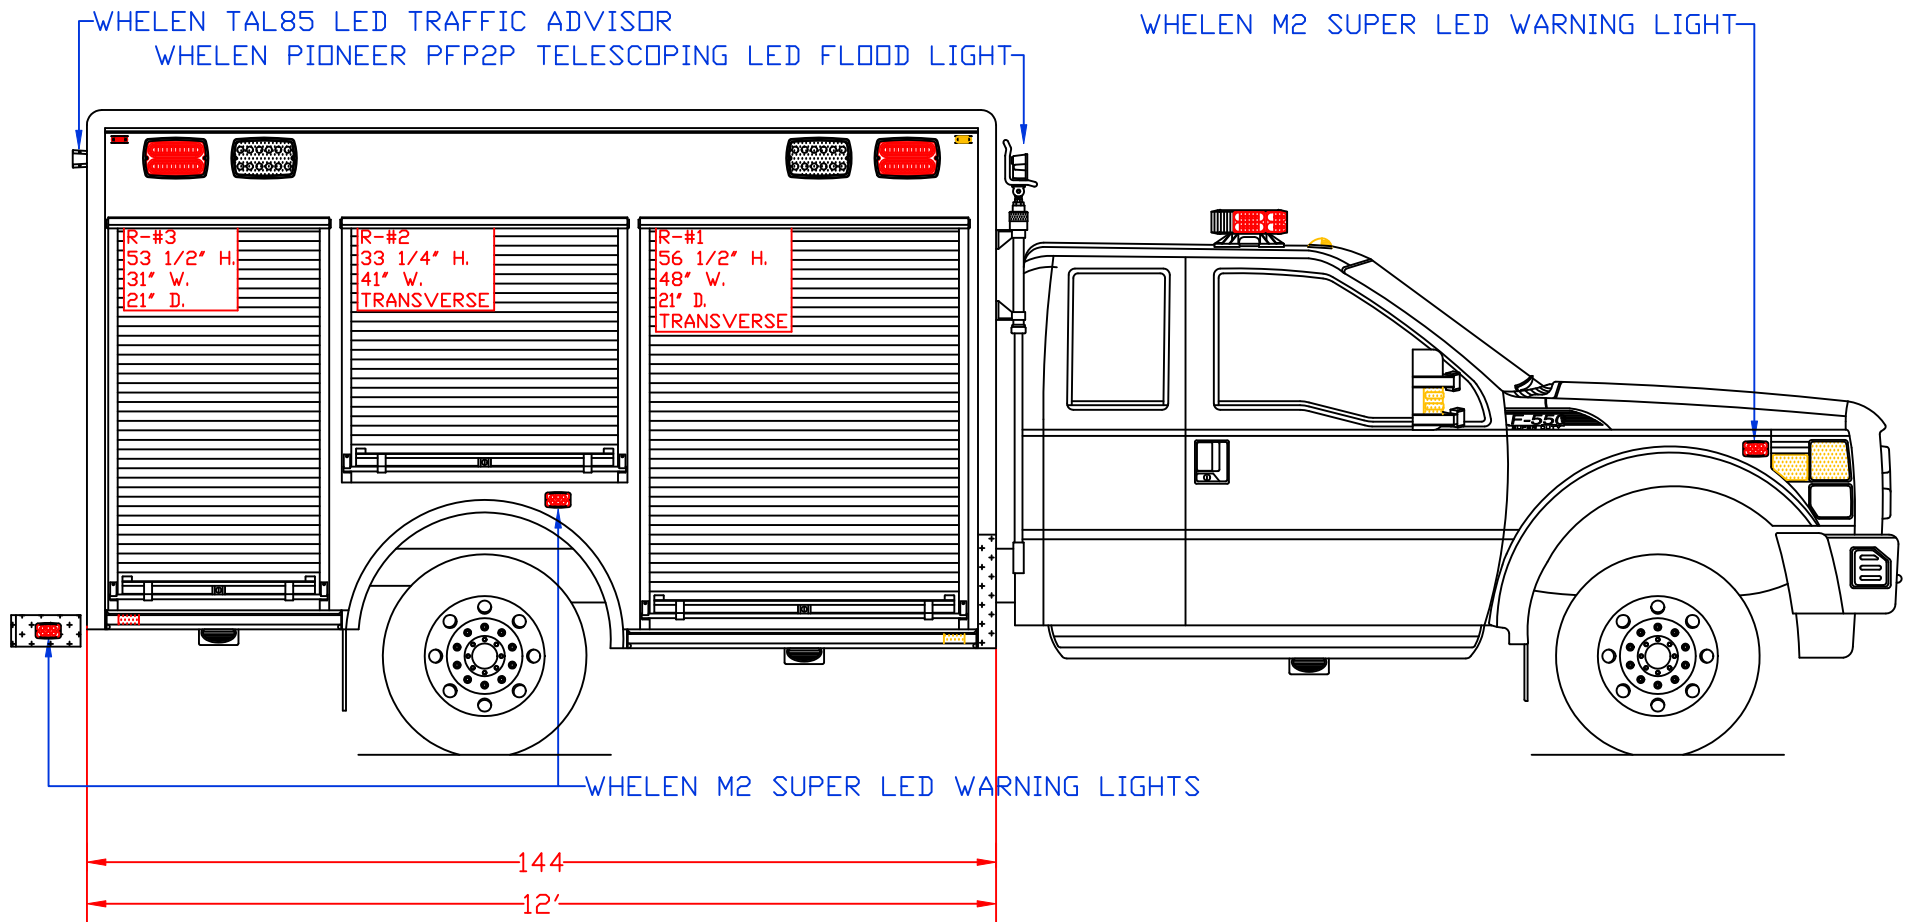

Maintainer Custom Bodies, Inc.
 909 South East Street
 Rock Rapids, IA 51246
 800) 843-4288 Toll Free
 712)472-4725 Phone

CUSTOMER APPROVED BY:

VEHICLE TYPE: RESCUE	CHASSIS: FORD F-550 SUPER CAB 4X4
VIEW: STREETSIDE	BODY MAT'L: ALUMINUM
SCALE: NTS	BODY LENGTH: 144"
DRAWN BY: NRW	APPROVED BY:
DATE: 2/4/2014	BODY STYLE:
DWG NO.: MCB550DEM012	REVISION:

PROPOSAL FOR:

Maintainer Custom Bodies, Inc.
 909 South East Street
 Rock Rapids, IA 51246
 800) 843-4288 Toll Free
 712)472-4725 Phone

CUSTOMER APPROVED BY: _____

VEHICLE TYPE: RESCUE	CHASSIS: FORD F-550 SUPER CAB 4X4
VIEW: CURBSIDE	BODY MAT'L: ALUMINUM
SCALE: NTS	BODY LENGTH: 144"
DRAWN BY: NRW	APPROVED BY:
DATE: 2/4/2014	BODY STYLE:
DWG NO.: MCB550DEM012	REVISION:

PROPOSAL FOR:

Maintainer Custom Bodies, Inc.
 909 South East Street
 Rock Rapids, IA 51246
 800) 843-4288 Toll Free
 712)472-4725 Phone

CUSTOMER APPROVED BY:

VEHICLE TYPE: RESCUE	CHASSIS: FORD F-550 SUPER CAB 4X4
VIEW: REAR & REAR COMPARTMENT LAYOUT	BODY MAT'L: ALUMINUM
SCALE: NTS	BODY LENGTH: 144"
DRAWN BY: NRW	APPROVED BY:
DATE: 2/4/2014	BODY STYLE:
DWG NO.: MCB550DEM012	REVISION:

PROPOSAL FOR:

Maintainer Custom Bodies, Inc.
 909 South East Street
 Rock Rapids, IA 51246
 800) 843-4288 Toll Free
 712)472-4725 Phone

CUSTOMER APPROVED BY: _____

VEHICLE TYPE: RESCUE	CHASSIS: FORD F-550 SUPER CAB 4X4
VIEW: FRONT	BODY MAT'L: ALUMINUM
SCALE: NTS	BODY LENGTH: 144"
DRAWN BY: NRW	APPROVED BY:
DATE: 2/4/2014	BODY STYLE:
DWG NO.: MCB550DEM012	REVISION: