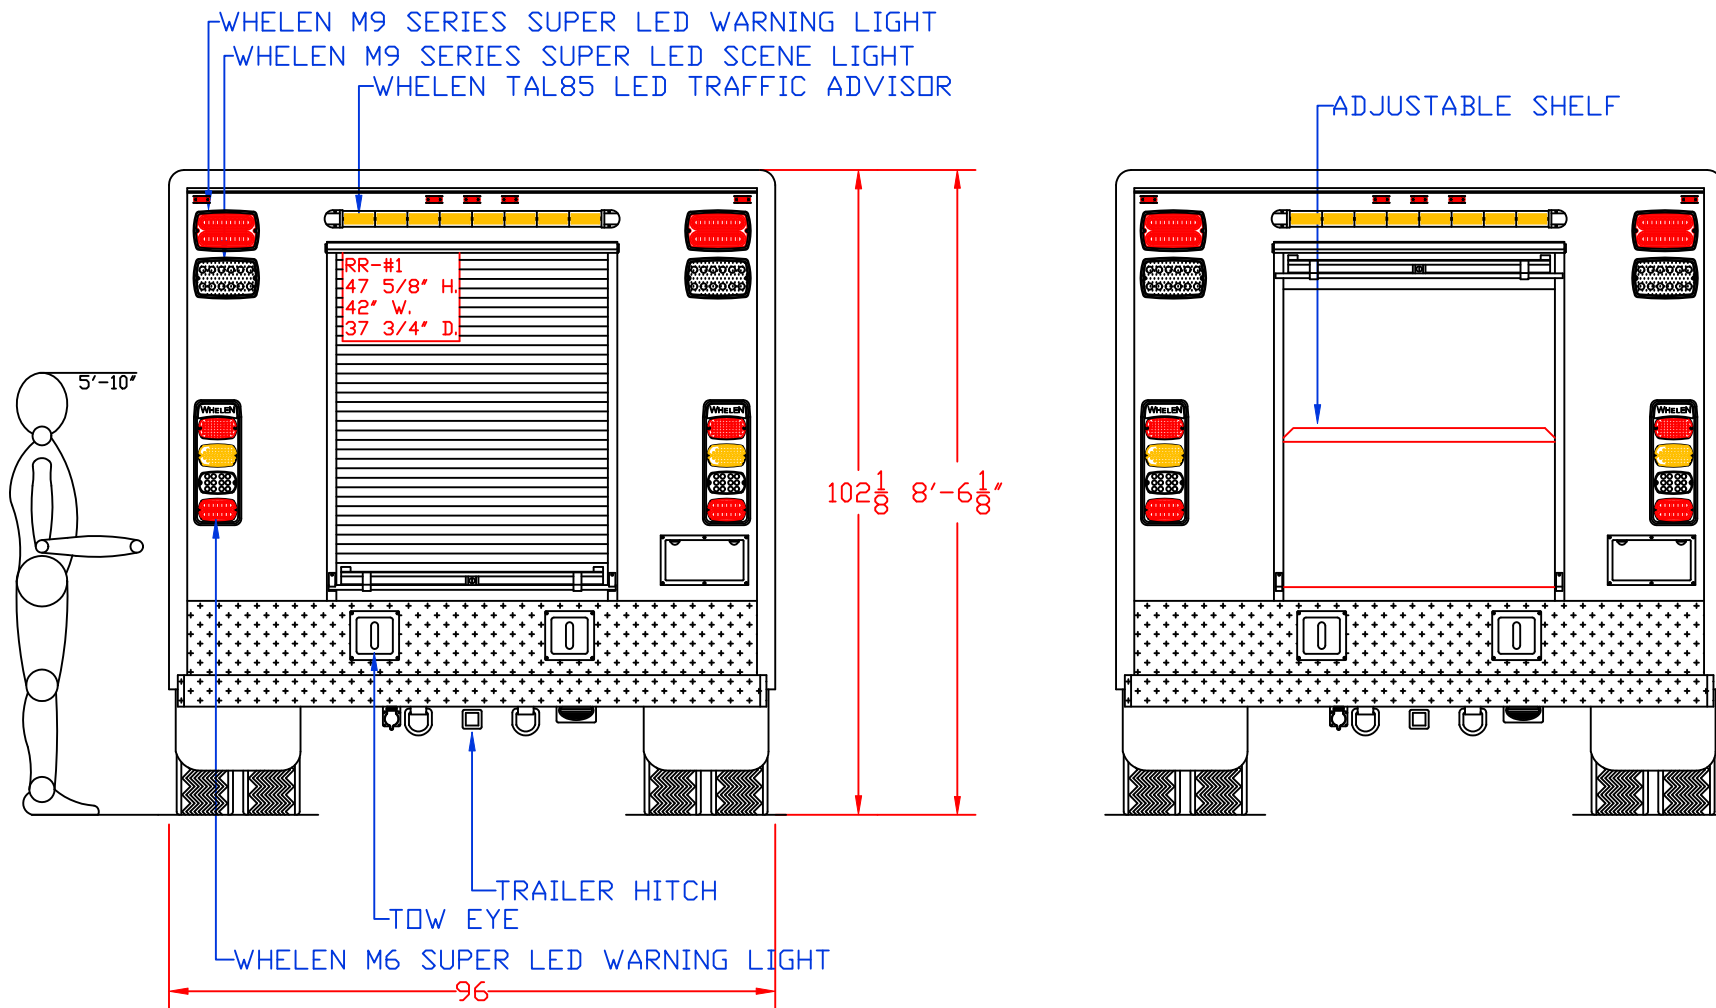

Maintainer Custom Bodies, Inc.
909 South East Street
Rock Rapids, IA 51246
800) 843-4288 Toll Free
712)472-4725 Phone

CUSTOMER APPROVED BY:

VEHICLE TYPE: RESCUE	CHASSIS: FORD F-550 SUPER CAB 4X4
VIEW: REAR & REAR COMPARTMENT LAYOUT	BODY MAT'L: ALUMINUM
SCALE: NTS	BODY LENGTH: 144"
DRAWN BY: NRW	APPROVED BY:
DATE: 2/4/2014	BODY STYLE:
DWG NO.: MCB550DEM012	REVISION:

PROPOSAL FOR: