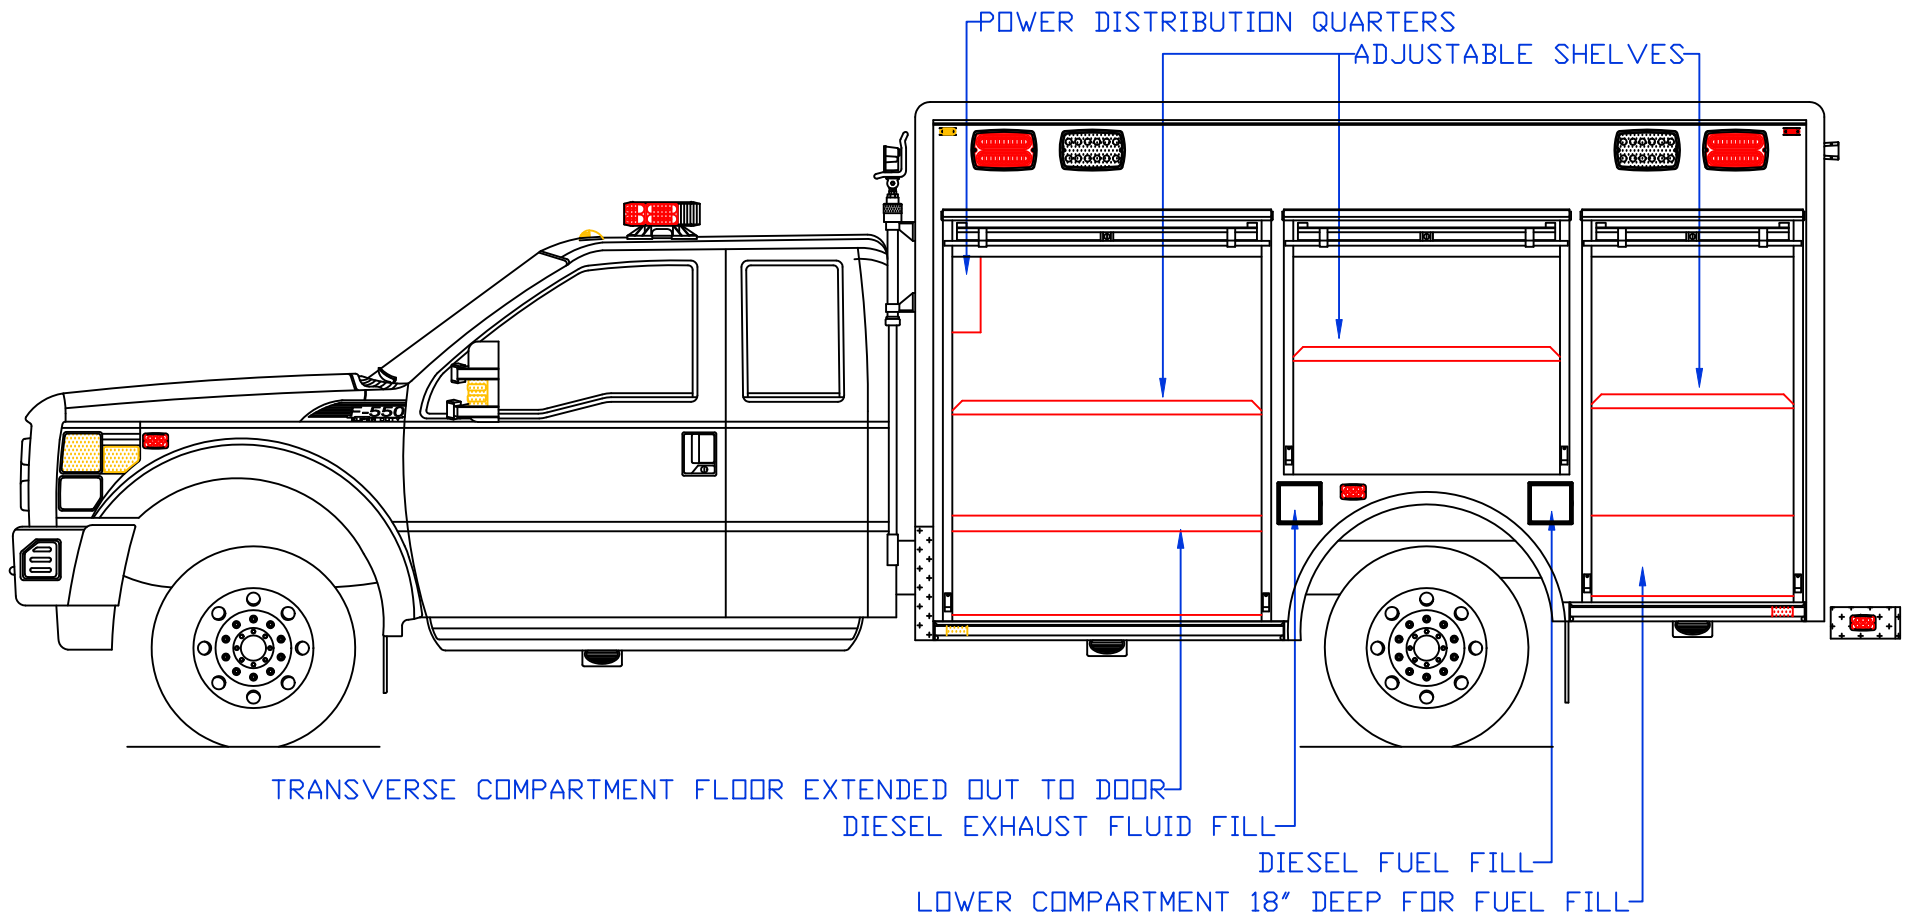

Maintainer Custom Bodies, Inc.
909 South East Street
Rock Rapids, IA 51246
800) 843-4288 Toll Free
712)472-4725 Phone

CUSTOMER APPROVED BY:	
VEHICLE TYPE: RESCUE	CHASSIS: FORD F-550 SUPER CAB 4X4
VIEW: STREETSIDE COMPARTMENT LAYOUT	BODY MAT'L: ALUMINUM
SCALE: NTS	BODY LENGTH: 144"
DRAWN BY: NRW	APPROVED BY:
DATE: 2/4/2014	BODY STYLE:
DWG NO.: MCB550DEM012	REVISION:

PROPOSAL FOR: