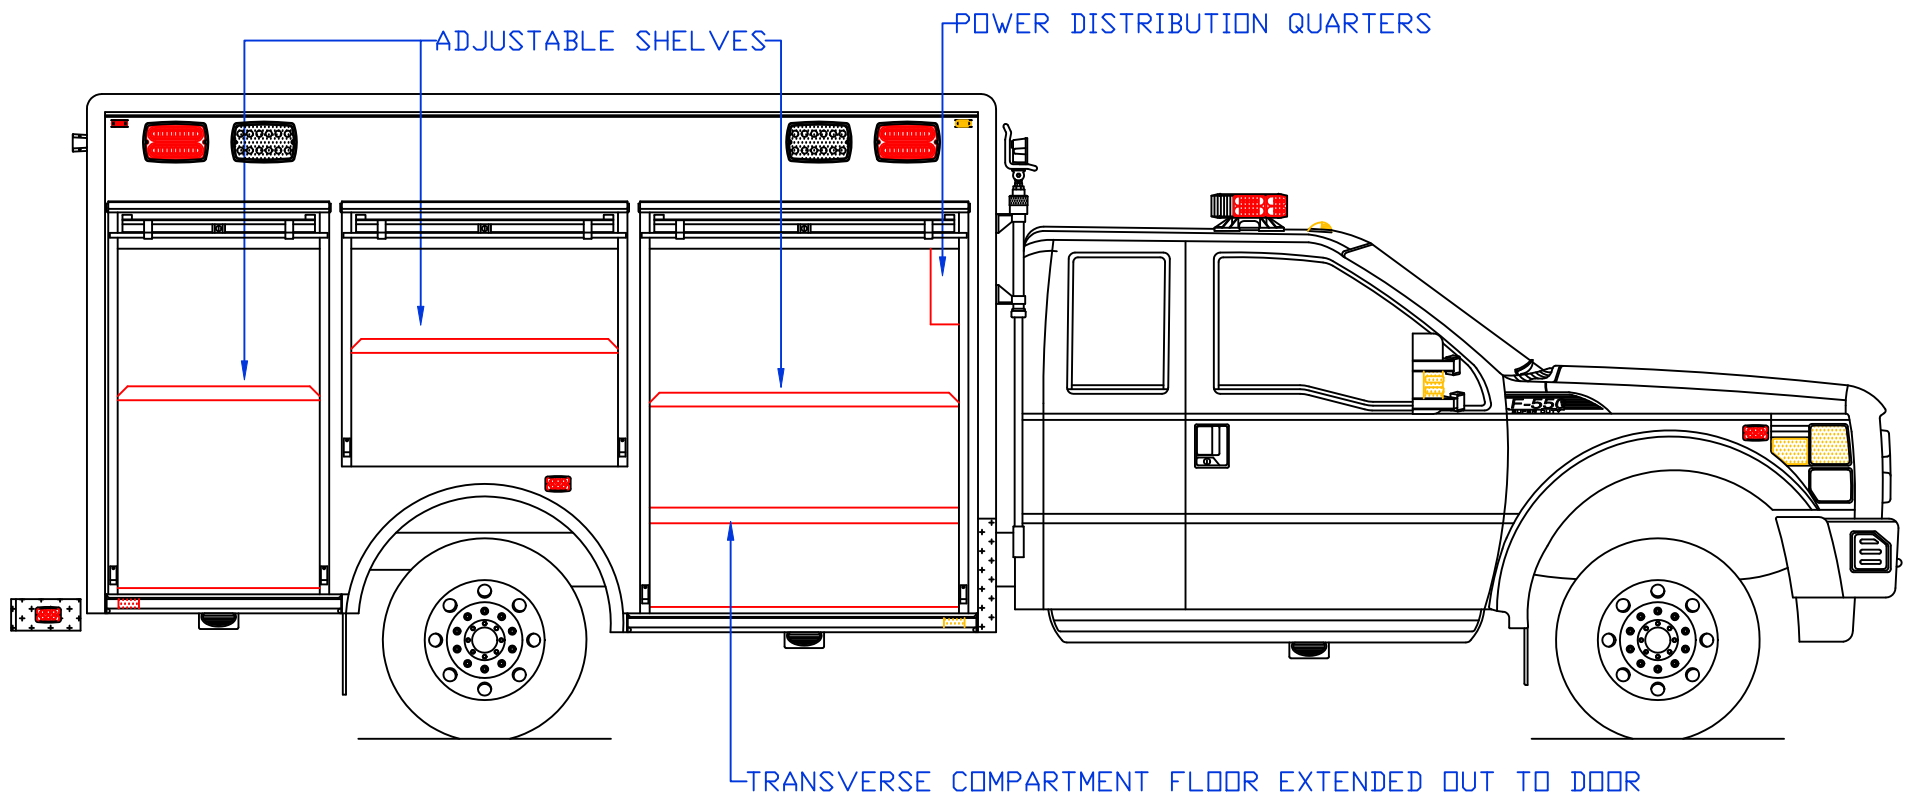

Maintainer Custom Bodies, Inc.
909 South East Street
Rock Rapids, IA 51246
800) 843-4288 Toll Free
712)472-4725 Phone

CUSTOMER APPROVED BY: _____

VEHICLE TYPE: RESCUE	CHASSIS: FORD F-550 SUPER CAB 4X4
VIEW: CURBSIDE COMPARTMENT LAYOUT	BODY MAT'L: ALUMINUM
SCALE: NTS	BODY LENGTH: 144"
DRAWN BY: NRW	APPROVED BY:
DATE: 2/4/2014	BODY STYLE:
DWG NO.: MCB550DEMO12	REVISION:

PROPOSAL FOR: