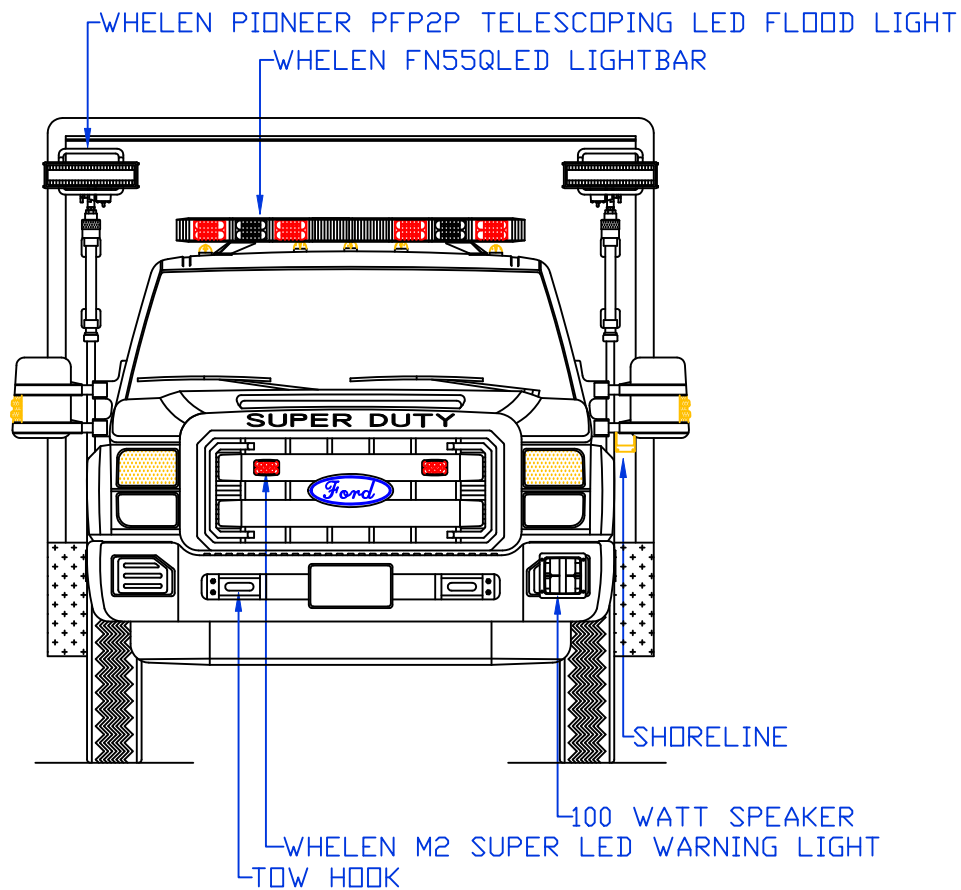

Maintainer Custom Bodies, Inc.
909 South East Street
Rock Rapids, IA 51246
800) 843-4288 Toll Free
712)472-4725 Phone

CUSTOMER APPROVED BY: _____

VEHICLE TYPE: RESCUE	CHASSIS: FORD F-550 SUPER CAB 4X4
VIEW: FRONT	BODY MAT'L: ALUMINUM
SCALE: NTS	BODY LENGTH: 144"
DRAWN BY: NRW	APPROVED BY:
DATE: 2/4/2014	BODY STYLE:
DWG NO.: MCB550DEM012	REVISION:

PROPOSAL FOR: