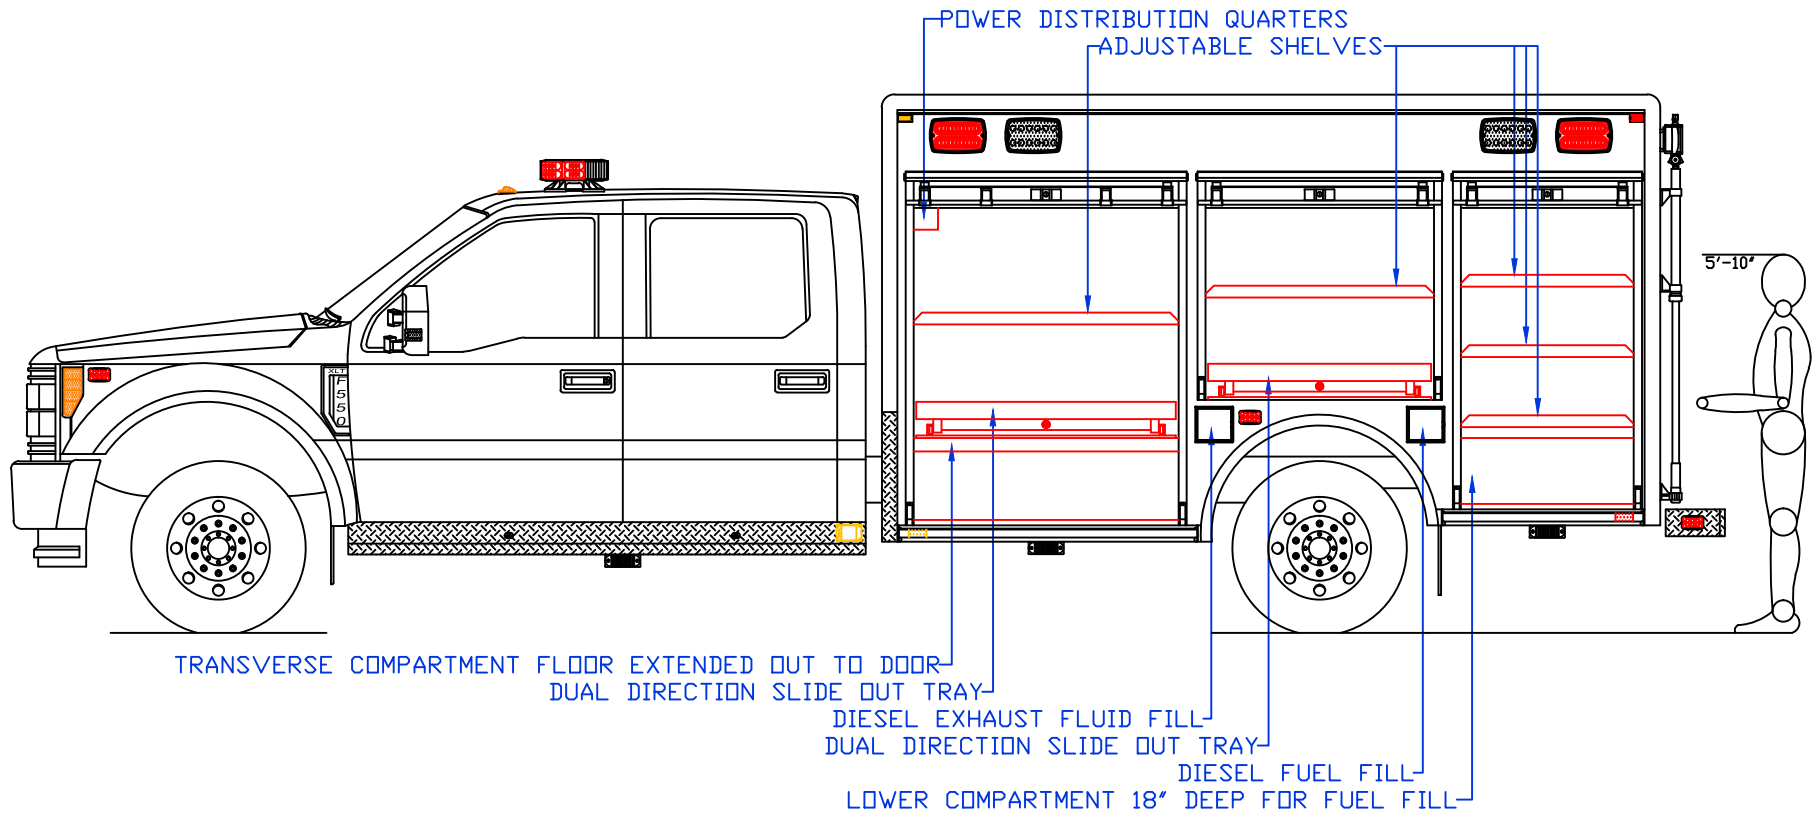

Maintainer Custom Bodies, Inc. mcbfire.com
909 South East Street (800) 843-4288 Toll Free
Rock Rapids, IA 51246 (712) 472-4725

PROPOSAL FOR: M309 STOCK 12' RESCUE

CUSTOMER APPROVED BY:		PAINT CODE:
VEHICLE TYPE: RESCUE	CHASSIS: FORD F-550 CREW CAB 4X4	
VIEW: STREETSIDE COMPARTMENT LAYOUT	BODY MAT'L: ALUMINUM	
SCALE: NTS	BODY LENGTH: 144"	
DRAWN BY: NRW	APPROVED BY:	
DATE: 3/8/2017	BODY STYLE:	
DWG NO.: M309STOCK12FTRESCUE	REVISION: