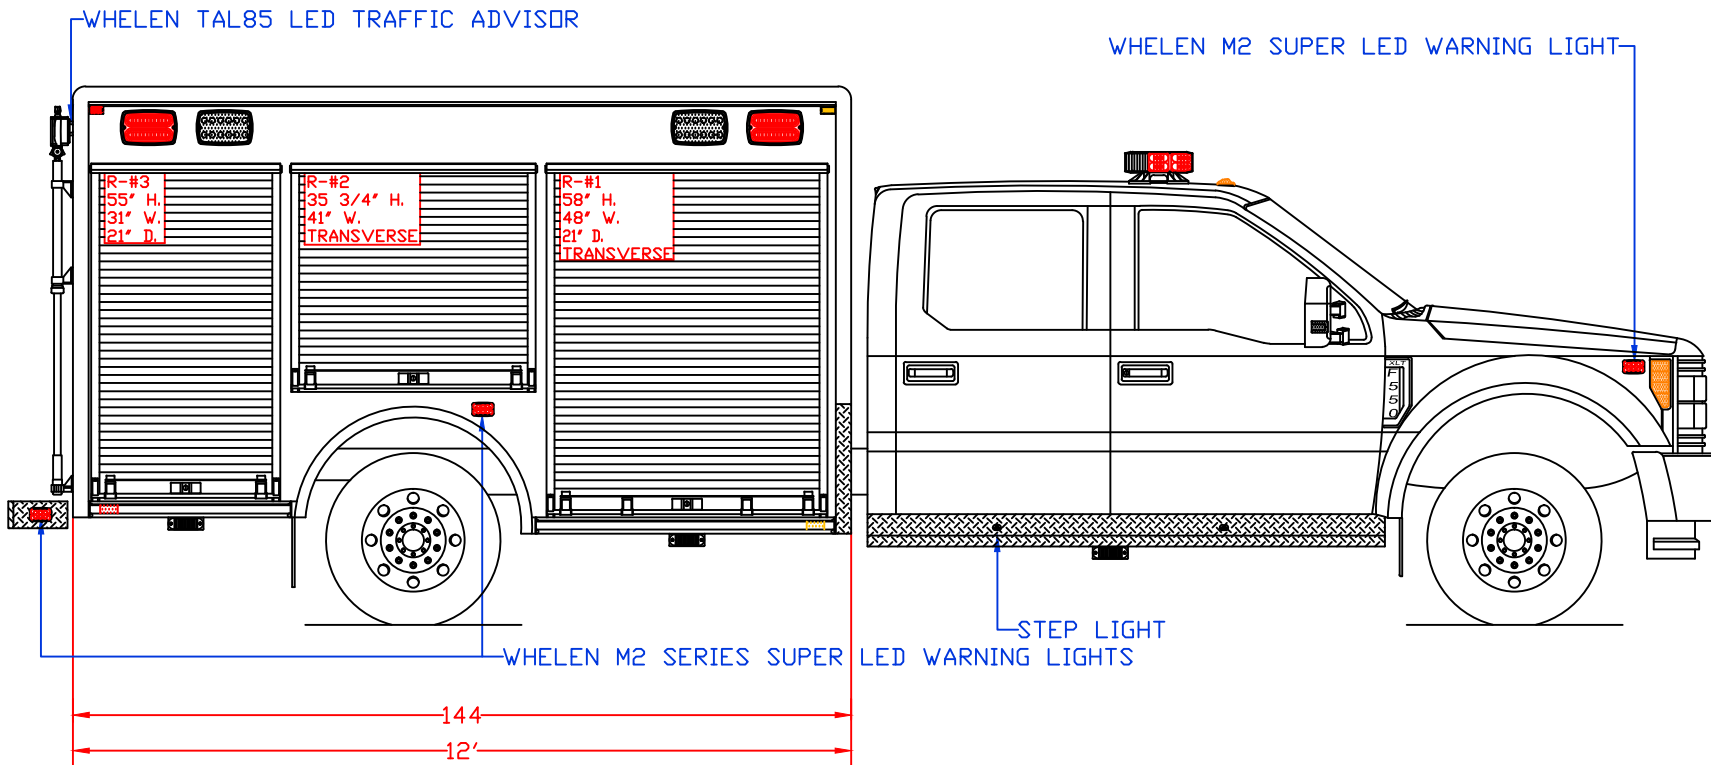

Maintainer *Custom Bodies, Inc.*
 909 South East Street
 Rock Rapids, IA 51246
 (800) 843-4288 Toll Free
 (712) 472-4725
mcbfire.com

PROPOSAL FOR: M309 STOCK 12' RESCUE

CUSTOMER APPROVED BY:		PAINT CODE:	
VEHICLE TYPE: RESCUE	CHASSIS: FORD F-550 CREW CAB 4X4	BODY MAT'L: ALUMINUM	
VIEW: STREETSIDE	SCALE: NTS	BODY LENGTH: 144"	
DATE: 3/8/2017	DRAWN BY: NRW	APPROVED BY:	
DWG NO.: M309STOCK12FTRESCUE	DATE:	BODY STYLE:	
	REVISION:		

Maintainer Custom Bodies, Inc.
 909 South East Street
 Rock Rapids, IA 51246
 (800) 843-4288 Toll Free
 (712) 472-4725
mcbfire.com

PROPOSAL FOR: M309 STOCK 12' RESCUE

CUSTOMER APPROVED BY:		PAINT CODE:
VEHICLE TYPE: RESCUE	CHASSIS: FORD F-550 CREW CAB 4X4	
VIEW: CURBSIDE	BODY MAT'L: ALUMINUM	
SCALE: NTS	BODY LENGTH: 144"	
DRAWN BY: NRW	APPROVED BY:	
DATE: 3/8/2017	BODY STYLE:	
DWG NO.: M309STOCK12FTRESCUE	REVISION:	

Maintainer Custom Bodies, Inc. mcbfire.com
 909 South East Street (800) 843-4288 Toll Free
 Rock Rapids, IA 51246 (712) 472-4725

PROPOSAL FOR: M309 STOCK 12' RESCUE

CUSTOMER APPROVED BY:		PAINT CODE:	
VEHICLE TYPE: RESCUE		CHASSIS: FORD F-550 CREW CAB 4X4	
VIEW: REAR & REAR COMPARTMENT LAYOUT		BODY MAT'L: ALUMINUM	
SCALE: NTS		BODY LENGTH: 144"	
DRAWN BY: NRW		APPROVED BY:	
DATE: 3/8/2017		BODY STYLE:	
DWG NO.: M309STOCK12FTRESCUE		REVISION:	