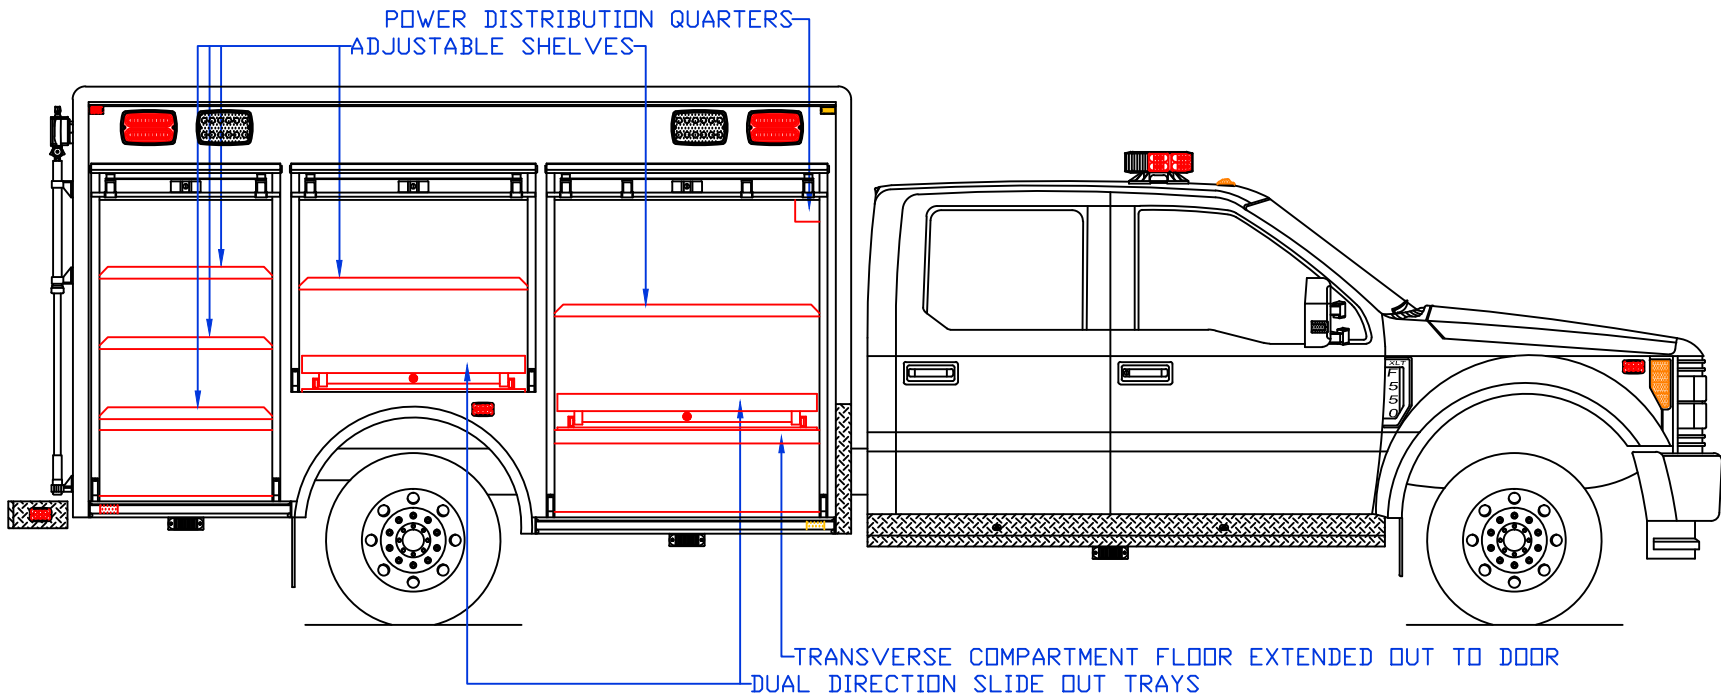

Maintainer Custom Bodies, Inc. mcbfire.com
909 South East Street (800) 843-4288 Toll Free
Rock Rapids, IA 51246 (712) 472-4725

PROPOSAL FOR: M309 STOCK 12' RESCUE

CUSTOMER APPROVED BY:		PAINT CODE:	
VEHICLE TYPE: RESCUE	CHASSIS: FORD F-550 CREW CAB 4X4	BODY MAT'L: ALUMINUM	
VIEW: CURBSIDE COMPARTMENT LAYOUT	BODY LENGTH: 144"		
SCALE: NTS	APPROVED BY:		
DRAWN BY: NRW	BODY STYLE:		
DATE: 3/8/2017	REVISION:		
DWG NO.: M309STOCK12FTRESCUE