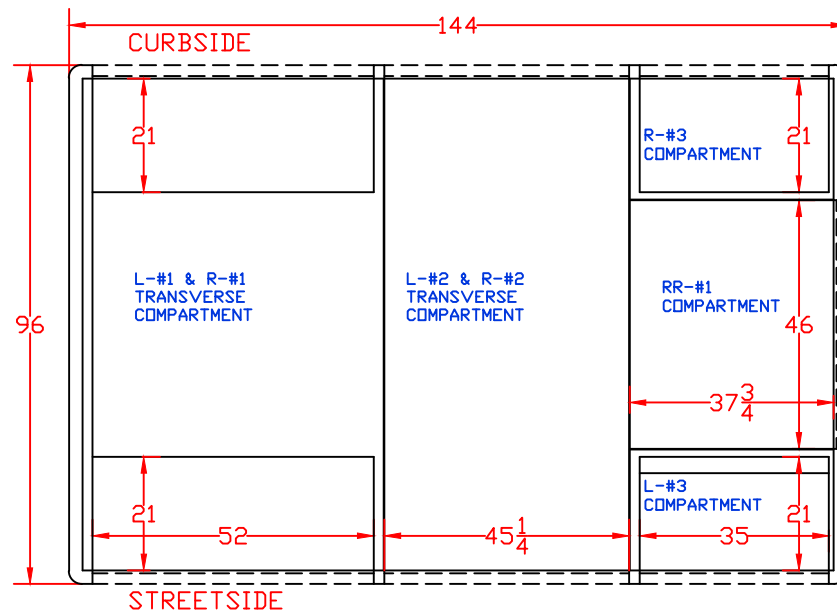

Maintainer Custom Bodies, Inc. mcbfire.com
909 South East Street (800) 843-4288 Toll Free
Rock Rapids, IA 51246 (712) 472-4725

PROPOSAL FOR: M309 STOCK 12' RESCUE

CUSTOMER APPROVED BY:		PAIN CODE:
VEHICLE TYPE: RESCUE	CHASSIS: FORD F-550 CREW CAB 4X4	
VIEW: TOP	BODY MAT'L: ALUMINUM	
SCALE: NTS	BODY LENGTH: 144"	
DRAWN BY: NRW	APPROVED BY:	
DATE: 3/8/2017	BODY STYLE:	
DWG NO.: M309STOCK12FTRESCUE	REVISION: