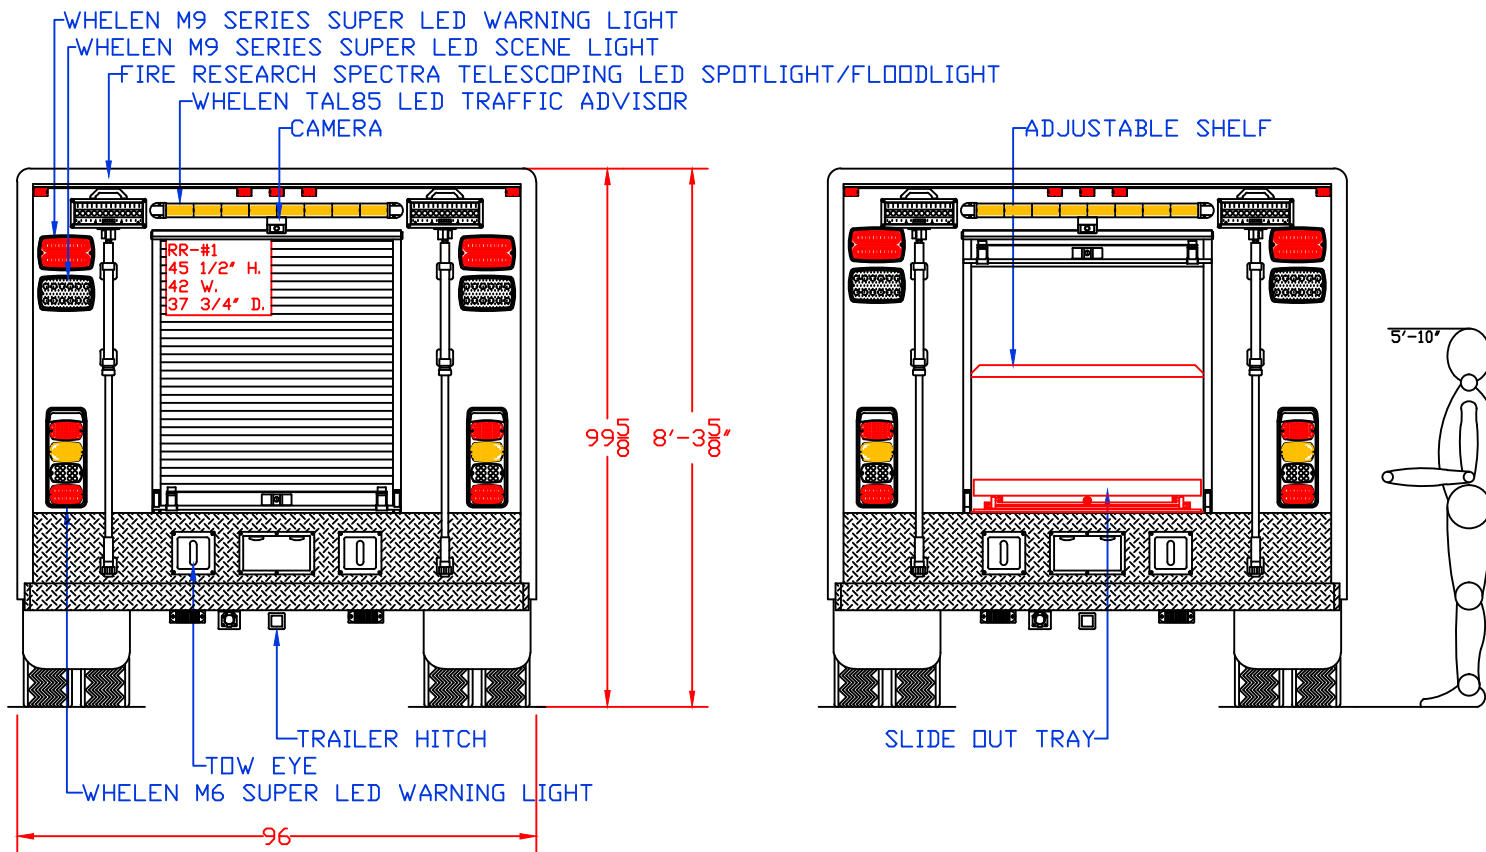

Maintainer *Custom Bodies, Inc.*
 909 South East Street
 Rock Rapids, IA 51246
 (800) 843-4288 Toll Free
 (712) 472-4725
mcbfire.com

PROPOSAL FOR: M309 STOCK 12' RESCUE

CUSTOMER APPROVED BY:		PAINT CODE:	
VEHICLE TYPE: RESCUE	CHASSIS: FORD F-550 CREW CAB 4X4	BODY MAT'L: ALUMINUM	
VIEW: STREETSIDE	SCALE: NTS	BODY LENGTH: 144"	
DATE: 3/8/2017	DRAWN BY: NRW	APPROVED BY:	
DWG NO.: M309STOCK12FTRESCUE	DATE:	BODY STYLE:	
	REVISION:		

Maintainer Custom Bodies, Inc.
 909 South East Street
 Rock Rapids, IA 51246
 (800) 843-4288 Toll Free
 (712) 472-4725
mcbfire.com

PROPOSAL FOR: M309 STOCK 12' RESCUE

CUSTOMER APPROVED BY:		PAINT CODE:
VEHICLE TYPE: RESCUE	CHASSIS: FORD F-550 CREW CAB 4X4	
VIEW: CURBSIDE	BODY MAT'L: ALUMINUM	
SCALE: NTS	BODY LENGTH: 144"	
DRAWN BY: NRW	APPROVED BY:	
DATE: 3/8/2017	BODY STYLE:	
DWG NO.: M309STOCK12FTRESCUE	REVISION:	