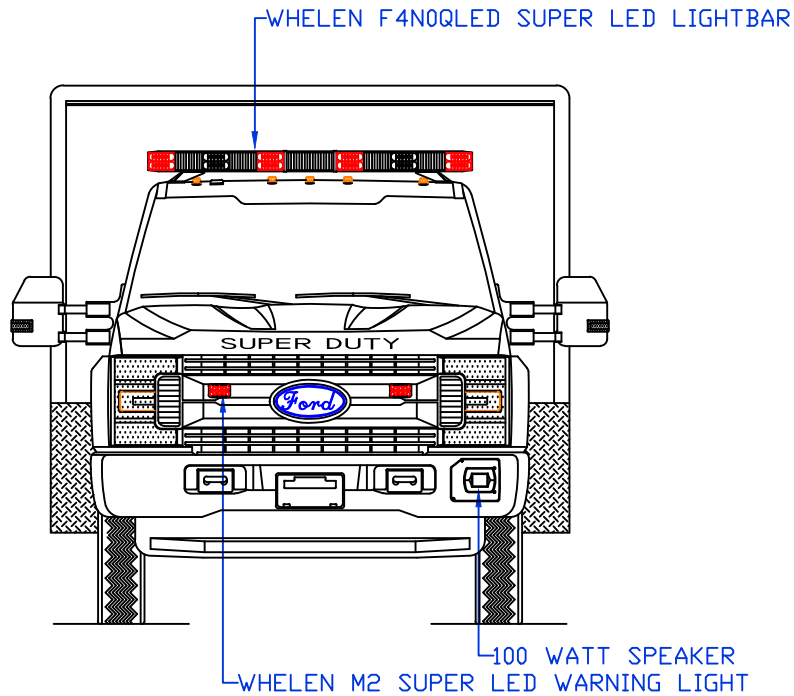

Maintainer *Custom Bodies, Inc.*
 909 South East Street
 Rock Rapids, IA 51246
 (800) 843-4288 Toll Free
 (712) 472-4725
mcbfire.com

PROPOSAL FOR: M309 STOCK 12' RESCUE

CUSTOMER APPROVED BY:		PAINT CODE:	
VEHICLE TYPE: RESCUE	CHASSIS: FORD F-550 CREW CAB 4X4	BODY MAT'L: ALUMINUM	
VIEW: STREETSIDE	SCALE: NTS	BODY LENGTH: 144"	
DATE: 3/8/2017	DRAWN BY: NRW	APPROVED BY:	
DWG NO.: M309STOCK12FTRESCUE	DATE:	BODY STYLE:	
	REVISION:		

Maintainer Custom Bodies, Inc.
 909 South East Street
 Rock Rapids, IA 51246
 (800) 843-4288 Toll Free
 (712) 472-4725
mcbfire.com

PROPOSAL FOR: M309 STOCK 12' RESCUE

CUSTOMER APPROVED BY:		PAINT CODE:
VEHICLE TYPE: RESCUE	CHASSIS: FORD F-550 CREW CAB 4X4	
VIEW: CURBSIDE	BODY MAT'L: ALUMINUM	
SCALE: NTS	BODY LENGTH: 144"	
DRAWN BY: NRW	APPROVED BY:	
DATE: 3/8/2017	BODY STYLE:	
DWG NO.: M309STOCK12FTRESCUE	REVISION:	

Maintainer Custom Bodies, Inc. mcbfire.com
 909 South East Street (800) 843-4288 Toll Free
 Rock Rapids, IA 51246 (712) 472-4725

PROPOSAL FOR: M309 STOCK 12' RESCUE

CUSTOMER APPROVED BY:		PAINT CODE:	
VEHICLE TYPE: RESCUE		CHASSIS: FORD F-550 CREW CAB 4X4	
VIEW: REAR & REAR COMPARTMENT LAYOUT		BODY MAT'L: ALUMINUM	
SCALE: NTS		BODY LENGTH: 144"	
DRAWN BY: NRW		APPROVED BY:	
DATE: 3/8/2017		BODY STYLE:	
DWG NO.: M309STOCK12FTRESCUE		REVISION:	