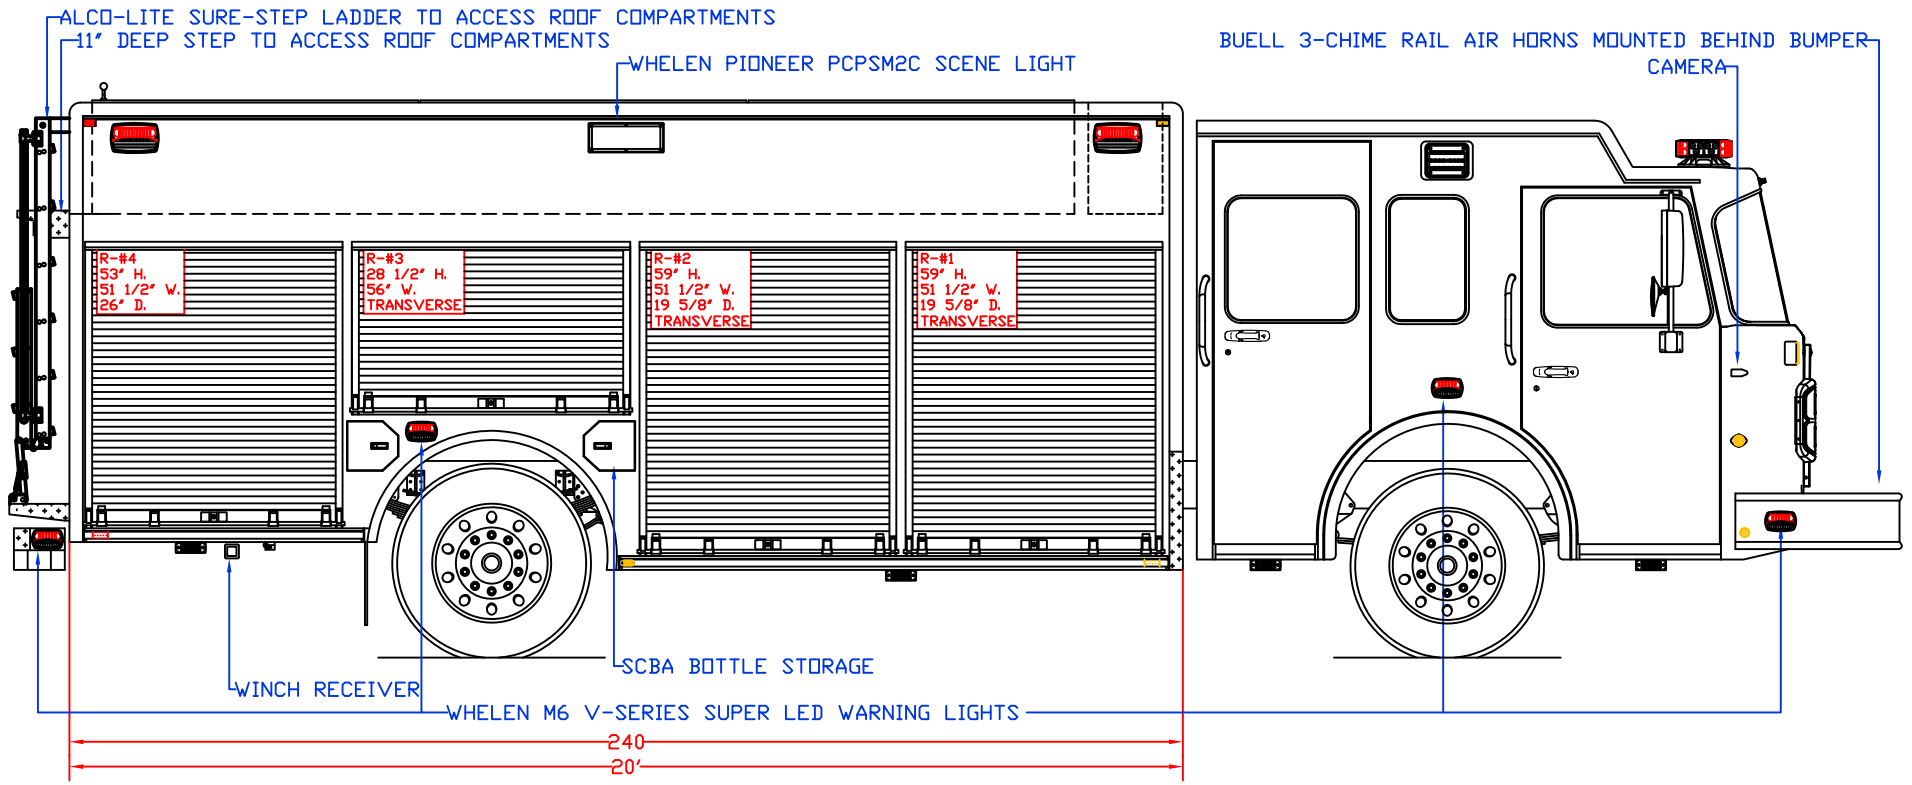

Maintainer Custom Bodies, Inc.
 909 South East Street
 Rock Rapids, IA 51246
 (800) 843-4288 Toll Free
 (712) 472-4725 Phone

CUSTOMER APPROVED BY: _____

VEHICLE TYPE: HEAVY RESCUE	CHASSIS: SPARTAN METRO STAR-X MFD
VIEW: STREETSIDE	BODY MAT'L: ALUMINUM
SCALE: NTS	BODY LENGTH: 240"
DRAWN BY: NRW	APPROVED BY:
DATE: 4/15/2015	BODY STYLE:
DWG NO.: MCBSPARTANDEMO	REVISION:

PROPOSAL FOR: SPARTAN DEMO

Maintainer Custom Bodies, Inc.
 909 South East Street
 Rock Rapids, IA 51246
 (800) 843-4288 Toll Free
 (712) 472-4725 Phone

CUSTOMER APPROVED BY:	
VEHICLE TYPE: HEAVY RESCUE	CHASSIS: SPARTAN METRO STAR-X MFD
VIEW: CURBSIDE	BODY MAT'L: ALUMINUM
SCALE: NTS	BODY LENGTH: 240"
DRAWN BY: NRW	APPROVED BY:
DATE: 4/15/2015	BODY STYLE:
DWG NO.: MCBSPARTANDEMO	REVISION:

PROPOSAL FOR: SPARTAN DEMO

Maintainer Custom Bodies, Inc.
 909 South East Street
 Rock Rapids, IA 51246
 (800) 843-4288 Toll Free
 (712) 472-4725 Phone

CUSTOMER APPROVED BY: _____

VEHICLE TYPE: HEAVY RESCUE	CHASSIS: SPARTAN METRO STAR-X MFD
VIEW: REAR & REAR COMPARTMENT LAYOUT	BODY MAT'L: ALUMINUM
SCALE: NTS	BODY LENGTH: 240"
DRAWN BY: NRW	APPROVED BY:
DATE: 4/15/2015	BODY STYLE:
DWG NO.: MCBSPARTANDEMO	REVISION:

Maintainer Custom Bodies, Inc.
 909 South East Street
 Rock Rapids, IA 51246
 (800) 843-4288 Toll Free
 (712) 472-4725 Phone

CUSTOMER APPROVED BY: _____

VEHICLE TYPE: HEAVY RESCUE	CHASSIS: SPARTAN METRO STAR-X MFD
VIEW: TOP	BODY MAT'L: ALUMINUM
SCALE: NTS	BODY LENGTH: 240"
DRAWN BY: NRW	APPROVED BY:
DATE: 4/15/2015	BODY STYLE:
DWG NO.: MCBSPARTANDEMO	REVISION: