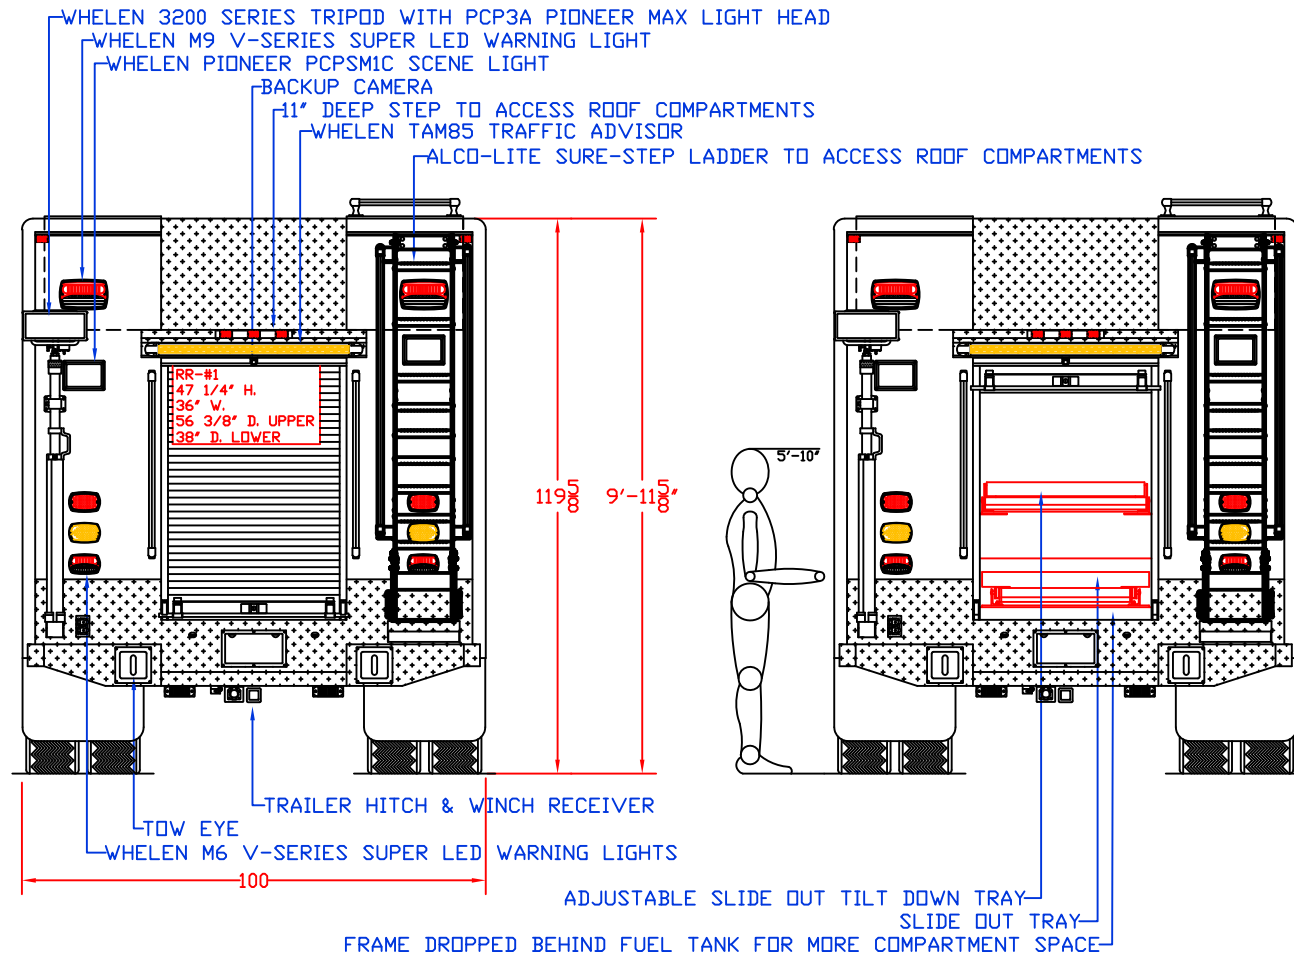

Maintainer Custom Bodies, Inc.
 909 South East Street
 Rock Rapids, IA 51246
 (800) 843-4288 Toll Free
 (712) 472-4725 Phone

CUSTOMER APPROVED BY: _____

VEHICLE TYPE: HEAVY RESCUE	CHASSIS: SPARTAN METRO STAR-X MFD
VIEW: STREETSIDE	BODY MAT'L: ALUMINUM
SCALE: NTS	BODY LENGTH: 240"
DRAWN BY: NRW	APPROVED BY:
DATE: 4/15/2015	BODY STYLE:
DWG NO.: MCBSPARTANDEMO	REVISION:

PROPOSAL FOR: SPARTAN DEMO

Maintainer Custom Bodies, Inc.
 909 South East Street
 Rock Rapids, IA 51246
 (800) 843-4288 Toll Free
 (712) 472-4725 Phone

CUSTOMER APPROVED BY:	
VEHICLE TYPE: HEAVY RESCUE	CHASSIS: SPARTAN METRO STAR-X MFD
VIEW: CURBSIDE	BODY MAT'L: ALUMINUM
SCALE: NTS	BODY LENGTH: 240"
DRAWN BY: NRW	APPROVED BY:
DATE: 4/15/2015	BODY STYLE:
DWG NO.: MCBSPARTANDEMO	REVISION:

PROPOSAL FOR: SPARTAN DEMO

Maintainer Custom Bodies, Inc.
 909 South East Street
 Rock Rapids, IA 51246
 (800) 843-4288 Toll Free
 (712) 472-4725 Phone

CUSTOMER APPROVED BY: _____

VEHICLE TYPE: HEAVY RESCUE	CHASSIS: SPARTAN METRO STAR-X MFD
VIEW: REAR & REAR COMPARTMENT LAYOUT	BODY MAT'L: ALUMINUM
SCALE: NTS	BODY LENGTH: 240"
DRAWN BY: NRW	APPROVED BY:
DATE: 4/15/2015	BODY STYLE:
DWG NO.: MCBSPARTANDEMO	REVISION:

Maintainer Custom Bodies, Inc.
 909 South East Street
 Rock Rapids, IA 51246
 (800) 843-4288 Toll Free
 (712) 472-4725 Phone

CUSTOMER APPROVED BY: _____

VEHICLE TYPE: HEAVY RESCUE	CHASSIS: SPARTAN METRO STAR-X MFD
VIEW: TOP	BODY MAT'L: ALUMINUM
SCALE: NTS	BODY LENGTH: 240"
DRAWN BY: NRW	APPROVED BY:
DATE: 4/15/2015	BODY STYLE:
DWG NO.: MCBSPARTANDEMO	REVISION: