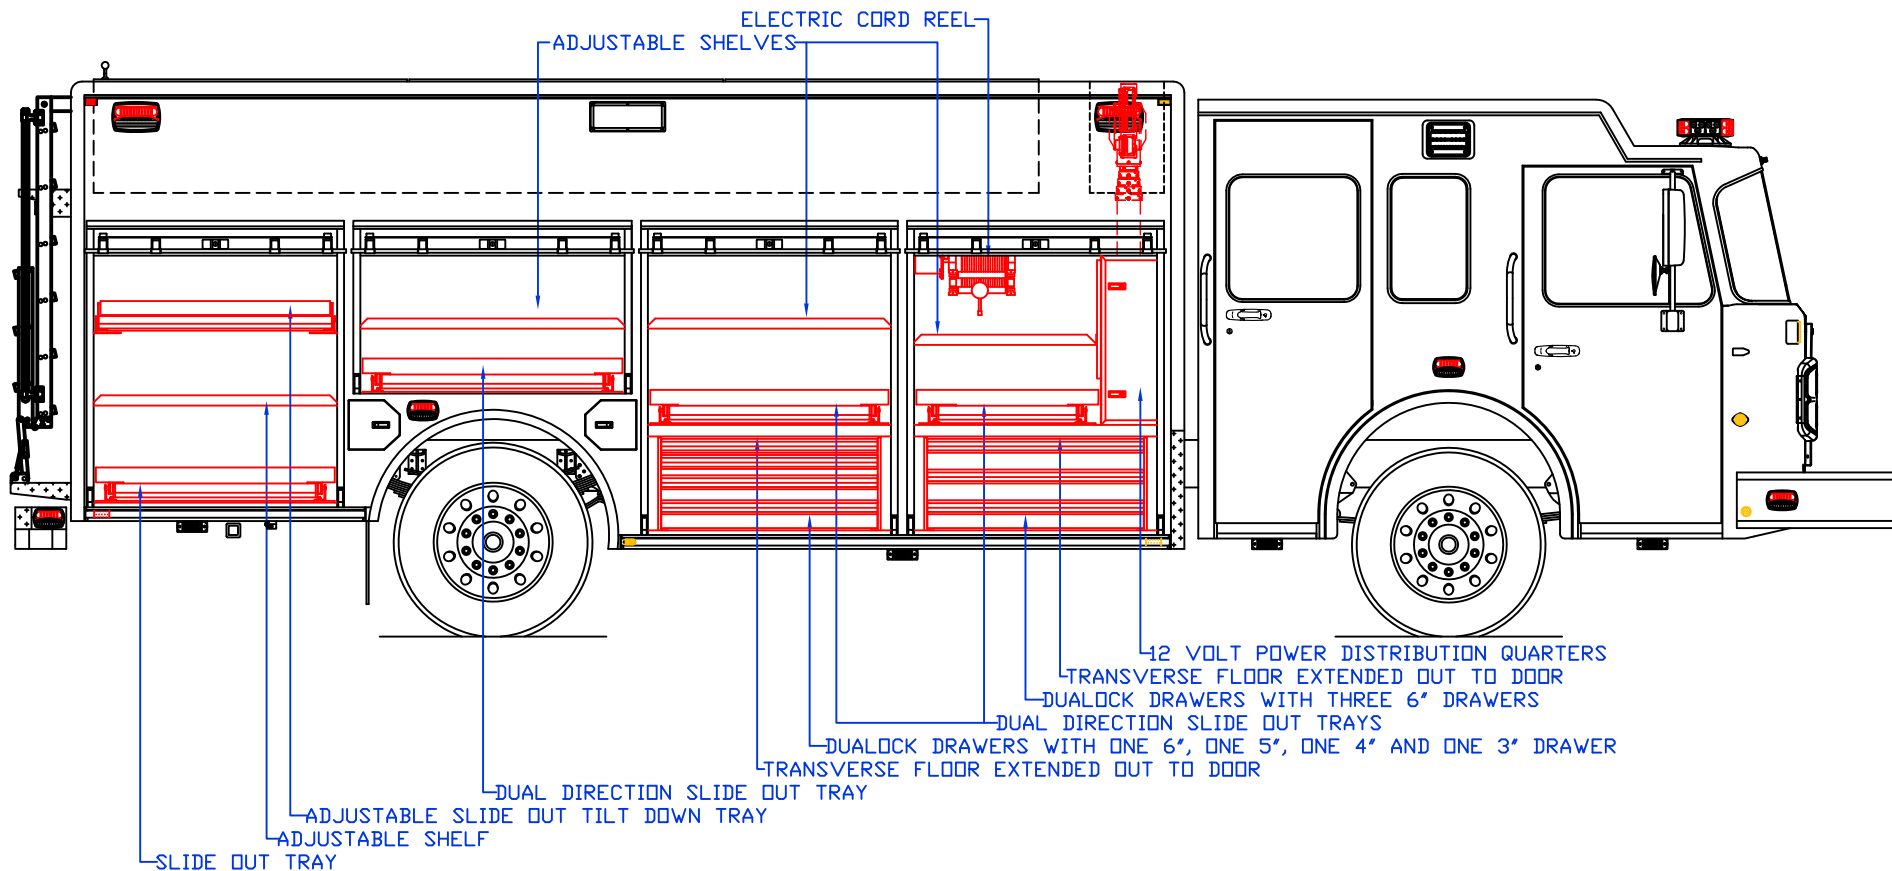

CUSTOMER APPROVED BY: _____

Mainer Custom Bodies, Inc.
909 South East Street
Rock Rapids, IA 51246
(800) 843-4288 Toll Free
(712) 472-4725 Phone

VEHICLE TYPE: HEAVY RESCUE	CHASSIS: SPARTAN METRO STAR-X MFD
VIEW: CURBSIDE COMPARTMENT LAYOUT	BODY MAT'L: ALUMINUM
SCALE: NTS	BODY LENGTH: 240"
DRAWN BY: NRW	APPROVED BY:
DATE: 4/15/2015	BODY STYLE:
DWG NO.: MCBSPARTANDEMO	REVISION:

PROPOSAL FOR: SPARTAN DEMO