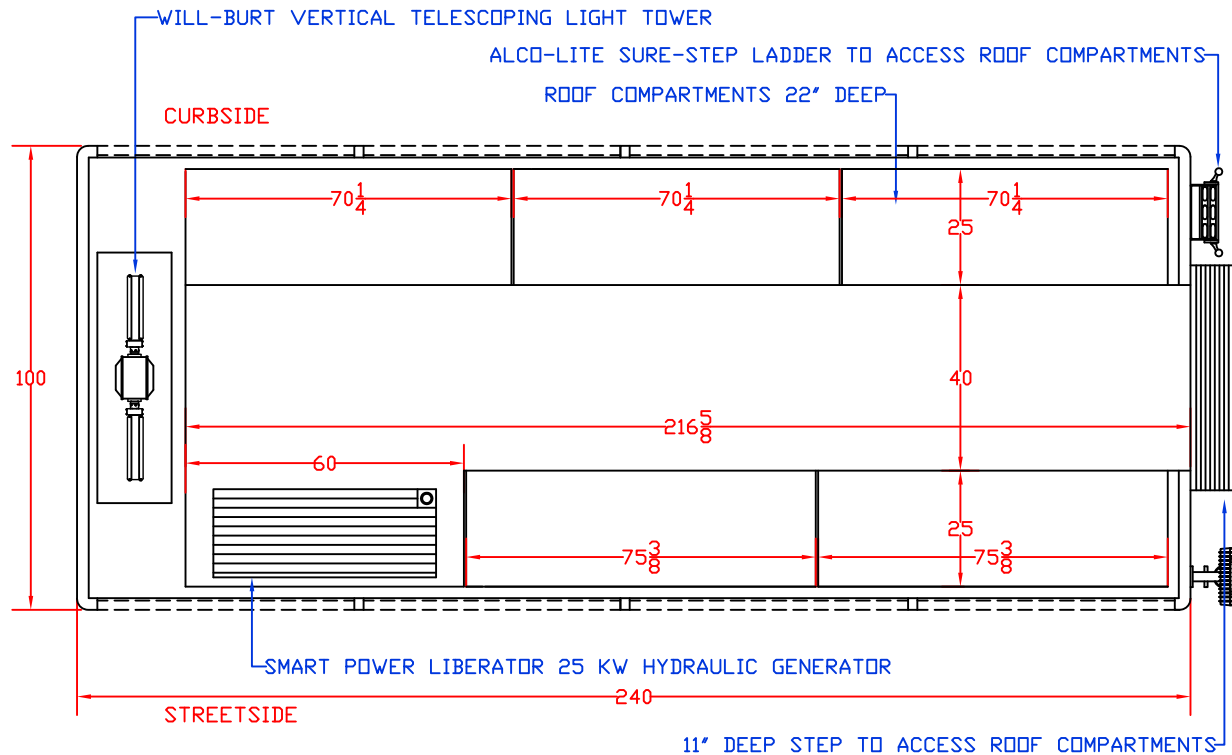

CUSTOMER APPROVED BY: _____

Maintainer Custom Bodies, Inc.
909 South East Street
Rock Rapids, IA 51246
(800) 843-4288 Toll Free
(712) 472-4725 Phone

VEHICLE TYPE: HEAVY RESCUE	CHASSIS: SPARTAN METRO STAR-X MFD
VIEW: ROOF	BODY MAT'L: ALUMINUM
SCALE: NTS	BODY LENGTH: 240"
DRAWN BY: NRW	APPROVED BY:
DATE: 4/15/2015	BODY STYLE:
DWG NO.: MCBSPARTANDEMO	REVISION:

PROPOSAL FOR: SPARTAN DEMO