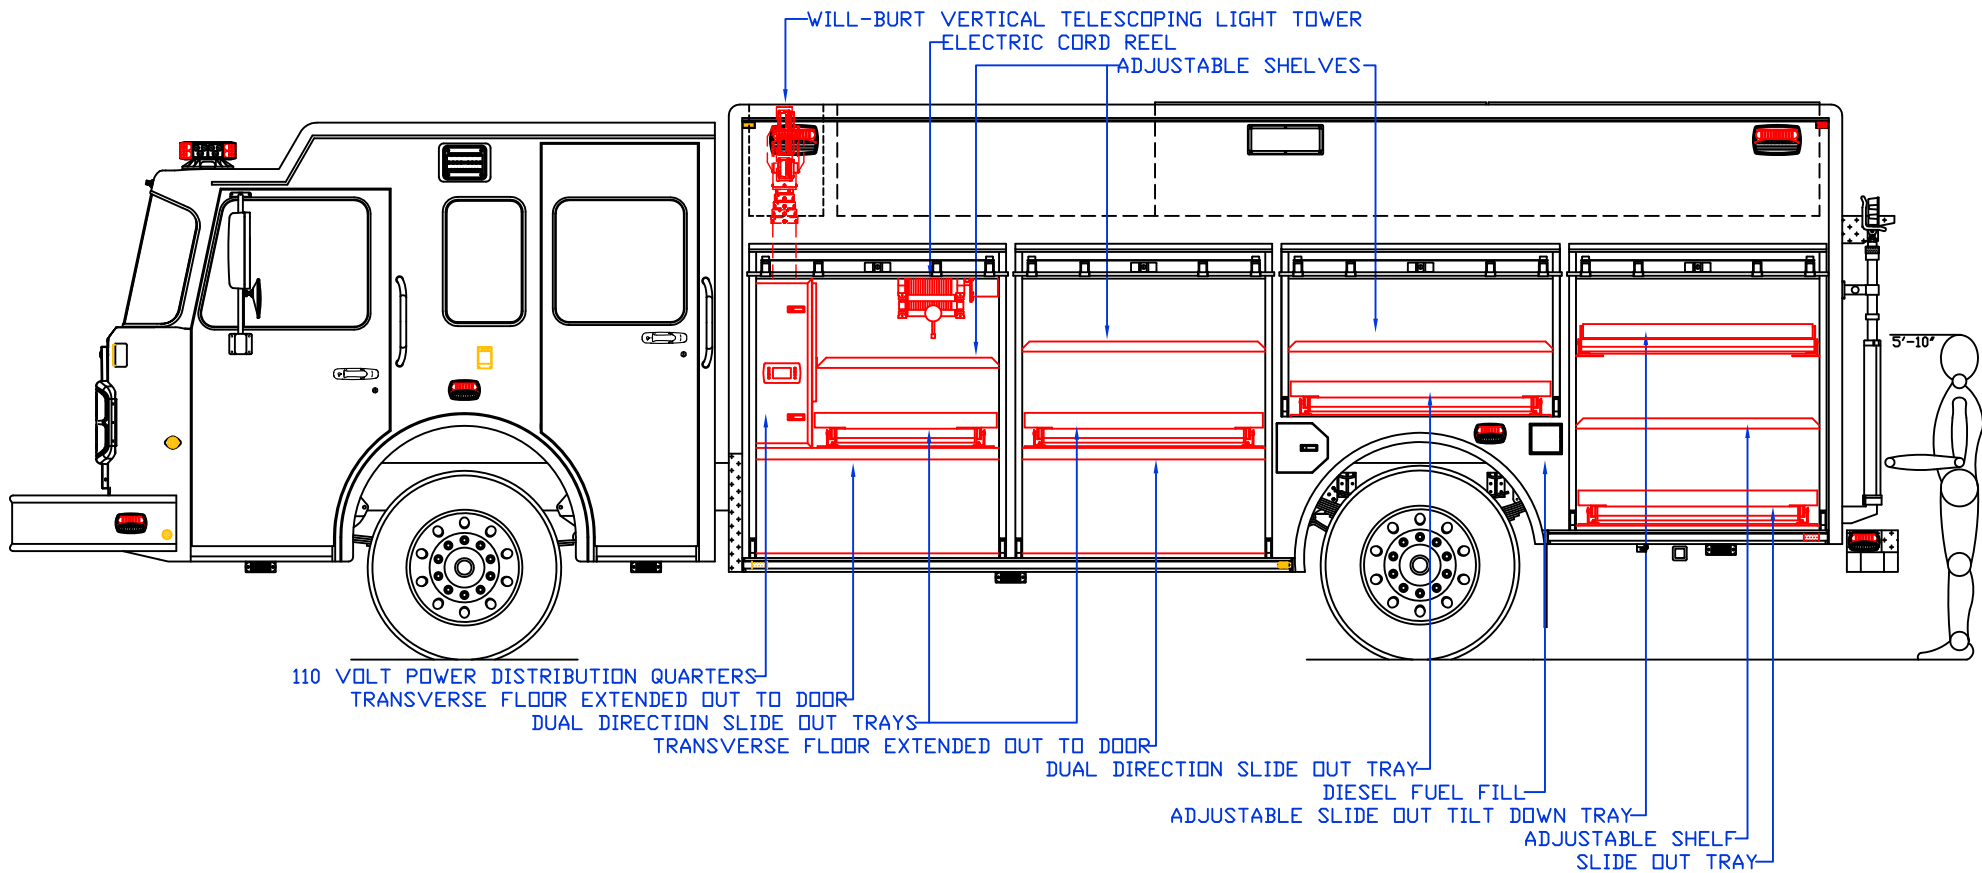

Maintainer Custom Bodies, Inc.
909 South East Street
Rock Rapids, IA 51246
(800) 843-4288 Toll Free
(712) 472-4725 Phone

CUSTOMER APPROVED BY:	
VEHICLE TYPE: HEAVY RESCUE	CHASSIS: SPARTAN METRO STAR-X MFD
VIEW: STREETSIDE COMPARTMENT LAYOUT	BODY MAT'L: ALUMINUM
SCALE: NTS	BODY LENGTH: 240"
DRAWN BY: NRW	APPROVED BY:
DATE: 4/15/2015	BODY STYLE:
DWG NO.: MCBSPARTANDEMO	REVISION:

PROPOSAL FOR: SPARTAN DEMO