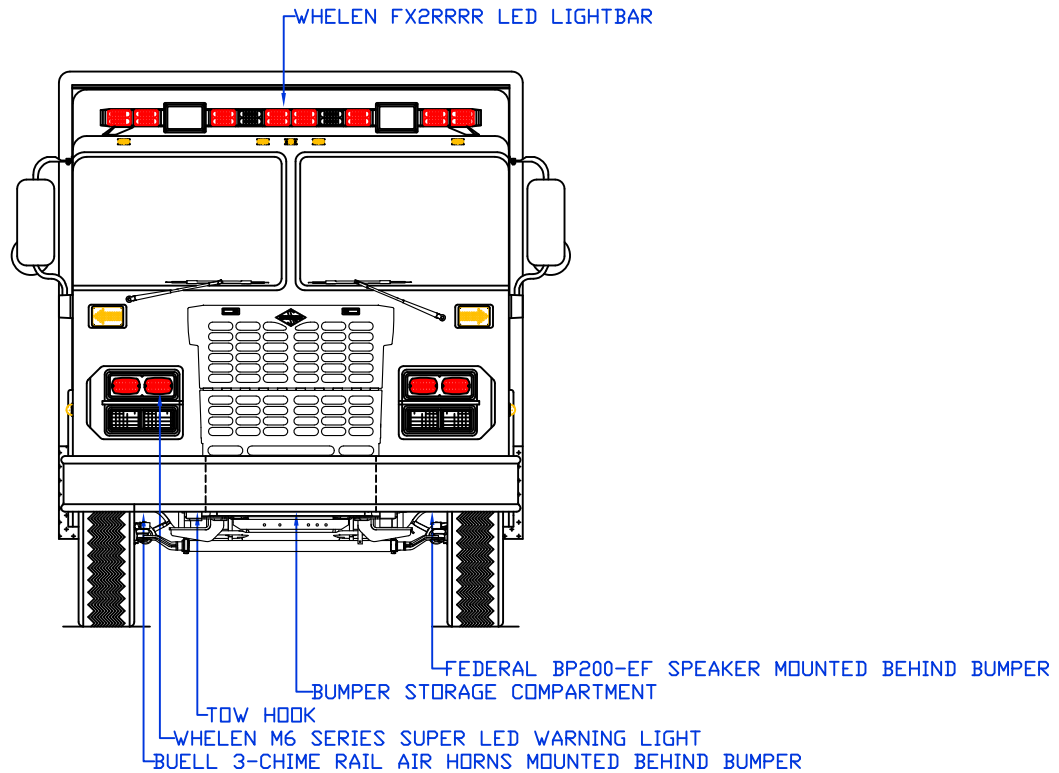

Maintainer Custom Bodies, Inc.
909 South East Street
Rock Rapids, IA 51246
(800) 843-4288 Toll Free
(712) 472-4725 Phone

PROPOSAL FOR: SPARTAN DEMO

CUSTOMER APPROVED BY:	
VEHICLE TYPE: HEAVY RESCUE	CHASSIS: SPARTAN METRO STAR-X MFD
VIEW: FRONT	BODY MAT'L: ALUMINUM
SCALE: NTS	BODY LENGTH: 240"
DRAWN BY: NRW	APPROVED BY:
DATE: 4/15/2015	BODY STYLE:
DWG NO.: MCBSPARTANDEMO	REVISION: