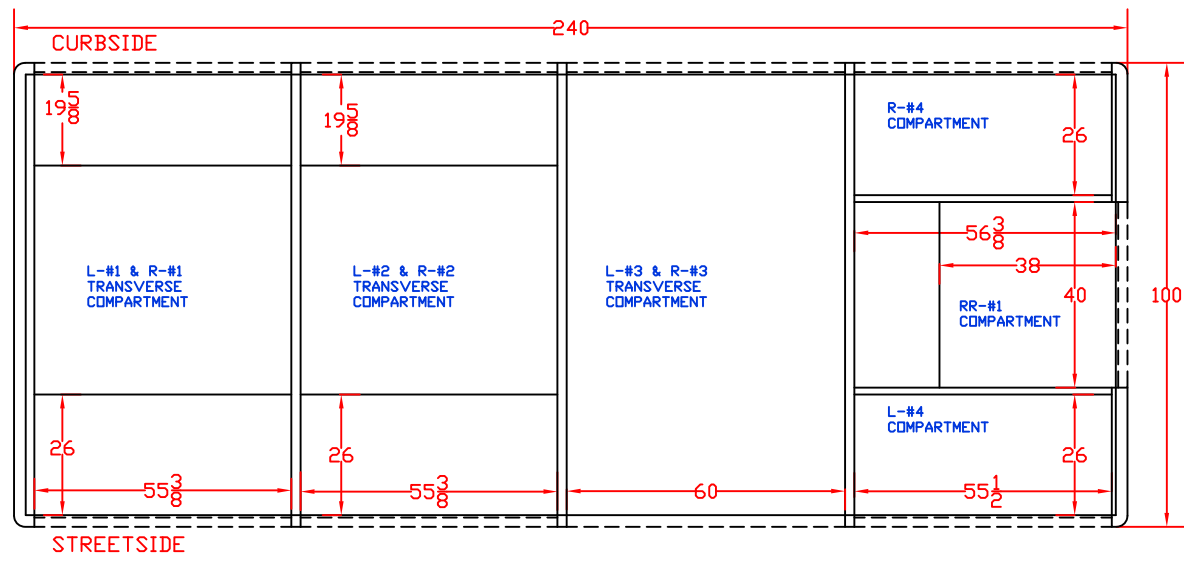

Maintainer Custom Bodies, Inc.
909 South East Street
Rock Rapids, IA 51246
(800) 843-4288 Toll Free
(712) 472-4725 Phone

CUSTOMER APPROVED BY: _____

VEHICLE TYPE: HEAVY RESCUE	CHASSIS: SPARTAN METRO STAR-X MFD
VIEW: TOP	BODY MAT'L: ALUMINUM
SCALE: NTS	BODY LENGTH: 240"
DRAWN BY: NRW	APPROVED BY:
DATE: 4/15/2015	BODY STYLE:
DWG NO.: MCBSPARTANDEMO	REVISION:

PROPOSAL FOR: SPARTAN DEMO