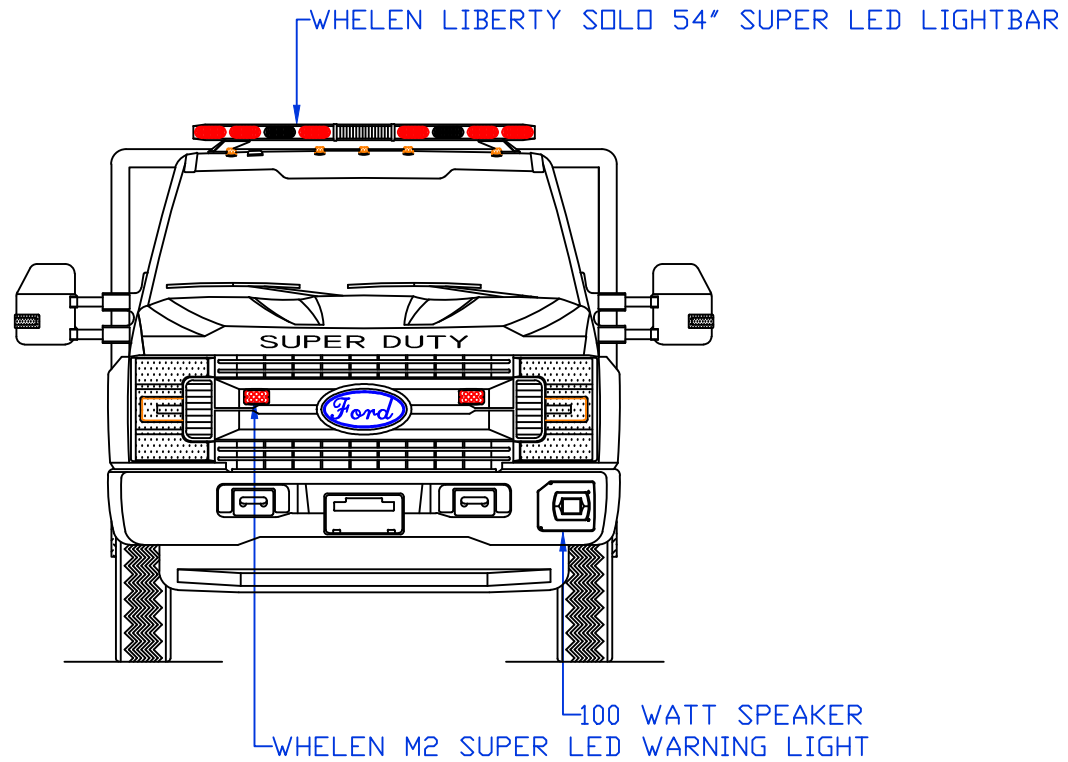

Maintainer mcbfire.com
Custom Bodies, Inc.
909 South East Street (800) 843-4288 Toll Free
Rock Rapids, IA 51246 (712) 472-4725

CUSTOMER APPROVED BY:		PAINT CODE:
VEHICLE TYPE: INVESTIGATIVE	CHASSIS: FORD F-350 SUPERCAB 4X4	
VIEW: FRONT	BODY MAT'L: ALUMINUM	
SCALE: NTS	BODY LENGTH: 108 1/8"	
DRAWN BY: NRW	APPROVED BY:	
DATE: 3/19/2019	BODY STYLE:	
DWG NO.: MCBSUPERSQUAD	REVISION:	

MCB SUPER SQUAD

NOTE: ALL DIMENSIONS ARE APPROXIMATE