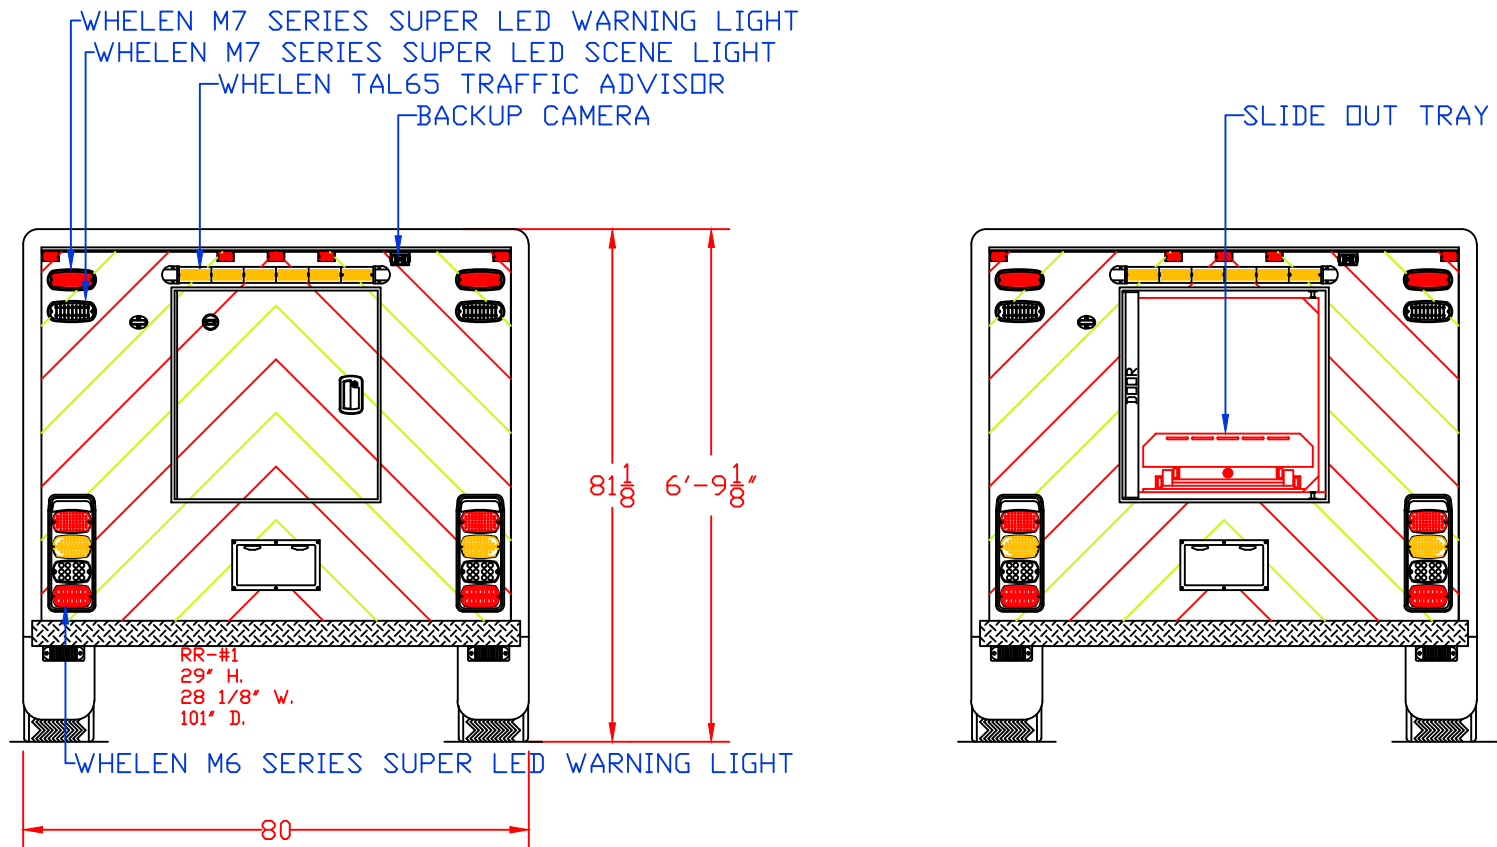

DRAWN BY: NRW

APPROVED BY:

DATE: 3/19/2019

BODY STYLE:

DWG NO.: MCBSUPERSQUAD

REVISION:

MCB SUPER SQUAD

NOTE: ALL DIMENSIONS ARE APPROXIMATE