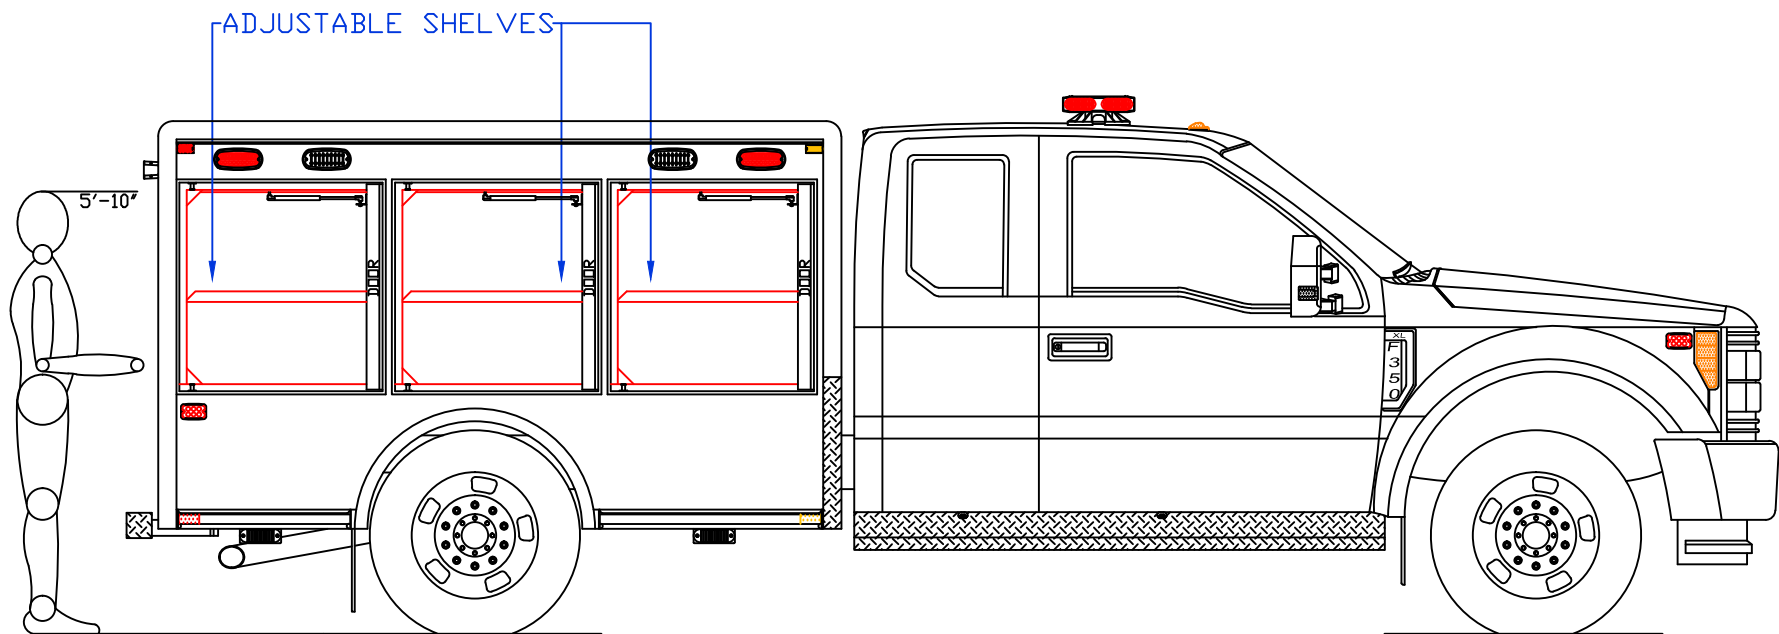

Maintainer mcbfire.com
Custom Bodies, Inc.
909 South East Street (800) 843-4288 Toll Free
Rock Rapids, IA 51246 (712) 472-4725

CUSTOMER APPROVED BY:		PAINT CODE:
VEHICLE TYPE: INVESTIGATIVE	CHASSIS: FORD F-350 SUPERCAB 4X4	
VIEW: CURBSIDE COMPARTMENT LAYOUT	BODY MAT'L: ALUMINUM	
SCALE: NTS	BODY LENGTH: 108 1/8"	
DRAWN BY: NRW	APPROVED BY:	
DATE: 3/19/2019	BODY STYLE:	
DWG NO.: MCBSUPERSQUAD	REVISION:	

MCB SUPER SQUAD

NOTE: ALL DIMENSIONS ARE APPROXIMATE