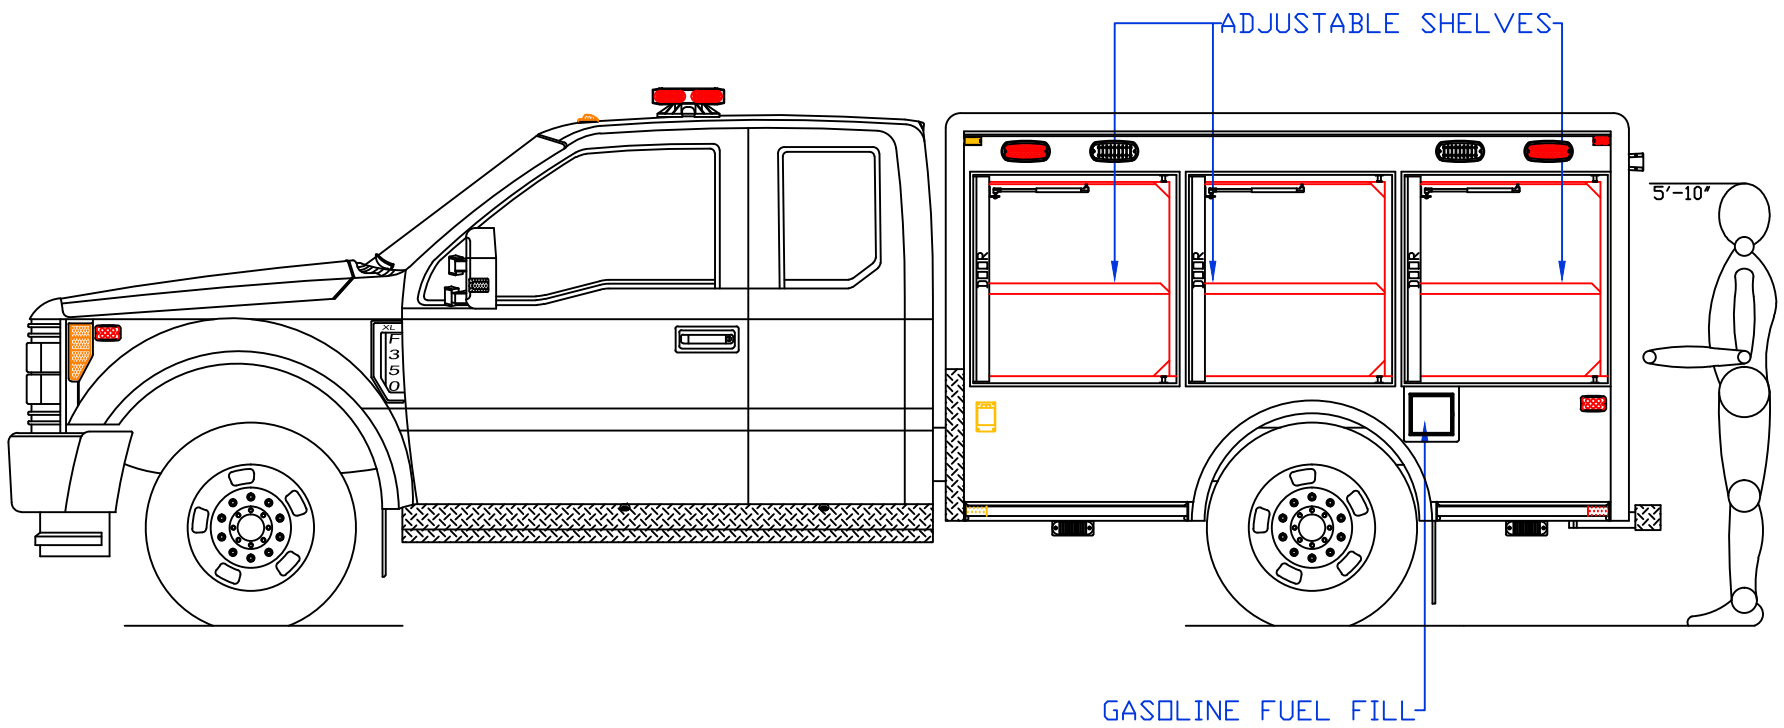

Maintainer Custom Bodies, Inc.
909 South East Street
Rock Rapids, IA 51246
(800) 843-4288 Toll Free
(712) 472-4725

mcbfire.com

CUSTOMER APPROVED BY:

PAINT CODE:

VEHICLE TYPE: INVESTIGATIVE

CHASSIS: FORD F-350 SUPERCAB 4X4

VIEW: STREETSIDE COMPARTMENT LAYOUT

BODY MAT'L: ALUMINUM

SCALE: NTS

BODY LENGTH: 108 1/8"

DRAWN BY: NRW

APPROVED BY:

DATE: 3/19/2019

BODY STYLE:

DWG NO.: MCBSUPERSQUAD

REVISION:

MCB SUPER SQUAD

NOTE: ALL DIMENSIONS ARE APPROXIMATE