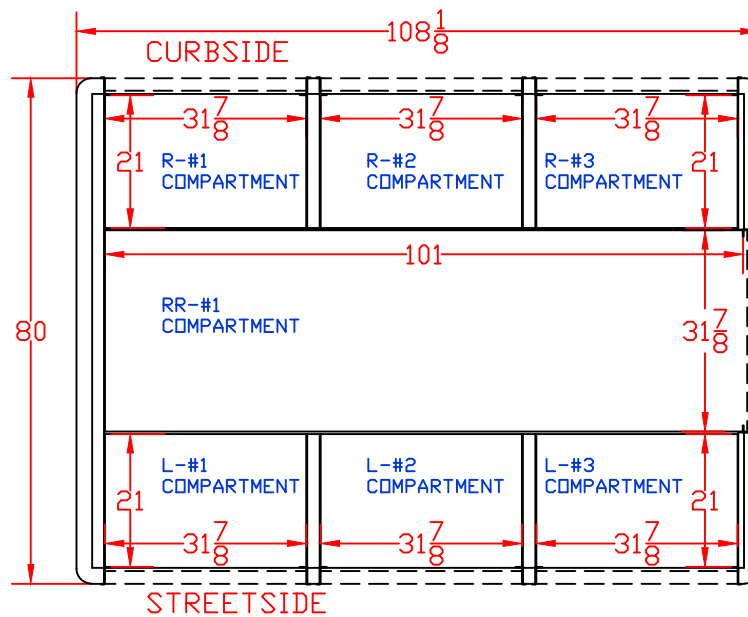

Maintainer mcbfire.com
Custom Bodies, Inc.
909 South East Street (800) 843-4288 Toll Free
Rock Rapids, IA 51246 (712) 472-4725

MCB SUPER SQUAD

CUSTOMER APPROVED BY:		PAIN CODE:
VEHICLE TYPE: INVESTIGATIVE	CHASSIS: FORD F-350 SUPERCAB 4X4	
VIEW: TOP	BODY MAT'L: ALUMINUM	
SCALE: NTS	BODY LENGTH: 108 1/8"	
DRAWN BY: NRW	APPROVED BY:	
DATE: 3/19/2019	BODY STYLE:	
DWG NO.: MCBSUPERSQUAD	REVISION:	

NOTE: ALL DIMENSIONS ARE APPROXIMATE