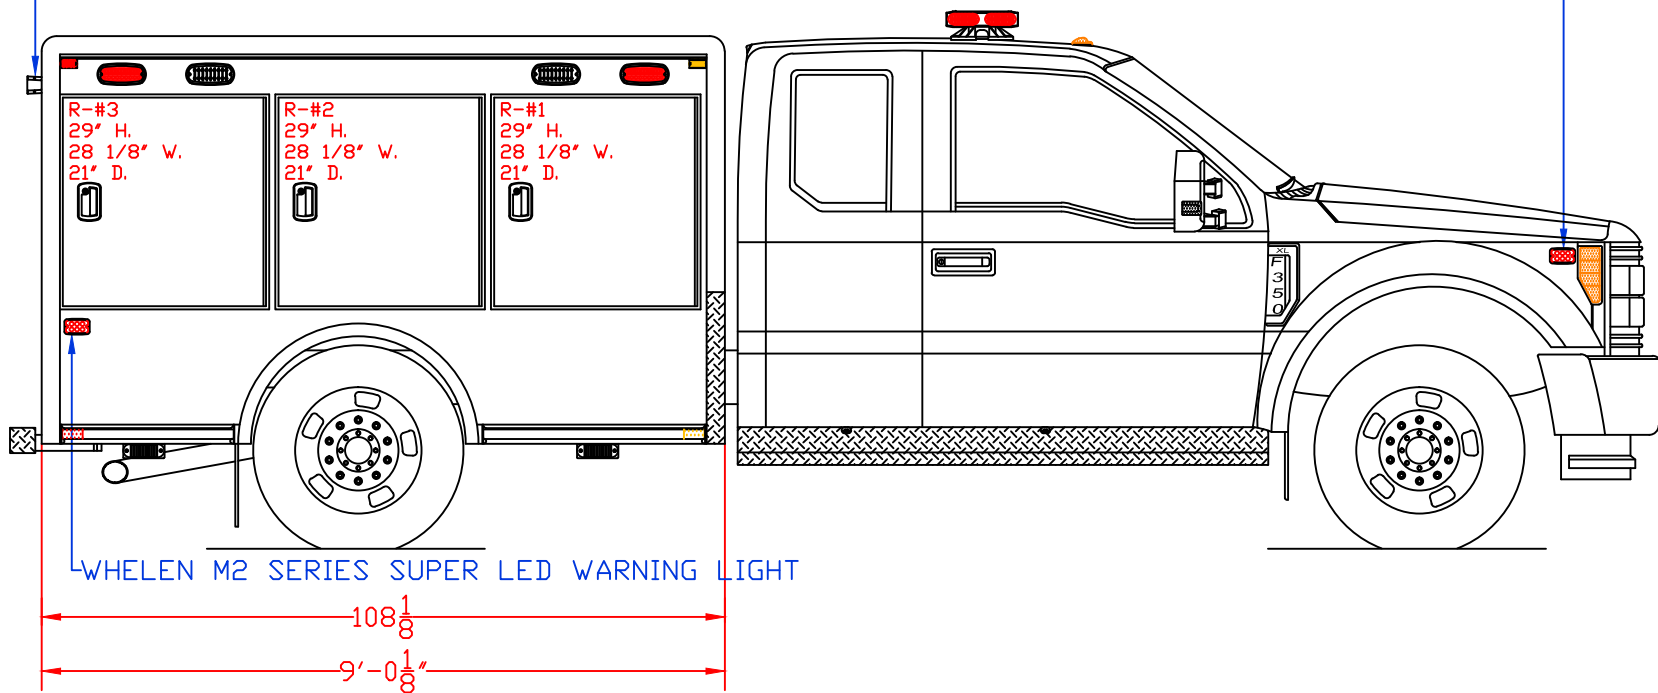

WHELEN TAL65 TRAFFIC ADVISOR

WHELEN M2 SERIES SUPER LED WARNING LIGHT

WHELEN M2 SERIES SUPER LED WARNING LIGHT

108 ¹/₈"

9'-0 ¹/₈"

Maintainer mcbfire.com
Custom Bodies, Inc.
909 South East Street (800) 843-4288 Toll Free
Rock Rapids, IA 51246 (712) 472-4725

CUSTOMER APPROVED BY:

PAINT CODE:

VEHICLE TYPE: INVESTIGATIVE

CHASSIS: FORD F-350 SUPERCAB 4X4

VIEW: CURBSIDE

BODY MAT'L: ALUMINUM

SCALE: NTS

BODY LENGTH: 108 1/8"

DRAWN BY: NRW

APPROVED BY:

DATE: 3/19/2019

BODY STYLE:

DWG NO.: MCBSUPERSQUAD

REVISION:

MCB SUPER SQUAD

NOTE: ALL DIMENSIONS ARE APPROXIMATE