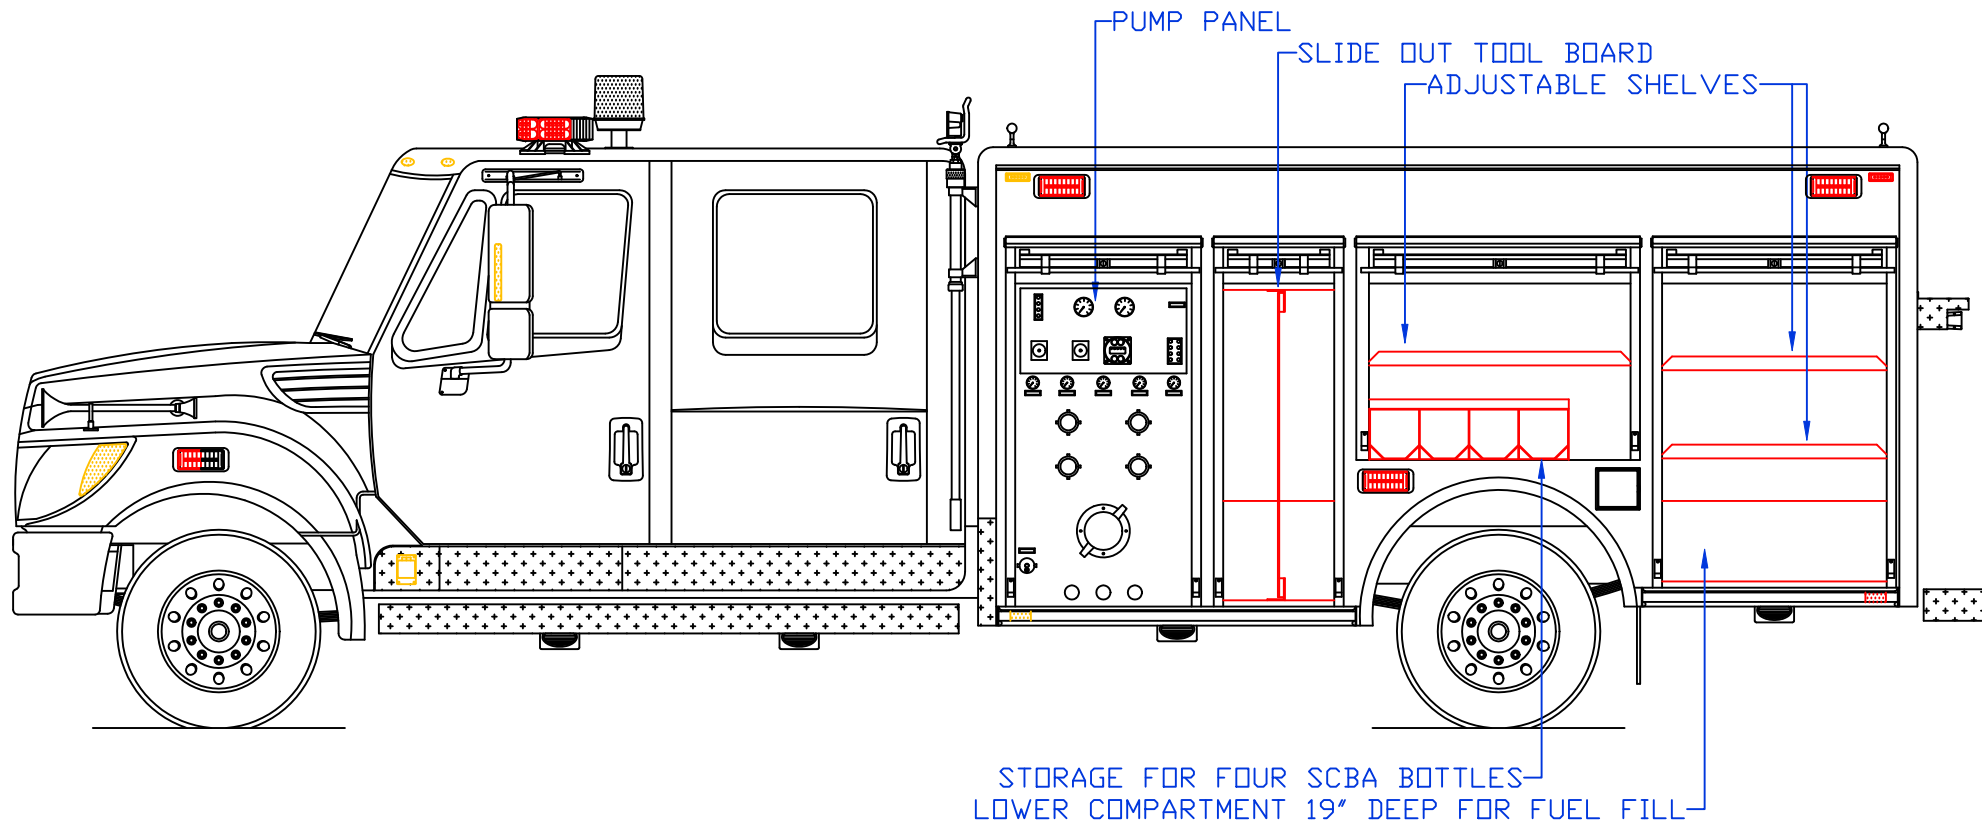

Maintainer Custom Bodies, Inc.

909 So. East St. 800-843-4288 Toll Free
Rock Rapids, Ia. 51246 712-472-4725 Phone

CUSTOMER APPROVED BY:

VEHICLE TYPE: PUMPER/RESCUE	CHASSIS: INTERNATIONAL TERRASTAR CREW CAB 4X2
VIEW: STREETSIDE COMPARTMENT LAYOUT	BODY MAT'L: ALUMINUM
SCALE: NTS	BODY LENGTH: 149"
DRAWN BY: NRW	APPROVED BY:
DATE: 10/15/2012	BODY STYLE:
DWG NO.: MEDINAVFD	REVISION:

PROPOSAL FOR: MEDINA VOLUNTEER FIRE DEPARTMENT