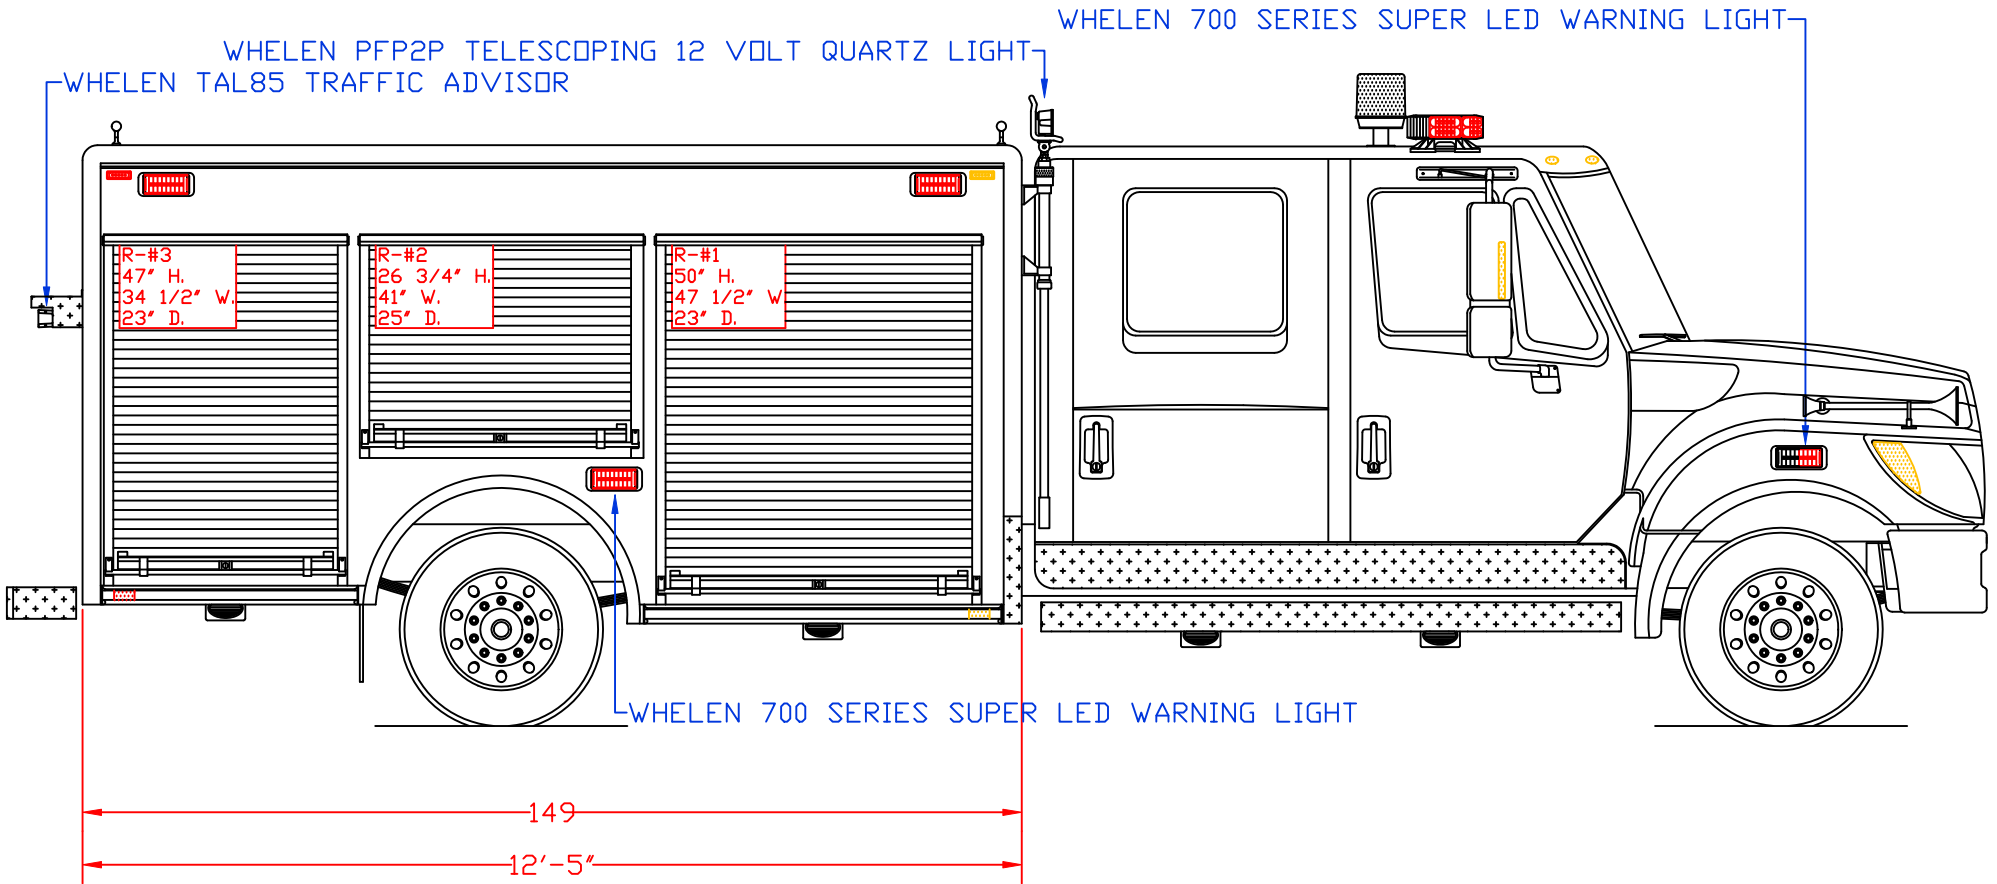

Maintainer Custom Bodies, Inc.

909 So. East St. 800-843-4288 Toll Free
 Rock Rapids, Ia. 51246 712-472-4725 Phone

CUSTOMER APPROVED BY:

VEHICLE TYPE: PUMPER/RESCUE	CHASSIS: INTERNATIONAL TERRASTAR CREW CAB 4X2
VIEW: STREETSIDE	BODY MAT'L: ALUMINUM
SCALE: NTS	BODY LENGTH: 149"
DRAWN BY: NRW	APPROVED BY:
DATE: 10/15/2012	BODY STYLE:
DWG NO.: MEDINAVFD	REVISION:

PROPOSAL FOR: MEDINA VOLUNTEER FIRE DEPARTMENT

Maintainer Custom Bodies, Inc.

909 So. East St. 800-843-4288 Toll Free
 Rock Rapids, Ia. 51246 712-472-4725 Phone

CUSTOMER APPROVED BY:

VEHICLE TYPE: PUMPER/RESCUE	CHASSIS: INTERNATIONAL TERRASTAR CREW CAB 4X2
VIEW: CURBSIDE	BODY MAT'L: ALUMINUM
SCALE: NTS	BODY LENGTH: 149"
DRAWN BY: NRW	APPROVED BY:
DATE: 10/15/2012	BODY STYLE:
DWG NO.: MEDINAVFD	REVISION:

CHASSIS: INTERNATIONAL TERRASTAR CREW CAB 4X2
 BODY MAT'L: ALUMINUM
 BODY LENGTH: 149"
 APPROVED BY:
 BODY STYLE:
 REVISION:

PROPOSAL FOR: MEDINA VOLUNTEER FIRE DEPARTMENT

Maintainer Custom Bodies, Inc.

909 So. East St. 800-843-4288 Toll Free
 Rock Rapids, Ia. 51246 712-472-4725 Phone

CUSTOMER APPROVED BY:

VEHICLE TYPE: PUMPER/RESCUE	CHASSIS: INTERNATIONAL TERRASTAR CREW CAB 4X2
VIEW: FRONT	BODY MAT'L: ALUMINUM
SCALE: NTS	BODY LENGTH: 149"
DRAWN BY: NRW	APPROVED BY:
DATE: 10/15/2012	BODY STYLE:
DWG NO.: MEDINAVFD	REVISION: