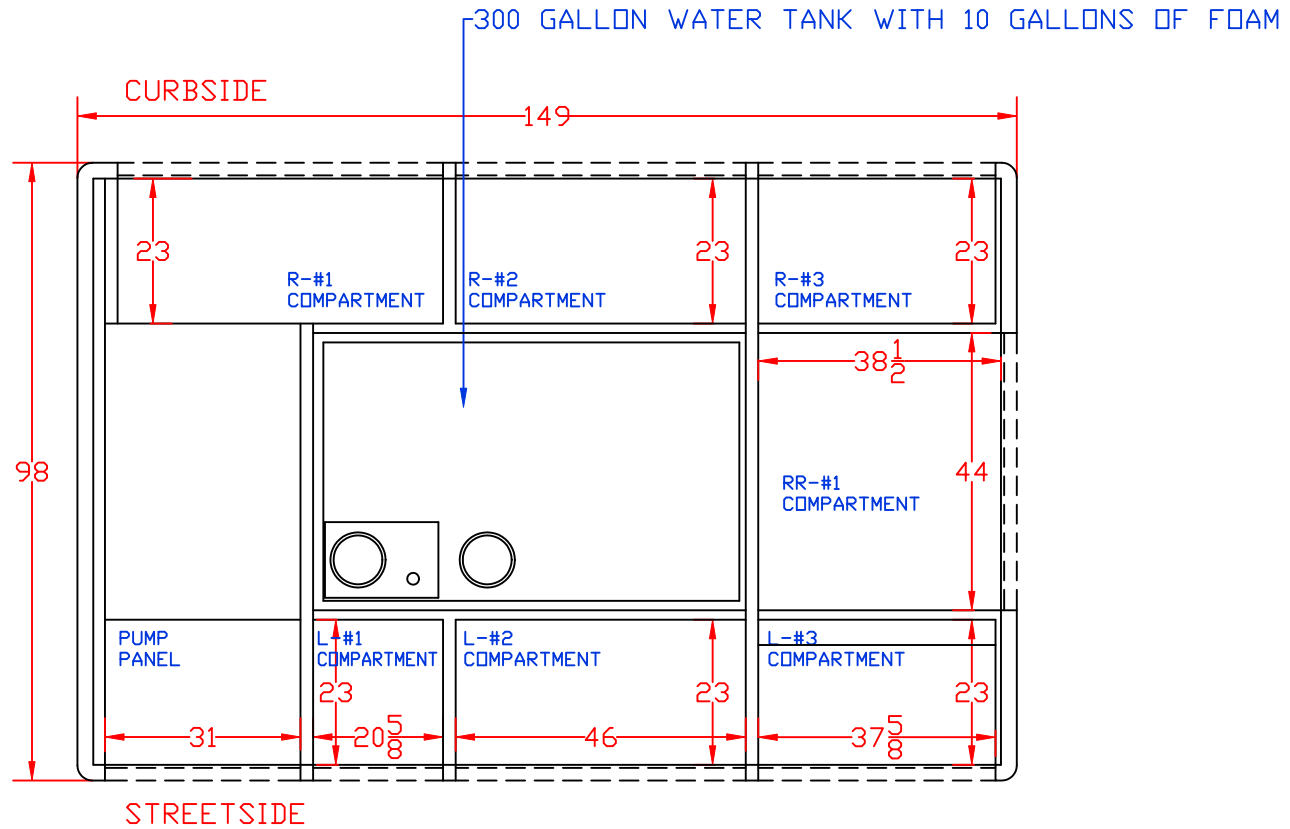

CUSTOMER APPROVED BY:

VEHICLE TYPE: PUMPER/RESCUE

VIEW: TOP COMPARTMENT LAYOUT

SCALE: NTS

DRAWN BY: NRW

DATE: 10/15/2012

DWG NO.: MEDINAVFD

CHASSIS: INTERNATIONAL TERRASTAR CREW CAB 4X2

BODY MAT'L: ALUMINUM

BODY LENGTH: 149"

APPROVED BY:

BODY STYLE:

REVISION:

Maintainer Custom Bodies, Inc.

909 So. East St.
Rock Rapids, Ia. 51246

800-843-4288 Toll Free
712-472-4725 Phone

PROPOSAL FOR: MEDINA VOLUNTEER FIRE DEPARTMENT