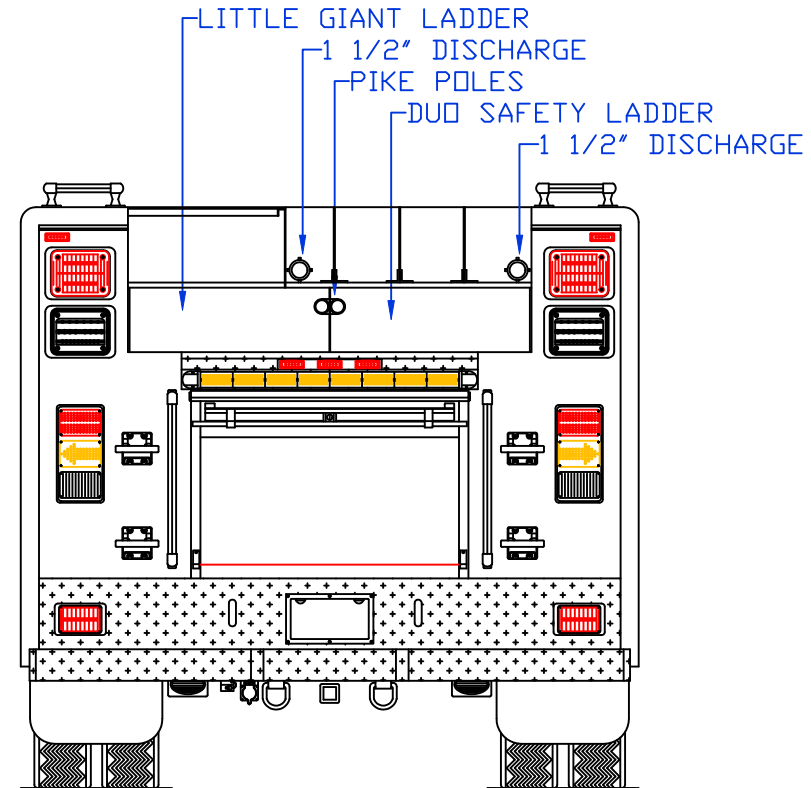

Maintainer Custom Bodies, Inc.

909 So. East St.
Rock Rapids, Ia. 51246

800-843-4288 Toll Free
712-472-4725 Phone

CUSTOMER APPROVED BY:

VEHICLE TYPE: PUMPER/RESCUE
VIEW: REAR & REAR COMPARTMENT LAYOUT
SCALE: NTS
DRAWN BY: NRW
DATE: 10/15/2012
DWG NO.: MEDINAVFD

CHASSIS: INTERNATIONAL TERRASTAR CREW CAB 4X2
BODY MAT'L: ALUMINUM
BODY LENGTH: 149"
APPROVED BY:
BODY STYLE:
REVISION:

PROPOSAL FOR: MEDINA VOLUNTEER FIRE DEPARTMENT