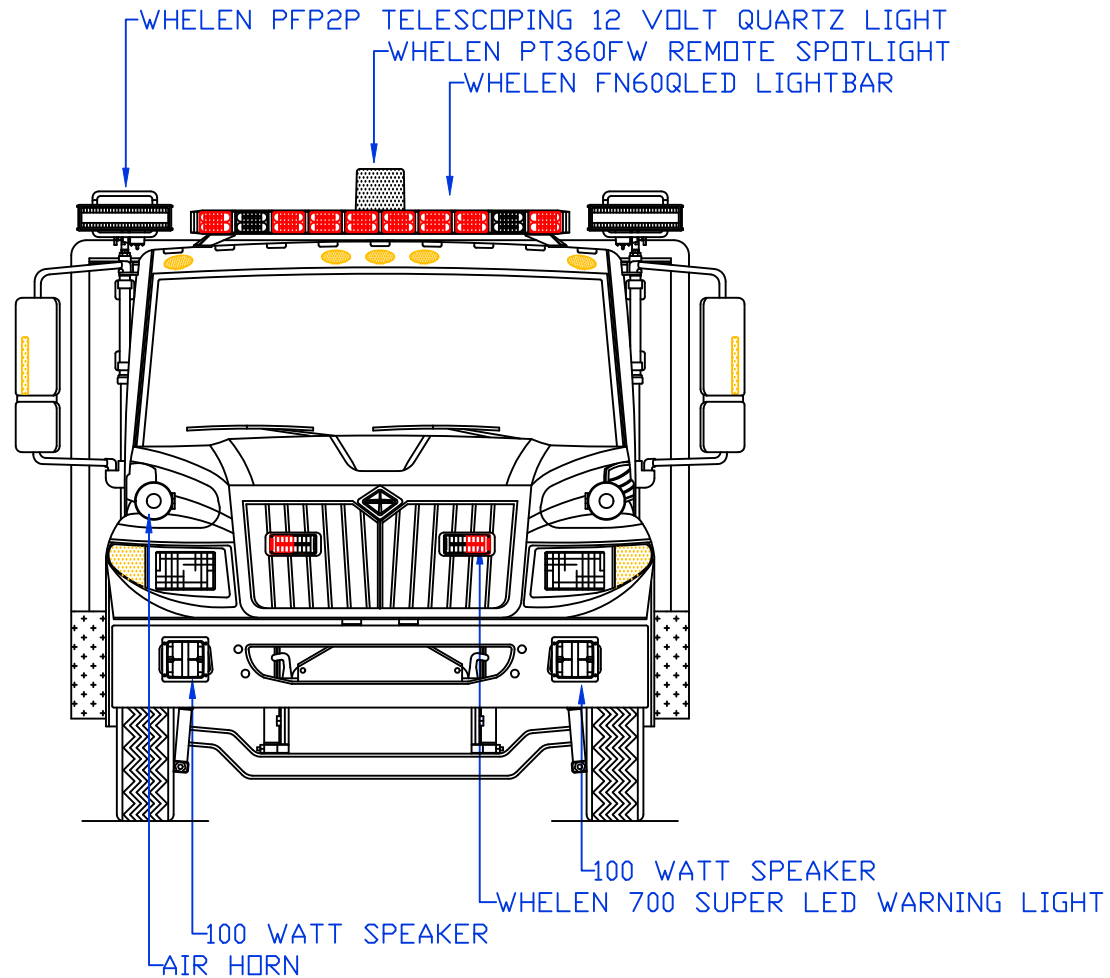

CHASSIS: INTERNATIONAL TERRASTAR CREW CAB 4X2
 BODY MAT'L: ALUMINUM
 BODY LENGTH: 149"
 APPROVED BY:
 BODY STYLE:
 REVISION:

PROPOSAL FOR: MEDINA VOLUNTEER FIRE DEPARTMENT

Maintainer Custom Bodies, Inc.

909 So. East St. 800-843-4288 Toll Free
 Rock Rapids, Ia. 51246 712-472-4725 Phone

CUSTOMER APPROVED BY:

VEHICLE TYPE: PUMPER/RESCUE	CHASSIS: INTERNATIONAL TERRASTAR CREW CAB 4X2
VIEW: FRONT	BODY MAT'L: ALUMINUM
SCALE: NTS	BODY LENGTH: 149"
DRAWN BY: NRW	APPROVED BY:
DATE: 10/15/2012	BODY STYLE:
DWG NO.: MEDINAVFD	REVISION: