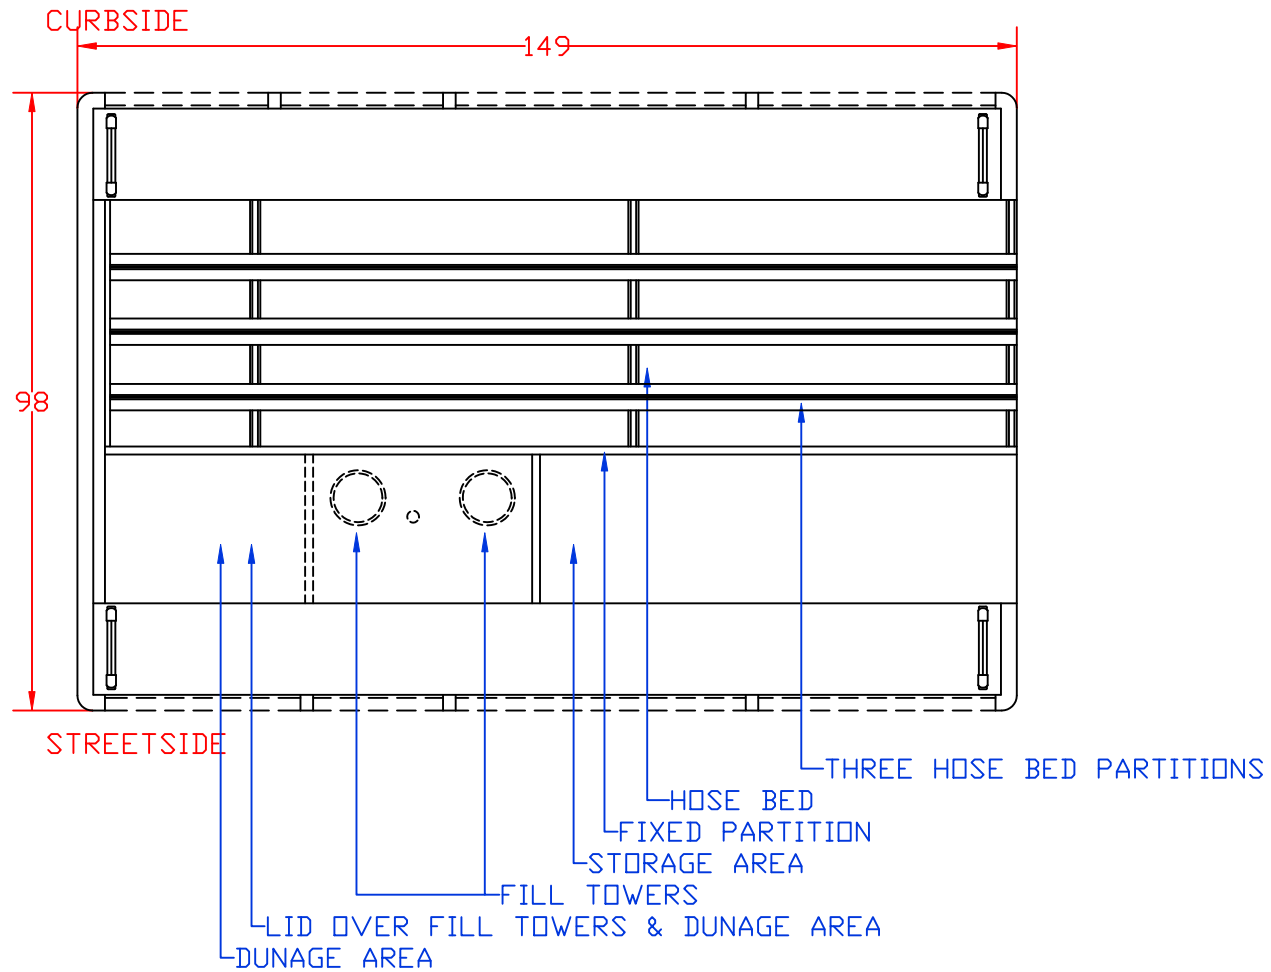

CUSTOMER APPROVED BY:

VEHICLE TYPE: PUMPER/RESCUE

CHASSIS: INTERNATIONAL TERRASTAR CREW CAB 4X2

VIEW: TOP HOSE BED

BODY MAT'L: ALUMINUM

SCALE: NTS

BODY LENGTH: 149"

DRAWN BY: NRW

APPROVED BY:

DATE: 10/15/2012

BODY STYLE:

DWG NO.: MEDINAVFD

REVISION:

Maintainer Custom Bodies, Inc.

909 So. East St.
Rock Rapids, Ia. 51246

800-843-4288 Toll Free
712-472-4725 Phone

PROPOSAL FOR: MEDINA VOLUNTEER FIRE DEPARTMENT