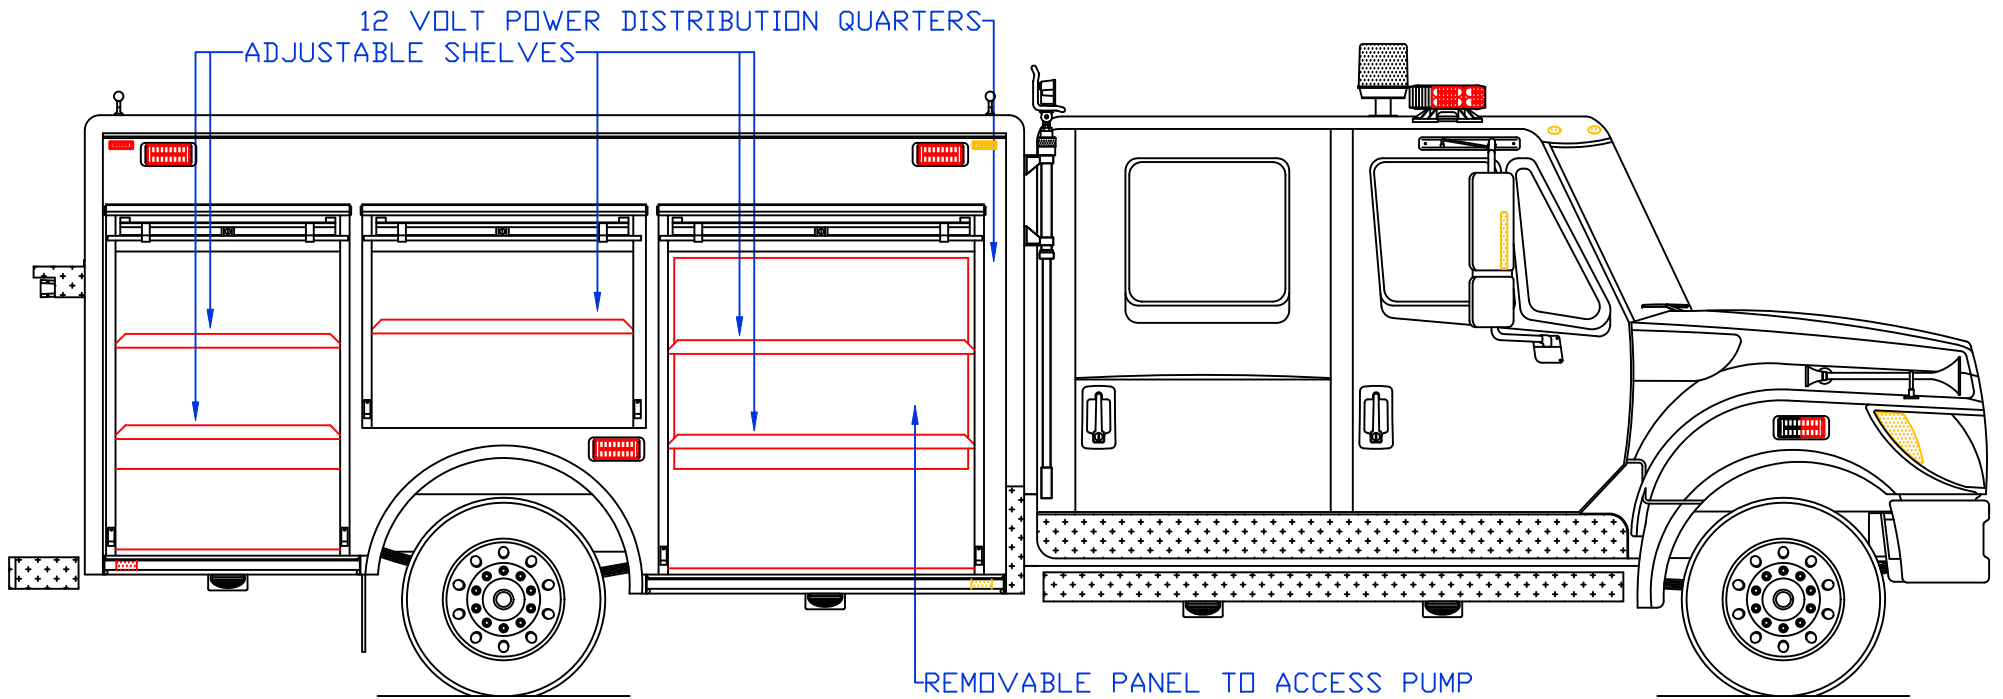

Maintainer Custom Bodies, Inc.

909 So. East St. 800-843-4288 Toll Free
Rock Rapids, Ia. 51246 712-472-4725 Phone

CUSTOMER APPROVED BY:

VEHICLE TYPE: PUMPER/RESCUE	CHASSIS: INTERNATIONAL TERRASTAR CREW CAB 4X2
VIEW: CURBSIDE COMPARTMENT LAYOUT	BODY MAT'L: ALUMINUM
SCALE: NTS	BODY LENGTH: 149"
DRAWN BY: NRW	APPROVED BY:
DATE: 10/15/2012	BODY STYLE:
DWG NO.: MEDINAVFD	REVISION:

PROPOSAL FOR: MEDINA VOLUNTEER FIRE DEPARTMENT