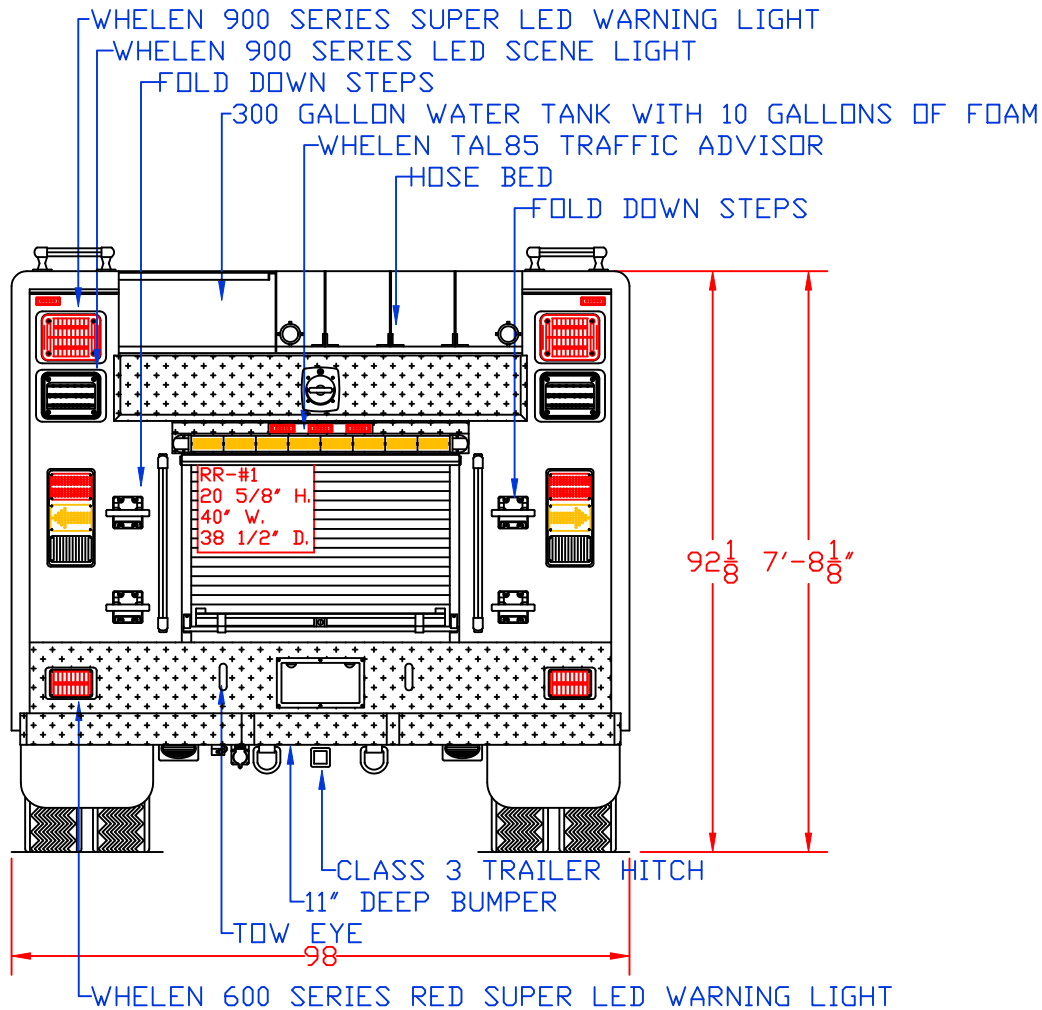

Maintainer Custom Bodies, Inc.

909 So. East St.
Rock Rapids, Ia. 51246

800-843-4288 Toll Free
712-472-4725 Phone

CUSTOMER APPROVED BY:

VEHICLE TYPE: PUMPER/RESCUE
VIEW: REAR & REAR COMPARTMENT LAYOUT
SCALE: NTS
DRAWN BY: NRW
DATE: 10/15/2012
DWG NO.: MEDINAVFD

CHASSIS: INTERNATIONAL TERRASTAR CREW CAB 4X2
BODY MAT'L: ALUMINUM
BODY LENGTH: 149"
APPROVED BY:
BODY STYLE:
REVISION:

PROPOSAL FOR: MEDINA VOLUNTEER FIRE DEPARTMENT