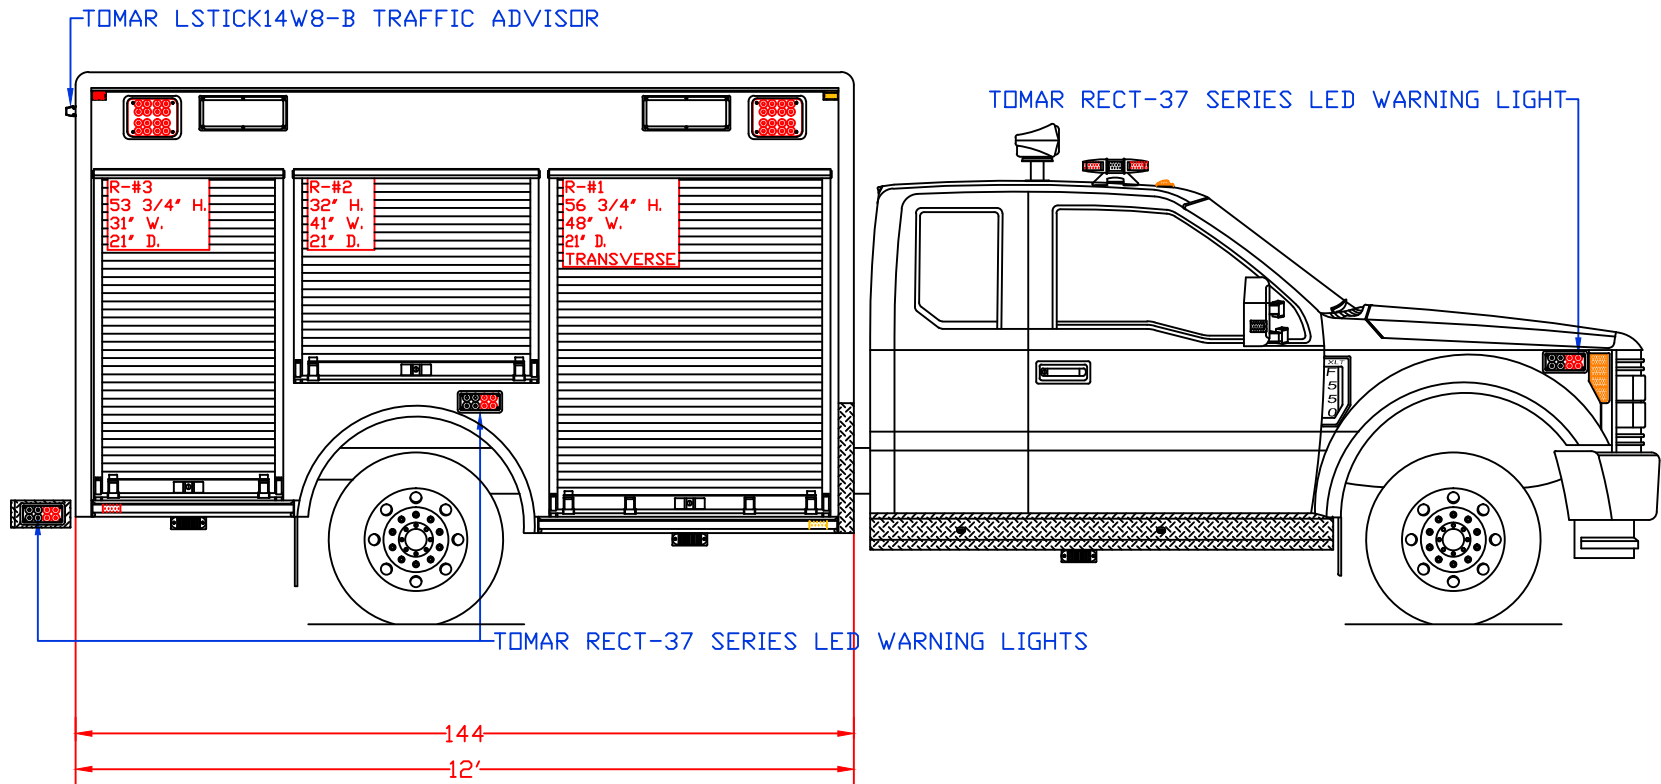

CUSTOMER APPROVED BY:		PAINT CODE:	
VEHICLE TYPE: RESCUE	CHASSIS: FORD F-550 SUPERCAB 4X4		
NEW: STREETSIDE	BODY MAT'L: ALUMINUM		
SCALE: NTS	BODY LENG: 144"		
DRAWN BY: NRW	APPROVED BY:		
DATE: 11/11/2016	BODY STYLE:		
DWG NO.: ROLLINGMEADOWS	REVISION:		

CUSTOMER APPROVED BY:		PAINT CODE:	
VEHICLE TYPE: RESCUE	CHASSIS: FORD F-550 SUPERCAB 4X4		
MLW: CURBSIDE	BODY MATL: ALUMINUM		
SCALE: NTS	BODY LENG: 144"		
DRAWN BY: NRW	APPROVED BY:		
DATE: 11/11/2016	BODY STYLE:		
DWG NO.: ROLLINGMEADOWS	REVISION:		