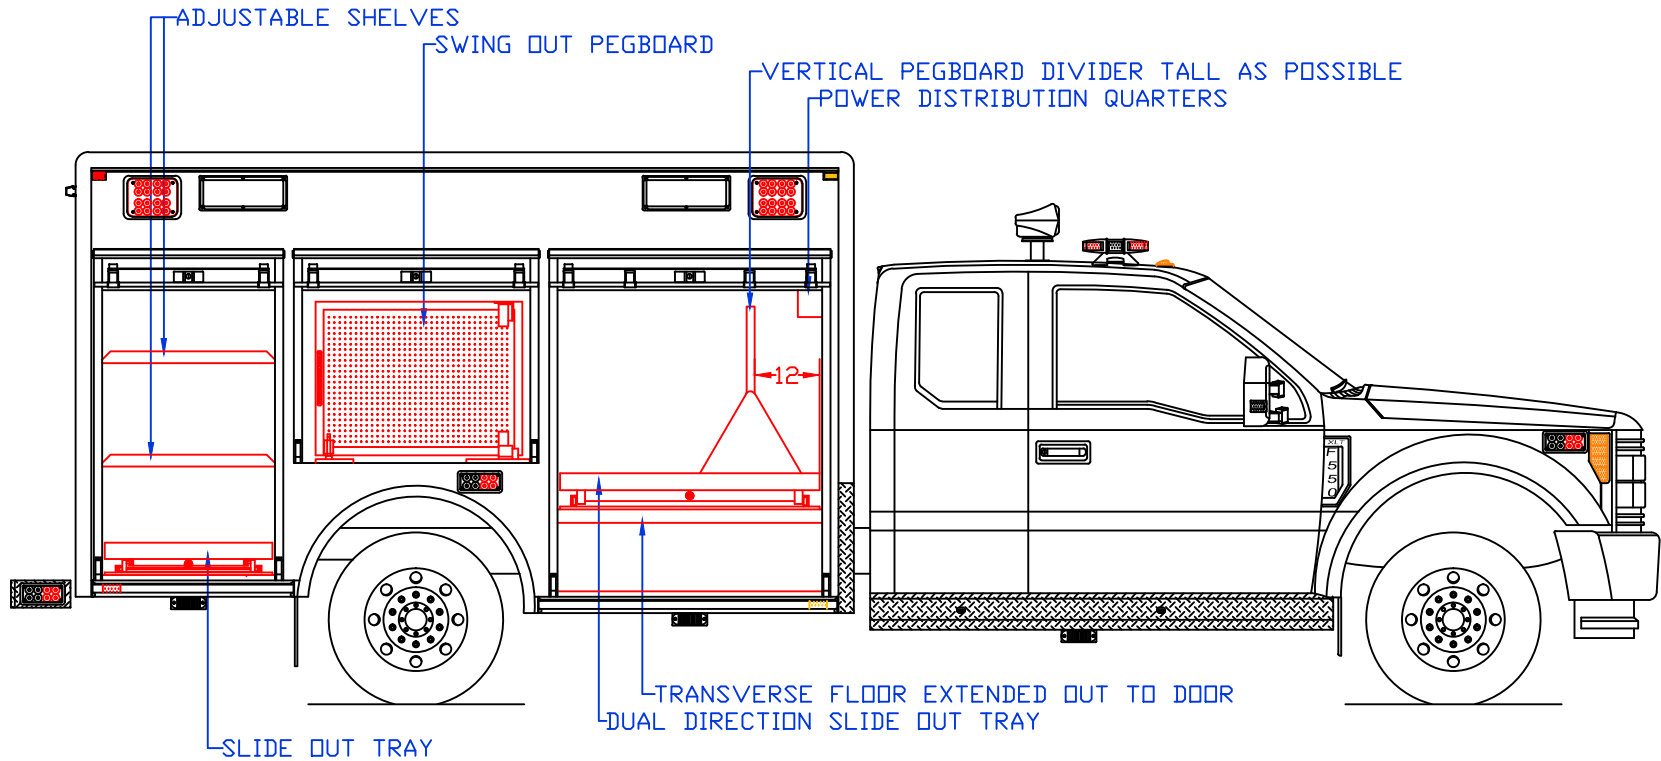

Maintainer *Custom Bodies, Inc.*
909 South East Street (800) 843-4288 Toll Free
Rock Rapids, IA 51246 (712) 472-4725

mcbfire.com

CUSTOMER APPROVED BY:		PAINT CODE:	
VEHICLE TYPE: RESCUE	CHASSIS: FORD F-550 SUPERCAB 4X4		
NEW: CURBSIDE COMPARTMENT LAYOUT	BODY MAT'L: ALUMINUM		
SCALE: NTS	BODY LENG: 144"		
DRAWN BY: NRW	APPROVED BY:		
DATE: 11/11/2016	BODY STYLE:		
DWG NO.: ROLLINGMEADOWS	REVISION:		

PROPOSAL FOR: CITY OF ROLLING MEADOWS, ILLINOIS