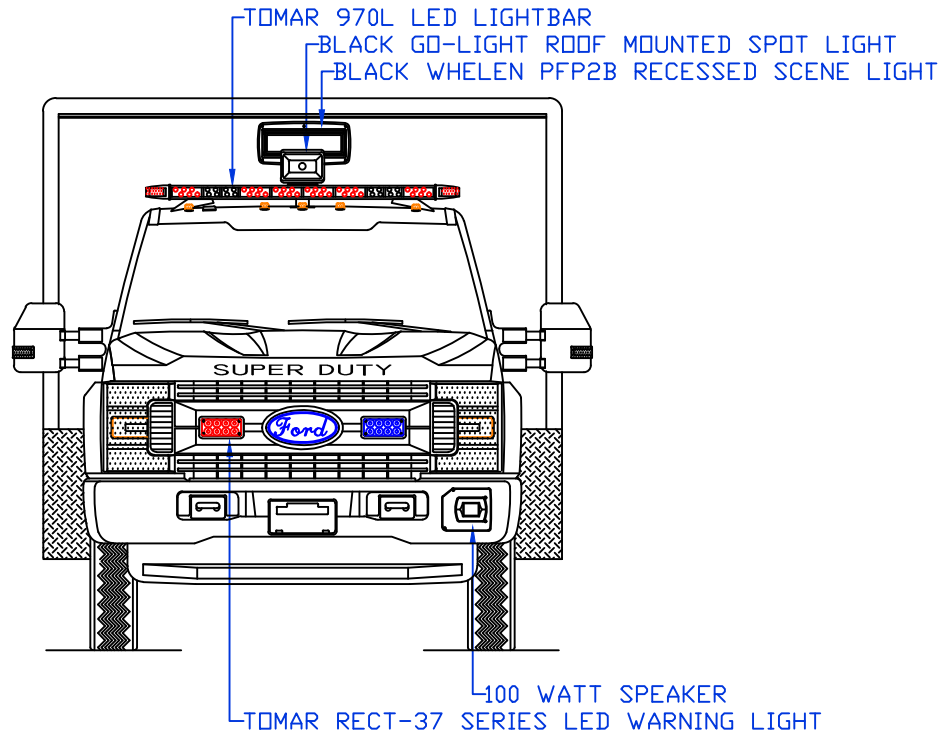

Maintainer *Custom Bodies, Inc.*
909 South East Street (800) 843-4288 Toll Free
Rock Rapids, IA 51246 (712) 472-4725

mcbfire.com

PROPOSAL FOR: CITY OF ROLLING MEADOWS, ILLINOIS

CUSTOMER APPROVED BY:		PAINT CODE:	
VEHICLE TYPE: RESCUE	CHASSIS: FORD F-550 SUPERCAB 4X4		
VIEW: FRONT	BODY MAT'L: ALUMINUM		
SCALE: NTS	BODY LENGH: 144"		
DRAWN BY: NRW	APPROVED BY:		
DATE: 11/11/2016	BODY STYLE:		
DWG NO.: ROLLINGMEADOWS	REVISION: