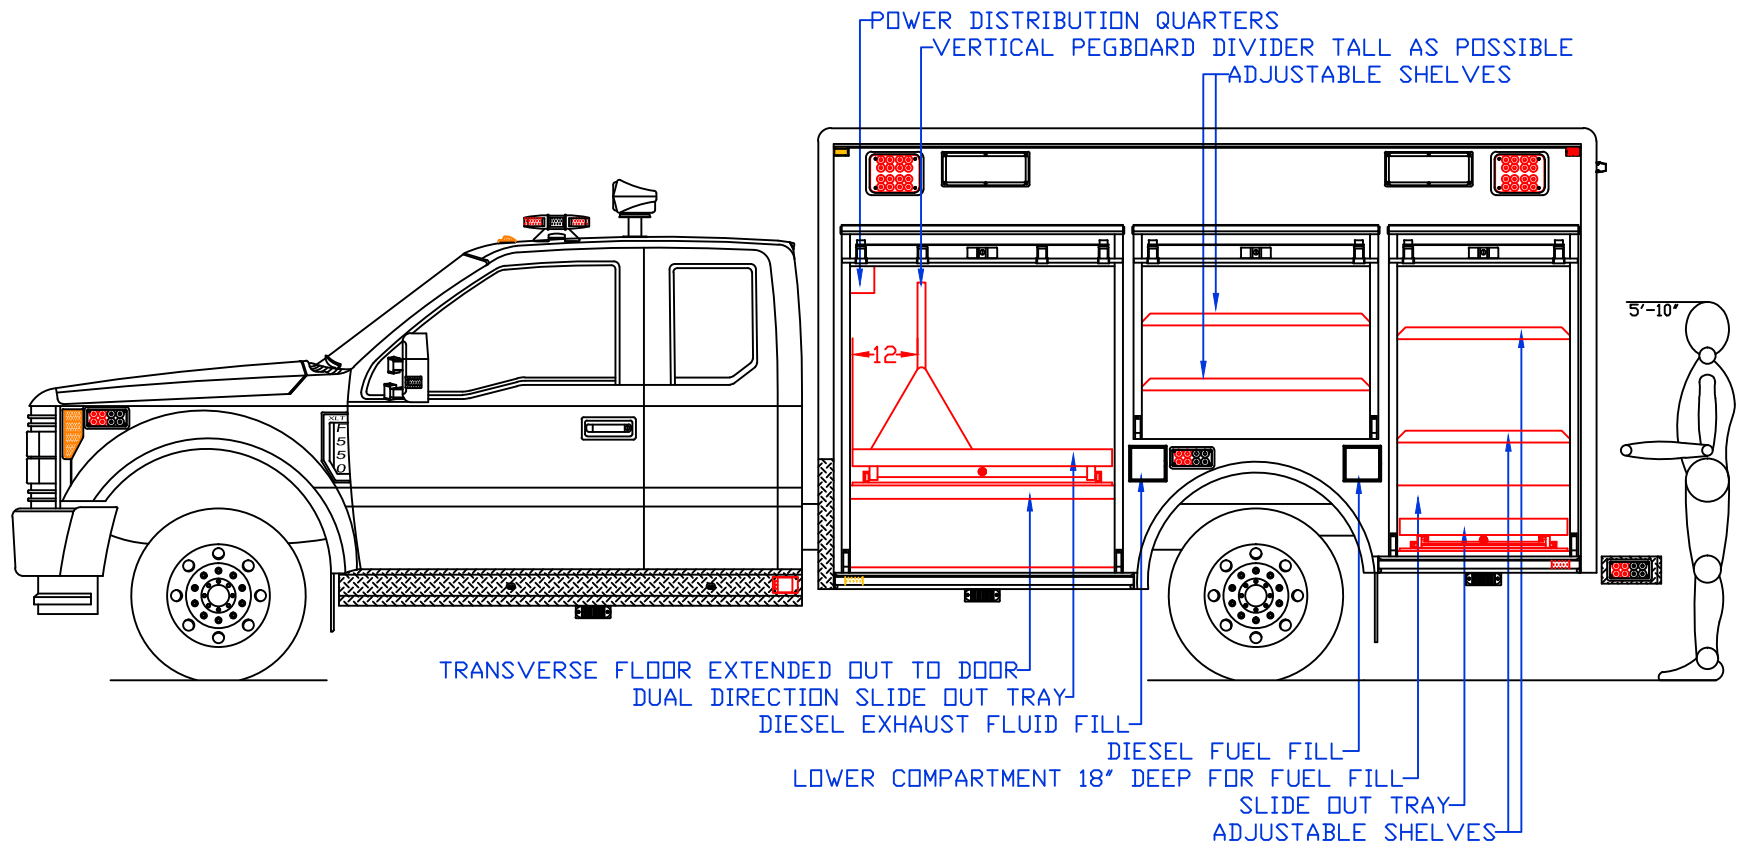

Maintainer *Custom Bodies, Inc.*
909 South East Street (800) 843-4288 Toll Free
Rock Rapids, IA 51246 (712) 472-4725

mcbfire.com

CUSTOMER APPROVED BY:		PAINT CODE:	
VEHICLE TYPE: RESCUE	CHASSIS: FORD F-550 SUPERCAB 4X4		
NEW: STREETSIDE COMPARTMENT LAYOUT	BODY MAT'L: ALUMINUM		
SCALE: NTS	BODY LENG: 144"		
DRAWN BY: NRW	APPROVED BY:		
DATE: 11/11/2016	BODY STYLE:		
DWG NO.: ROLLINGMEADOWS	REVISION:		

PROPOSAL FOR: CITY OF ROLLING MEADOWS, ILLINOIS