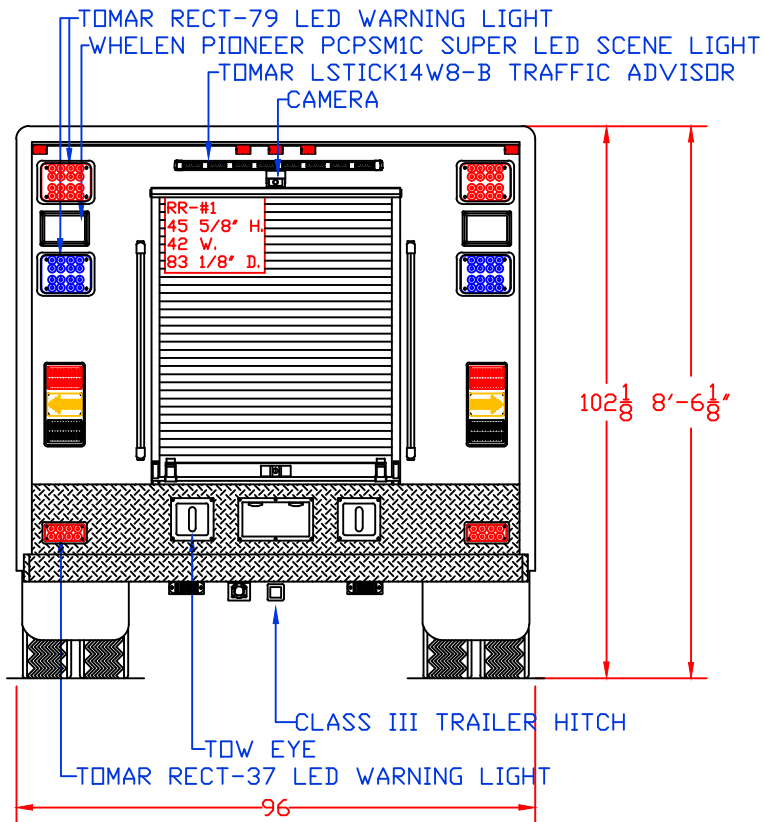

Maintainer *Custom Bodies, Inc.*
909 South East Street (800) 843-4288 Toll Free
Rock Rapids, IA 51246 (712) 472-4725

mcbfire.com

CUSTOMER APPROVED BY:		PAINT CODE:	
VEHICLE TYPE: RESCUE	CHASSIS: FORD F-550 SUPERCAB 4X4	BODY MAT'L: ALL MINUM	
NEW: REAR & REAR COMPARTMENT LAYOUT	SCALE: NTS	BODY LENGH: 144"	
DRAWN BY: NRW	DATE: 11/11/2016	APPROVED BY:	
DWG NO.: ROLLINGMEADOWS		BODY STYLE:	
		REVISION:	

PROPOSAL FOR: CITY OF ROLLING MEADOWS, ILLINOIS