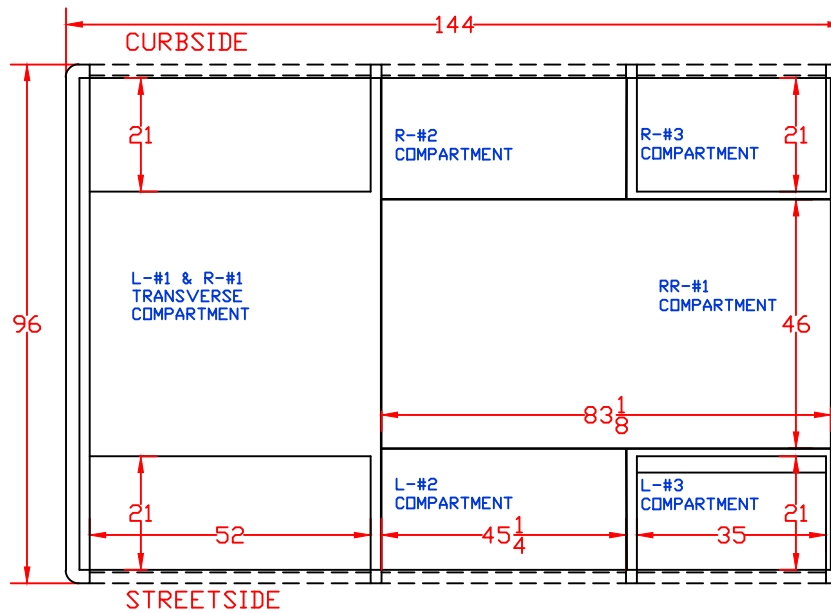

Maintainer Custom Bodies, Inc. mcbfire.com
909 South East Street (800) 843-4288 Toll Free
Rock Rapids, IA 51246 (712) 472-4725

PROPOSAL FOR: CITY OF ROLLING MEADOWS, ILLINOIS

CUSTOMER APPROVED BY:		PAINT CODE:	
VEHICLE TYPE: RESCUE	CHASSIS: FORD F-550 SUPERCAB 4X4		
VIEW: TOP	BODY MAT'L: ALUMINUM		
SCALE: NTS	BODY LENG: 144"		
DRAWN BY: NRW	APPROVED BY:		
DATE: 11/11/2016	BODY STYLE:		
DWG NO.: ROLLINGMEADOWS	REVISION: