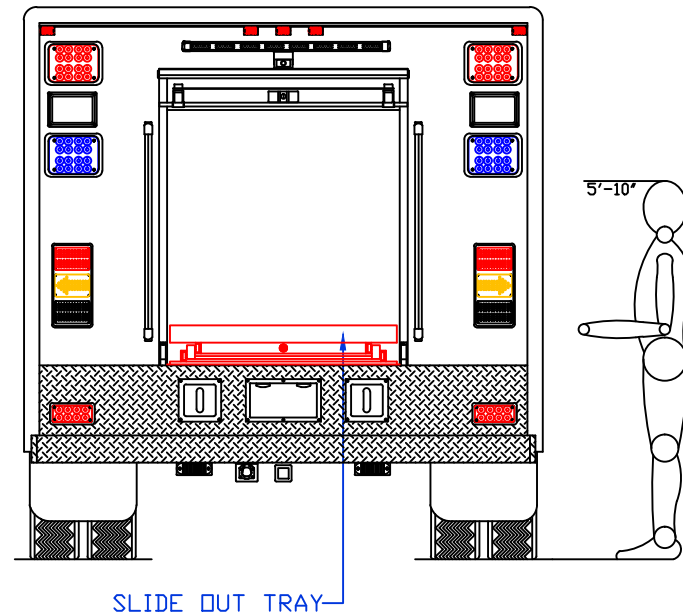

Maintainer *Custom Bodies, Inc.*
909 South East Street (800) 843-4288 Toll Free
Rock Rapids, IA 51246 (712) 472-4725

mcbfire.com

CUSTOMER APPROVED BY:		PAINT CODE:	
VEHICLE TYPE: RESCUE	CHASSIS: FORD F-550 SUPERCAB 4X4	BODY MAT'L: ALL MINUM	
NEW: REAR & REAR COMPARTMENT LAYOUT	SCALE: NTS	BODY LENGH: 144"	
DRAWN BY: NRW	DATE: 11/11/2016	APPROVED BY:	
DWG NO.: ROLLINGMEADOWS		BODY STYLE:	
		REVISION:	

PROPOSAL FOR: CITY OF ROLLING MEADOWS, ILLINOIS