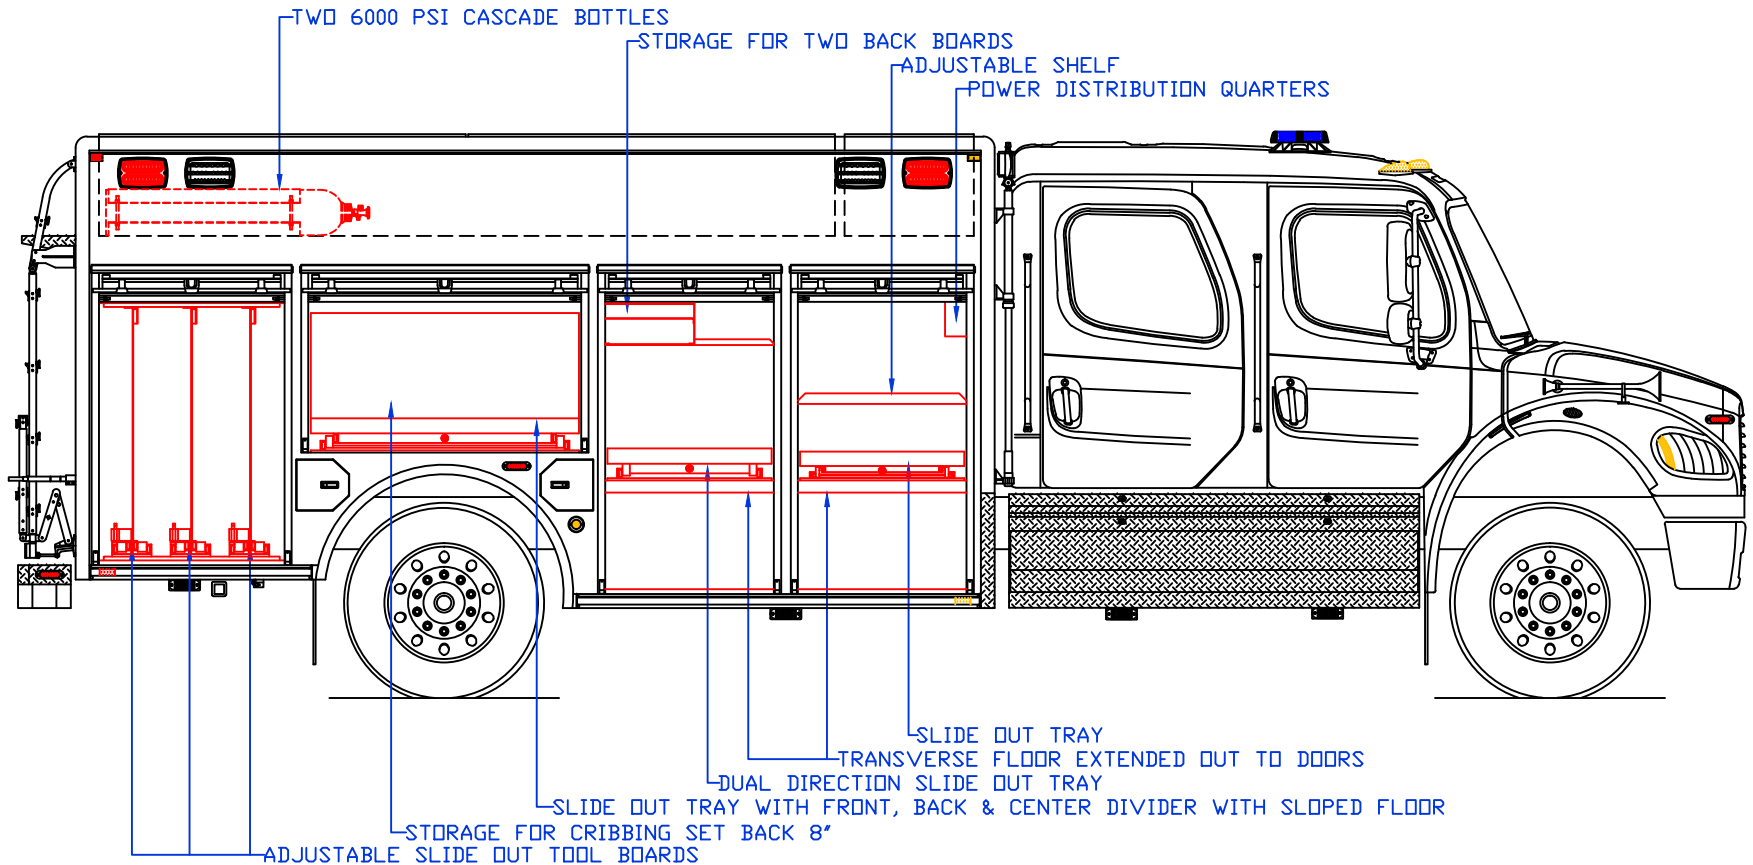

BODY LENGTH: 192"

APPROVED BY:

BODY STYLE:

REVISION:

PROPOSAL FOR: ST. EDWARD FIRE DEPARTMENT

NOTE: ALL DIMENSIONS ARE APPROXIMATE

Maintainer Custom Bodies, Inc.

909 South East Street
Rock Rapids, IA 51246