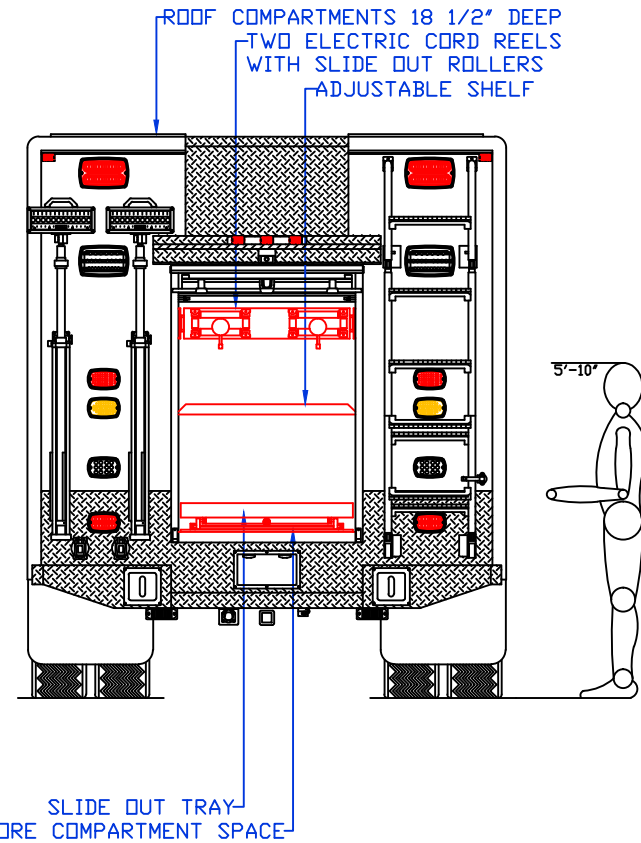

Maintainer Custom Bodies, Inc.

909 South East Street
Rock Rapids, IA 51246

mcbfire.com

(800) 843-4288 Toll Free
(712) 472-4725

CUSTOMER APPROVED BY:

VEHICLE TYPE: HEAVY RESCUE
VIEW: REAR & REAR COMPARTMENT LAYOUT
SCALE: NTS
DRAWN BY: NRW
DATE: 8/30/2017
DWG NO.: STEDWARDNE

PAINT CODE:

CHASSIS: FREIGHTLINER M2 CREW CAB
BODY MAT'L: ALUMINUM
BODY LENGTH: 192"
APPROVED BY:
BODY STYLE:
REVISION:

PROPOSAL FOR: ST. EDWARD FIRE DEPARTMENT

NOTE: ALL DIMENSIONS ARE APPROXIMATE