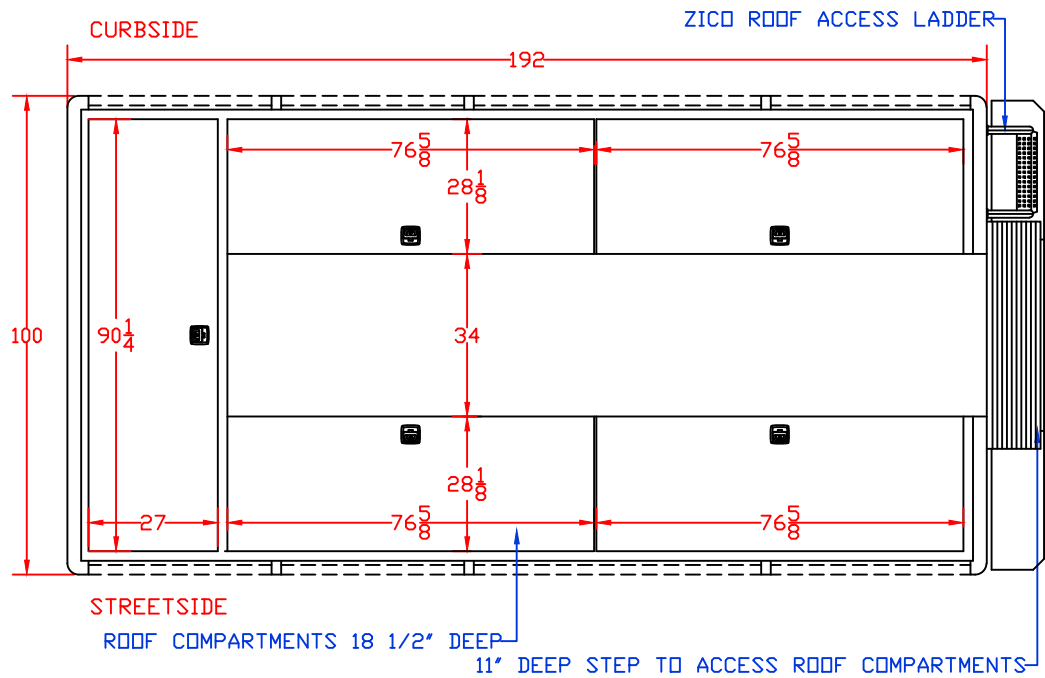

Maintainer *mcbfire.com*
Custom Bodies, Inc.
909 South East Street (800) 843-4288 Toll Free
Rock Rapids, IA 51246 (712) 472-4725

PROPOSAL FOR: ST. EDWARD FIRE DEPARTMENT

CUSTOMER APPROVED BY:		PAINT CODE:
VEHICLE TYPE: HEAVY RESCUE	CHASSIS: FREIGHTLINER M2 CREW CAB	BODY MAT'L: ALUMINUM
VIEW: ROOF	BODY LENGTH: 192"	APPROVED BY:
SCALE: NTS	DATE: 8/30/2017	BODY STYLE:
DRAWN BY: NRW	DWG NO.: STEDWARDNE	REVISION:

NOTE: ALL DIMENSIONS ARE APPROXIMATE