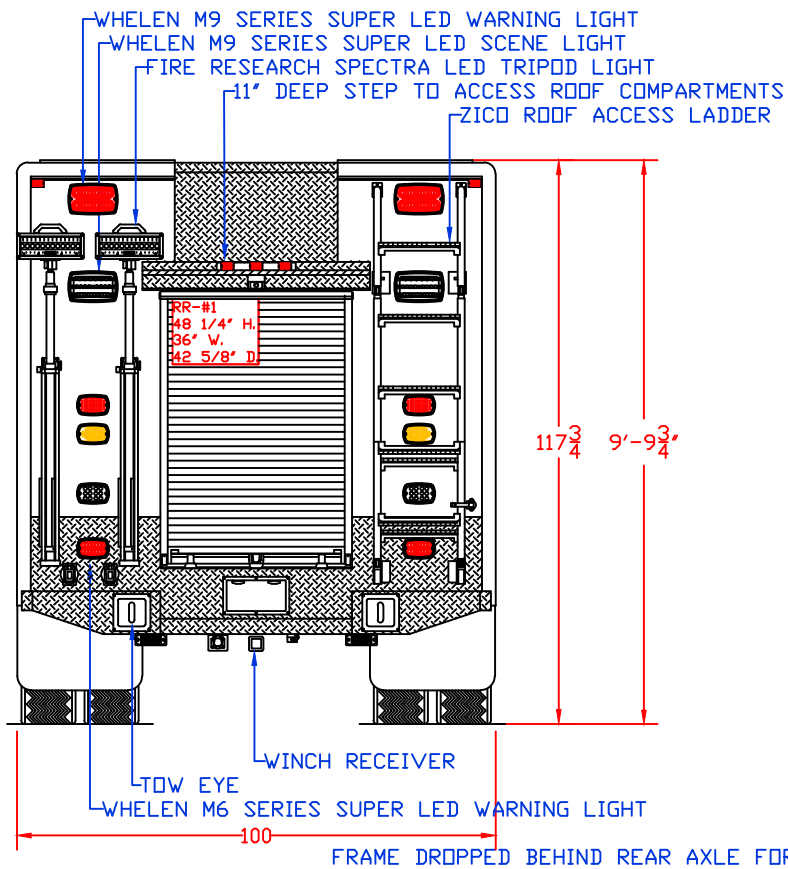

Maintainer Custom Bodies, Inc.

909 South East Street
Rock Rapids, IA 51246

mcbfire.com

(800) 843-4288 Toll Free
(712) 472-4725

CUSTOMER APPROVED BY:

VEHICLE TYPE: HEAVY RESCUE
VIEW: REAR & REAR COMPARTMENT LAYOUT
SCALE: NTS
DRAWN BY: NRW
DATE: 8/30/2017
DWG NO.: STEDWARDNE

PAINT CODE:

CHASSIS: FREIGHTLINER M2 CREW CAB
BODY MAT'L: ALUMINUM
BODY LENGTH: 192"
APPROVED BY:
BODY STYLE:
REVISION:

PROPOSAL FOR: ST. EDWARD FIRE DEPARTMENT

NOTE: ALL DIMENSIONS ARE APPROXIMATE