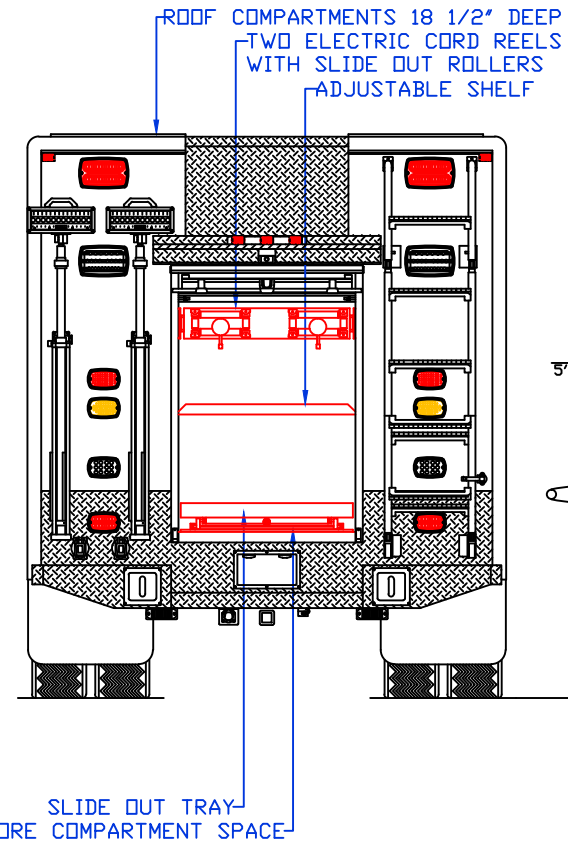

Maintainer Custom Bodies, Inc.

909 South East Street
Rock Rapids, IA 51246

mcbfire.com

(800) 843-4288 Toll Free
(712) 472-4725

CUSTOMER APPROVED BY:

VEHICLE TYPE: HEAVY RESCUE
VIEW: REAR & REAR COMPARTMENT LAYOUT
SCALE: NTS
DRAWN BY: NRW
DATE: 8/30/2017
DWG NO.: STEDWARDNE

PAINT CODE:

CHASSIS: FREIGHTLINER M2 CREW CAB
BODY MAT'L: ALUMINUM
BODY LENGTH: 192"
APPROVED BY:
BODY STYLE:
REVISION:

PROPOSAL FOR: ST. EDWARD FIRE DEPARTMENT

NOTE: ALL DIMENSIONS ARE APPROXIMATE