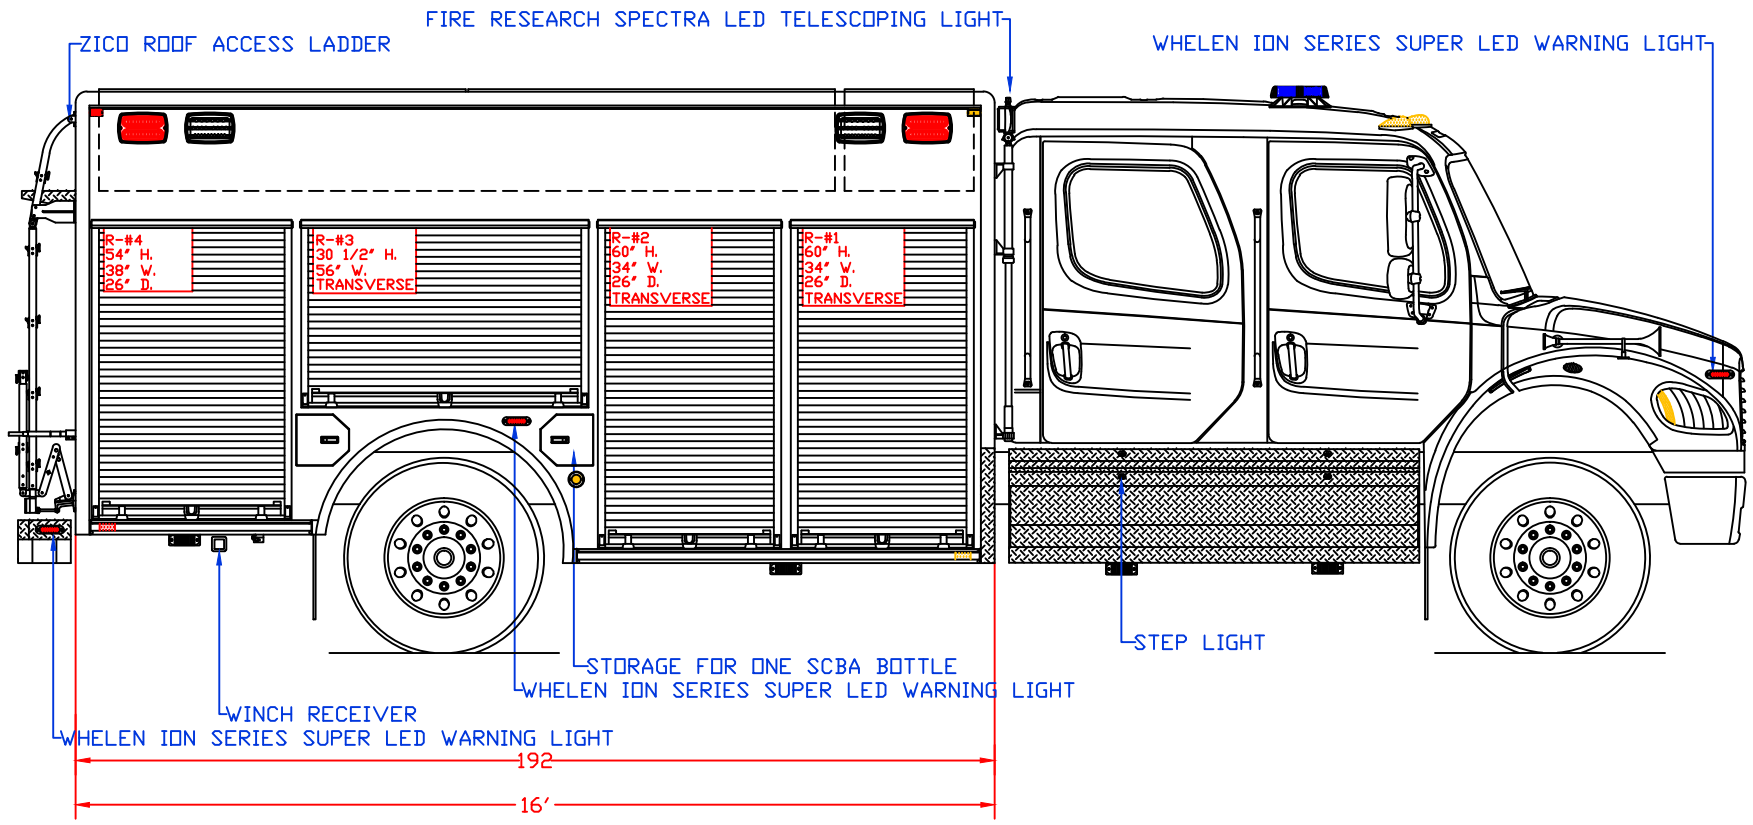

PAINT CODE:

CHASSIS: FREIGHTLINER M2 CREW CAB  
BODY MAT'L: ALUMINUM  
BODY LENGTH: 192"  
APPROVED BY:  
BODY STYLE:  
REVISION:

PROPOSAL FOR: ST. EDWARD FIRE DEPARTMENT

NOTE: ALL DIMENSIONS ARE APPROXIMATE