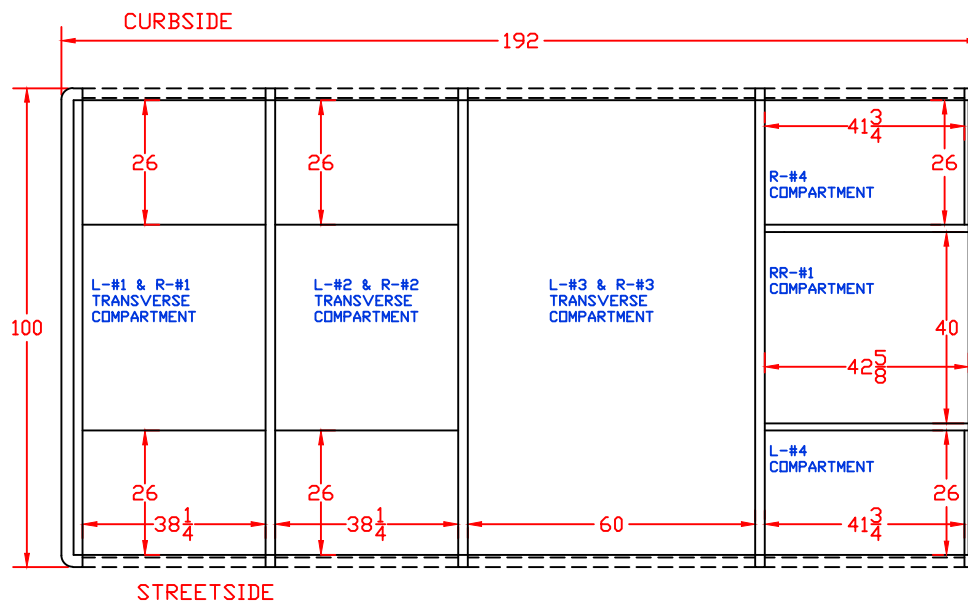

Maintainer Custom Bodies, Inc.

909 South East Street
Rock Rapids, IA 51246

mcbfire.com

(800) 843-4288 Toll Free
(712) 472-4725

CUSTOMER APPROVED BY:

PAINT CODE:

VEHICLE TYPE: HEAVY RESCUE

CHASSIS: FREIGHTLINER M2 CREW CAB

VIEW: TOP

BODY MAT'L: ALUMINUM

SCALE: NTS

BODY LENGTH: 192"

DRAWN BY: NRW

APPROVED BY:

DATE: 8/30/2017

BODY STYLE:

DWG NO.: STEDWARDNE

REVISION:

PROPOSAL FOR: ST. EDWARD FIRE DEPARTMENT

NOTE: ALL DIMENSIONS ARE APPROXIMATE