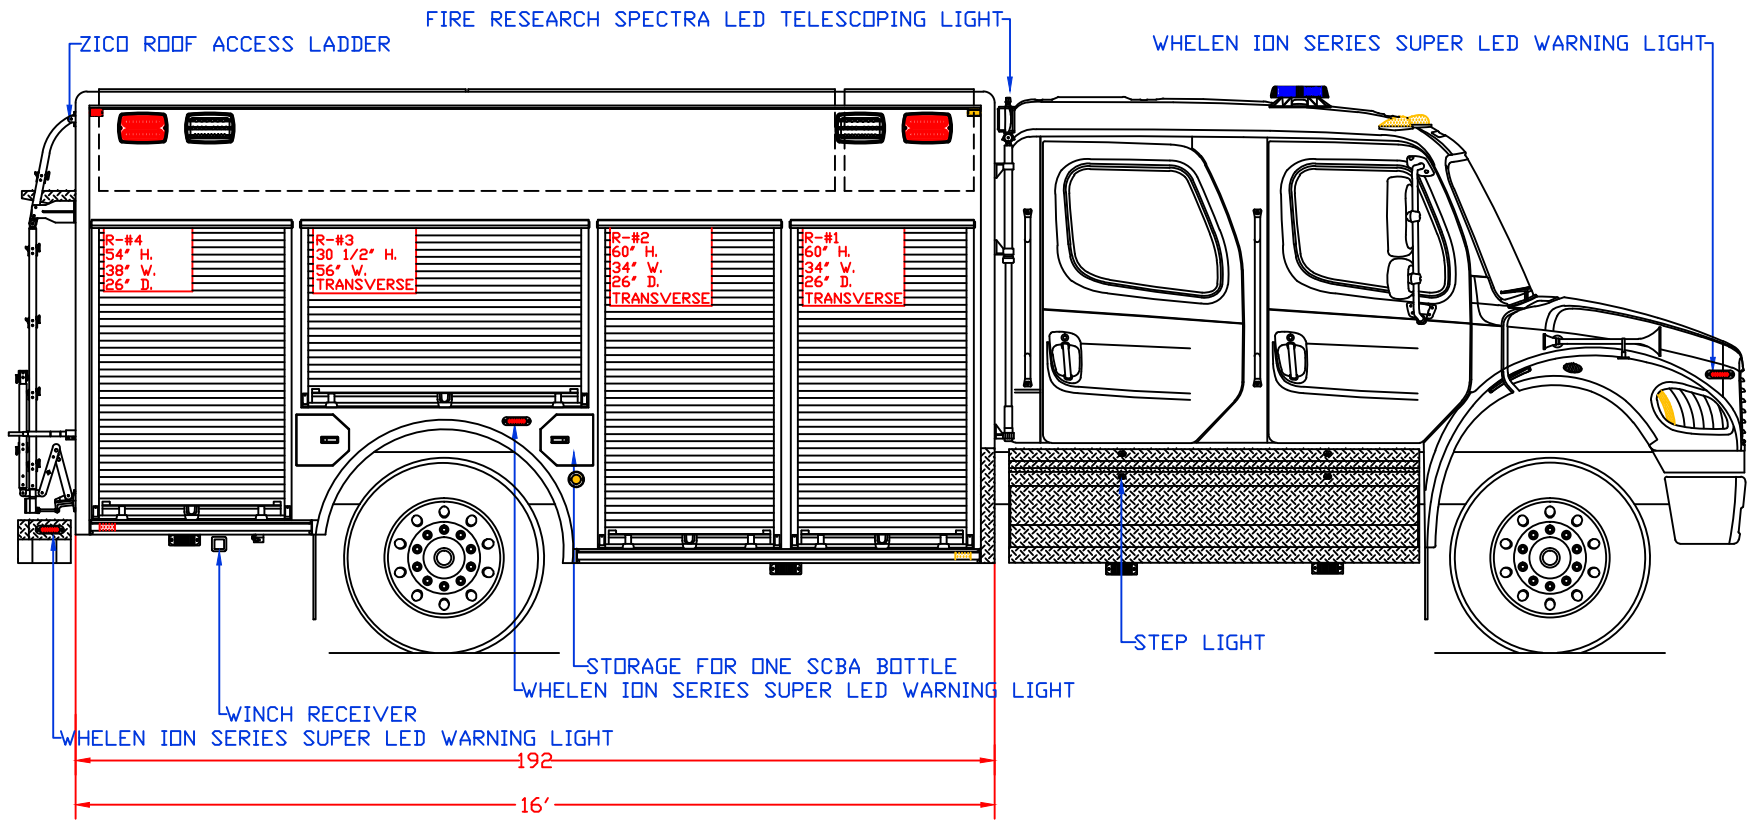

Maintainer Custom Bodies, Inc.

909 South East Street
Rock Rapids, IA 51246

mcbfire.com

(800) 843-4288 Toll Free
(712) 472-4725

CUSTOMER APPROVED BY:

PAINT CODE:

VEHICLE TYPE: HEAVY RESCUE
VIEW: STREETSIDE
SCALE: NTS
DRAWN BY: NRW
DATE: 8/30/2017
DWG NO.: STEDWARDNE

CHASSIS: FREIGHTLINER M2 CREW CAB
BODY MAT'L: ALUMINUM
BODY LENGTH: 192"
APPROVED BY:
BODY STYLE:
REVISION:

PROPOSAL FOR: ST. EDWARD FIRE DEPARTMENT

NOTE: ALL DIMENSIONS ARE APPROXIMATE

Maintainer Custom Bodies, Inc.
 909 South East Street
 Rock Rapids, IA 51246
 (800) 843-4288 Toll Free
 (712) 472-4725
mcbfire.com

PROPOSAL FOR: ST. EDWARD FIRE DEPARTMENT

CUSTOMER APPROVED BY:		PAINT CODE:
VEHICLE TYPE: HEAVY RESCUE	CHASSIS: FREIGHTLINER M2 CREW CAB	
VIEW: CURBSIDE	BODY MAT'L: ALUMINUM	
SCALE: NTS	BODY LENGTH: 192"	
DRAWN BY: NRW	APPROVED BY:	
DATE: 8/30/2017	BODY STYLE:	
DWG NO.: STEDWARDNE	REVISION:	

PAINT CODE:

CHASSIS: FREIGHTLINER M2 CREW CAB
 BODY MAT'L: ALUMINUM
 BODY LENGTH: 192"
 APPROVED BY:
 BODY STYLE:
 REVISION:

PROPOSAL FOR: ST. EDWARD FIRE DEPARTMENT

NOTE: ALL DIMENSIONS ARE APPROXIMATE

Maintainer Custom Bodies, Inc.