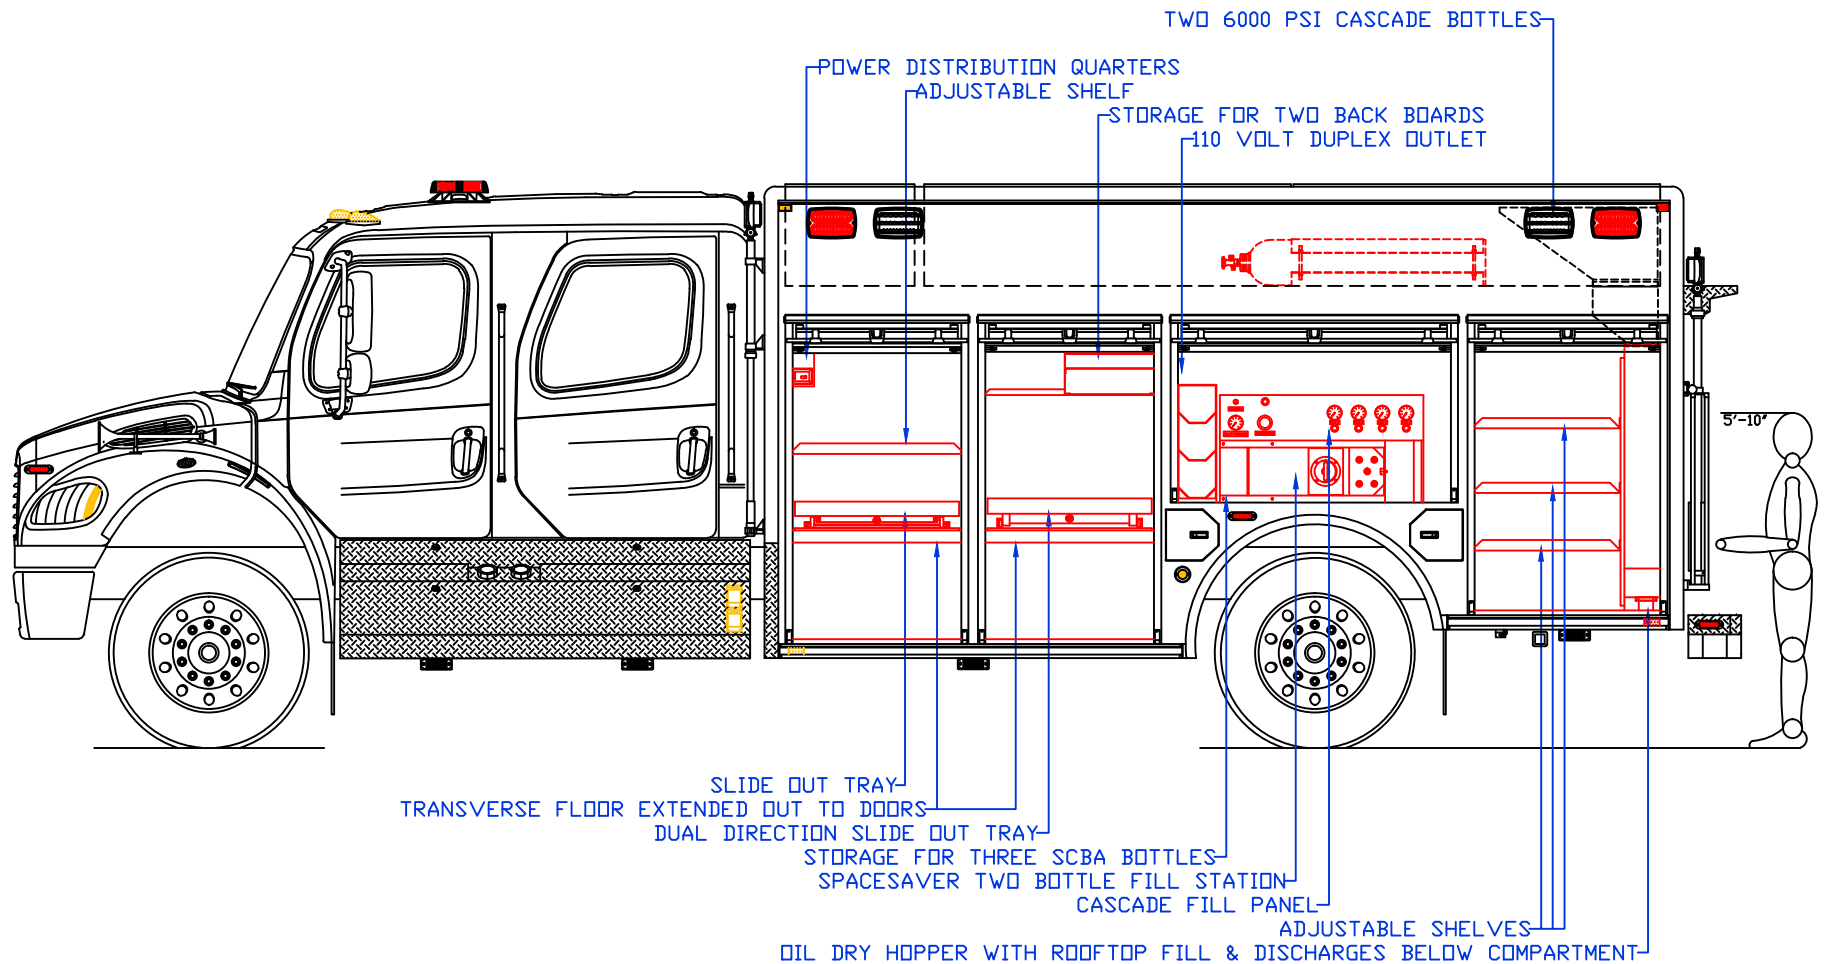

Maintainer Custom Bodies, Inc.

909 South East Street
Rock Rapids, IA 51246

mcbfire.com

(800) 843-4288 Toll Free
(712) 472-4725

CUSTOMER APPROVED BY:

VEHICLE TYPE: HEAVY RESCUE

VIEW: STREETSIDE COMPARTMENT LAYOUT

SCALE: NTS

DRAWN BY: NRW

DATE: 8/30/2017

DWG NO.: STEDWARDNE

PAINT CODE:

CHASSIS: FREIGHTLINER M2 CREW CAB

BODY MAT'L: ALUMINUM

BODY LENGTH: 192"

APPROVED BY:

BODY STYLE:

REVISION:

PROPOSAL FOR: ST. EDWARD FIRE DEPARTMENT

NOTE: ALL DIMENSIONS ARE APPROXIMATE