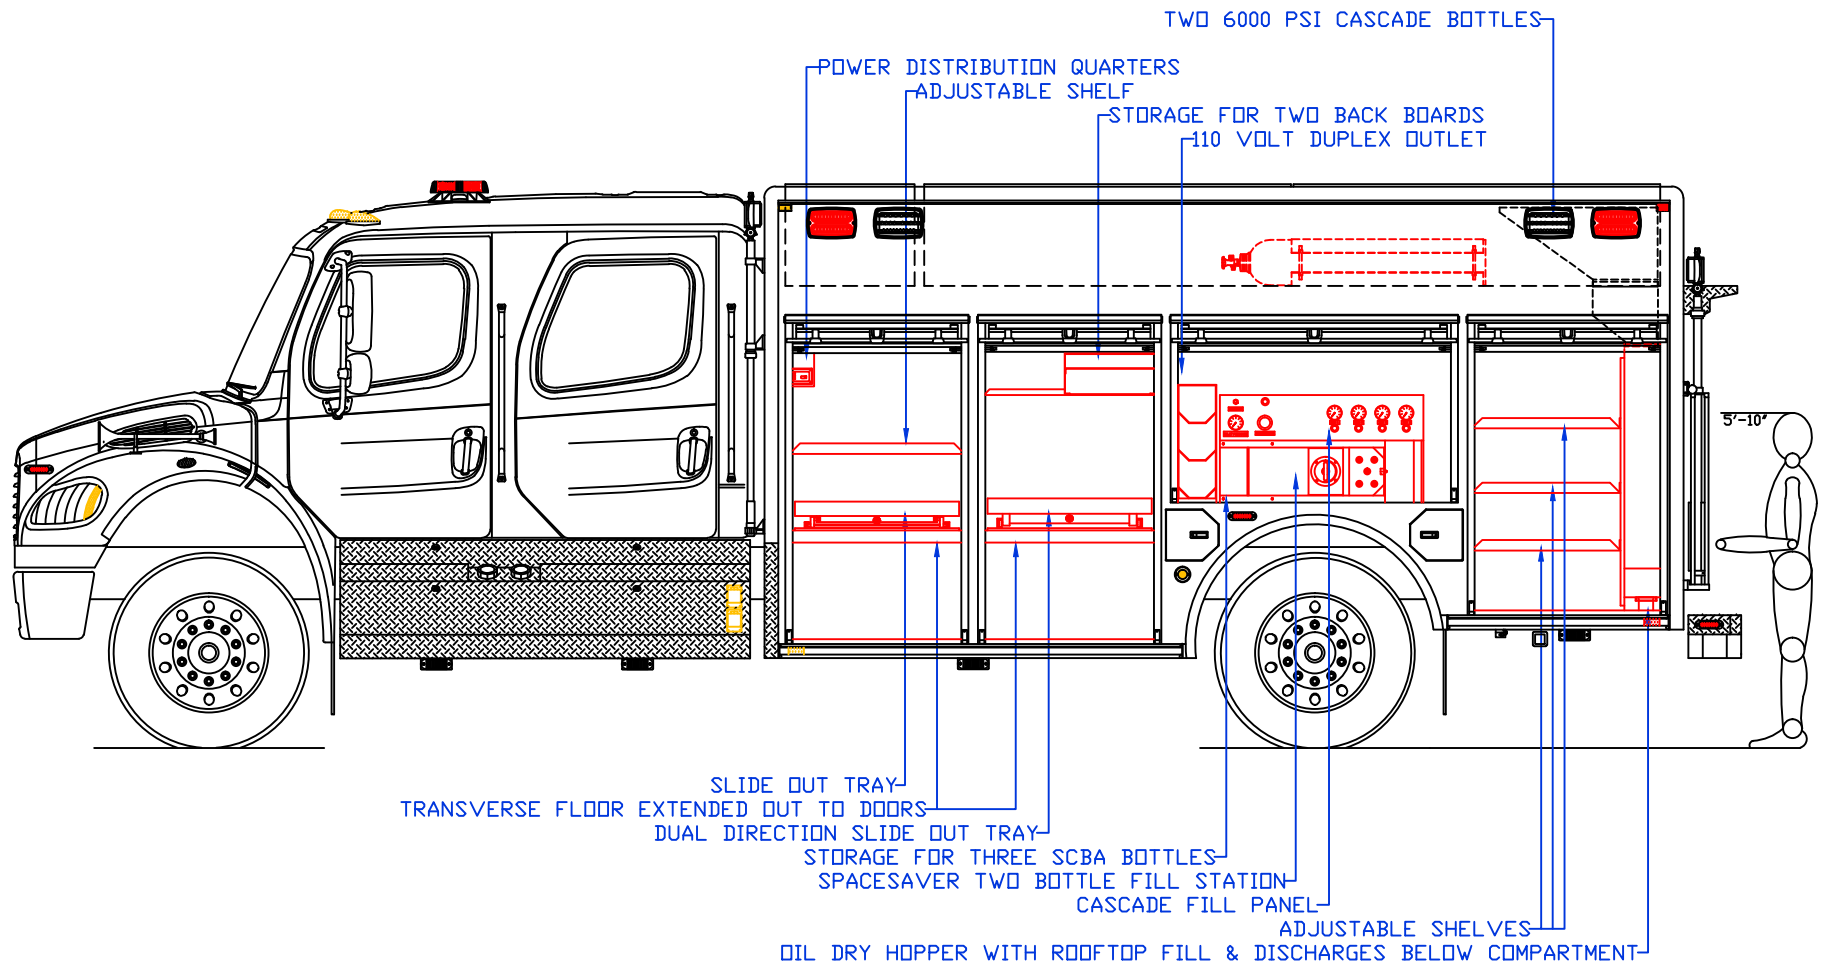

Maintainer Custom Bodies, Inc.

909 South East Street
Rock Rapids, IA 51246

mcbfire.com

(800) 843-4288 Toll Free
(712) 472-4725

CUSTOMER APPROVED BY:

PAINT CODE:

VEHICLE TYPE: HEAVY RESCUE

CHASSIS: FREIGHTLINER M2 CREW CAB

VIEW: STREETSIDE COMPARTMENT LAYOUT

BODY MAT'L: ALUMINUM

SCALE: NTS

BODY LENGTH: 192"

DRAWN BY: NRW

APPROVED BY:

DATE: 8/30/2017

BODY STYLE:

DWG NO.: STEDWARDNE

REVISION:

PROPOSAL FOR: ST. EDWARD FIRE DEPARTMENT

NOTE: ALL DIMENSIONS ARE APPROXIMATE