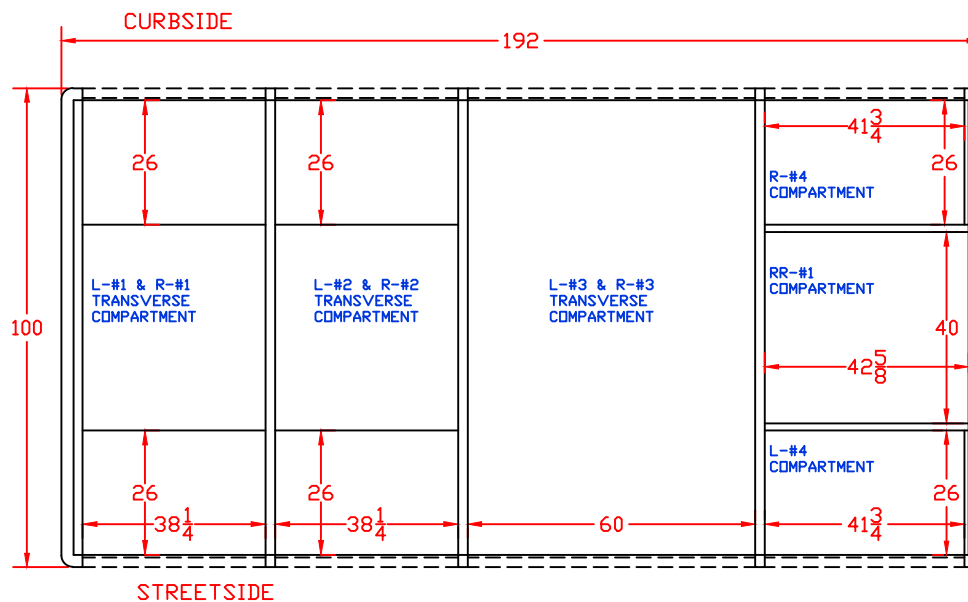

Maintainer Custom Bodies, Inc.

909 South East Street
Rock Rapids, IA 51246

mcbfire.com

(800) 843-4288 Toll Free
(712) 472-4725

CUSTOMER APPROVED BY:

PAINT CODE:

VEHICLE TYPE: HEAVY RESCUE
VIEW: TOP
SCALE: NTS
DRAWN BY: NRW
DATE: 8/30/2017
DWG NO.: STEDWARDNE

CHASSIS: FREIGHTLINER M2 CREW CAB
BODY MAT'L: ALUMINUM
BODY LENGTH: 192"
APPROVED BY:
BODY STYLE:
REVISION:

PROPOSAL FOR: ST. EDWARD FIRE DEPARTMENT

NOTE: ALL DIMENSIONS ARE APPROXIMATE