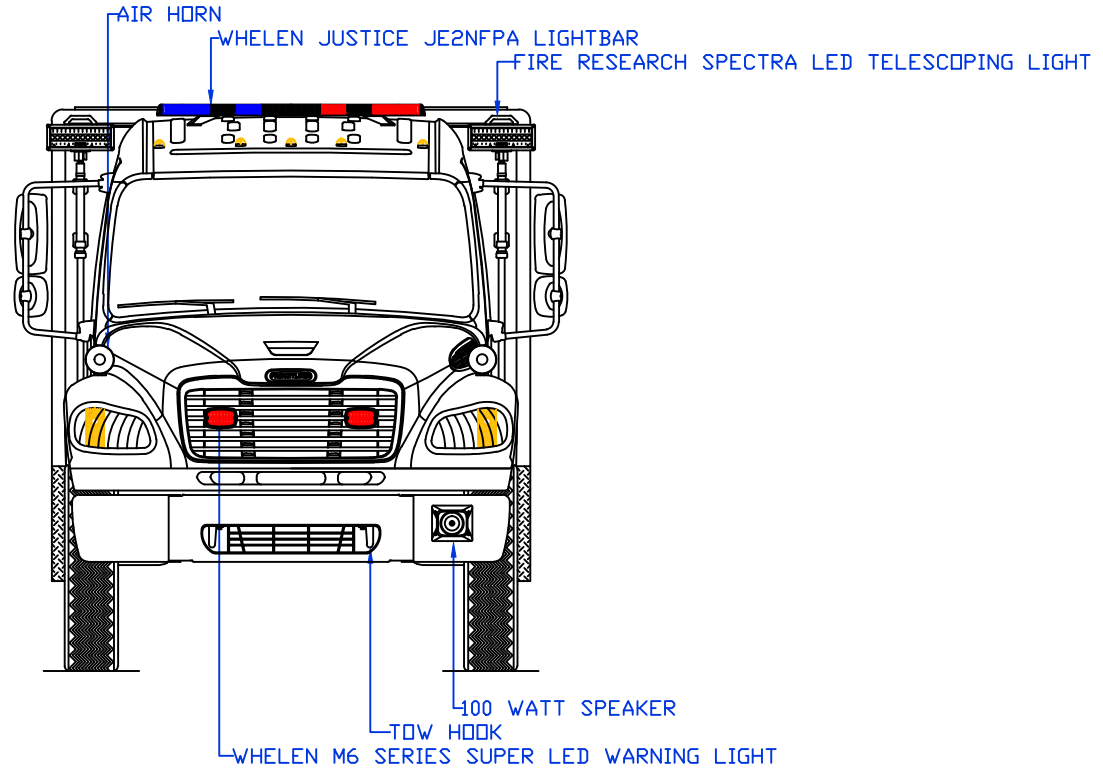

Maintainer Custom Bodies, Inc.

909 South East Street
Rock Rapids, IA 51246

mcbfire.com

(800) 843-4288 Toll Free
(712) 472-4725

CUSTOMER APPROVED BY:

PAINT CODE:

VEHICLE TYPE: HEAVY RESCUE
VIEW: FRONT
SCALE: NTS
DRAWN BY: NRW
DATE: 8/30/2017
DWG NO.: STEDWARDNE

CHASSIS: FREIGHTLINER M2 CREW CAB
BODY MAT'L: ALUMINUM
BODY LENGTH: 192"
APPROVED BY:
BODY STYLE:
REVISION:

PROPOSAL FOR: ST. EDWARD FIRE DEPARTMENT

NOTE: ALL DIMENSIONS ARE APPROXIMATE