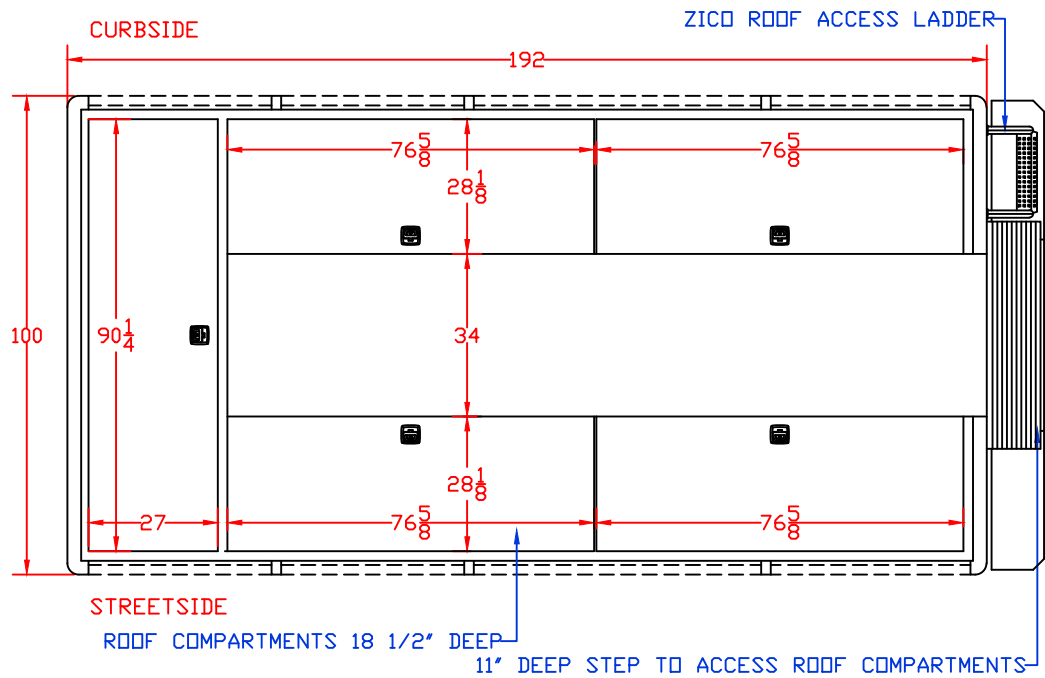

Maintainer *mcbfire.com*
Custom Bodies, Inc.
909 South East Street (800) 843-4288 Toll Free
Rock Rapids, IA 51246 (712) 472-4725

PROPOSAL FOR: ST. EDWARD FIRE DEPARTMENT

CUSTOMER APPROVED BY:		PAINT CODE:
VEHICLE TYPE: HEAVY RESCUE	CHASSIS: FREIGHTLINER M2 CREW CAB	BODY MAT'L: ALUMINUM
VIEW: ROOF	BODY LENGTH: 192"	APPROVED BY:
SCALE: NTS	BODY STYLE:	REVISION:
DRAWN BY: NRW	DATE: 8/30/2017	DWG NO.: STEDWARDNE

NOTE: ALL DIMENSIONS ARE APPROXIMATE