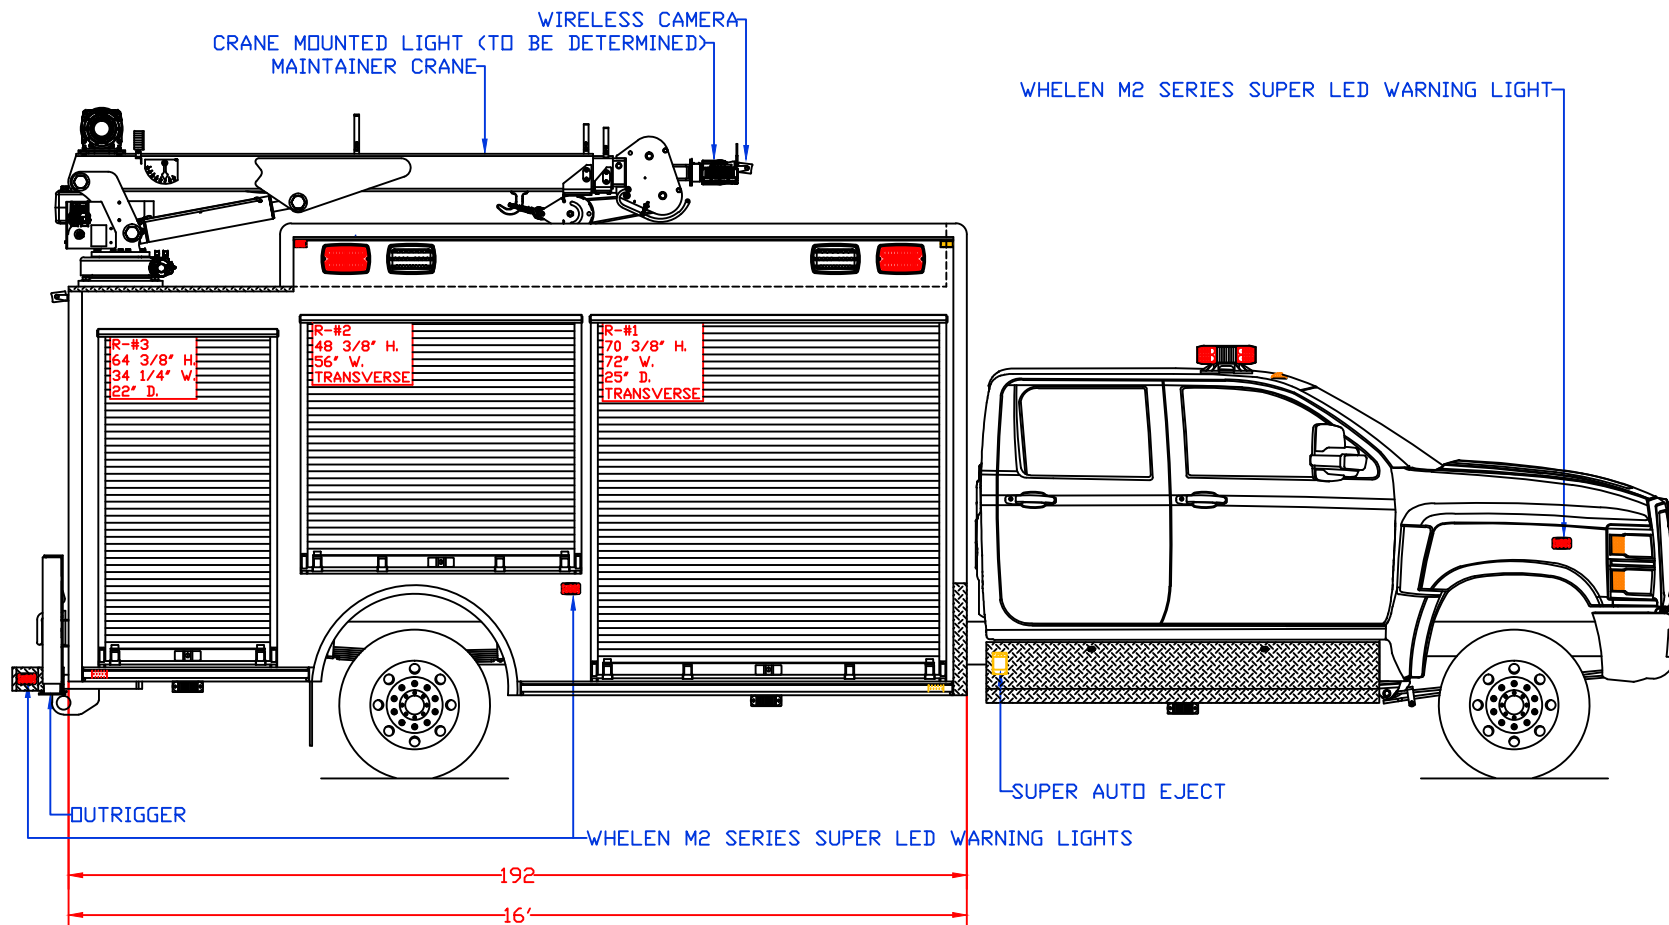

WARD APPARATUS

1250 SCHWEIZER ROAD PHONE (607) 796-0149
 HORSEHEADS, NY 14845 FAX (607) 739-7092

CUSTOMER APPROVED BY:

VEHICLE TYPE: CRANE RESCUE	CHASSIS: CHEVROLET SILVERADO 6500 CREW CAB 4X4
VIEW: STREETSIDE	BODY MAT'L: ALUMINUM
SCALE: NTS	BODY LENGTH: 192"
DRAWN BY: NRW	APPROVED BY:
DATE: 12/16/2021	BODY STYLE:
DWG NO.: BOSQUEFARMS	REVISION:

BOSQUE FARMS FIRE/RESCUE

NOTE: ALL DIMENSIONS ARE APPROXIMATE

WARD APPARATUS

1250 SCHWEIZER ROAD PHONE (607) 796-0149
 HORSEHEADS, NY 14845 FAX (607) 739-7092

CUSTOMER APPROVED BY:	
VEHICLE TYPE: CRANE RESCUE	CHASSIS: CHEVROLET SILVERADO 6500 CREW CAB 4X4
VIEW: CURBSIDE	BODY MAT'L: ALUMINUM
SCALE: NTS	BODY LENGTH: 192"
DRAWN BY: NRW	APPROVED BY:
DATE: 12/16/2021	BODY STYLE:
DWG NO.: BOSQUEFARMS	REVISION:

BOSQUE FARMS FIRE/RESCUE

NOTE: ALL DIMENSIONS ARE APPROXIMATE

WARD APPARATUS

1250 SCHWEIZER ROAD PHONE (607) 796-0149
HORSEHEADS, NY 14845 FAX (607) 739-7092

CUSTOMER APPROVED BY:

VEHICLE TYPE: CRANE RESCUE	CHASSIS: CHEVROLET SILVERADO 6500 CREW CAB 4X4
VIEW: REAR & REAR COMPARTMENT LAYOUT	BODY MAT'L: ALUMINUM
SCALE: NTS	BODY LENGTH: 192"
DRAWN BY: NRW	APPROVED BY:
DATE: 12/16/2021	BODY STYLE:
DWG NO.: BOSQUEFARMS	REVISION: