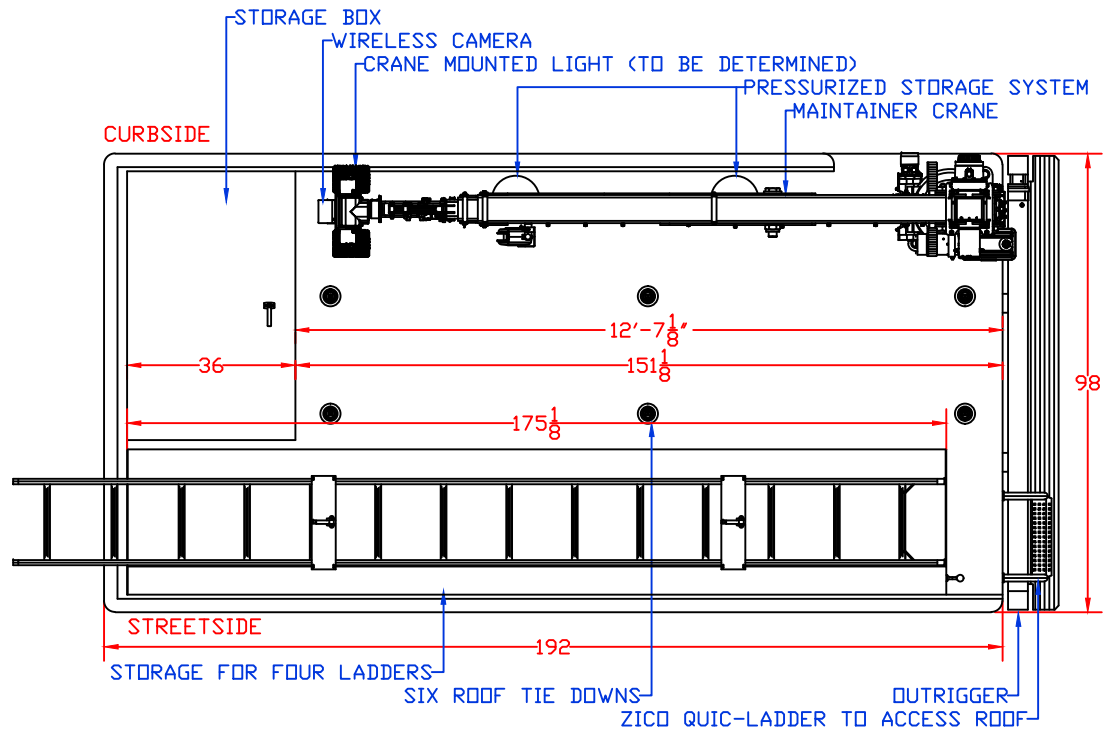

WARD APPARATUS

1250 SCHWEIZER ROAD   PHONE (607) 796-0149
HORSEHEADS, NY 14845   FAX (607) 739-7092

CUSTOMER APPROVED BY:

VEHICLE TYPE: CRANE RESCUE
VIEW: ROOF
SCALE: NTS
DRAWN BY: NRW
DATE: 12/16/2021
DWG NO.: BOSQUEFARMS

CHASSIS: CHEVROLET SILVERADO 6500 CREW CAB 4X4
BODY MAT'L: ALUMINUM
BODY LENGTH: 192"
APPROVED BY:
BODY STYLE:
REVISION:

BOSQUE FARMS FIRE/RESCUE

NOTE: ALL DIMENSIONS ARE APPROXIMATE