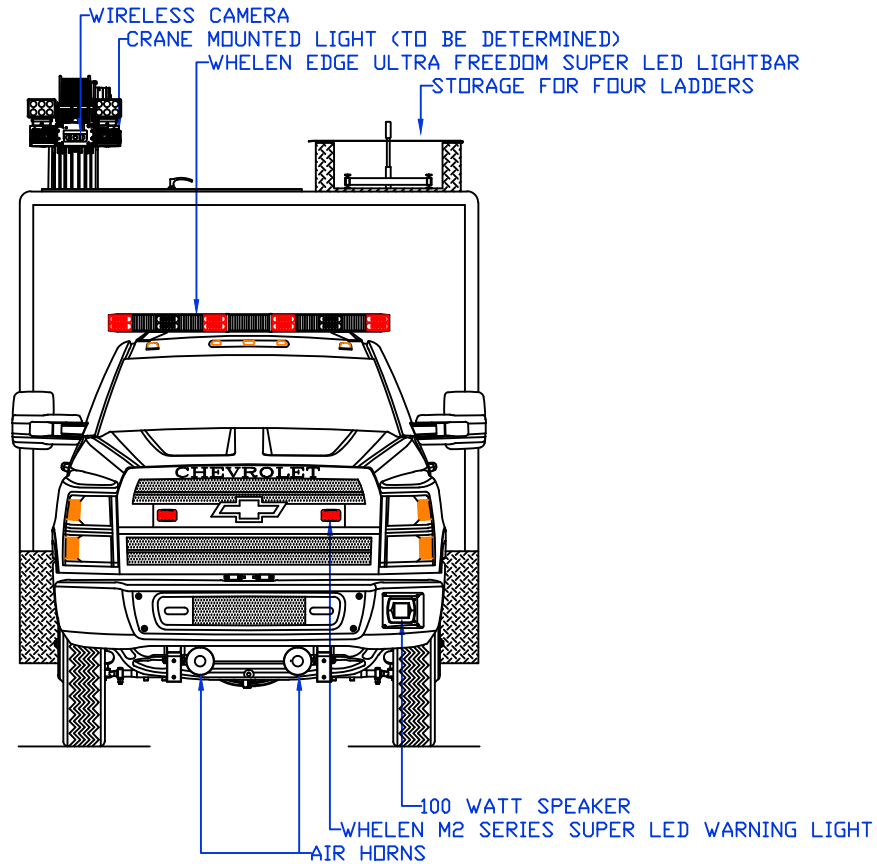

WARD APPARATUS

1250 SCHWEIZER ROAD PHONE (607) 796-0149
HORSEHEADS, NY 14845 FAX (607) 739-7092

CUSTOMER APPROVED BY:

VEHICLE TYPE: CRANE RESCUE	CHASSIS: CHEVROLET SILVERADO 6500 CREW CAB 4X4
VIEW: FRONT	BODY MAT'L: ALUMINUM
SCALE: NTS	BODY LENGTH: 192"
DRAWN BY: NRW	APPROVED BY:
DATE: 12/16/2021	BODY STYLE:
DWG NO.: BOSQUEFARMS	REVISION:

BOSQUE FARMS FIRE/RESCUE

NOTE: ALL DIMENSIONS ARE APPROXIMATE