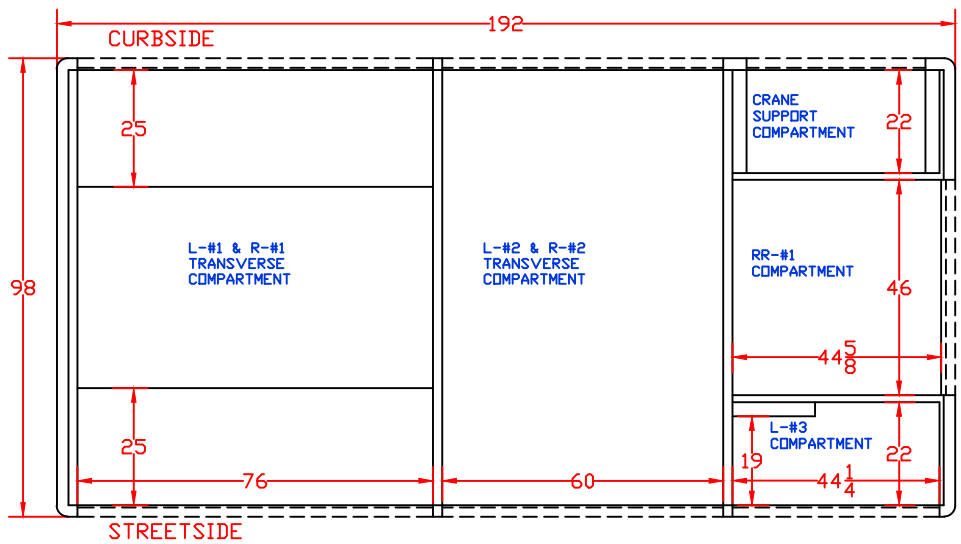

WARD APPARATUS

1250 SCHWEIZER ROAD PHONE (607) 796-0149
HORSEHEADS, NY 14845 FAX (607) 739-7092

CUSTOMER APPROVED BY:

VEHICLE TYPE: CRANE RESCUE	CHASSIS: CHEVROLET SILVERADO 6500 CREW CAB 4X4
VIEW: TOP	BODY MAT'L: ALUMINUM
SCALE: NTS	BODY LENGTH: 192"
DRAWN BY: NRW	APPROVED BY:
DATE: 12/16/2021	BODY STYLE:
DWG NO.: BOSQUEFARMS	REVISION:

BOSQUE FARMS FIRE/RESCUE

NOTE: ALL DIMENSIONS ARE APPROXIMATE