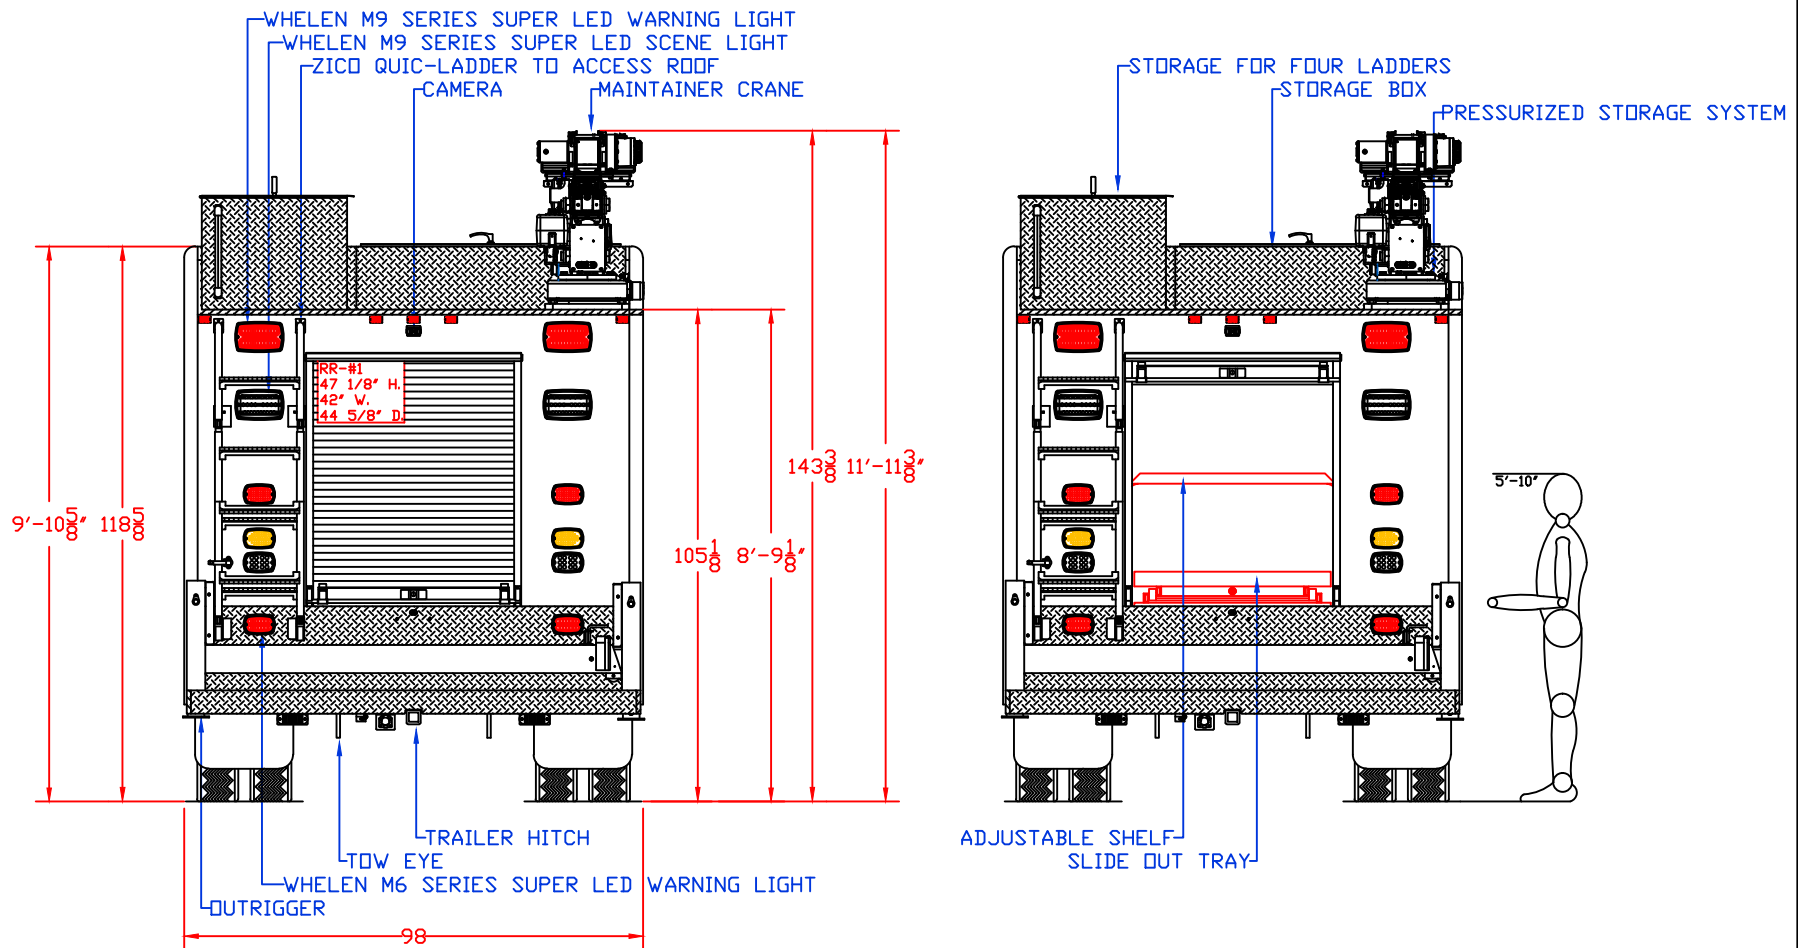

BOSQUE FARMS FIRE/RESCUE

NOTE: ALL DIMENSIONS ARE APPROXIMATE

WARD APPARATUS

1250 SCHWEIZER ROAD PHONE (607) 796-0149
 HORSEHEADS, NY 14845 FAX (607) 739-7092

CUSTOMER APPROVED BY:	
VEHICLE TYPE: CRANE RESCUE	CHASSIS: CHEVROLET SILVERADO 6500 CREW CAB 4X4
VIEW: CURBSIDE	BODY MAT'L: ALUMINUM
SCALE: NTS	BODY LENGTH: 192"
DRAWN BY: NRW	APPROVED BY:
DATE: 12/16/2021	BODY STYLE:
DWG NO.: BOSQUEFARMS	REVISION:

BOSQUE FARMS FIRE/RESCUE

NOTE: ALL DIMENSIONS ARE APPROXIMATE

WARD APPARATUS

1250 SCHWEIZER ROAD PHONE (607) 796-0149
HORSEHEADS, NY 14845 FAX (607) 739-7092

CUSTOMER APPROVED BY:

VEHICLE TYPE: CRANE RESCUE	CHASSIS: CHEVROLET SILVERADO 6500 CREW CAB 4X4
VIEW: REAR & REAR COMPARTMENT LAYOUT	BODY MAT'L: ALUMINUM
SCALE: NTS	BODY LENGTH: 192"
DRAWN BY: NRW	APPROVED BY:
DATE: 12/16/2021	BODY STYLE:
DWG NO.: BOSQUEFARMS	REVISION: