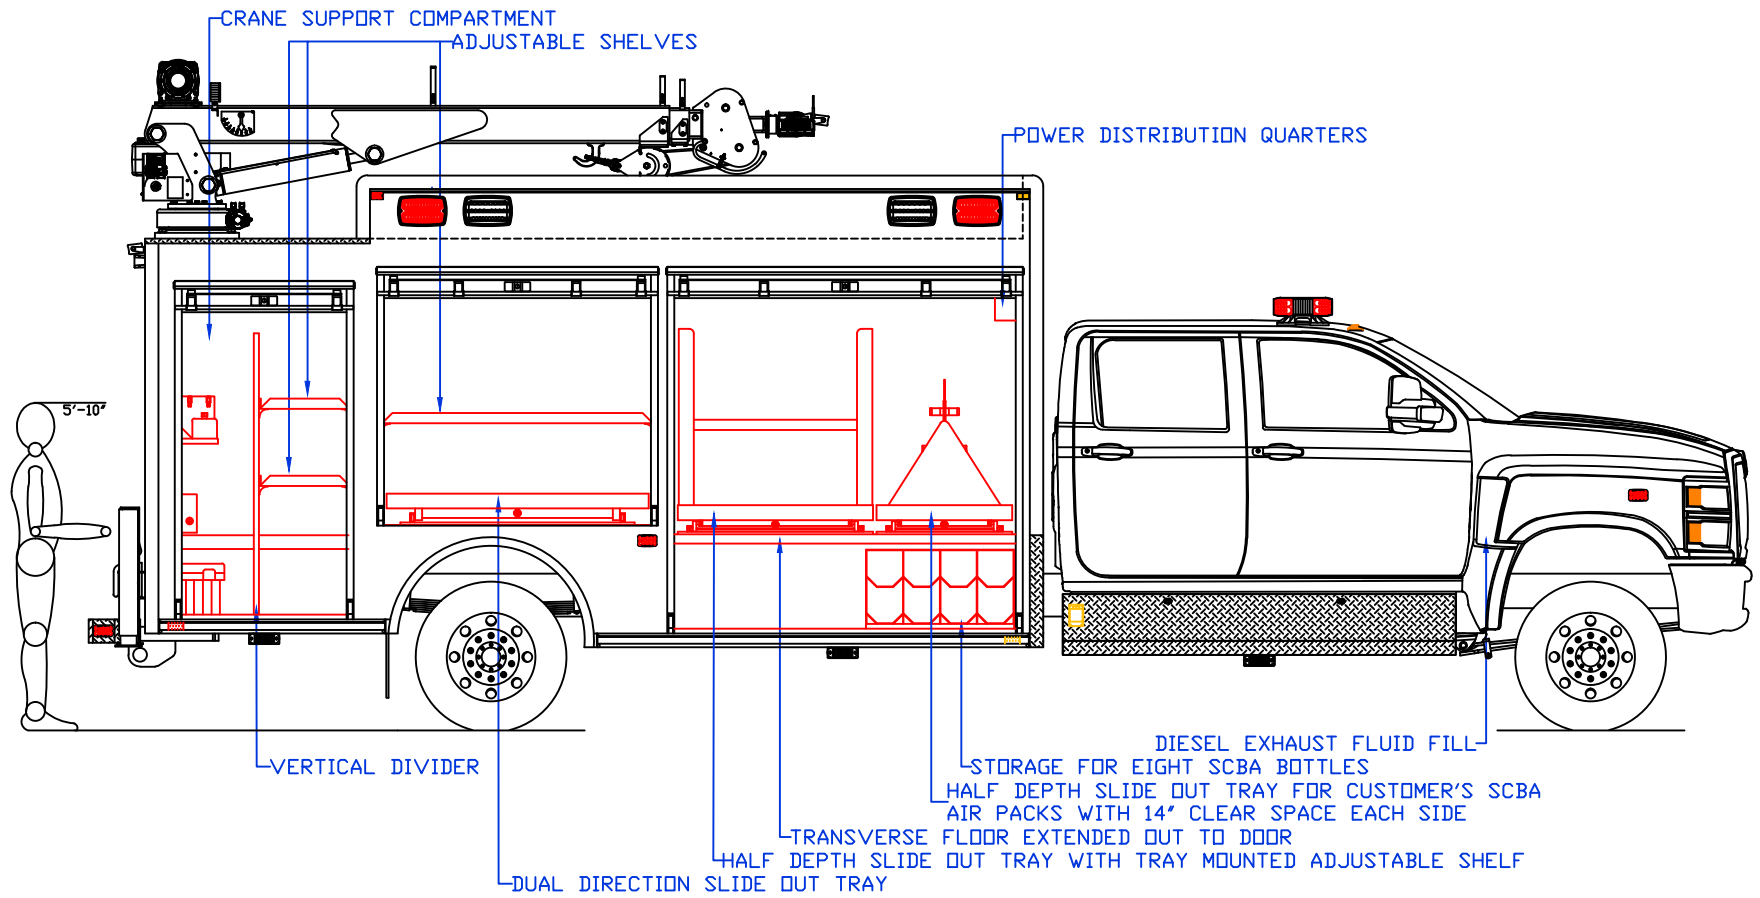

WARD APPARATUS
1250 SCHWEIZER ROAD   PHONE (607) 796-0149
HORSEHEADS, NY 14845   FAX (607) 739-7092

CUSTOMER APPROVED BY:	
VEHICLE TYPE: CRANE RESCUE	CHASSIS: CHEVROLET SILVERADO 6500 CREW CAB 4X4
VIEW: CURBSIDE COMPARTMENT LAYOUT	BODY MAT'L: ALUMINUM
SCALE: NTS	BODY LENGTH: 192"
DRAWN BY: NRW	APPROVED BY:
DATE: 12/16/2021	BODY STYLE:
DWG NO.: BOSQUEFARMS	REVISION:

BOSQUE FARMS FIRE/RESCUE

NOTE: ALL DIMENSIONS ARE APPROXIMATE