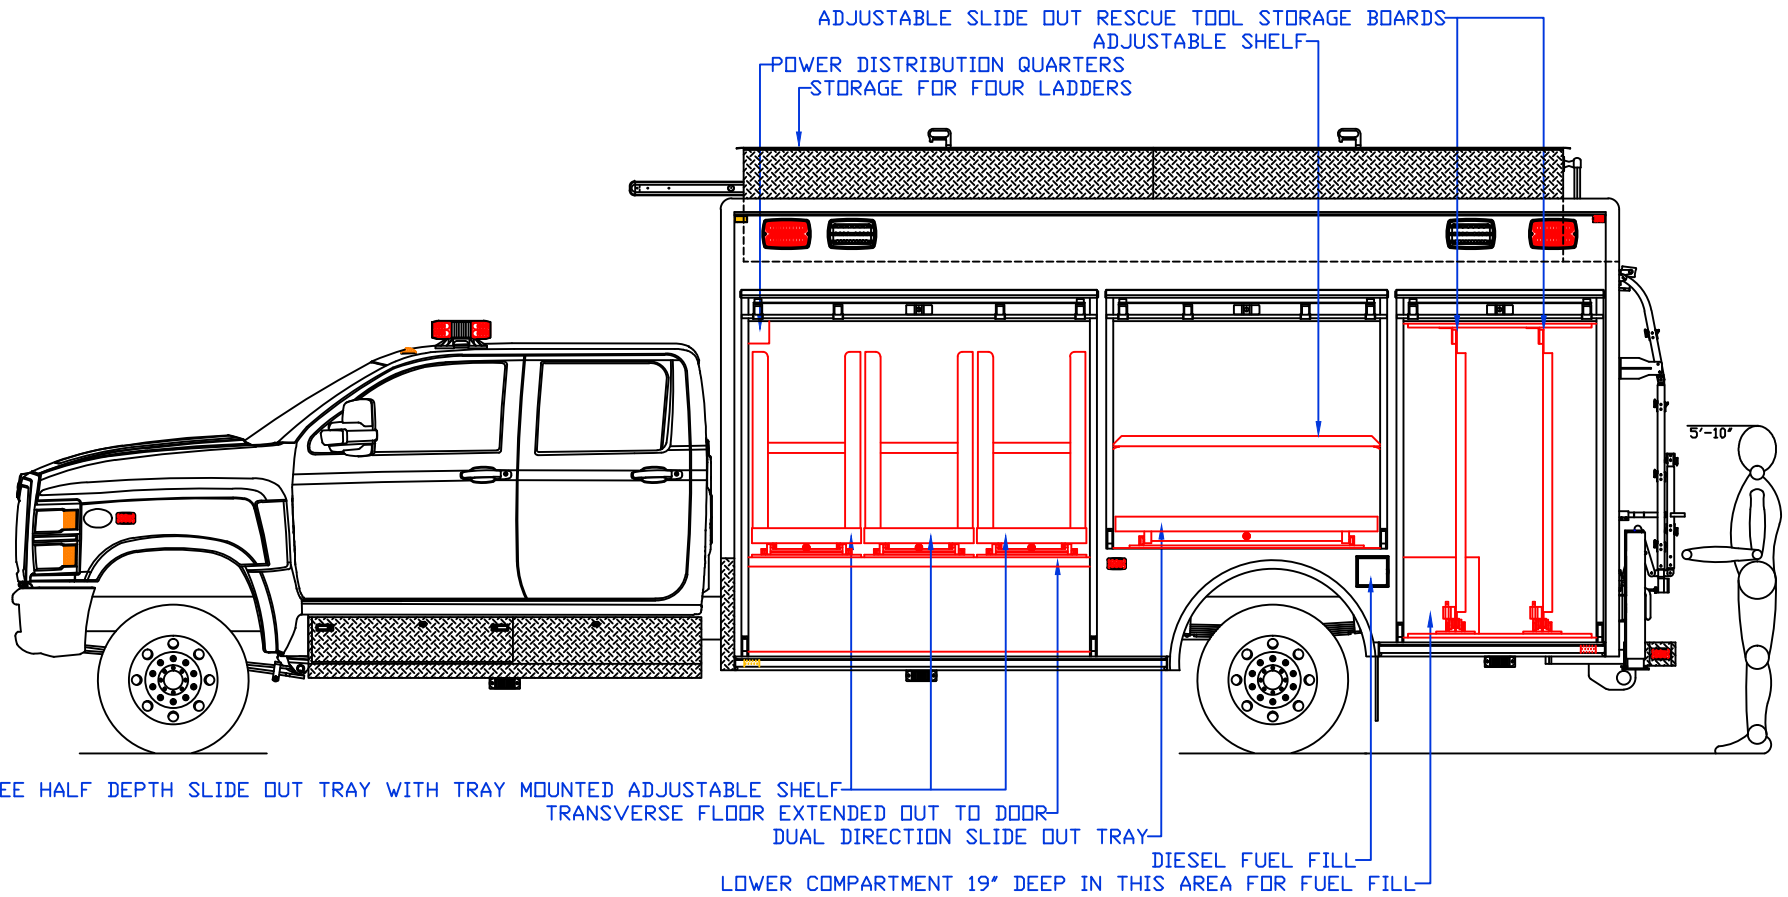

CHASSIS: CHEVROLET SILVERADO 6500 CREW CAB 4X4
 BODY MAT'L: ALUMINUM
 BODY LENGTH: 192"
 APPROVED BY:
 BODY STYLE:
 REVISION:

BOSQUE FARMS FIRE/RESCUE

NOTE: ALL DIMENSIONS ARE APPROXIMATE

WARD APPARATUS

1250 SCHWEIZER ROAD PHONE (607) 796-0149
HORSEHEADS, NY 14845 FAX (607) 739-7092