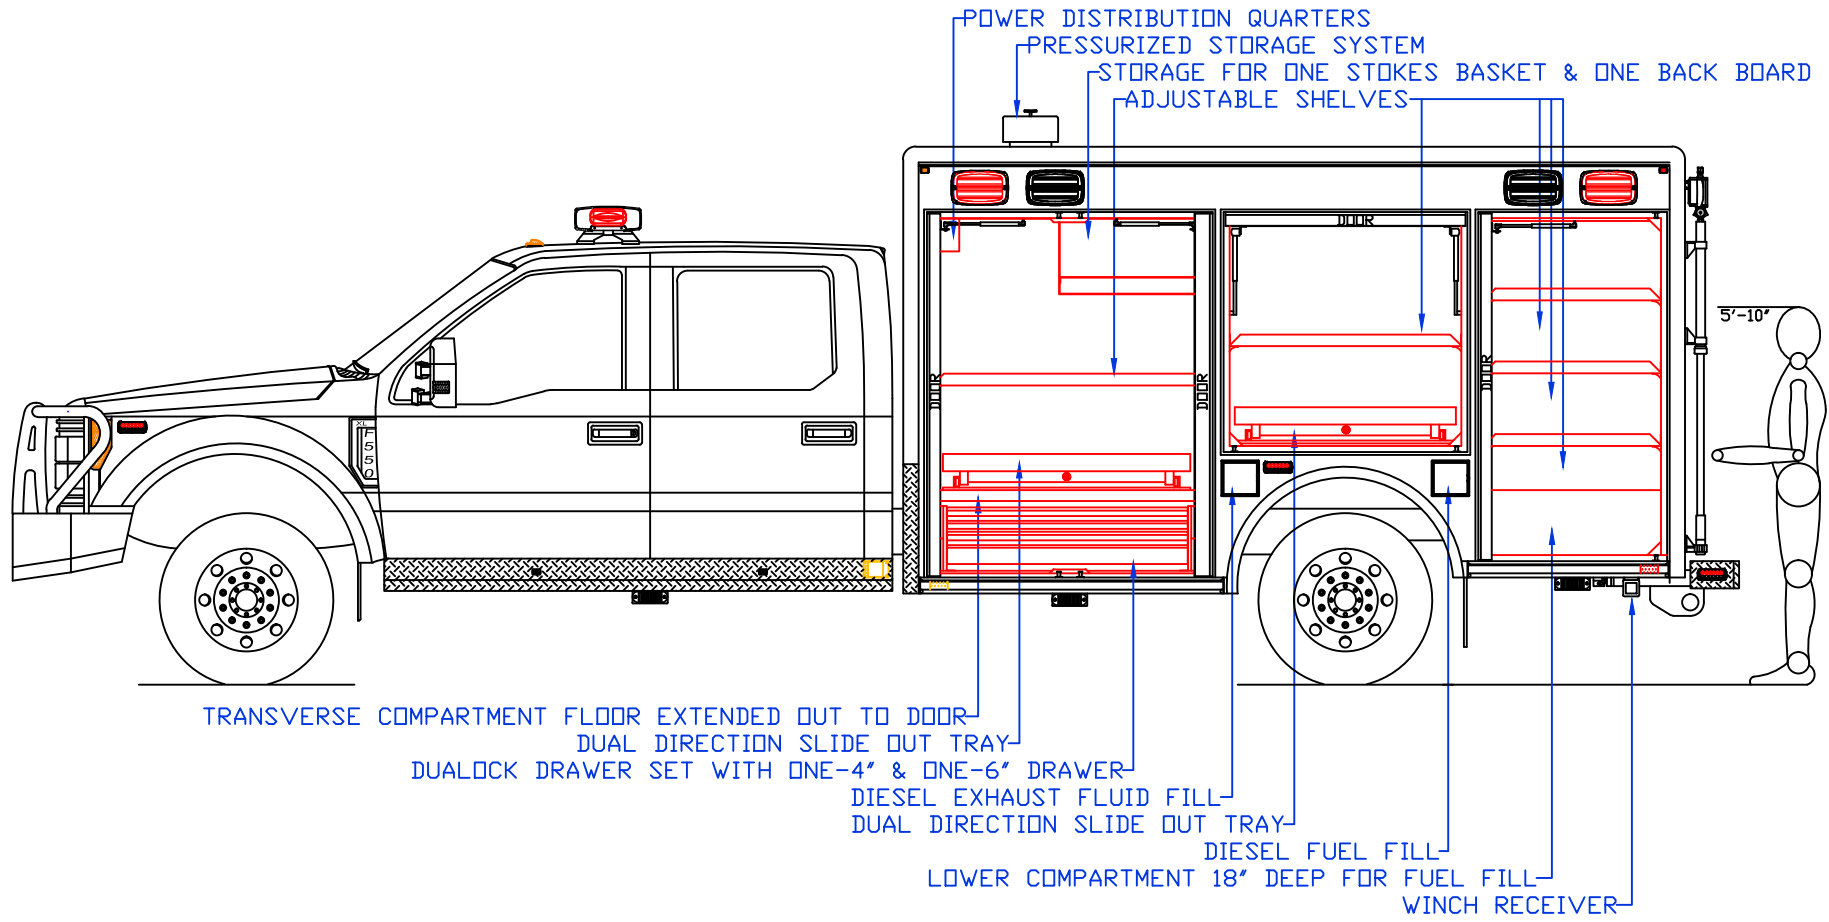

WARD APPARATUS
1250 SCHWEIZER ROAD   PHONE (607) 796-0149
HORSEHEADS, NY 14845   FAX (607) 739-7092

CUSTOMER APPROVED BY:	
VEHICLE TYPE: RESCUE	CHASSIS: FORD F-550 CREW CAB 4X4
VIEW: STREETSIDE COMPARTMENT LAYOUT	BODY MAT'L: ALUMINUM
SCALE: NTS	BODY LENGTH: 145"
DRAWN BY: NRW	APPROVED BY:
DATE: 7/25/2022	BODY STYLE:
DWG NO.: FTLARAMIE	REVISION:

FT. LARAMIE VFD 12' RESCUE

NOTE: ALL DIMENSIONS ARE APPROXIMATE