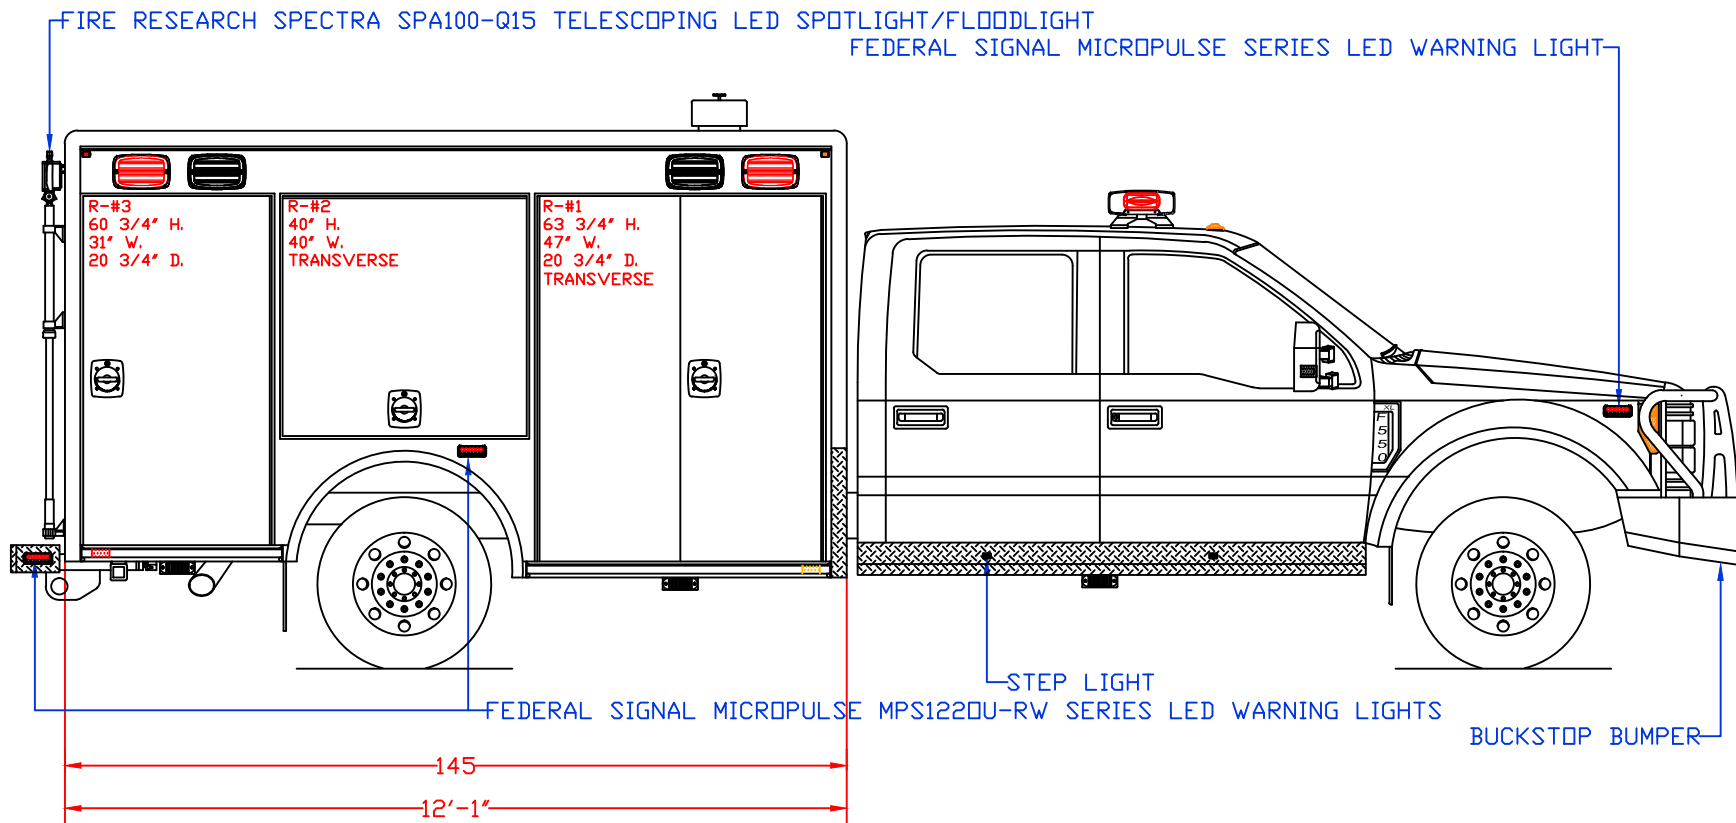

**WARD APPARATUS**

1250 SCHWEIZER ROAD PHONE (607) 796-0149  
HORSEHEADS, NY 14845 FAX (607) 739-7092

**CUSTOMER APPROVED BY:**

VEHICLE TYPE: RESCUE	CHASSIS: FORD F-550 CREW CAB 4X4
VIEW: STREETSIDE	BODY MAT'L: ALUMINUM
SCALE: NTS	BODY LENGTH: 145"
DRAWN BY: NRW	APPROVED BY:
DATE: 7/25/2022	BODY STYLE:
DWG NO.: FTLARAMIE	REVISION:

FT. LARAMIE VFD 12' RESCUE

NOTE: ALL DIMENSIONS ARE APPROXIMATE

**WARD APPARATUS**

1250 SCHWEIZER ROAD PHONE (607) 796-0149  
 HORSEHEADS, NY 14845 FAX (607) 739-7092

**CUSTOMER APPROVED BY:**

VEHICLE TYPE: RESCUE	CHASSIS: FORD F-550 CREW CAB 4X4
VIEW: CURBSIDE	BODY MAT'L: ALUMINUM
SCALE: NTS	BODY LENGTH: 145"
DRAWN BY: NRW	APPROVED BY:
DATE: 7/25/2022	BODY STYLE:
DWG NO.: FTLARAMIE	REVISION:

FT. LARAMIE VFD 12' RESCUE

NOTE: ALL DIMENSIONS ARE APPROXIMATE

**WARD APPARATUS**

1250 SCHWEIZER ROAD PHONE (607) 796-0149  
 HORSEHEADS, NY 14845 FAX (607) 739-7092

**CUSTOMER APPROVED BY:**

VEHICLE TYPE: RESCUE	CHASSIS: FORD F-550 CREW CAB 4X4
VIEW: REAR & REAR COMPARTMENT LAYOUT	BODY MAT'L: ALUMINUM
SCALE: NTS	BODY LENGTH: 145"
DRAWN BY: NRW	APPROVED BY:
DATE: 7/25/2022	BODY STYLE:
DWG NO.: FTLARAMIE	REVISION: