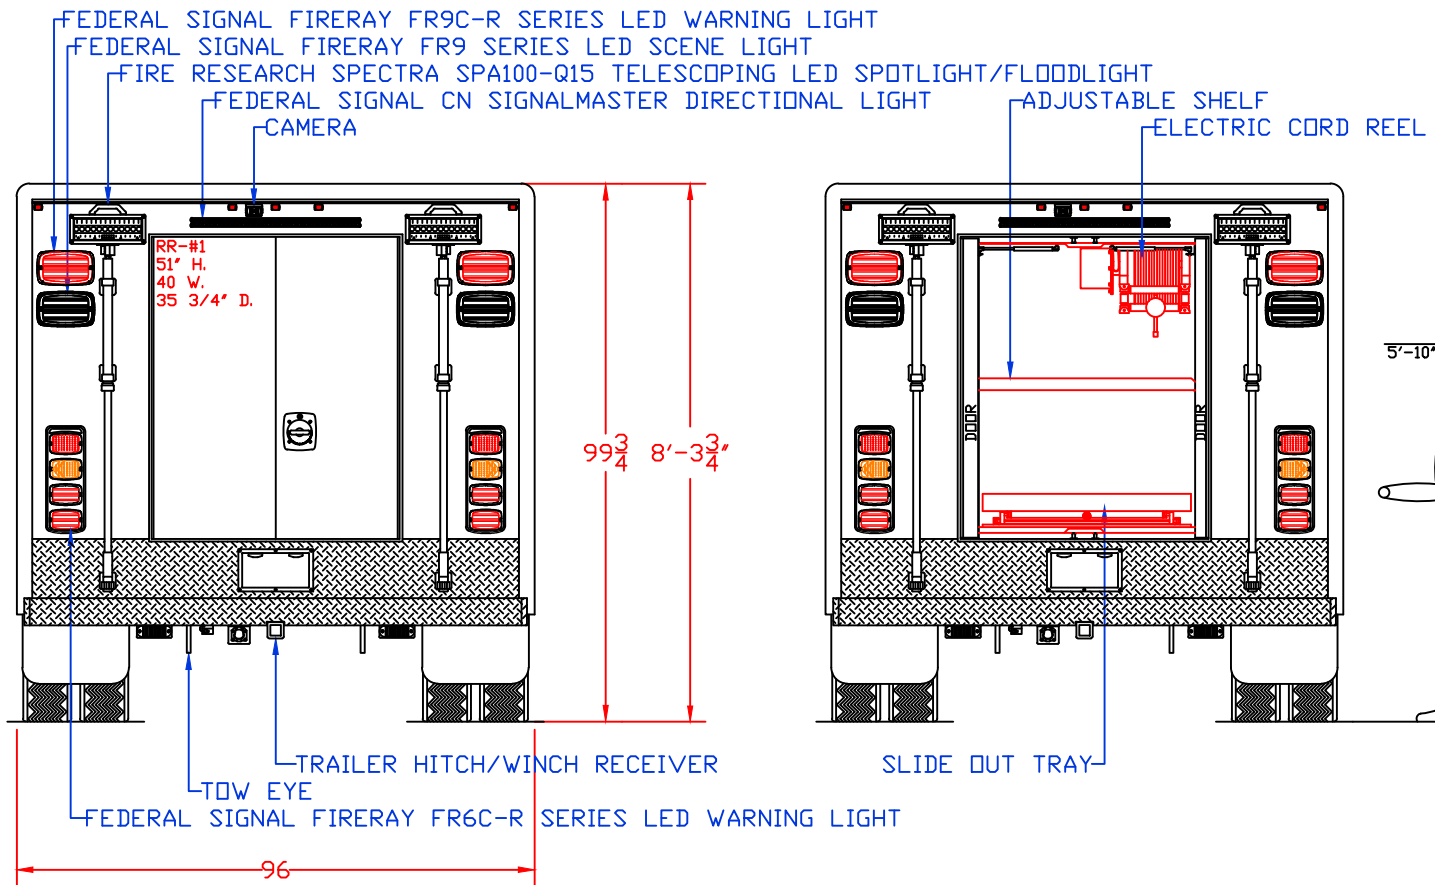

WARD APPARATUS

1250 SCHWEIZER ROAD PHONE (607) 796-0149
HORSEHEADS, NY 14845 FAX (607) 739-7092

CUSTOMER APPROVED BY:

VEHICLE TYPE: RESCUE	CHASSIS: FORD F-550 CREW CAB 4X4
VIEW: REAR & REAR COMPARTMENT LAYOUT	BODY MAT'L: ALUMINUM
SCALE: NTS	BODY LENGTH: 145"
DRAWN BY: NRW	APPROVED BY:
DATE: 7/25/2022	BODY STYLE:
DWG NO.: FTLARAMIE	REVISION:

FT. LARAMIE VFD 12' RESCUE

NOTE: ALL DIMENSIONS ARE APPROXIMATE