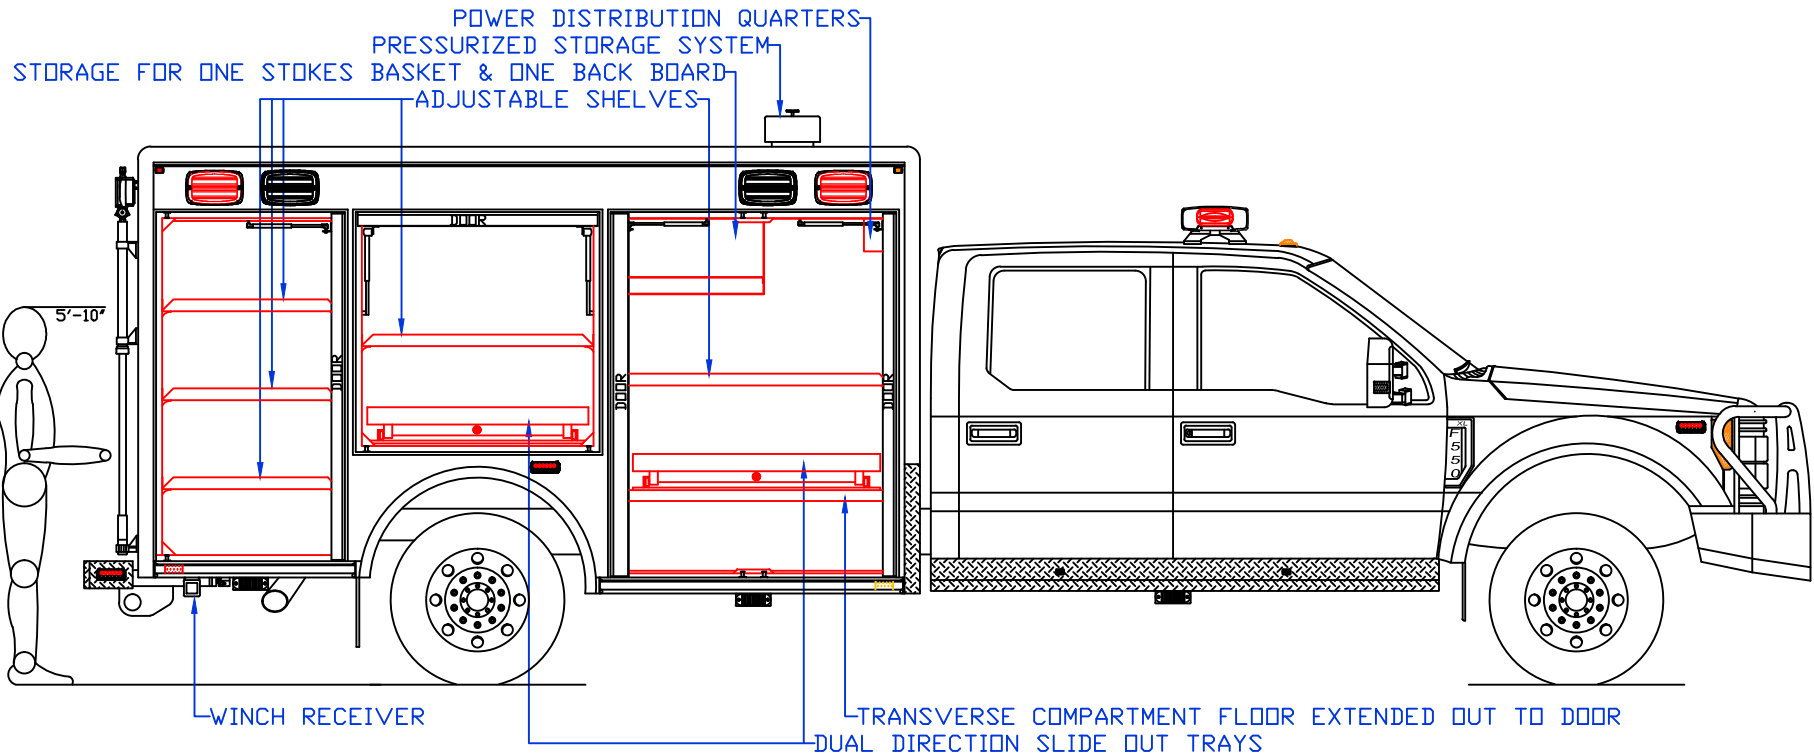

WARD APPARATUS

1250 SCHWEIZER ROAD PHONE (607) 796-0149
HORSEHEADS, NY 14845 FAX (607) 739-7092

CUSTOMER APPROVED BY:

VEHICLE TYPE: RESCUE	CHASSIS: FORD F-550 CREW CAB 4X4
VIEW: CURBSIDE COMPARTMENT LAYOUT	BODY MAT'L: ALUMINUM
SCALE: NTS	BODY LENGTH: 145"
DRAWN BY: NRW	APPROVED BY:
DATE: 7/25/2022	BODY STYLE:
DWG NO.: FTLARAMIE	REVISION:

FT. LARAMIE VFD 12' RESCUE

NOTE: ALL DIMENSIONS ARE APPROXIMATE