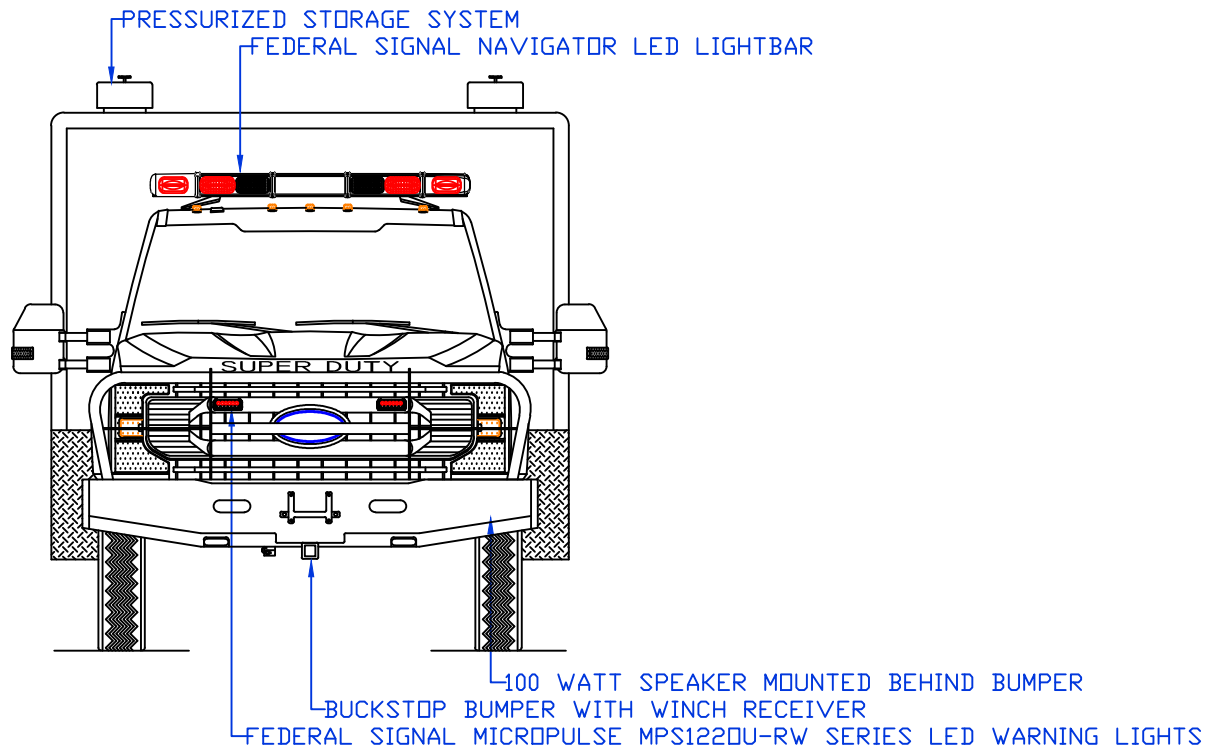

WARD APPARATUS

1250 SCHWEIZER ROAD PHONE (607) 796-0149
HORSEHEADS, NY 14845 FAX (607) 739-7092

CUSTOMER APPROVED BY:

VEHICLE TYPE: RESCUE	CHASSIS: FORD F-550 CREW CAB 4X4
VIEW: FRONT	BODY MAT'L: ALUMINUM
SCALE: NTS	BODY LENGTH: 145"
DRAWN BY: NRW	APPROVED BY:
DATE: 7/25/2022	BODY STYLE:
DWG NO.: FTLARAMIE	REVISION:

FT. LARAMIE VFD 12' RESCUE

NOTE: ALL DIMENSIONS ARE APPROXIMATE