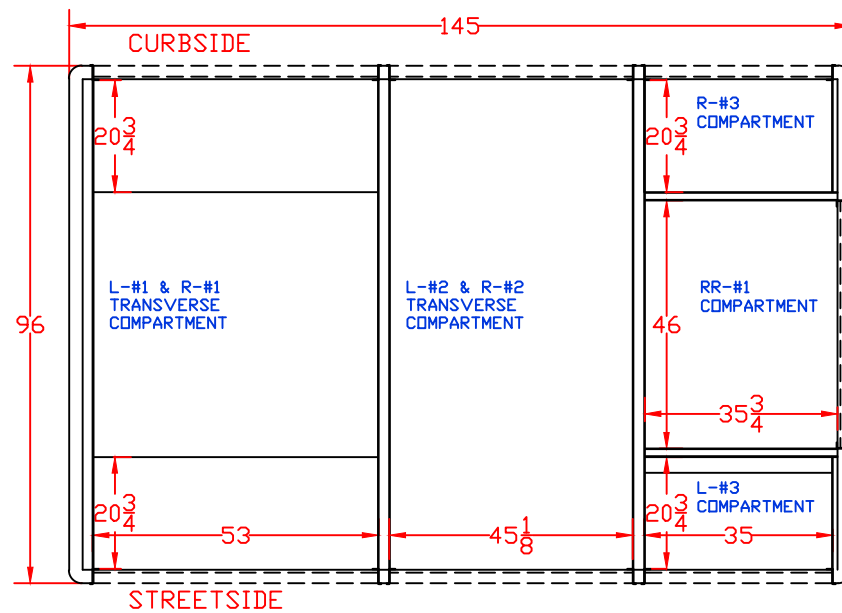

WARD APPARATUS

1250 SCHWEIZER ROAD PHONE (607) 796-0149
HORSEHEADS, NY 14845 FAX (607) 739-7092

CUSTOMER APPROVED BY:

VEHICLE TYPE: RESCUE	CHASSIS: FORD F-550 CREW CAB 4X4
VIEW: TOP	BODY MAT'L: ALUMINUM
SCALE: NTS	BODY LENGTH: 145"
DRAWN BY: NRW	APPROVED BY:
DATE: 7/25/2022	BODY STYLE:
DWG NO.: FTLARAMIE	REVISION:

FT. LARAMIE VFD 12' RESCUE

NOTE: ALL DIMENSIONS ARE APPROXIMATE