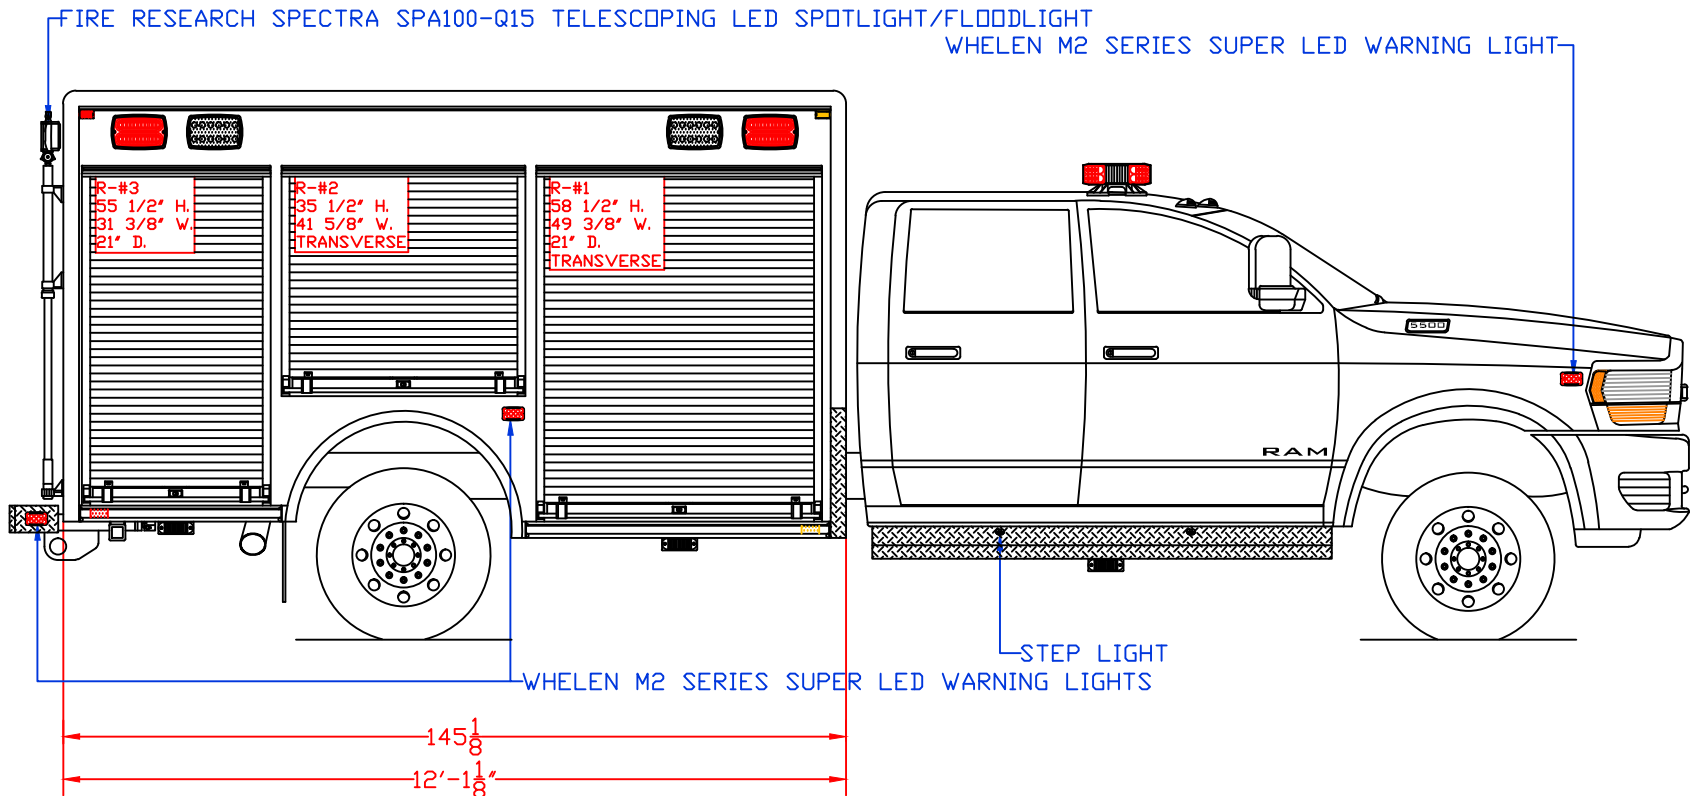

WARD APPARATUS

1250 SCHWEIZER ROAD PHONE (607) 796-0149
 HORSEHEADS, NY 14845 FAX (607) 739-7092

CUSTOMER APPROVED BY:

VEHICLE TYPE: RESCUE	CHASSIS: RAM 5500 CREW CAB 4X4
VIEW: STREETSIDE	BODY MAT'L: ALUMINUM
SCALE: NTS	BODY LENGTH: 145 1/8"
DRAWN BY: NRW	APPROVED BY:
DATE: 6/10/2024	BODY STYLE:
DWG NO.: STOCK12FTRAM	REVISION:

STOCK 12' RESCUE-2024 RAM CHASSIS

NOTE: ALL DIMENSIONS ARE APPROXIMATE

WARD APPARATUS
 1250 SCHWEIZER ROAD PHONE (607) 796-0149
 HORSEHEADS, NY 14845 FAX (607) 739-7092

CUSTOMER APPROVED BY:

VEHICLE TYPE: RESCUE	CHASSIS: RAM 5500 CREW CAB 4X4
VIEW: CURBSIDE	BODY MAT'L: ALUMINUM
SCALE: NTS	BODY LENGTH: 145 1/8"
DRAWN BY: NRW	APPROVED BY:
DATE: 6/10/2024	BODY STYLE:
DWG NO.: STOCK12FTRAM	REVISION:

STOCK 12' RESCUE-2024 RAM CHASSIS

NOTE: ALL DIMENSIONS ARE APPROXIMATE

WARD APPARATUS
 1250 SCHWEIZER ROAD PHONE (607) 796-0149
 HORSEHEADS, NY 14845 FAX (607) 739-7092

CUSTOMER APPROVED BY:

VEHICLE TYPE: RESCUE	CHASSIS: RAM 5500 CREW CAB 4X4
VIEW: REAR & REAR COMPARTMENT LAYOUT	BODY MAT'L: ALUMINUM
SCALE: NTS	BODY LENGTH: 145 1/8"
DRAWN BY: NRW	APPROVED BY:
DATE: 6/10/2024	BODY STYLE:
DWG NO.: STOCK12FTRAM	REVISION: