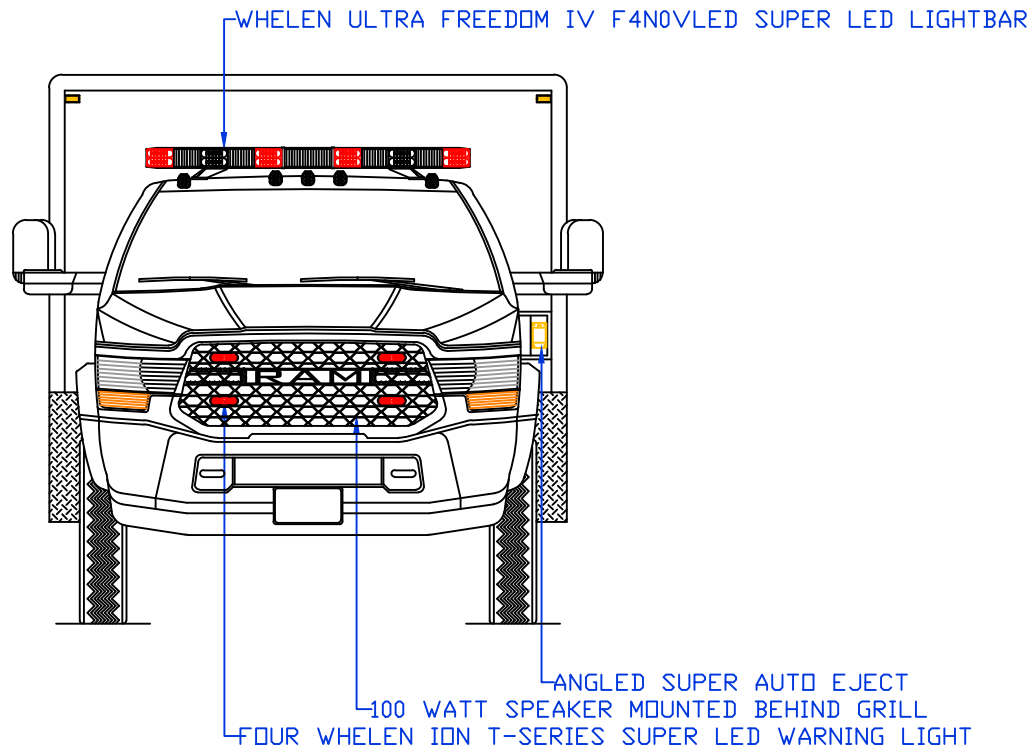

WARD APPARATUS

1250 SCHWEIZER ROAD PHONE (607) 796-0149
HORSEHEADS, NY 14845 FAX (607) 739-7092

CUSTOMER APPROVED BY:

VEHICLE TYPE: RESCUE	CHASSIS: RAM 5500 CREW CAB 4X4
VIEW: FRONT	BODY MAT'L: ALUMINUM
SCALE: NTS	BODY LENGTH: 145 1/8"
DRAWN BY: NRW	APPROVED BY:
DATE: 6/10/2024	BODY STYLE:
DWG NO.: STOCK12FTRAM	REVISION:

STOCK 12' RESCUE-2024 RAM CHASSIS

NOTE: ALL DIMENSIONS ARE APPROXIMATE