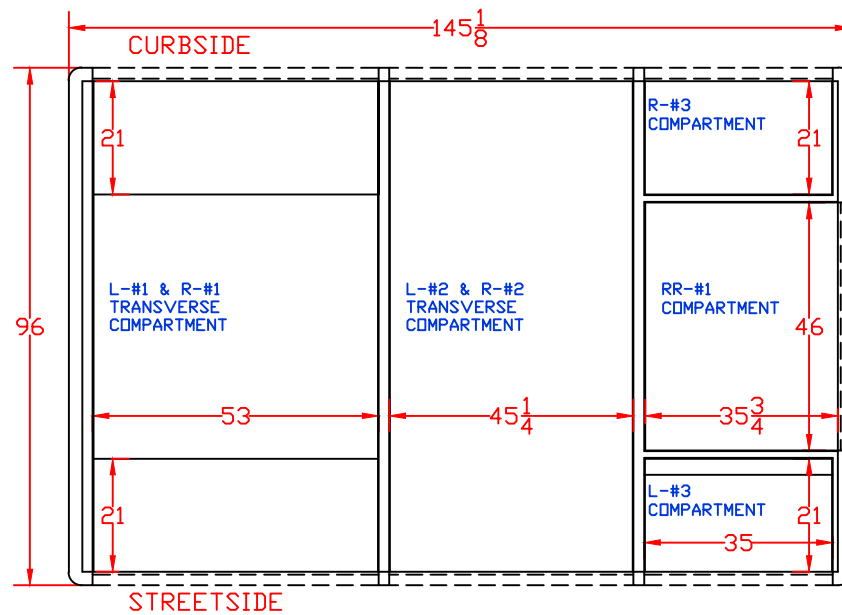

STOCK 12' RESCUE-2024 RAM CHASSIS

NOTE: ALL DIMENSIONS ARE APPROXIMATE

WARD APPARATUS

1250 SCHWEIZER ROAD PHONE (607) 796-0149
 HORSEHEADS, NY 14845 FAX (607) 739-7092

CUSTOMER APPROVED BY:

VEHICLE TYPE: RESCUE	CHASSIS: RAM 5500 CREW CAB 4X4
VIEW: FRONT	BODY MAT'L: ALUMINUM
SCALE: NTS	BODY LENGTH: 145 1/8"
DRAWN BY: NRW	APPROVED BY:
DATE: 6/10/2024	BODY STYLE:
DWG NO.: STOCK12FTRAM	REVISION:

STOCK 12' RESCUE-2024 RAM CHASSIS

NOTE: ALL DIMENSIONS ARE APPROXIMATE

WARD APPARATUS

1250 SCHWEIZER ROAD PHONE (607) 796-0149
 HORSEHEADS, NY 14845 FAX (607) 739-7092

CUSTOMER APPROVED BY:

VEHICLE TYPE: RESCUE	CHASSIS: RAM 5500 CREW CAB 4X4
VIEW: TOP	BODY MAT'L: ALUMINUM
SCALE: NTS	BODY LENGTH: 145 1/8"
DRAWN BY: NRW	APPROVED BY:
DATE: 6/10/2024	BODY STYLE:
DWG NO.: STOCK12FTRAM	REVISION:

VEHICLE TYPE: RESCUE	CHASSIS: RAM 5500 CREW CAB 4X4
VIEW: CURBSIDE COMPARTMENT LAYOUT	BODY MAT'L: ALUMINUM
SCALE: NTS	BODY LENGTH: 145 1/8"
DRAWN BY: NRW	APPROVED BY:
DATE: 6/10/2024	BODY STYLE:
DWG NO.: STOCK12FTRAM	REVISION:

NOTE: ALL DIMENSIONS ARE APPROXIMATE