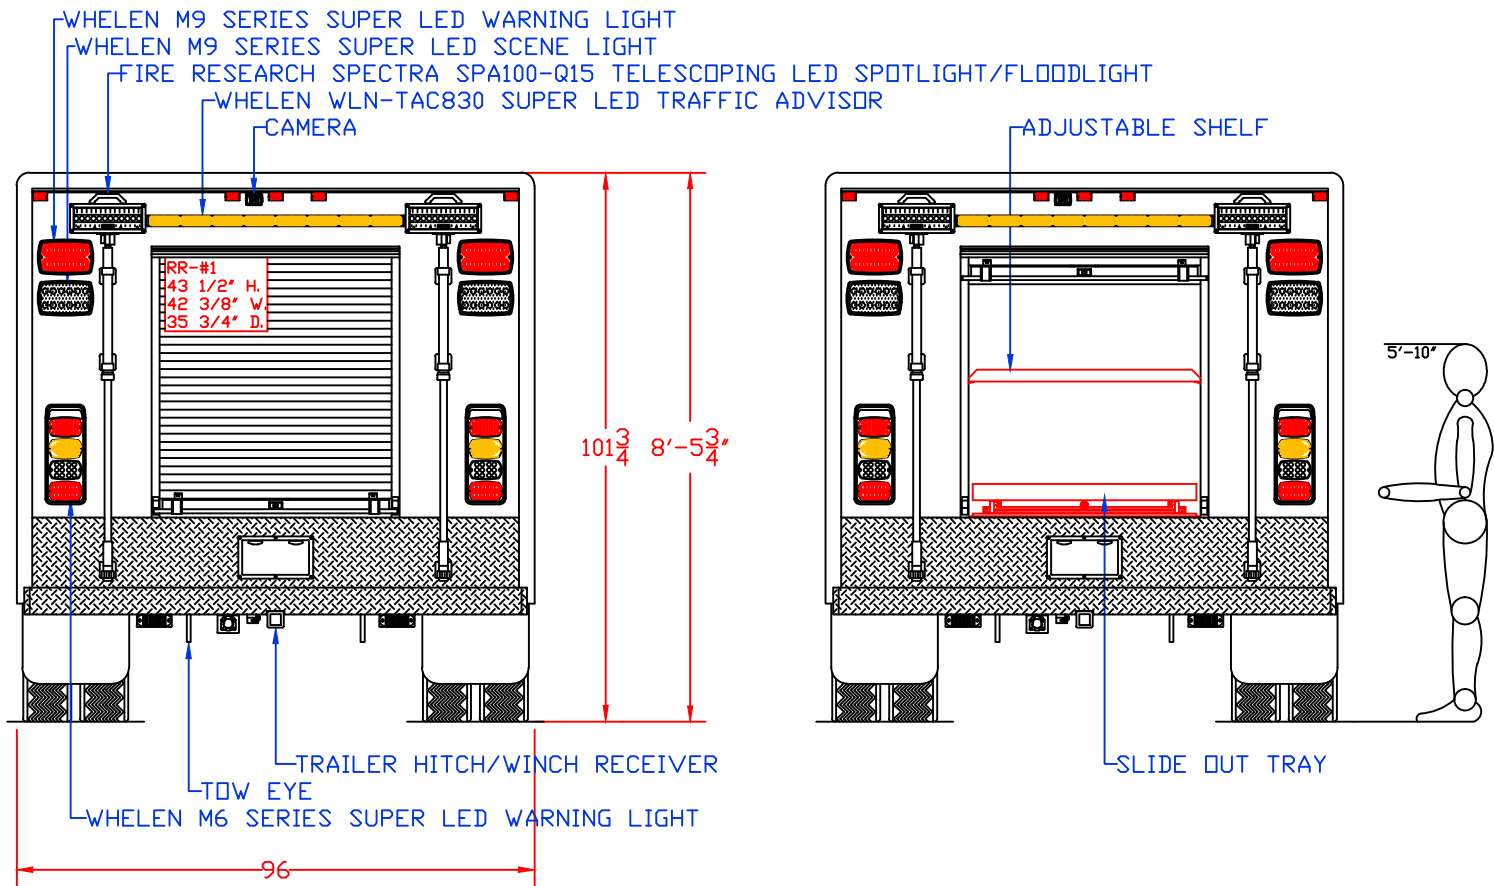

STOCK 12' RESCUE-2024 RAM CHASSIS

NOTE: ALL DIMENSIONS ARE APPROXIMATE

WARD APPARATUS
 1250 SCHWEIZER ROAD PHONE (607) 796-0149
 HORSEHEADS, NY 14845 FAX (607) 739-7092

CUSTOMER APPROVED BY:

VEHICLE TYPE: RESCUE	CHASSIS: RAM 5500 CREW CAB 4X4
VIEW: CURBSIDE	BODY MAT'L: ALUMINUM
SCALE: NTS	BODY LENGTH: 145 1/8"
DRAWN BY: NRW	APPROVED BY:
DATE: 6/10/2024	BODY STYLE:
DWG NO.: STOCK12FTRAM	REVISION:

STOCK 12' RESCUE-2024 RAM CHASSIS

NOTE: ALL DIMENSIONS ARE APPROXIMATE

WARD APPARATUS
 1250 SCHWEIZER ROAD PHONE (607) 796-0149
 HORSEHEADS, NY 14845 FAX (607) 739-7092

CUSTOMER APPROVED BY:

VEHICLE TYPE: RESCUE	CHASSIS: RAM 5500 CREW CAB 4X4
VIEW: REAR & REAR COMPARTMENT LAYOUT	BODY MAT'L: ALUMINUM
SCALE: NTS	BODY LENGTH: 145 1/8"
DRAWN BY: NRW	APPROVED BY:
DATE: 6/10/2024	BODY STYLE:
DWG NO.: STOCK12FTRAM	REVISION: