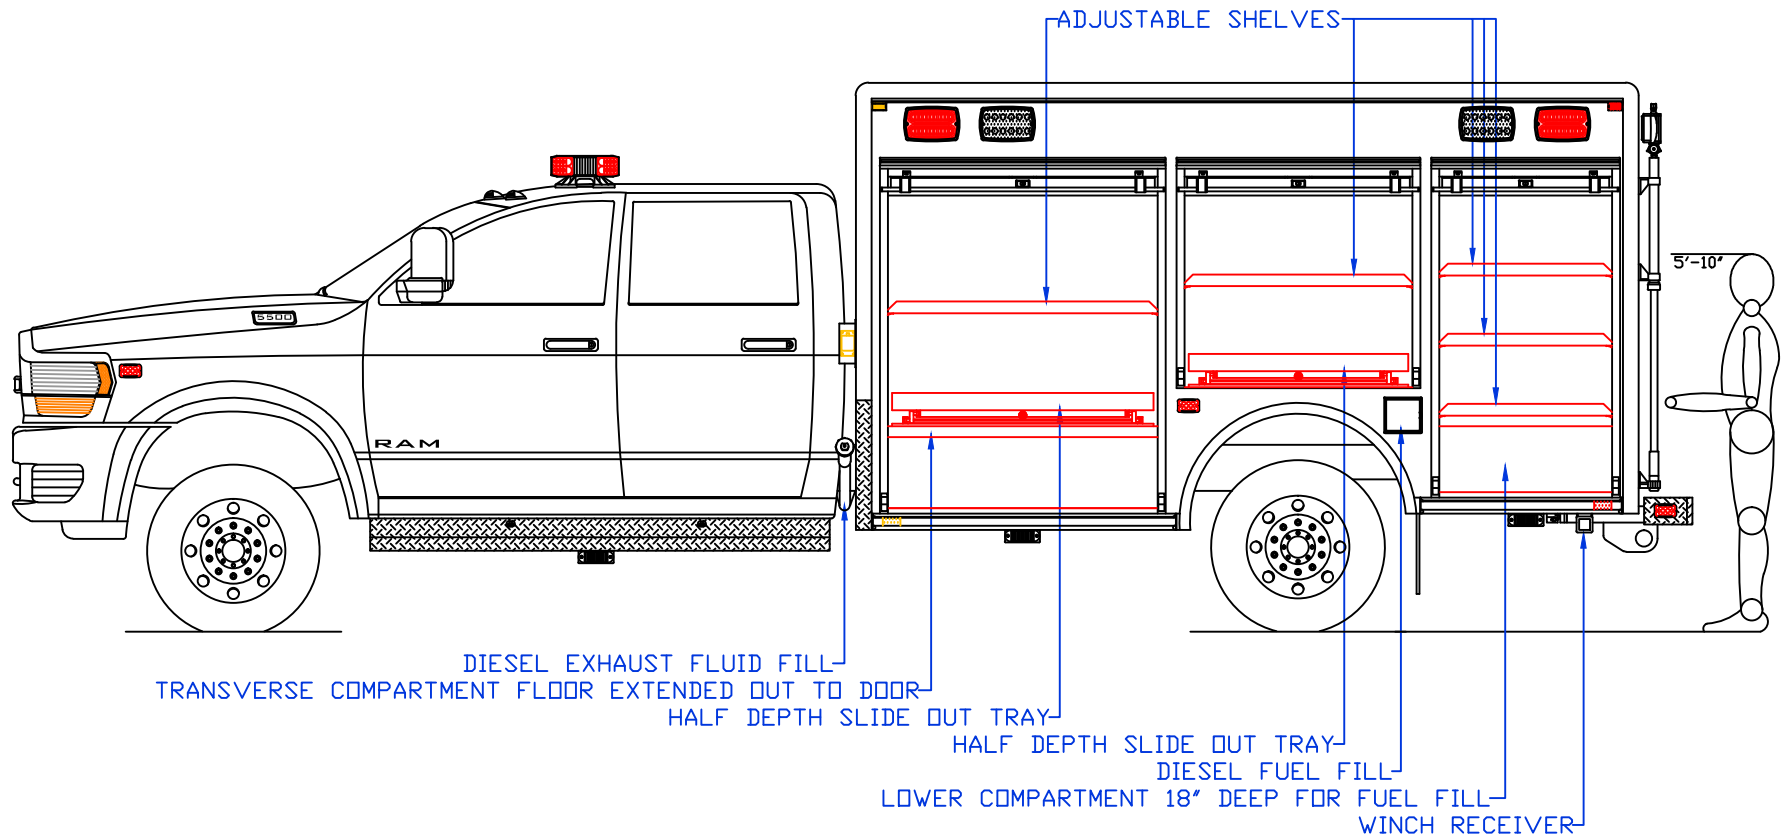

WARD APPARATUS

1250 SCHWEIZER ROAD PHONE (607) 796-0149
HORSEHEADS, NY 14845 FAX (607) 739-7092

CUSTOMER APPROVED BY:

VEHICLE TYPE: RESCUE	CHASSIS: RAM 5500 CREW CAB 4X4
VIEW: STREETSIDE COMPARTMENT LAYOUT	BODY MAT'L: ALUMINUM
SCALE: NTS	BODY LENGTH: 145 1/8"
DRAWN BY: NRW	APPROVED BY:
DATE: 6/10/2024	BODY STYLE:
DWG NO.: STOCK12FTRAM	REVISION:

STOCK 12' RESCUE-2024 RAM CHASSIS

NOTE: ALL DIMENSIONS ARE APPROXIMATE